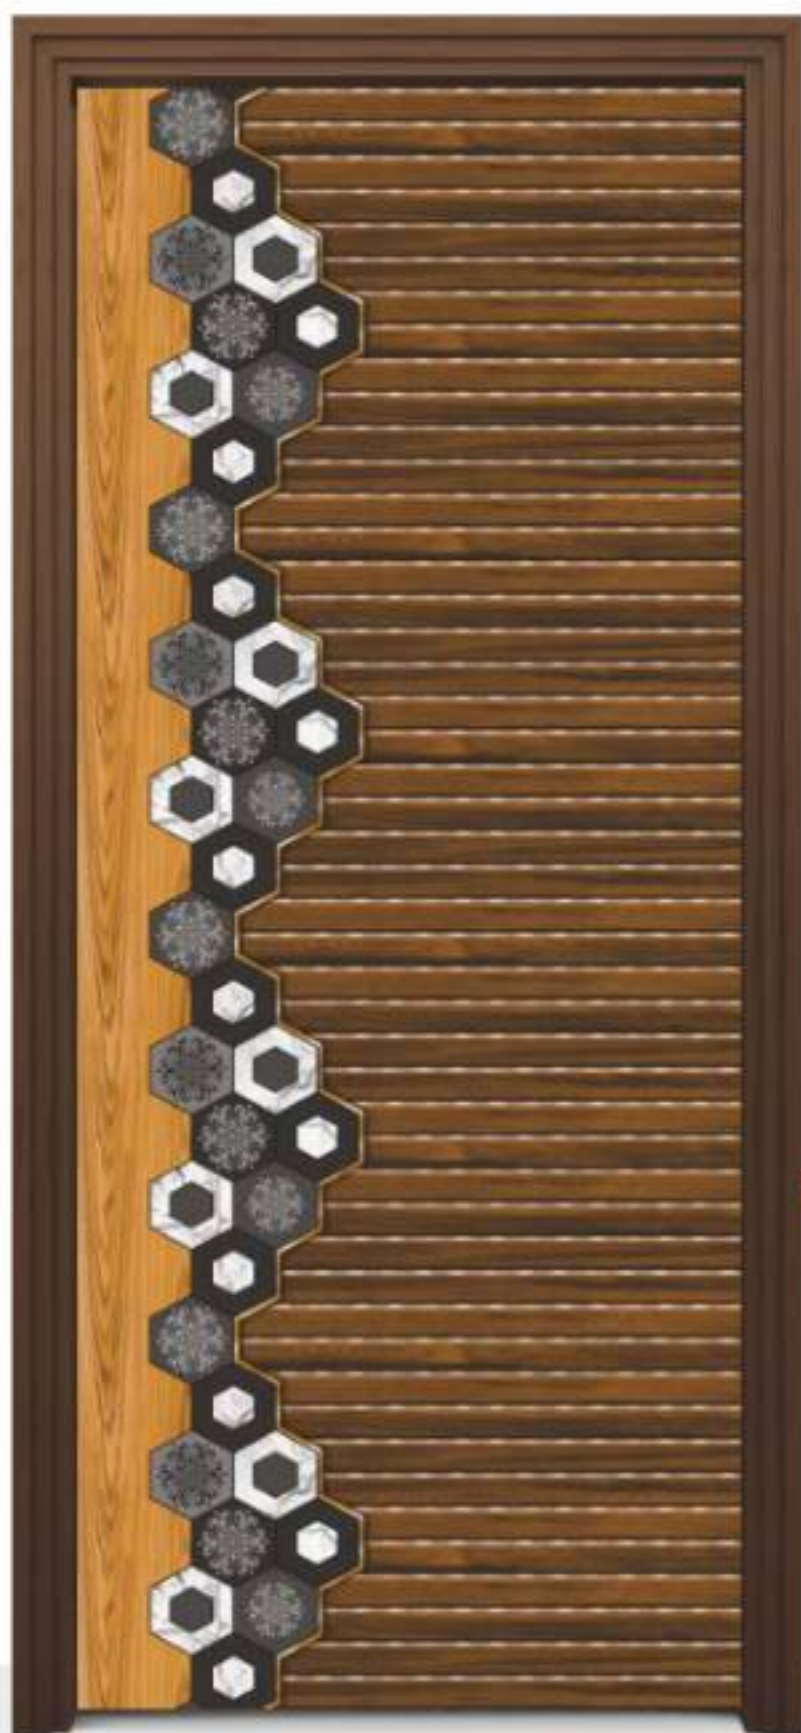

STYLE PHENOMENON

NEW

**PRM - 92**

Size: 7x3.25  
8x4ft

PREMIUM

  
**MANILAM**  
LAMINATE SOLUTIONS

**NEW**

**PRM - 93**