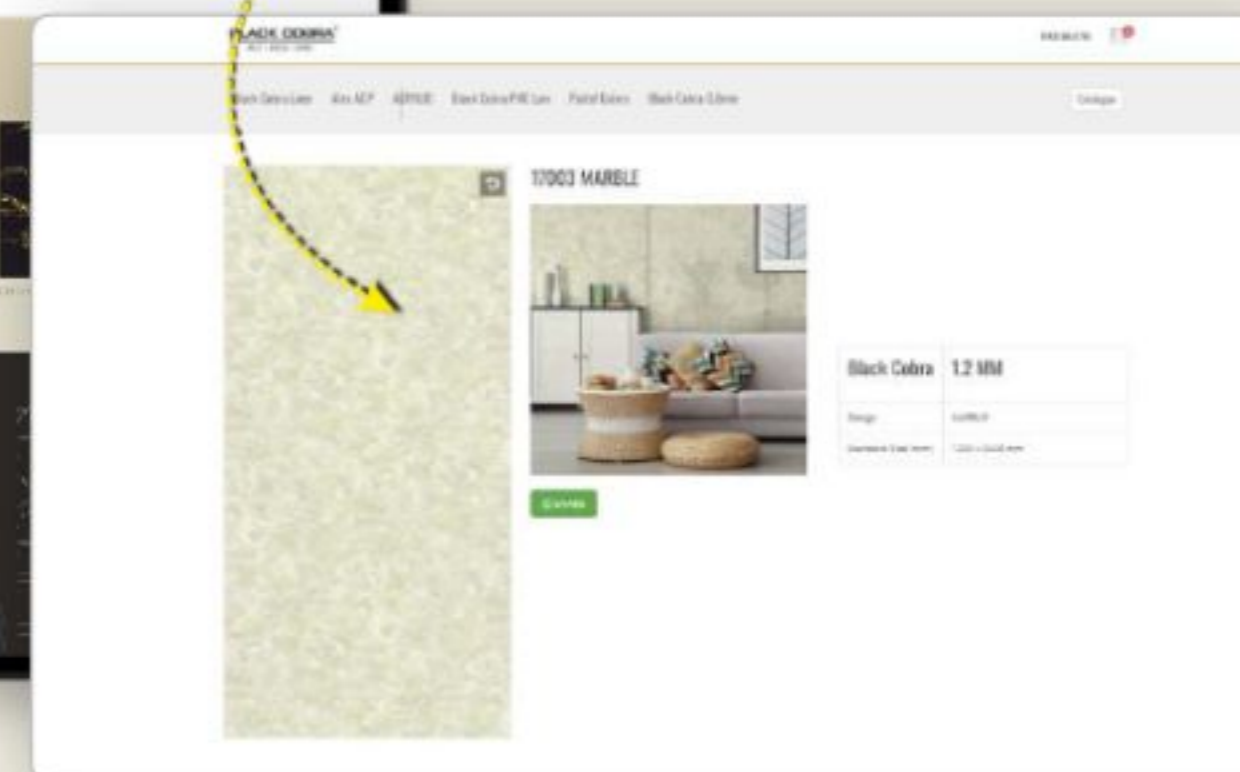

BLACK COBRA®

1. Open downloaded e-PDF on any device.
2. Browse through our entire collection right on your fingertips.
3. Like a product or design? Click anywhere on the product to open its dedicated webpage.
4. Here you will find the following details about the

Product you chose:

- Full Sheet View
- Application Preview
- Available Textures
- Technical Details
- Option to send an enquiry

5. You can find the same information about all the products in the PDF by clicking on them.