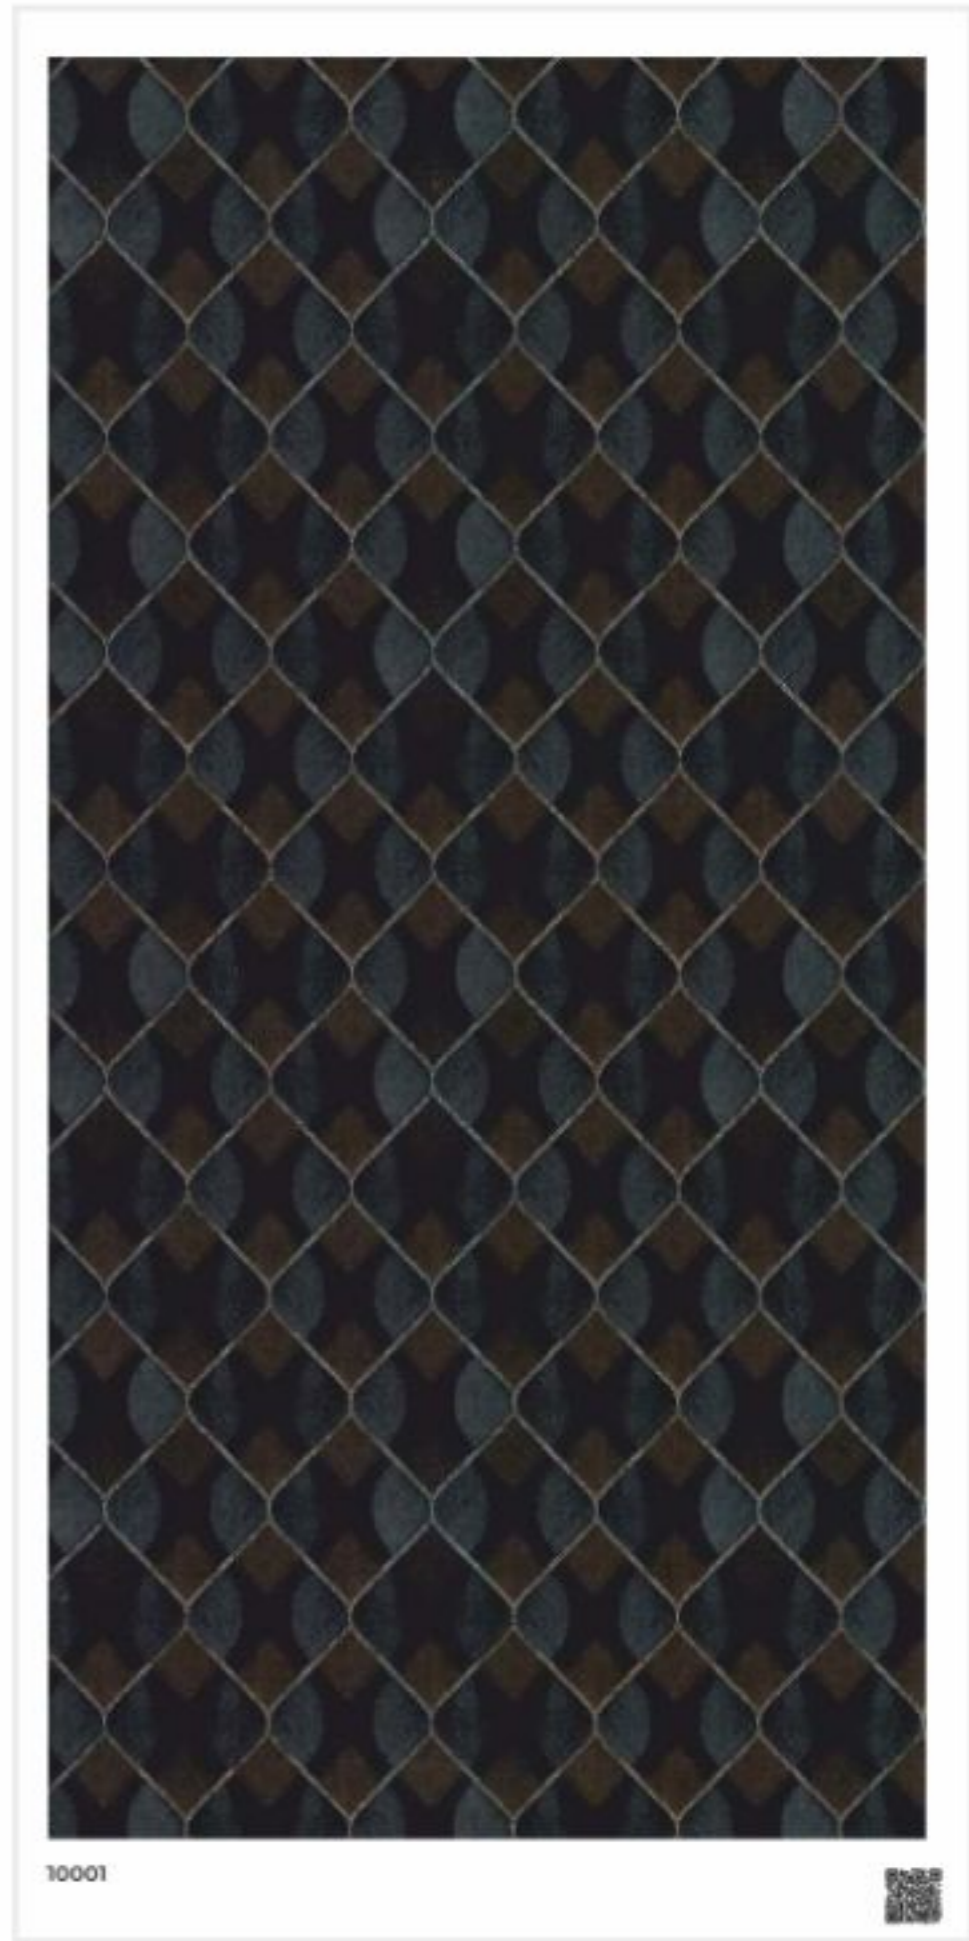

CONCEPTUAL
SIMPLICITY

TRANSFORMING VISIONS
INTO NICHE TEXTURES