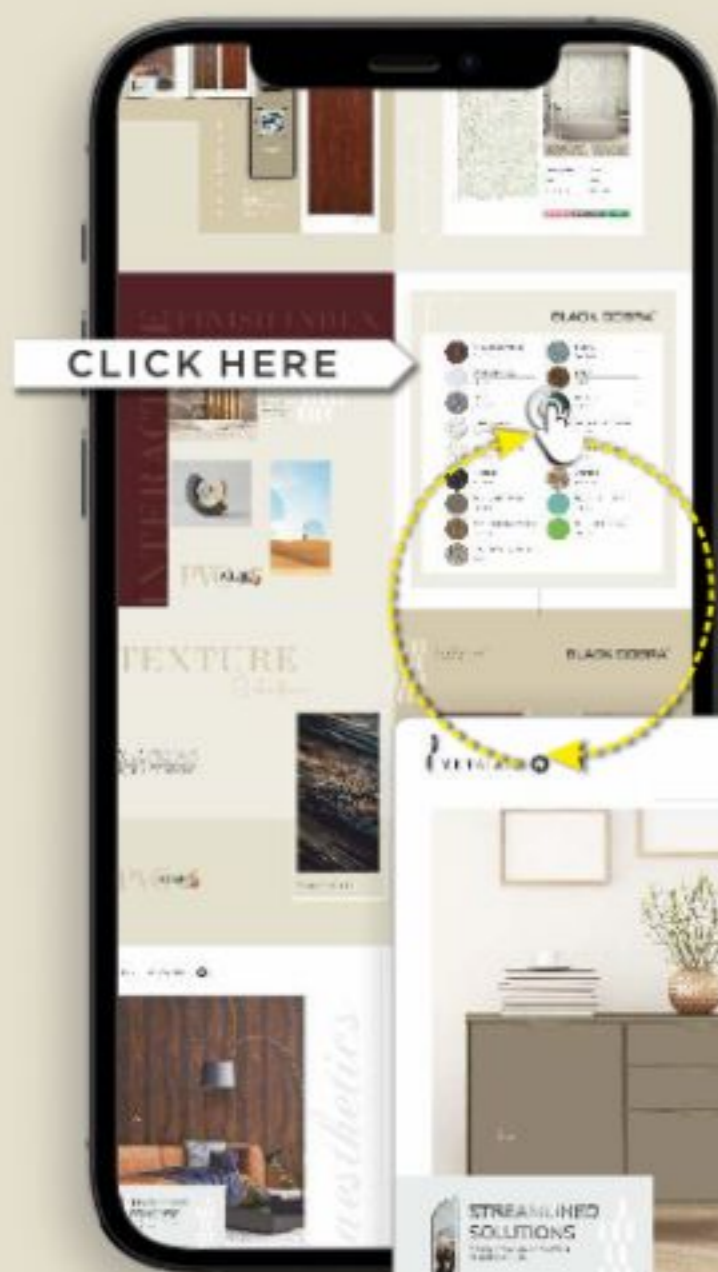

INTERACTIVE INDEX

Please click on the Sample beside the Finish Name to scroll to the specific finish page

Click on the Home button to return back to the Finish Index.