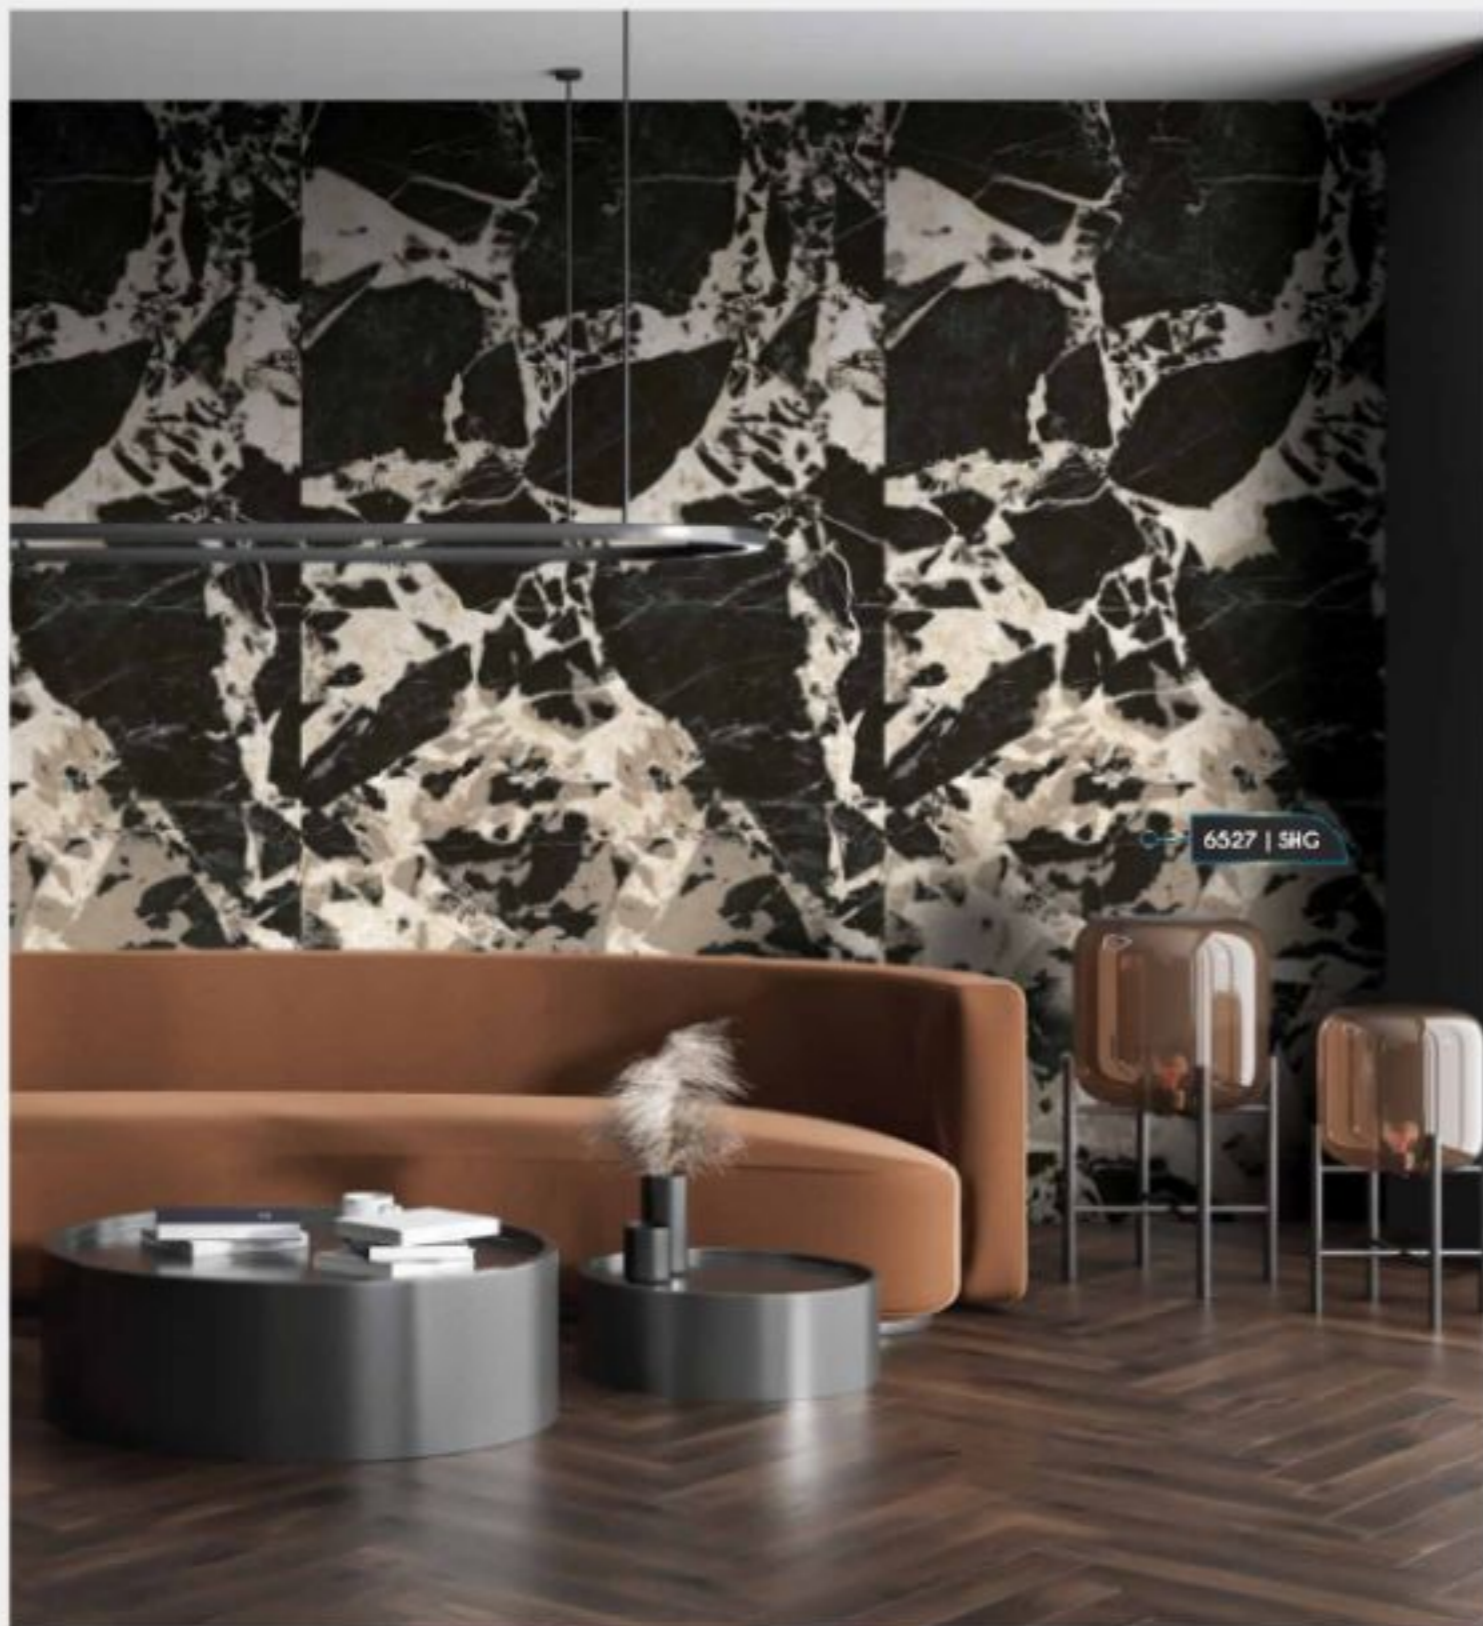

SUPERLATIVE HIGH GLOSS

SHG

GLX

 **VIRGO MICA**
The Amazing Mica

MARBLER

Unleash the power of rich textures and innovative patterns that captivate and inspire.

CHICK LOOK

65 W X
125 H MM