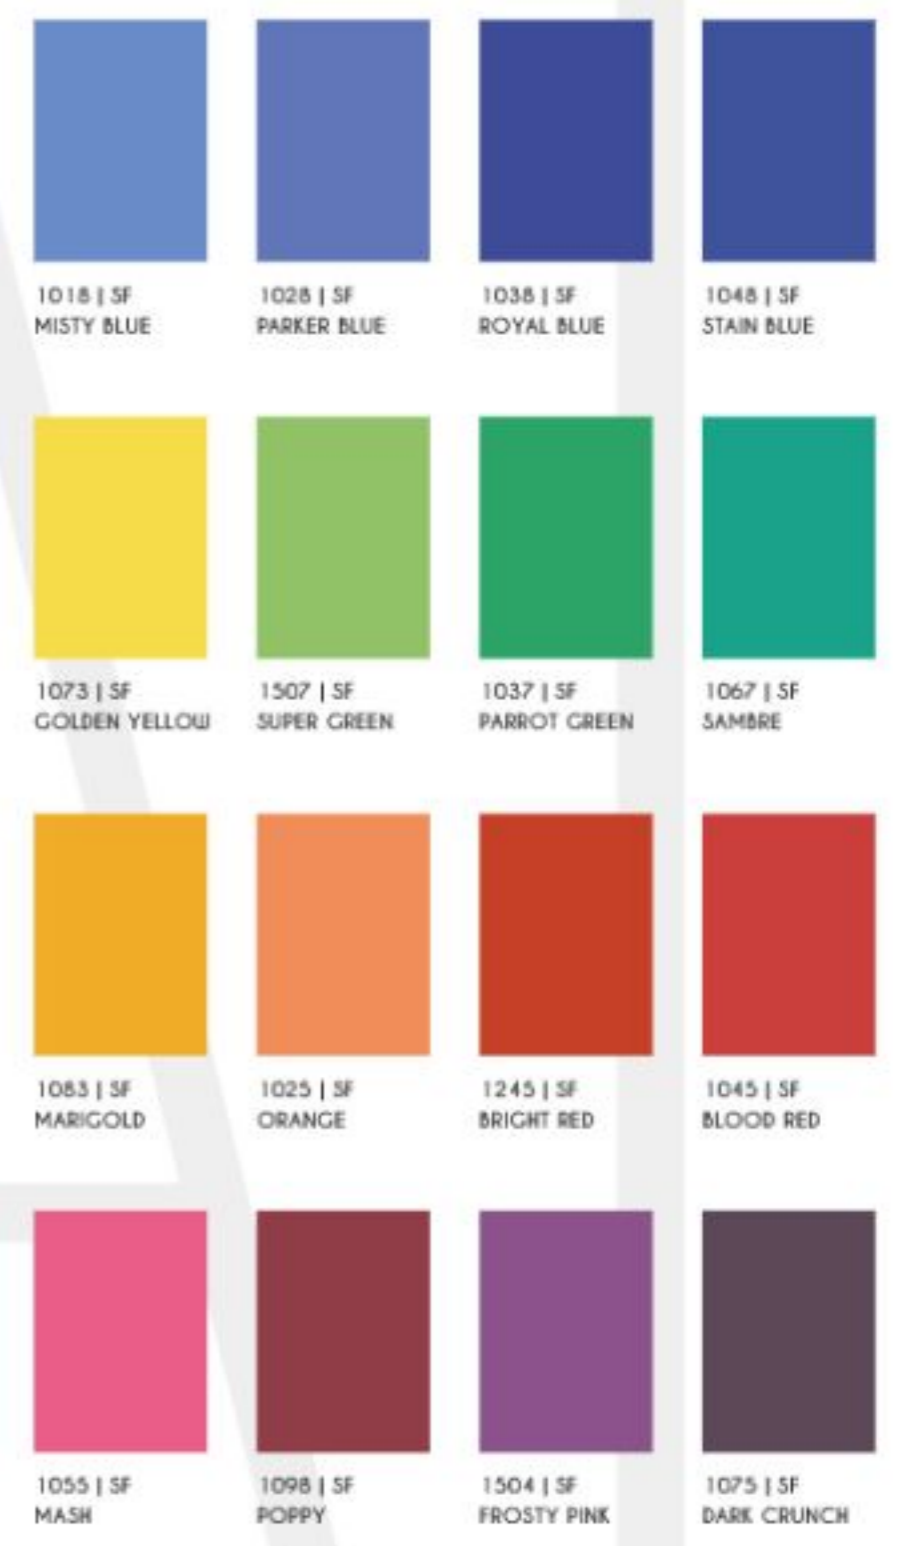

COLOR

P A I N T
T H E
B E T T E R
T O M O R R O W