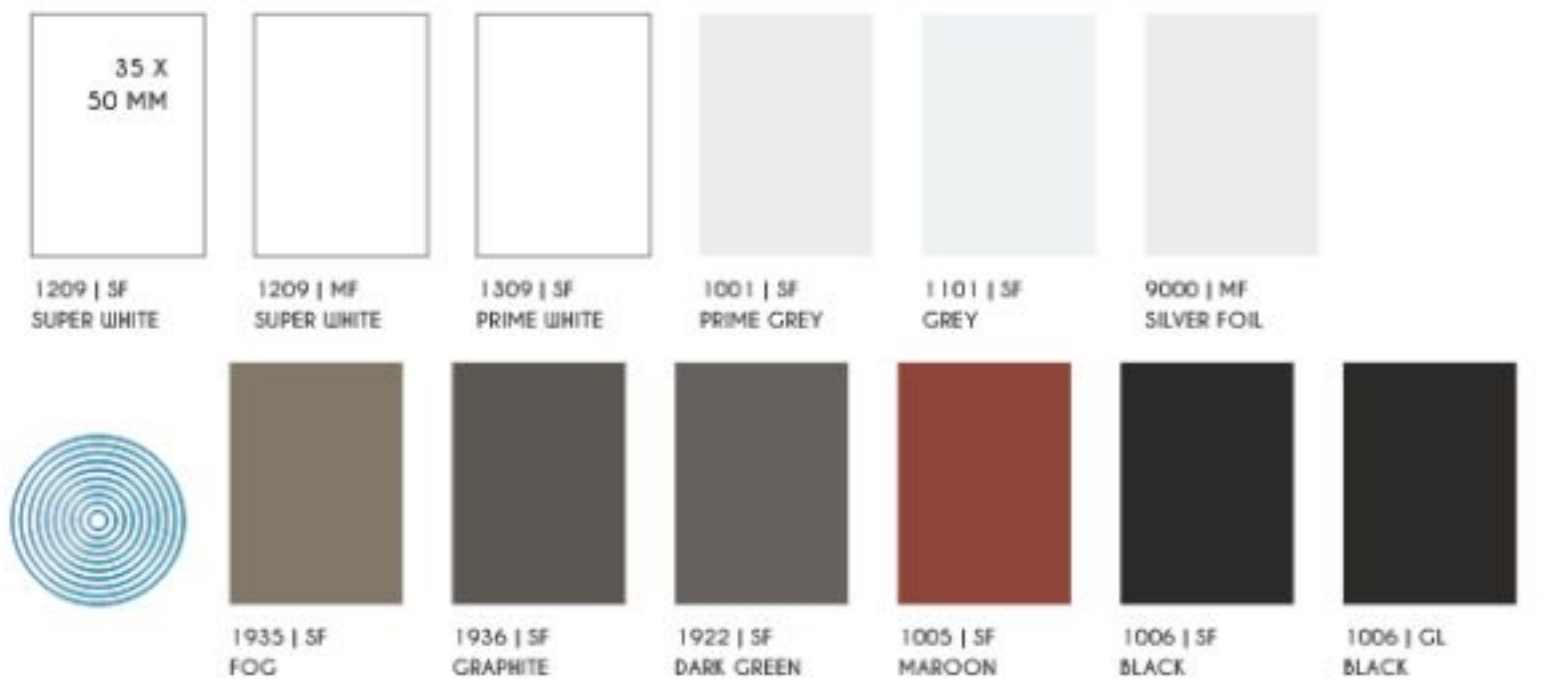

COLOR

P A I N T
T H E
B E T T E R
T O M O R R O W