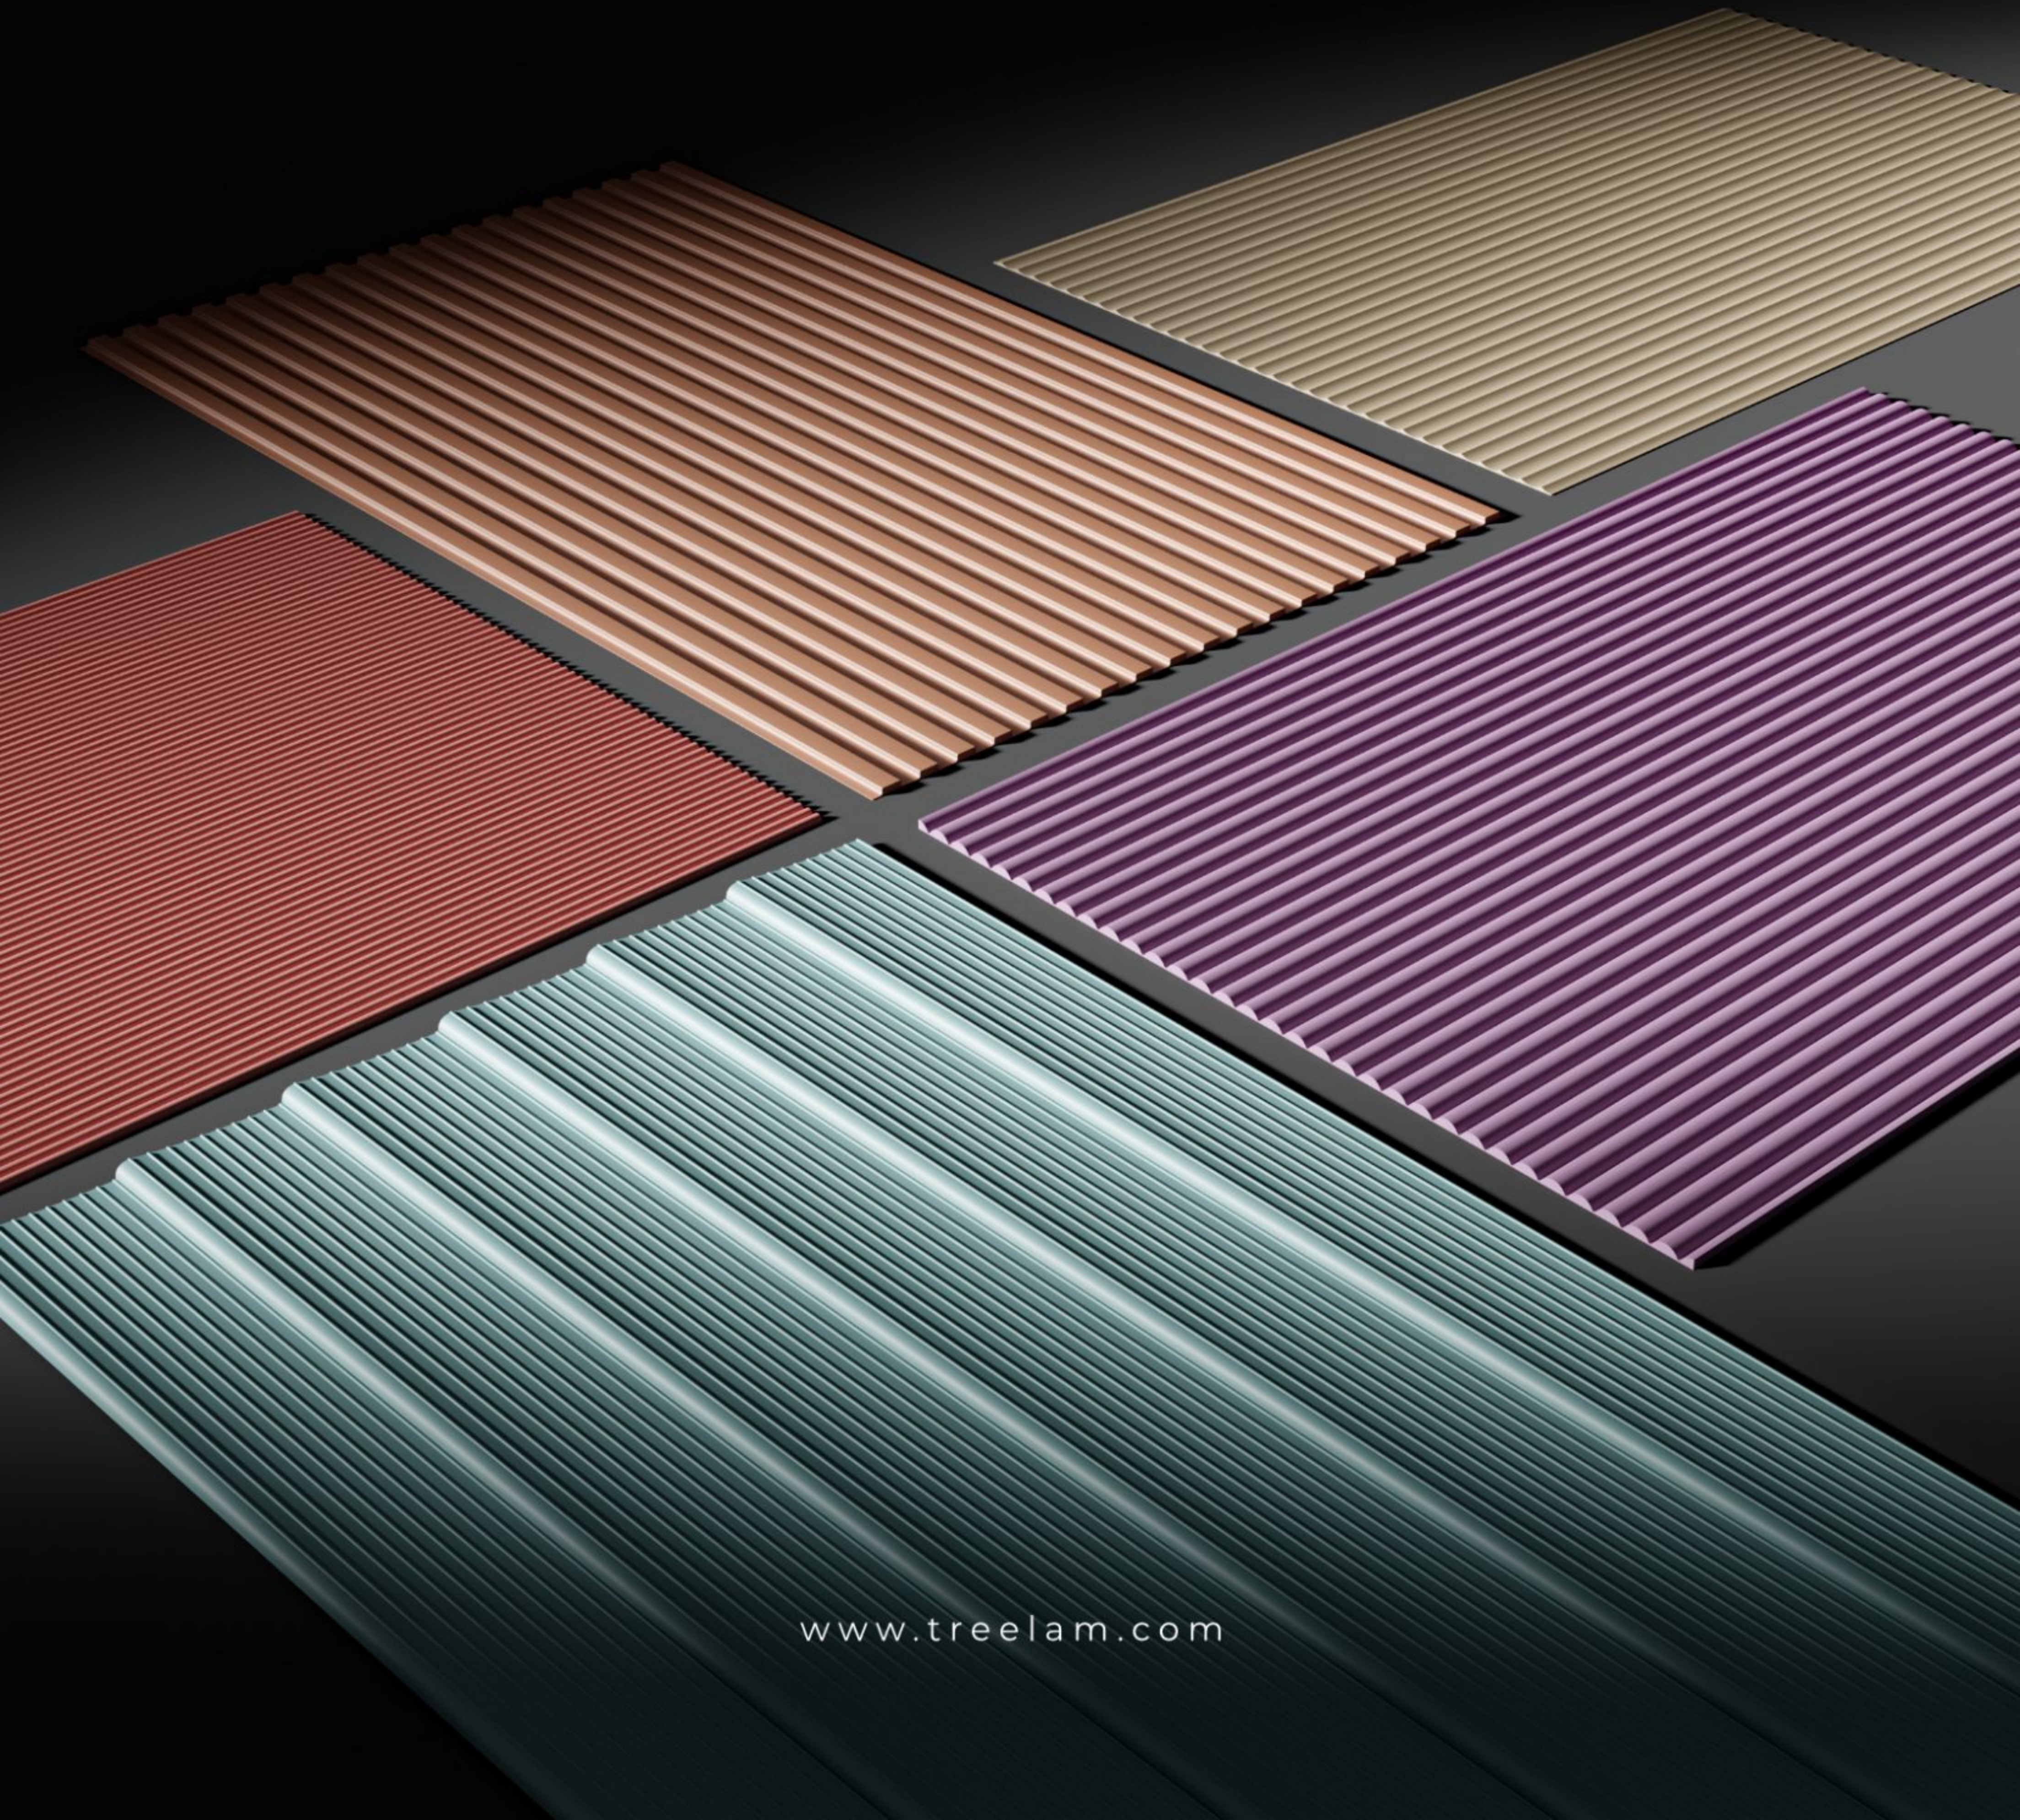

SURPASSING YOUR

I M A G I N A T I O N

FLEXIBLE
SOFT PANELS

www.treelam.com

Aretuza
Reconnect with authenticity

www.treelam.com

What is Aretuza?

Aretuza is a range of innovative flexible soft panels crafted from sustainable wood pulp meant to create unique architectural elements.

Click or Scan QR for Installation Video

Features & Highlights :-

- ▶ Ready to paint
- ▶ Unique flexibility & curvability
- ▶ Customizable with colors & finishes
- ▶ Offers unlimited artistic design possibilities beyond traditional MDF Board
- ▶ Lightweight & Easy to install
- ▶ Smooth & Superior surface finishing
- ▶ Moisture resistant & ultra durable
- ▶ Seamless & continuous design
- ▶ Effortless maintenance

Applications :-

- ▶ Furniture Accents
- ▶ Curved Installations
- ▶ Kitchen and Wardrobe Shutters
- ▶ Residential Spaces
- ▶ Hospitality Décor
- ▶ Retail Interiors

8X4 feet

Thickness **3MM**

8X4
FEET

TR 801

 Click for
360 view

8X4
FEET

TR 802

 Click for
360 view

8X4
FEET

TR 803

 Click for
360 view

8X4
FEET