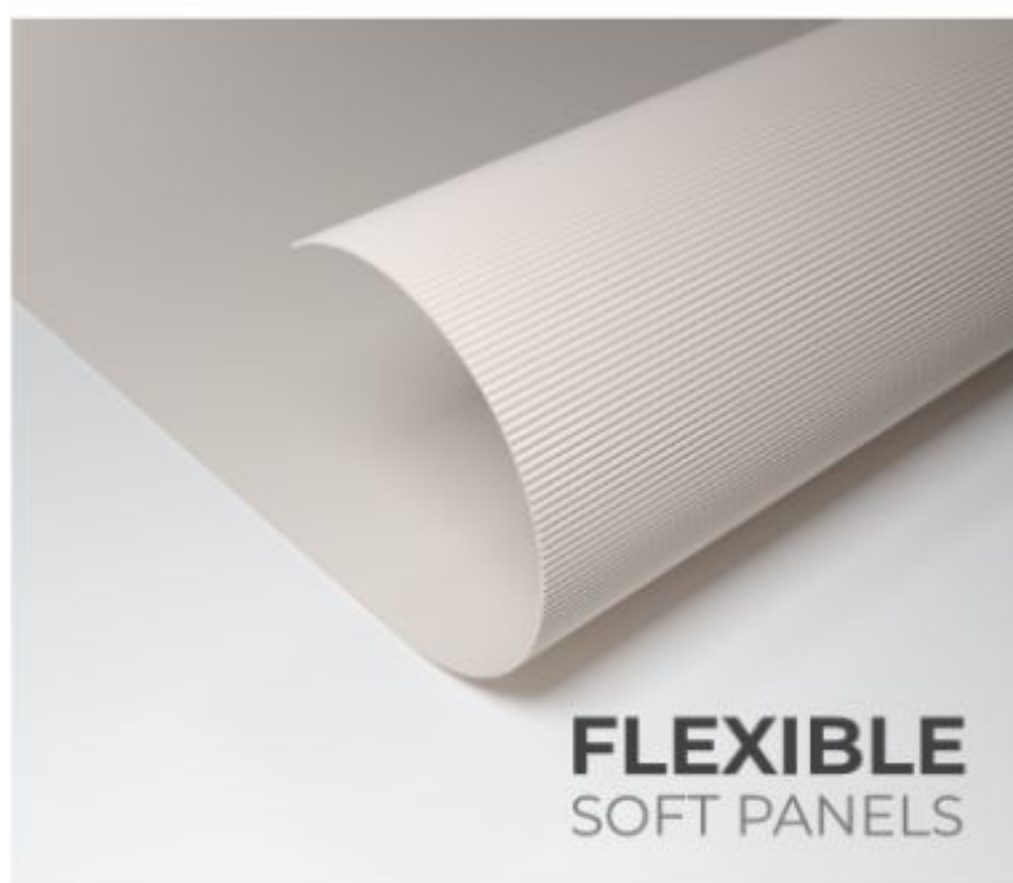

8X4
FEET

TR 802

Click for
360 view