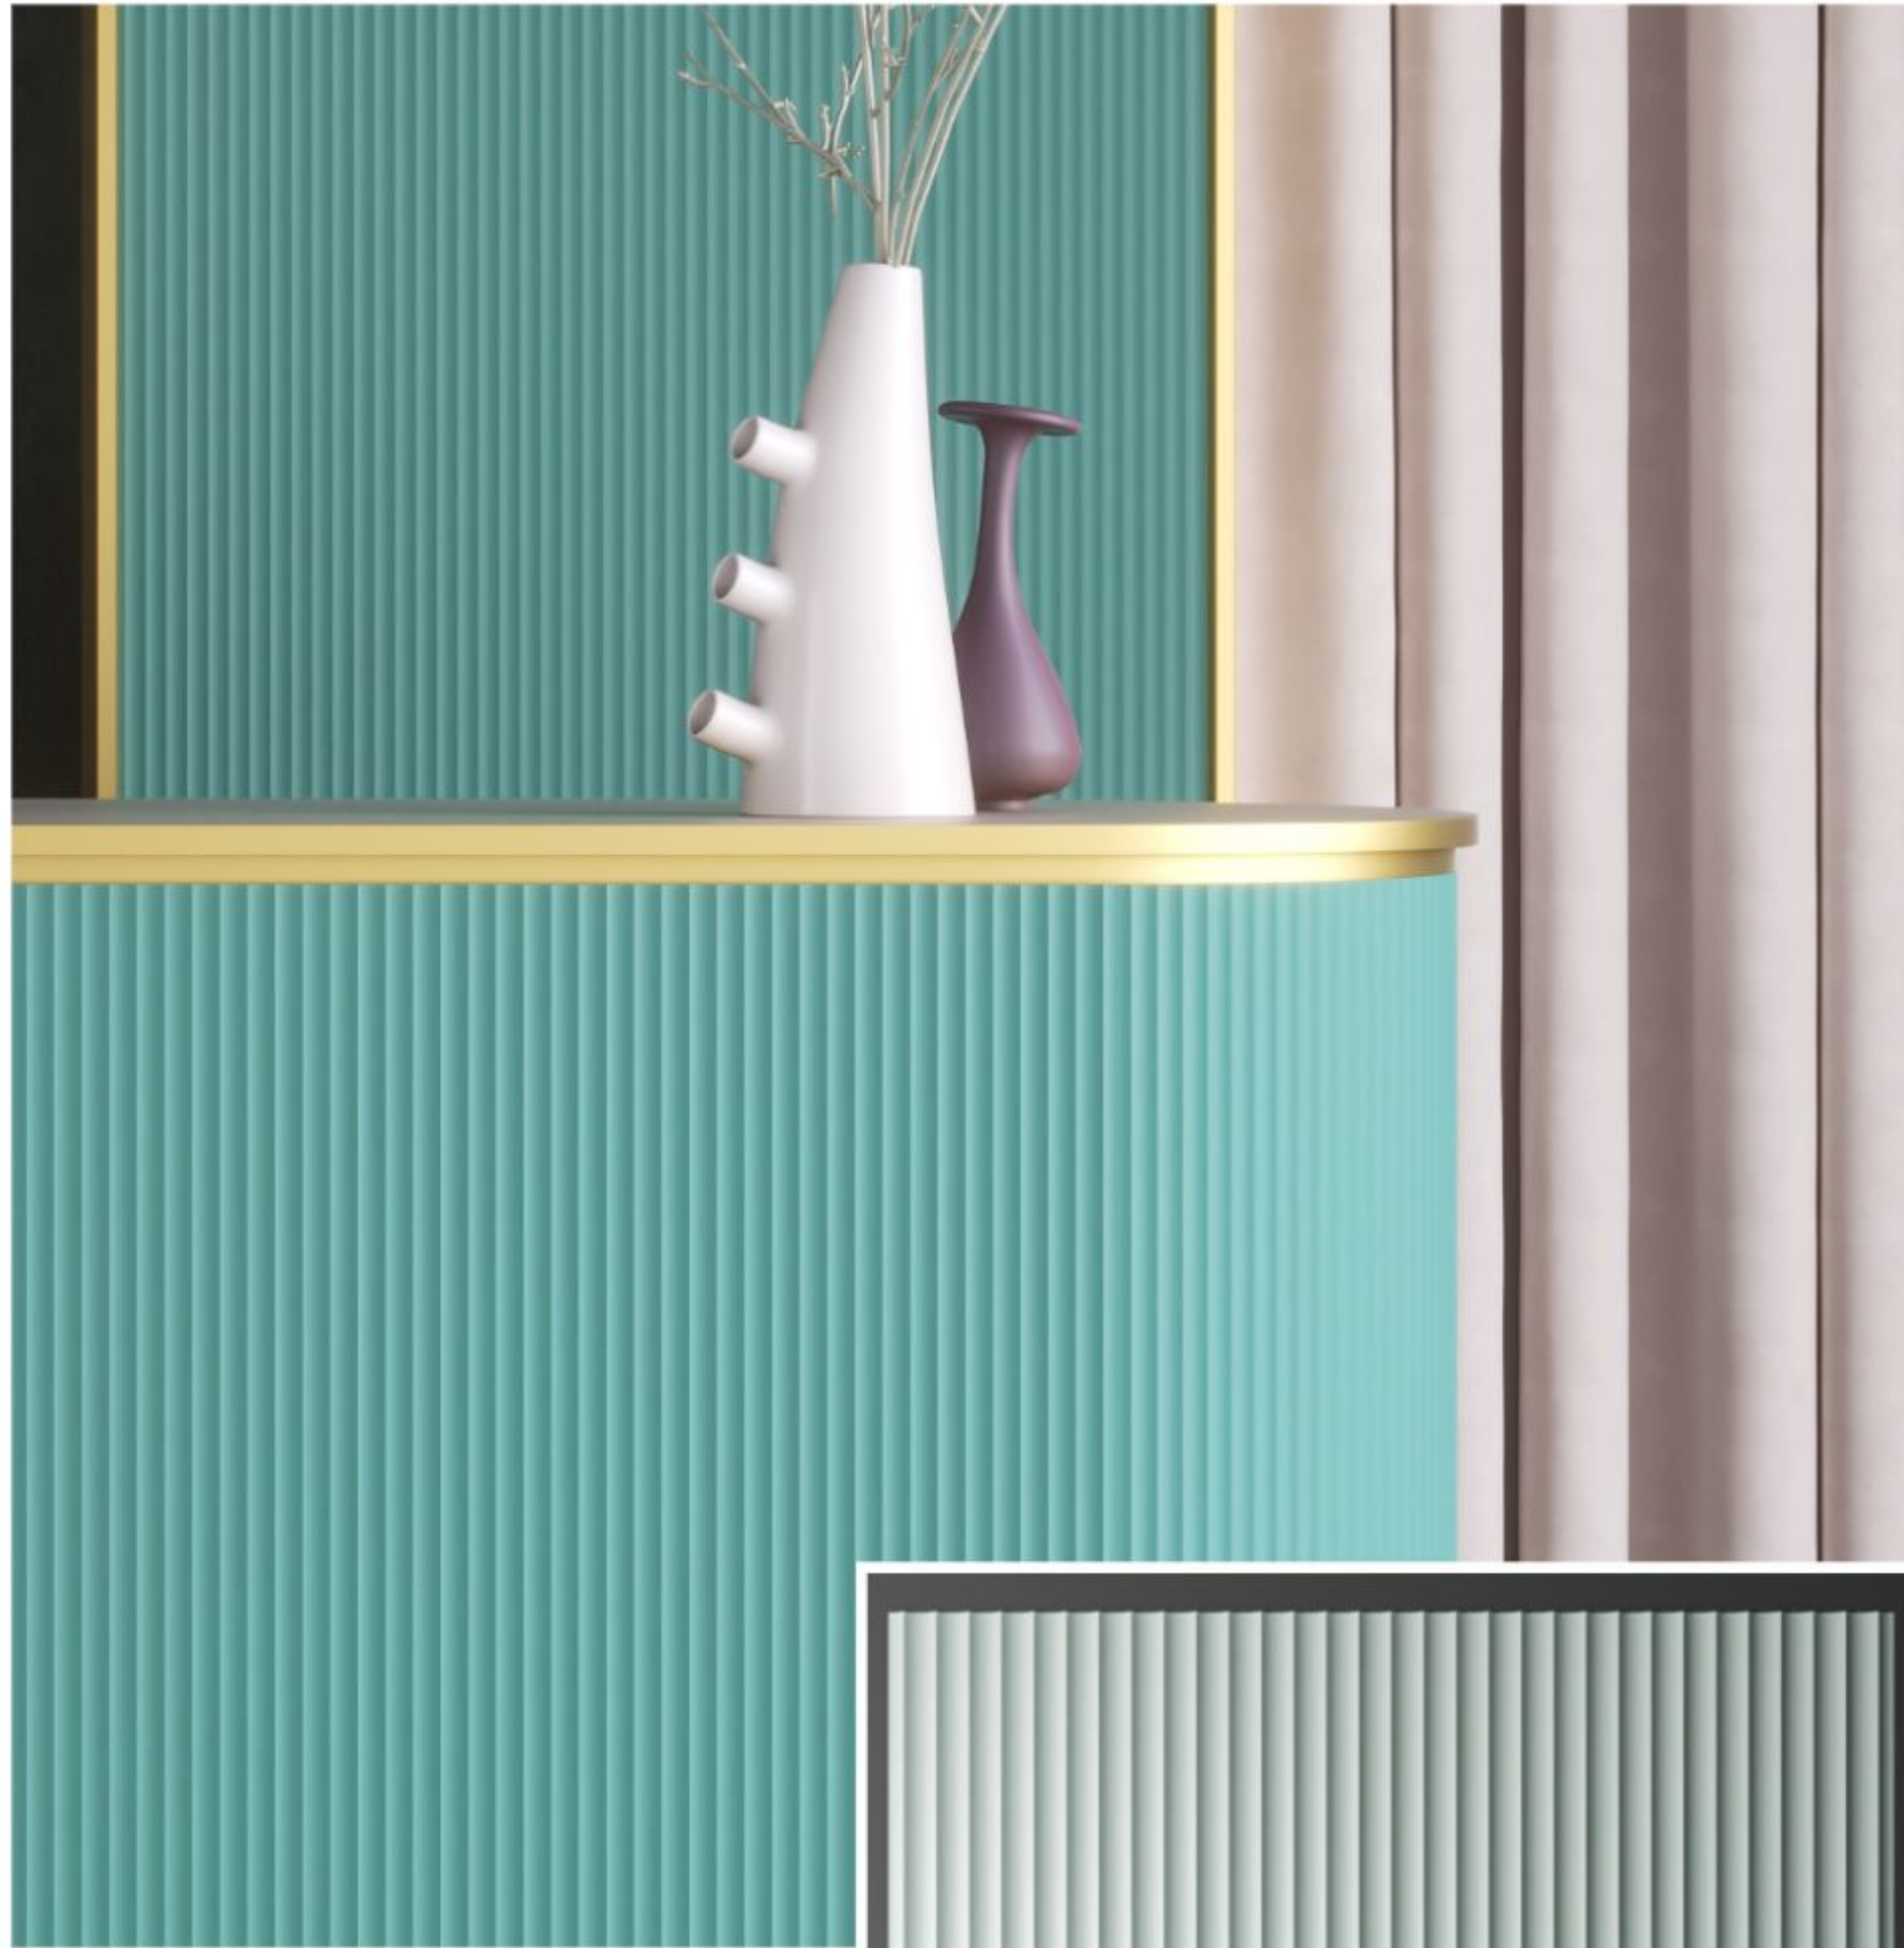

8X4
FEET

TR 803

Click for
360 view