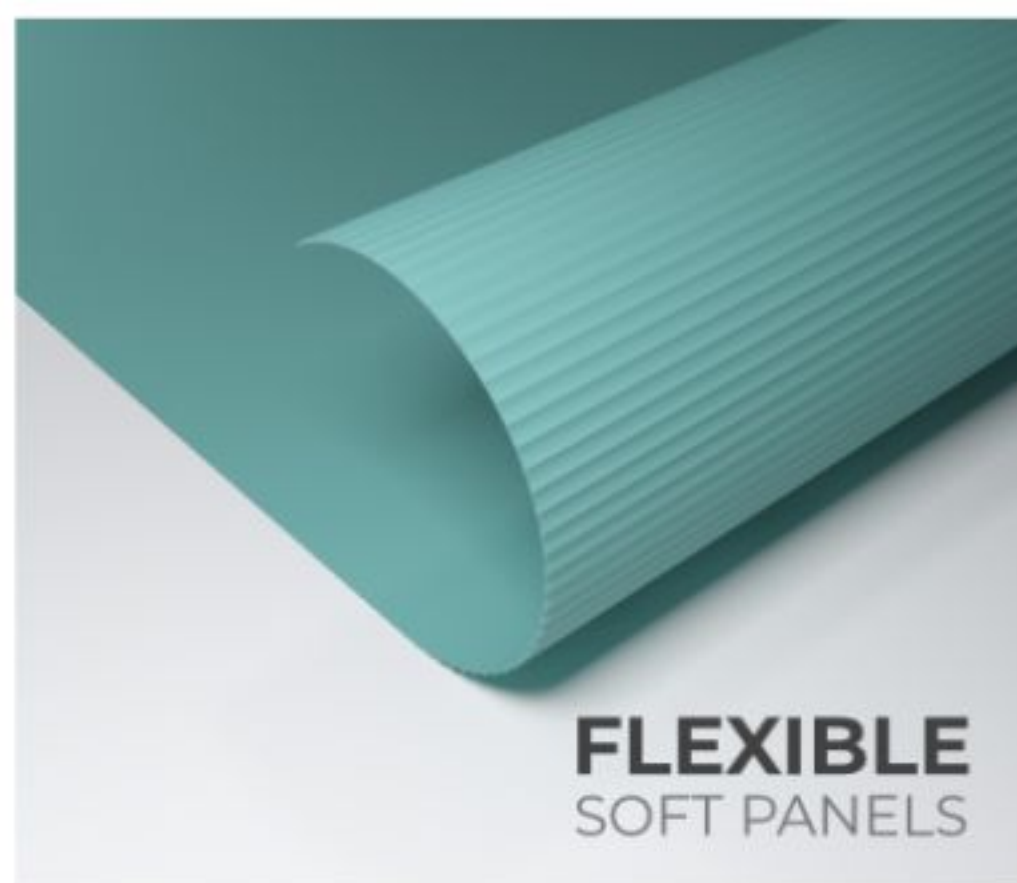

8X4
FEET

TR 803

Click for
360 view