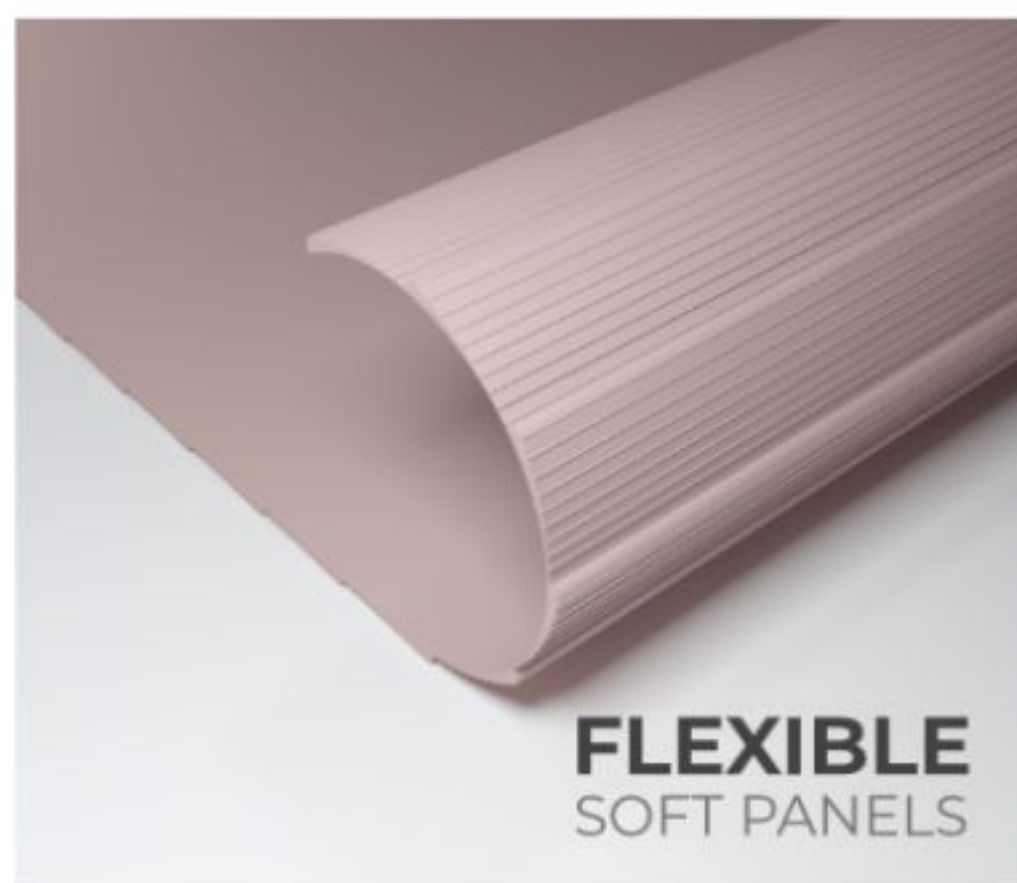

8X4
FEET

TR 805

Click for
360 view