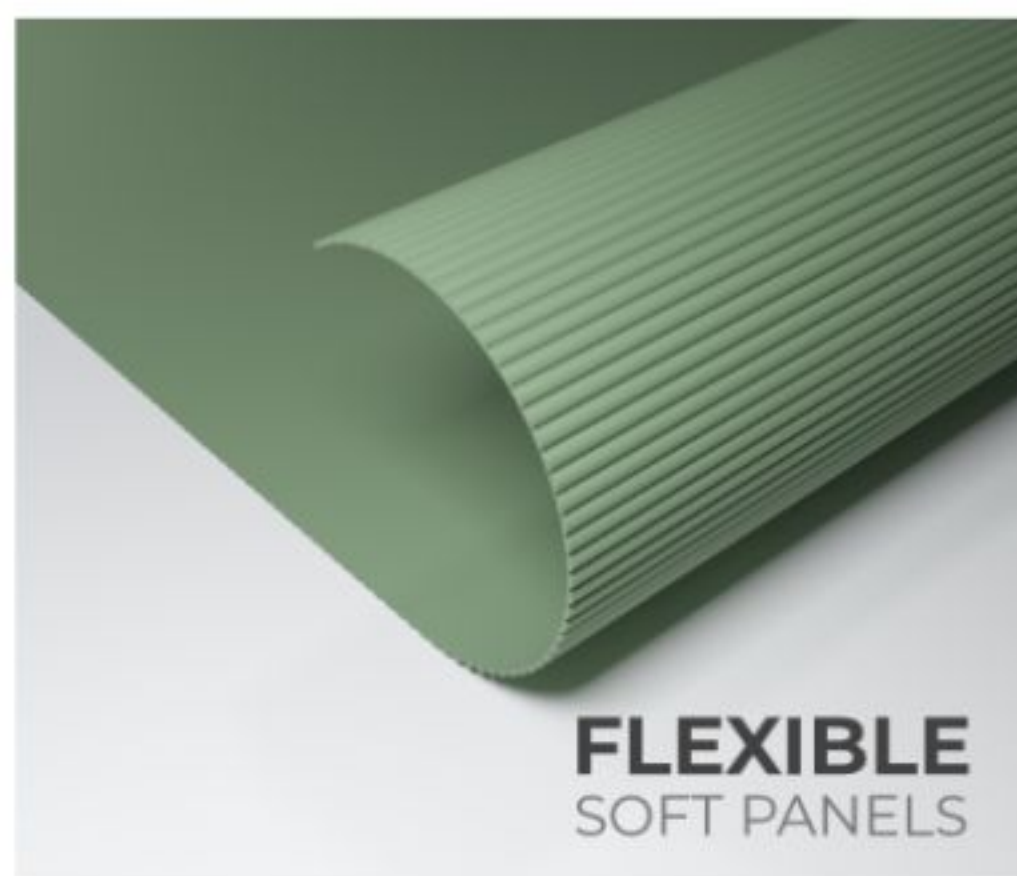

8X4
FEET

TR 804

Click for
360 view