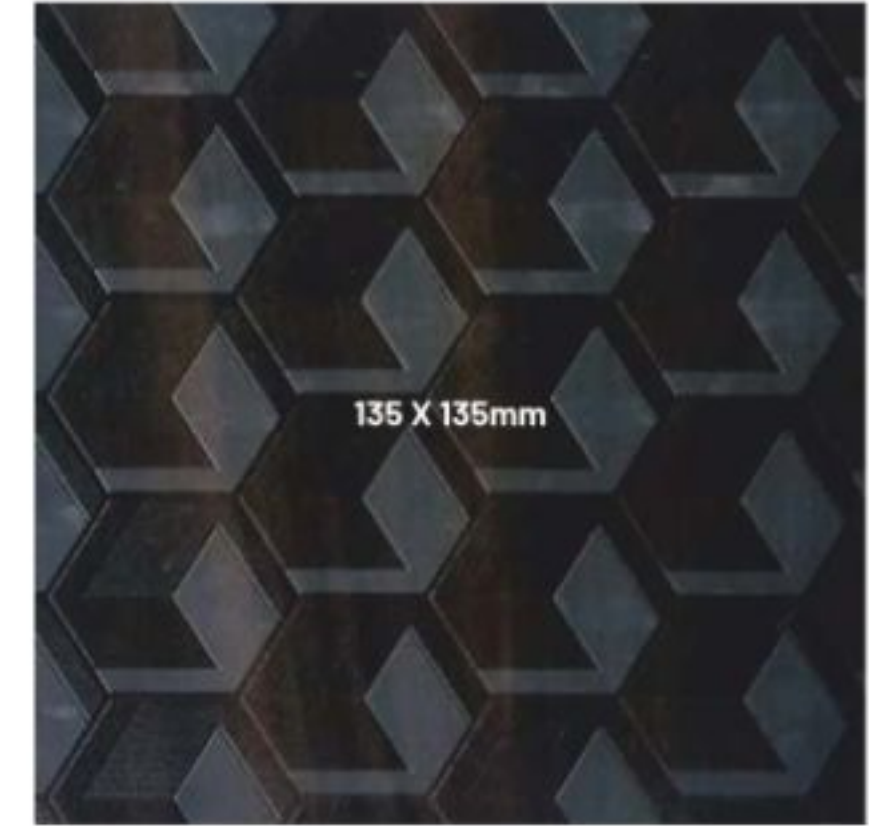

Make a bold style statement with your choice of laminates brought to you exclusively by this designs

320 X 135mm

1176 GM | Almora Wood

320 X 135mm

1932 GM | Dark Teak Wood

135 X 135mm

1303 GM | Majestic Wood Dark