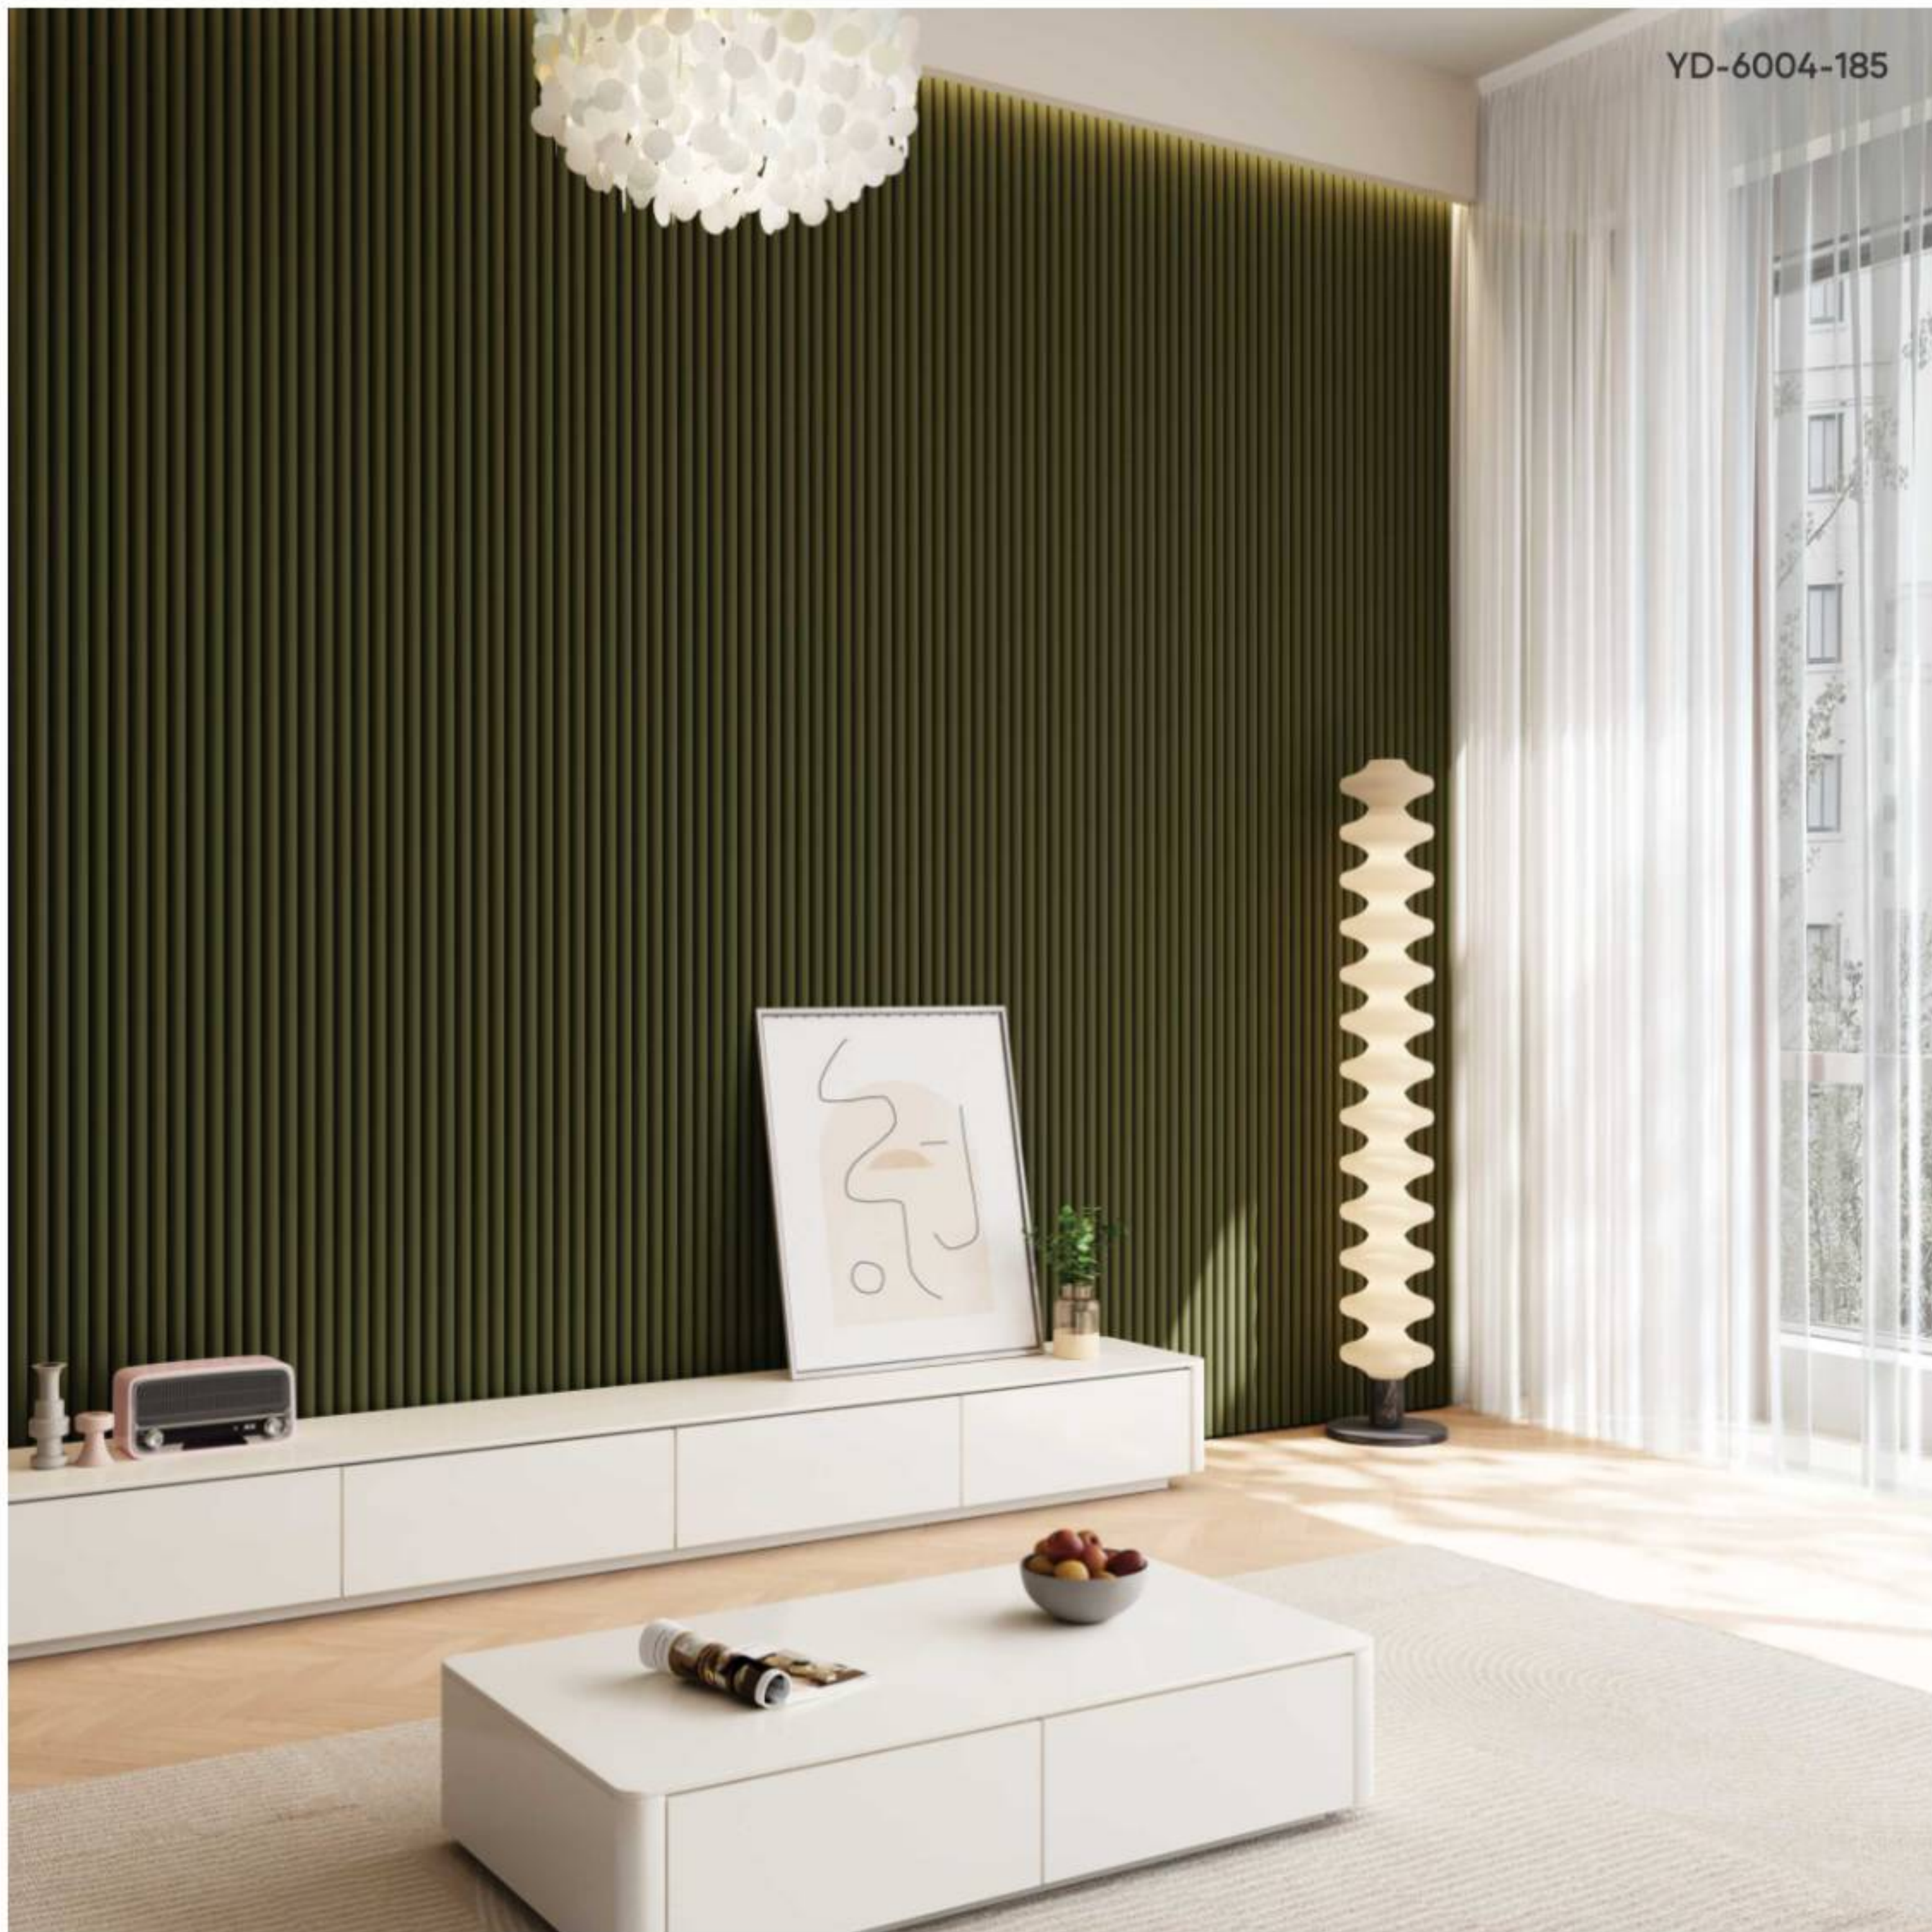

YD-6004-185