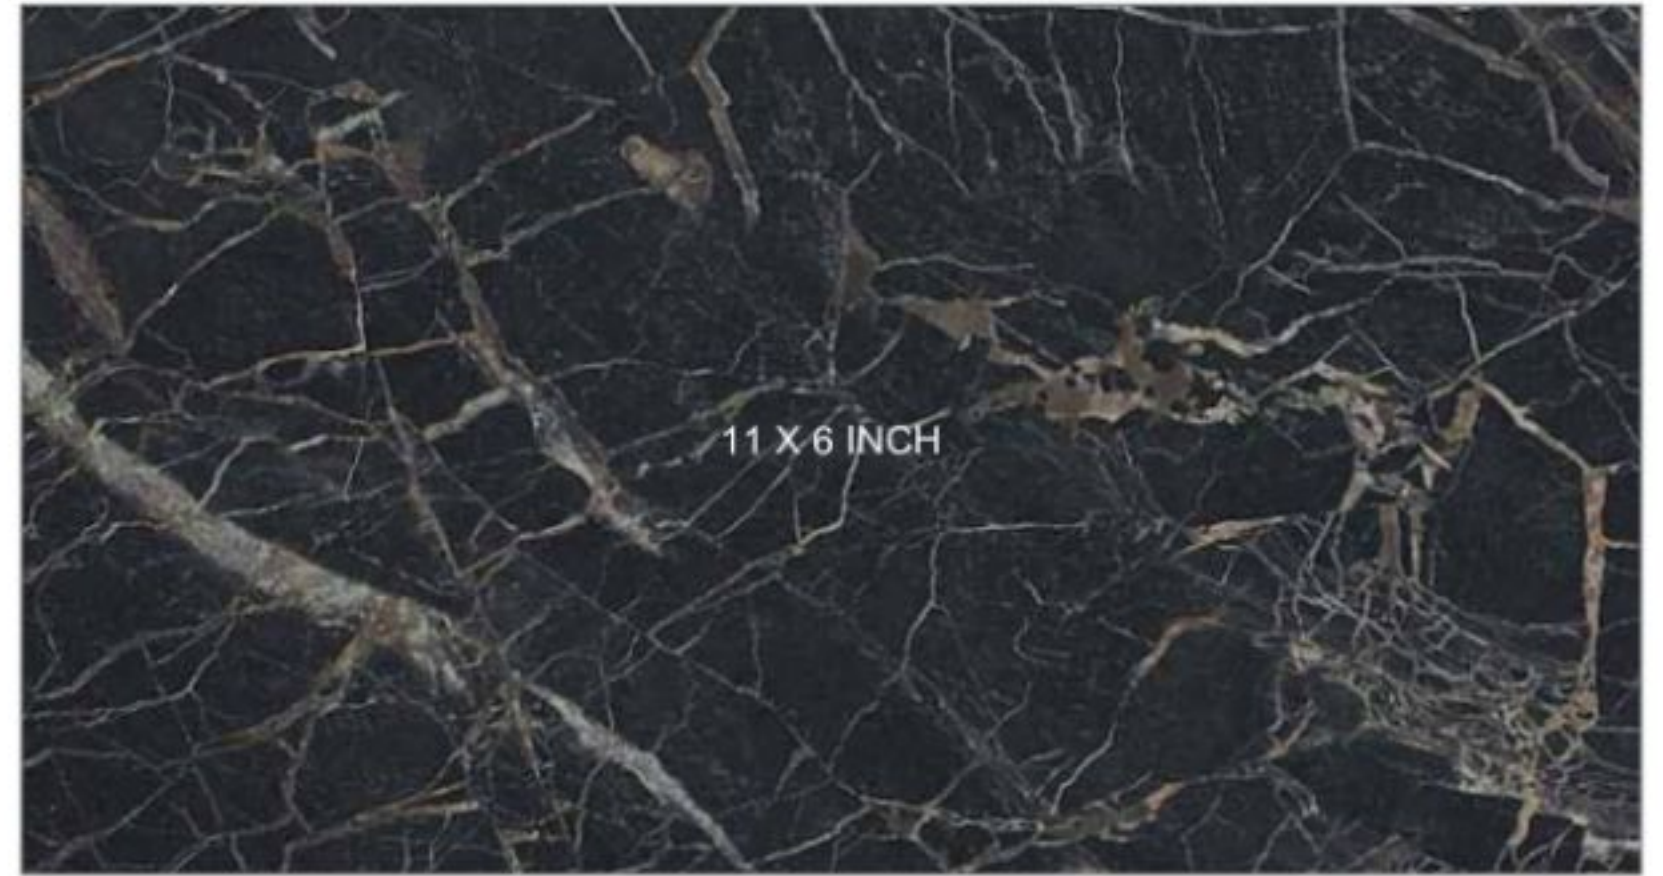

SDL-40402 SKR
CAVE GREY MARBLE **PREMIUM**