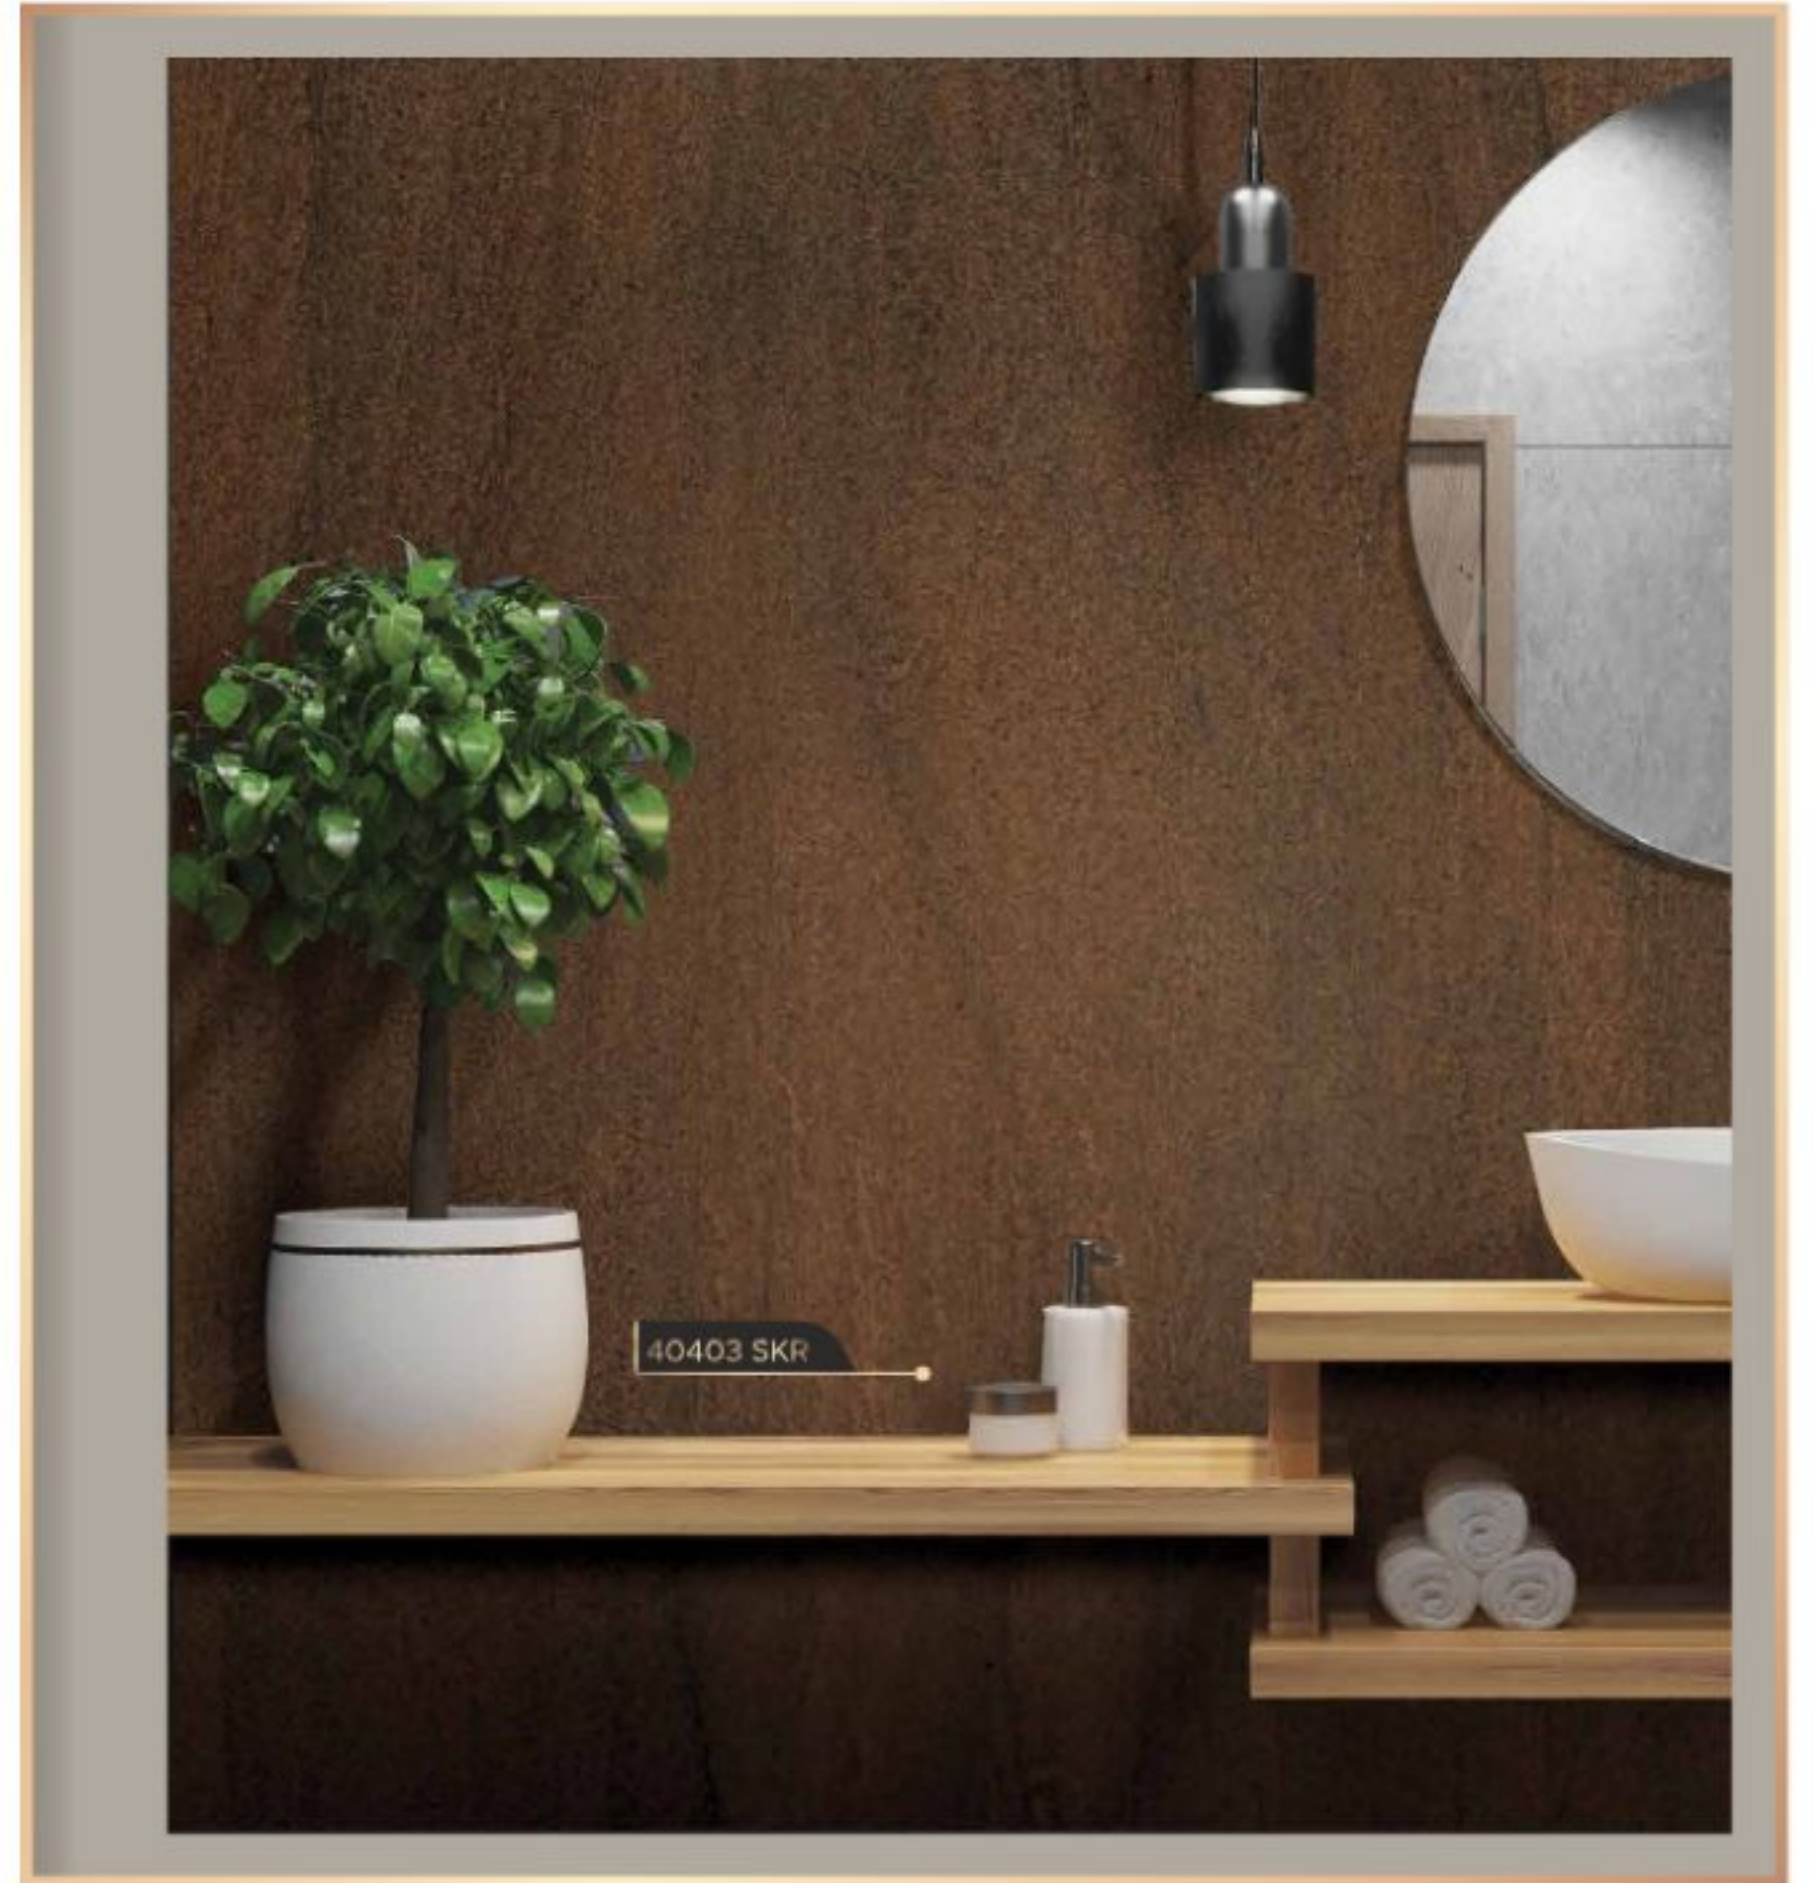

11 X 6 INCH

SDL-40403 SKR
SANDSTONE BROWN

PREMIUM

11 X 6 INCH

SDL-40404 SKR
SANDSTONE DARK

PREMIUM

40403 SKR

||||| MARBLE SILK RASO