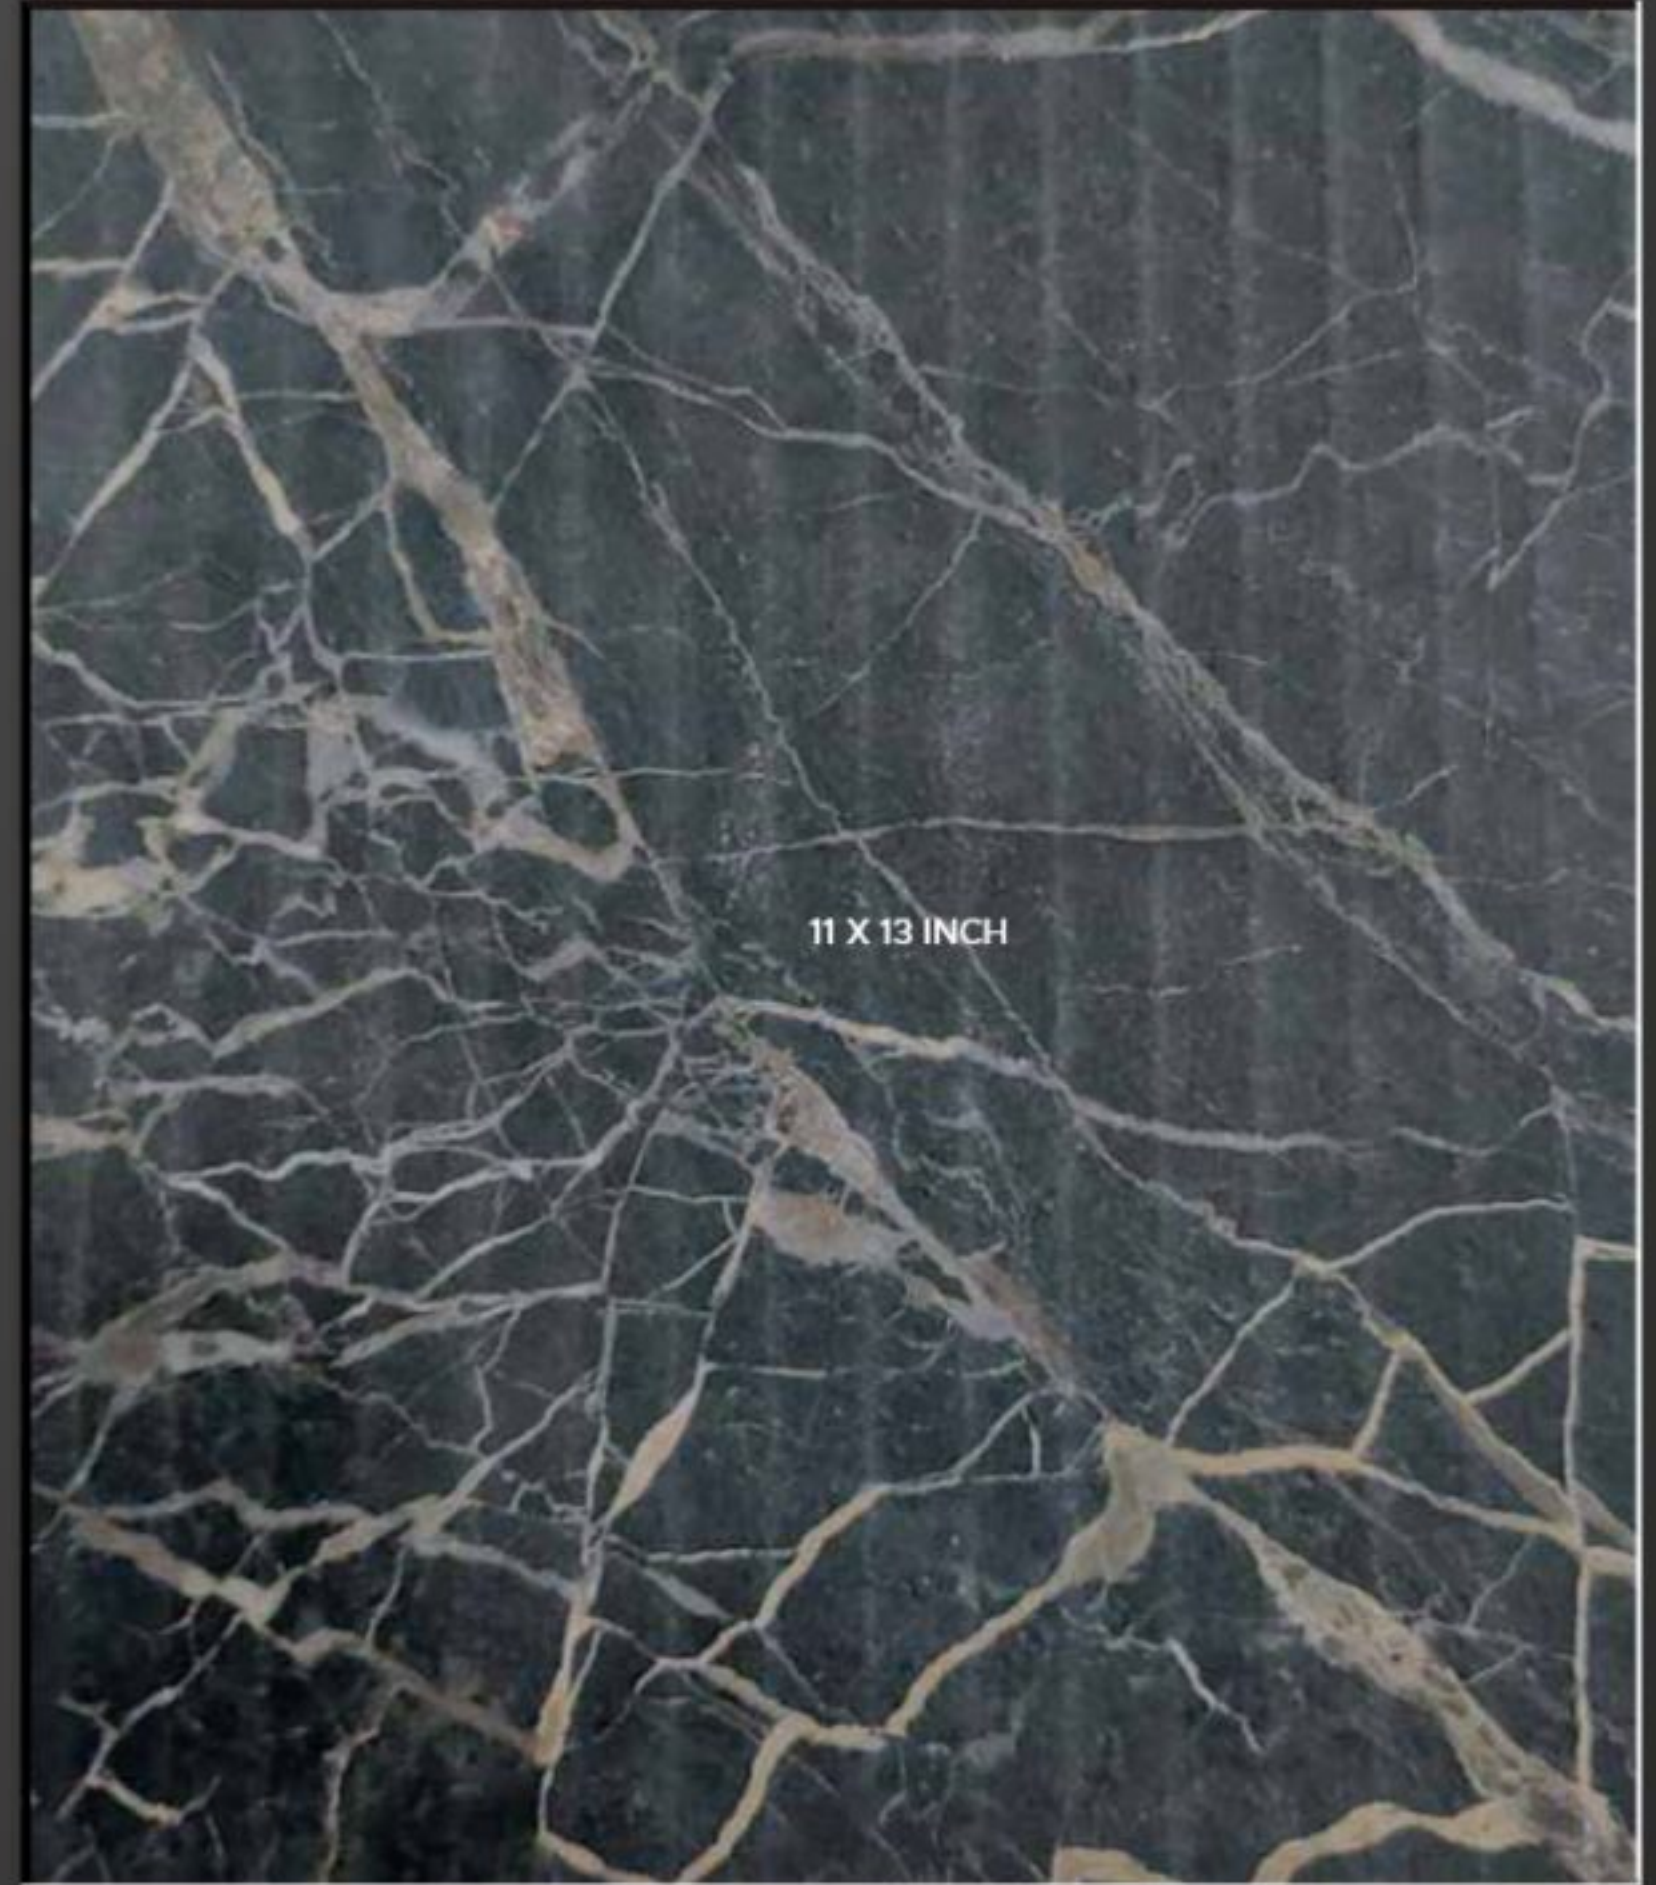

SDL-40402 FTC
CAVE GREY MARBLE

PREMIUM