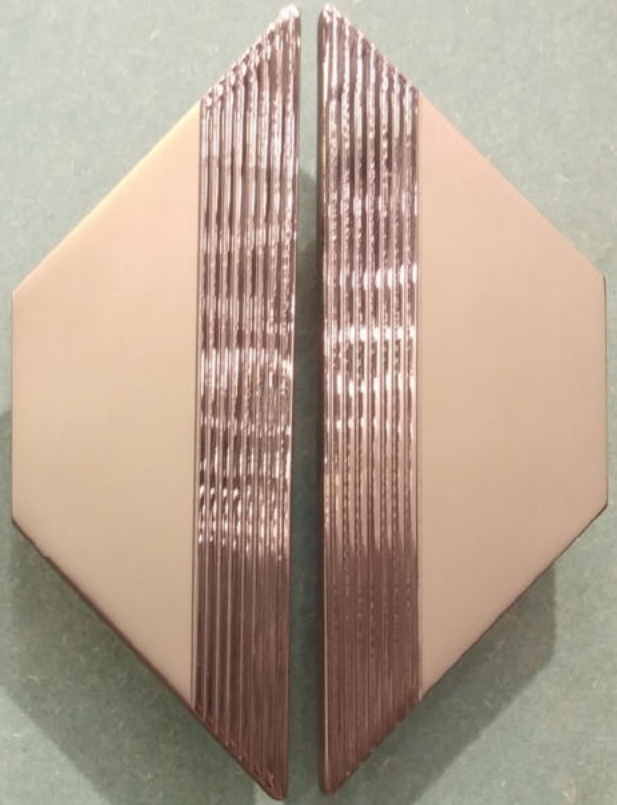

Lavo

DESIGNED WITH PASSION

Model: Airo
Material: S.S-304
Size: 6"
Finish: Antq, Black, Rosegold