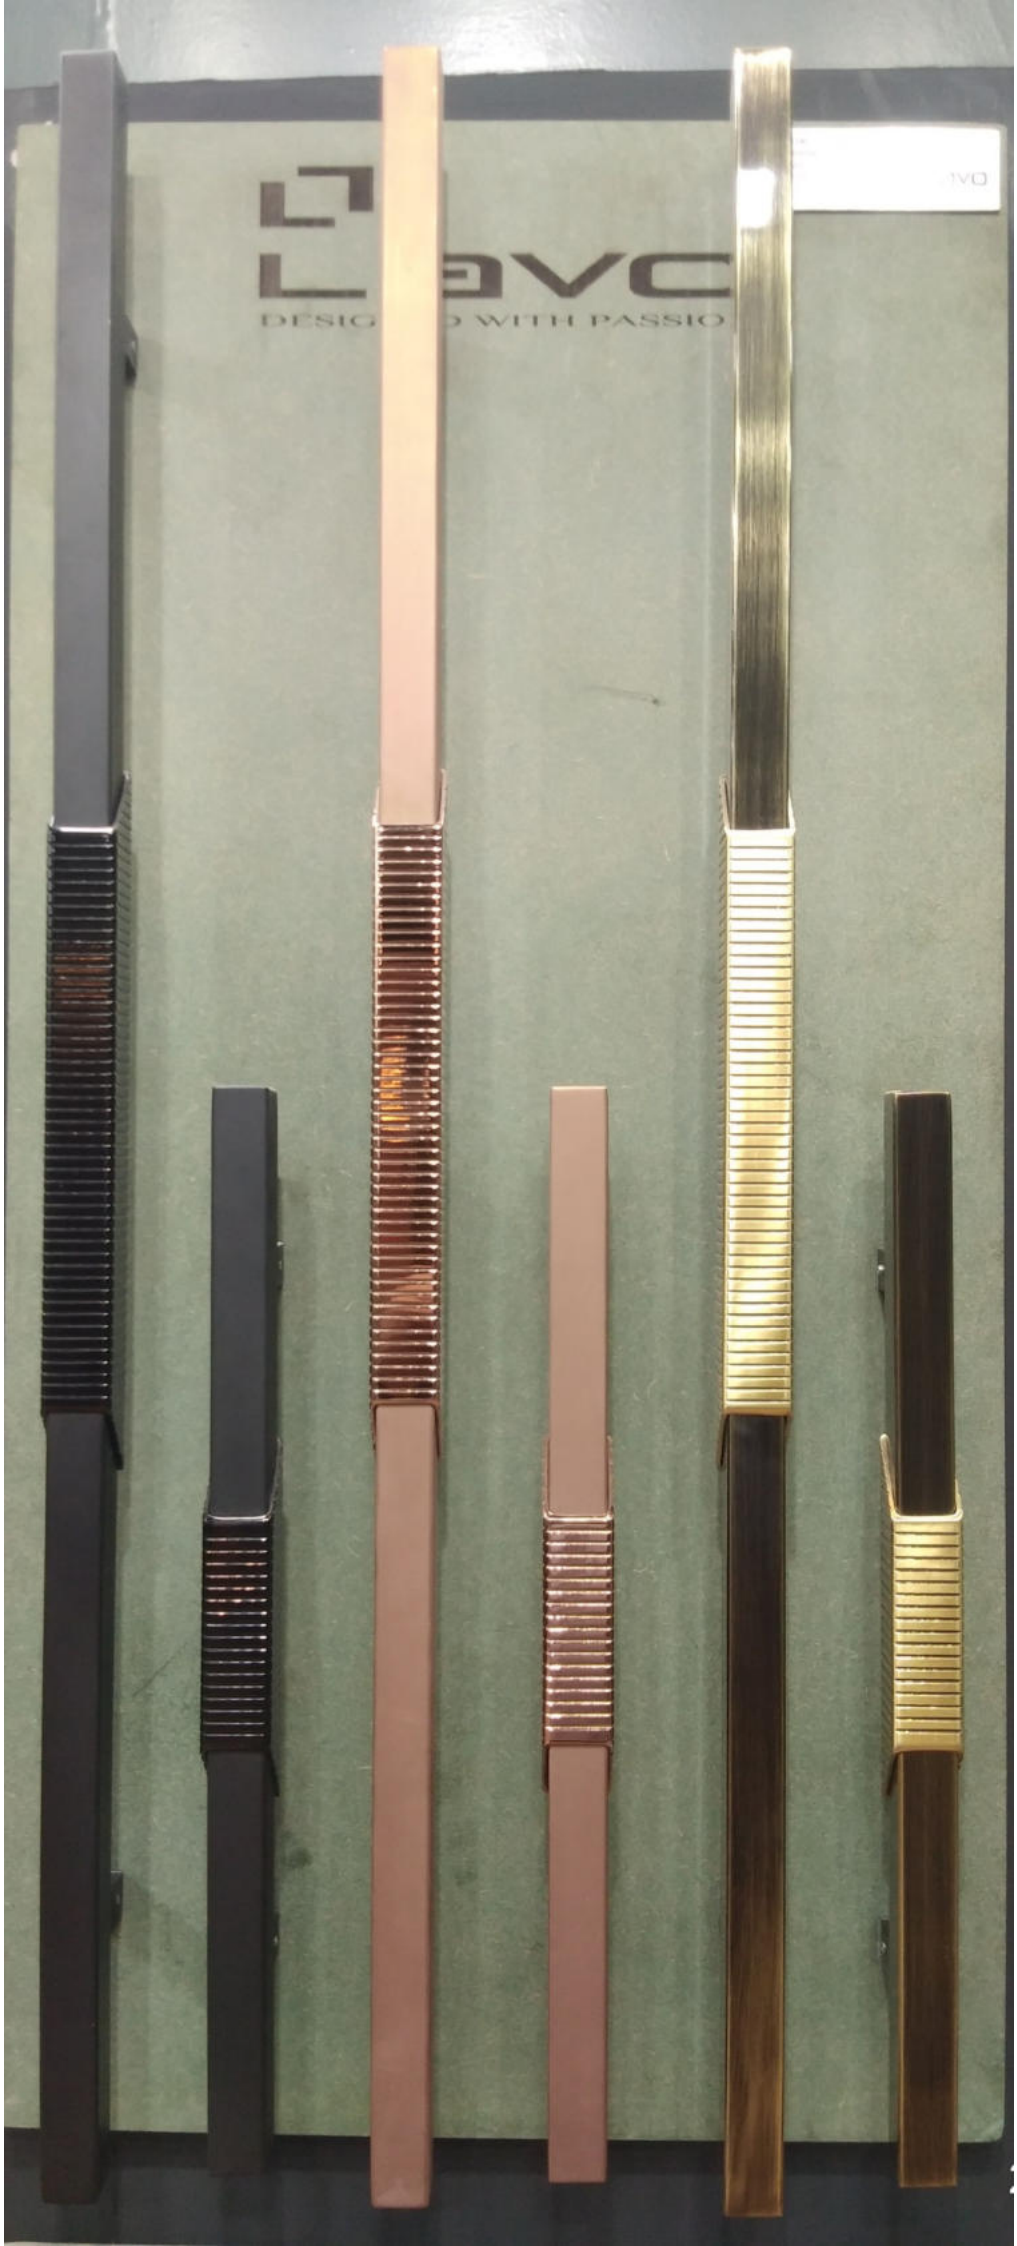

LAVC
DESIGNED WITH PASSION

140