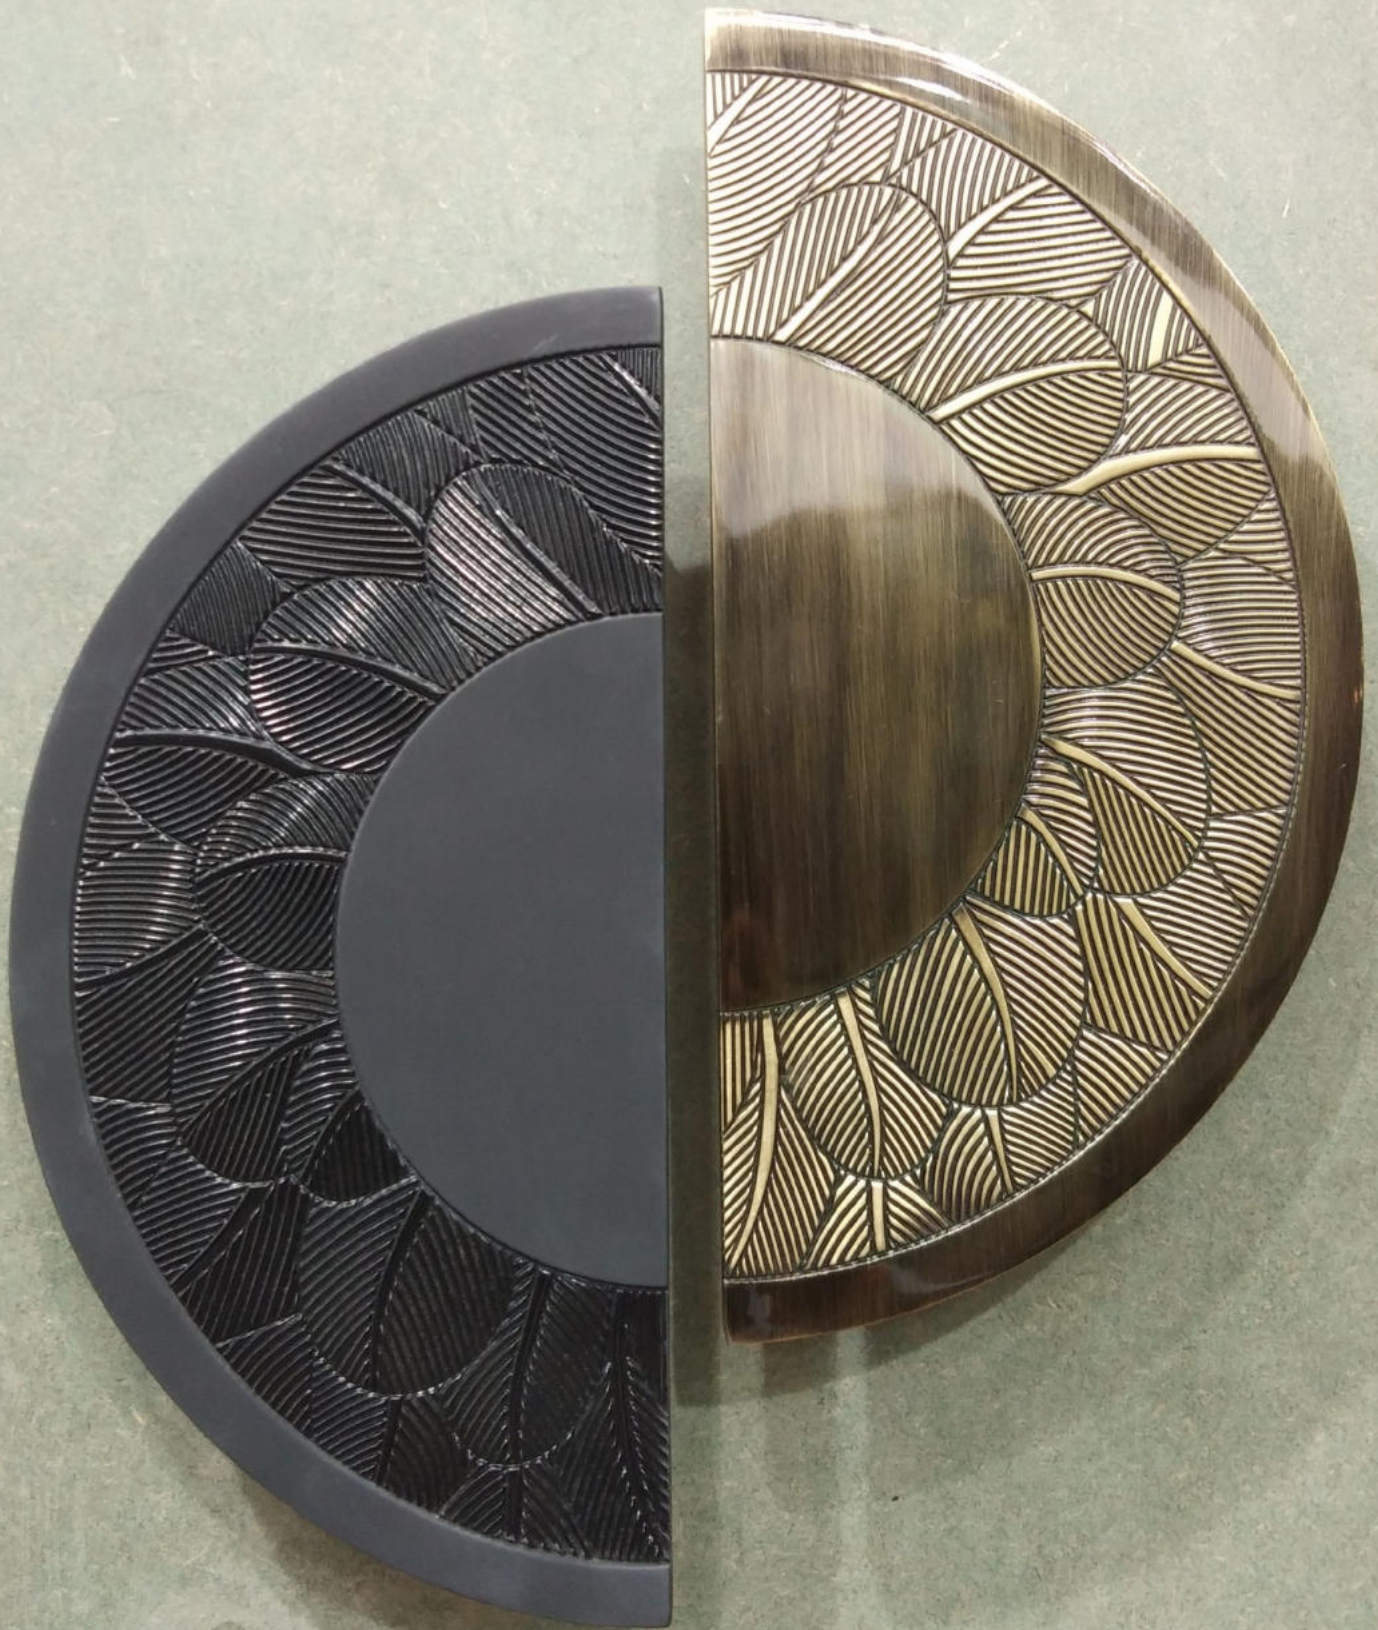

Lavo
DESIGNED WITH PASSION