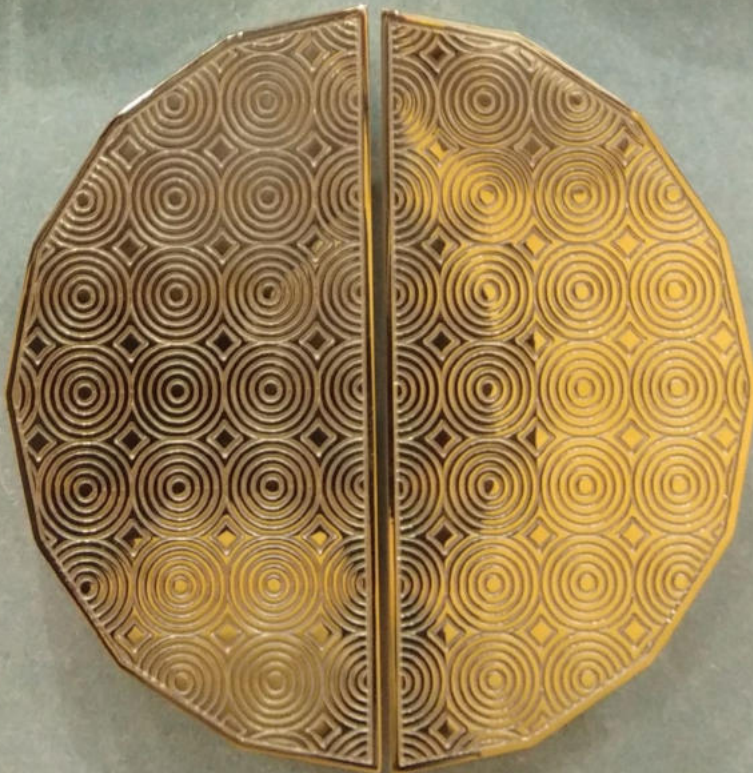

Lavo

Lavo

DESIGNED WITH PASSION