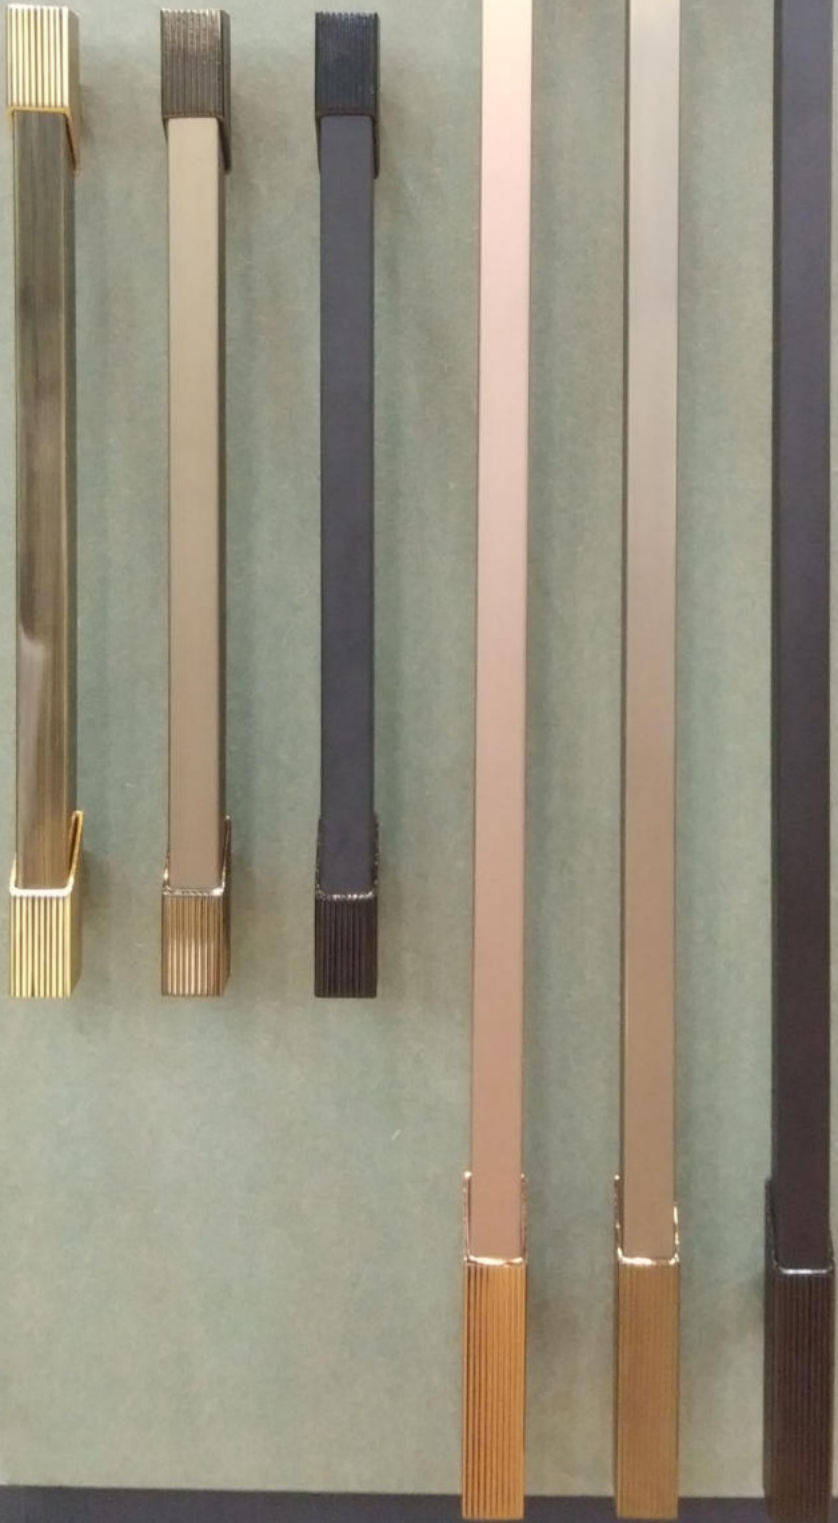

Lavo

DESIGNED WITH PASSION