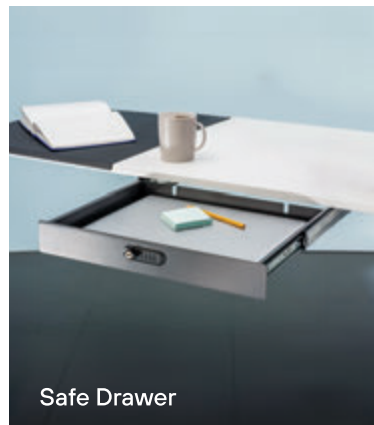

Electric Box

Safe Drawer