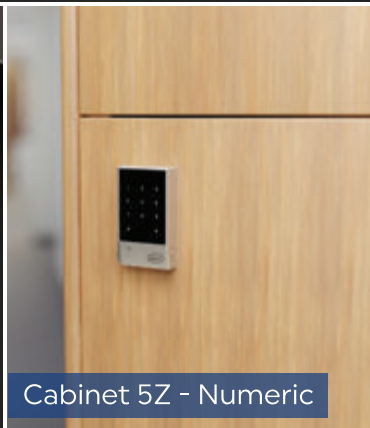

SCAN TO VIEW LED LIGHTS BROCHURE

| OFFICE FURNITURE FITTINGS & ACCESSORIES

Computer Monitor Arm

Safe Drawer

Electric Box

USB Chargers

Scan with Smartphone
to view our Brochure

Truly Indian and World-Class

Furniture Locks

ESmart Digital Lock - Series 2

ESmart
DIGITAL LOCK

Cabinet 3P - Numeric

Pedestal 1Z - RFID

Cabinet 1P - RFID

Cabinet 5Z - Numeric

Cabinet 4P - Numeric