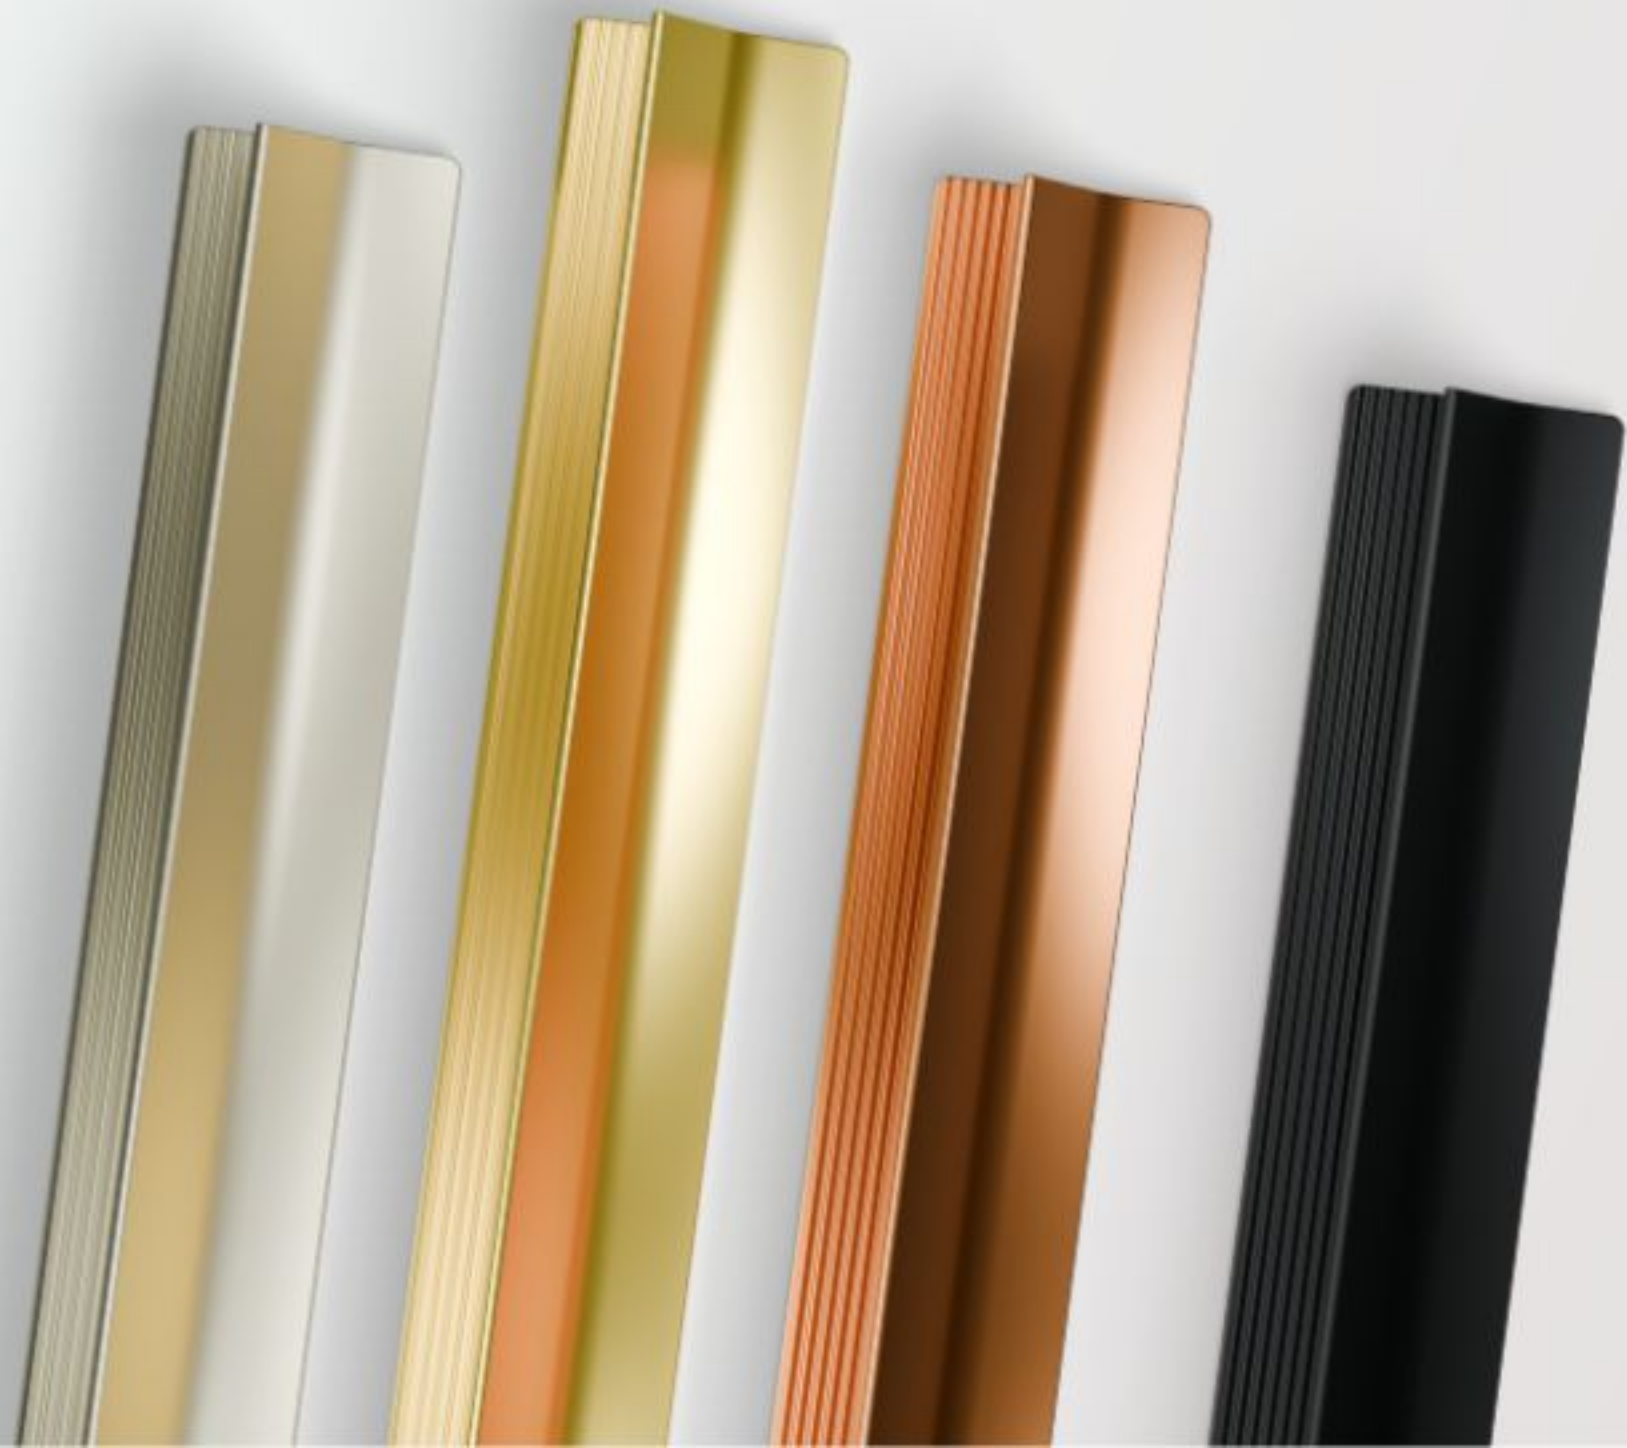

Material: Aluminium

IMAGINATIVE

**AS-70020**

96mm, 160mm, 224mm, 288mm  
Pvd Rose Gold / Pvd Gold / Satin / Black

Material : Zinc Alloy

WHAT IS  
CONTEMPORARY  
IS ALSO  
TIMELESS

**AS-70021**

Material : Aluminium