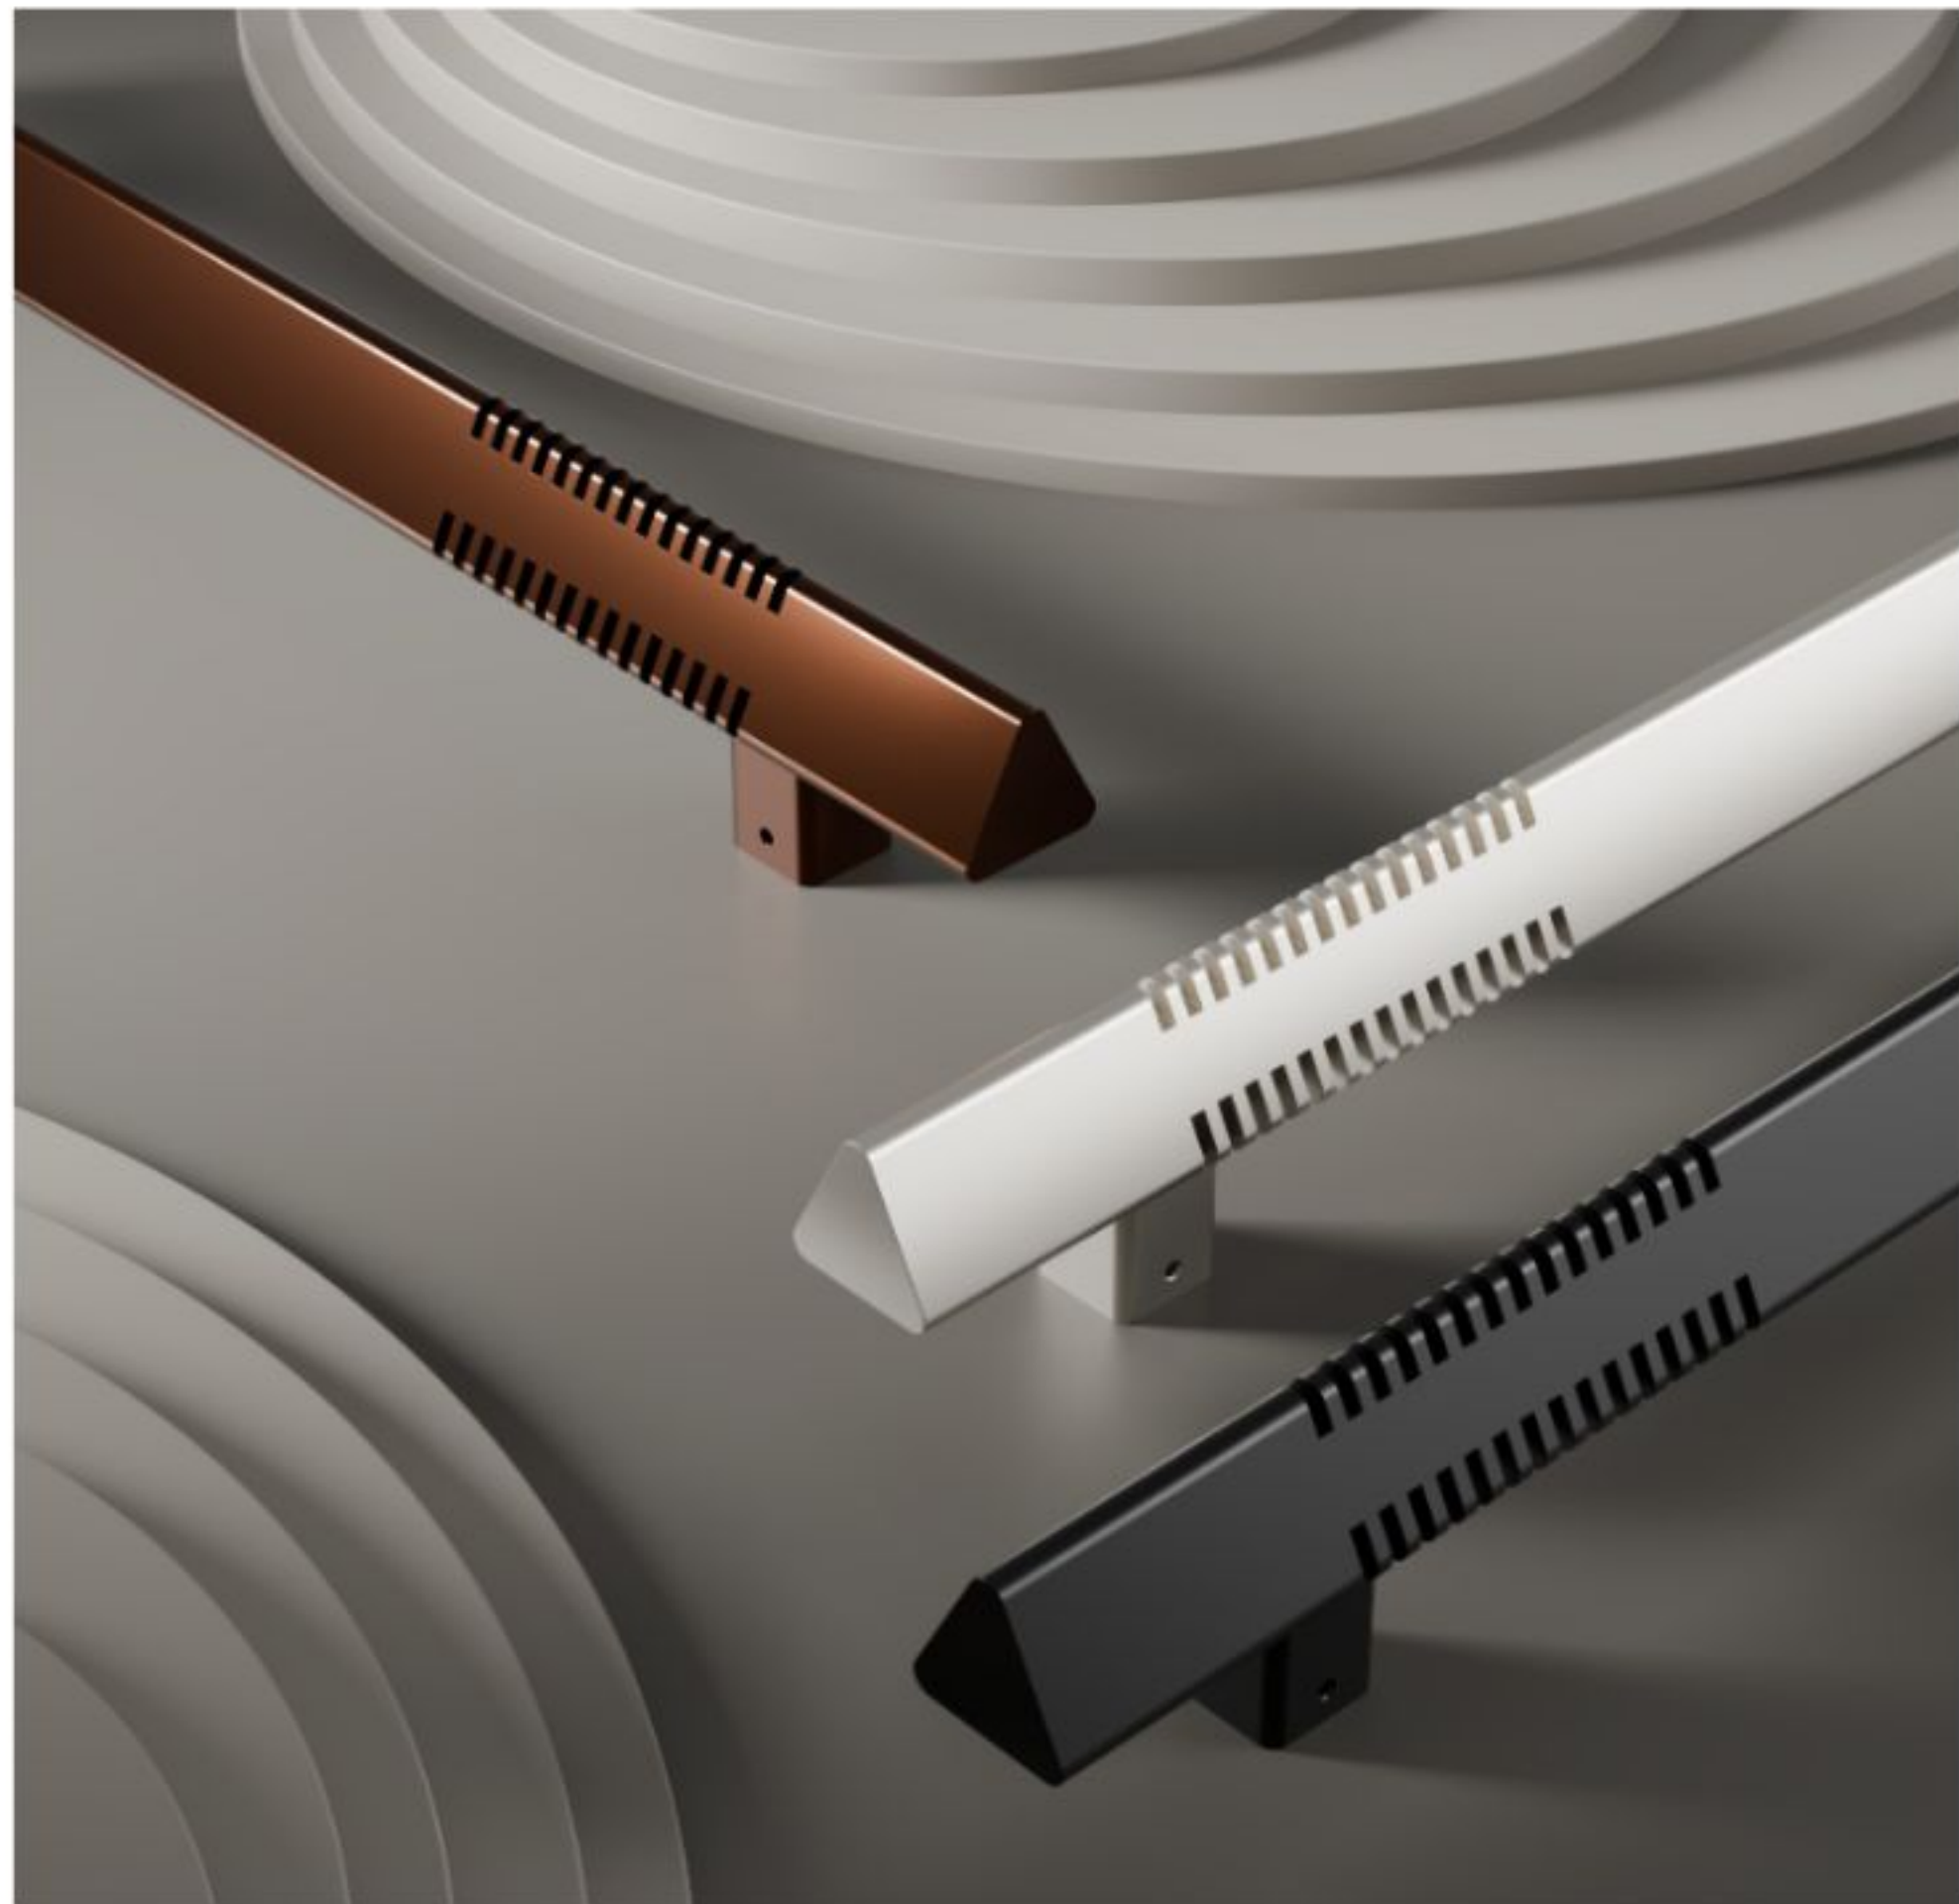

MOMENTS FOR OURSELVES

NEW  
PERSPECTIVES

**AS-803**

Black / AB

Material: SS 304

**AS-804**

300mm, 450mm, 600mm  
Black / Choco Brown / Satin

Material : Aluminium

**BOLD CHARACTER**

**AS-805**

Material : Aluminium

300mm, 450mm, 600mm  
Rose Gold / Black / Pvd Gold / Choco Brown

MAJESTIC