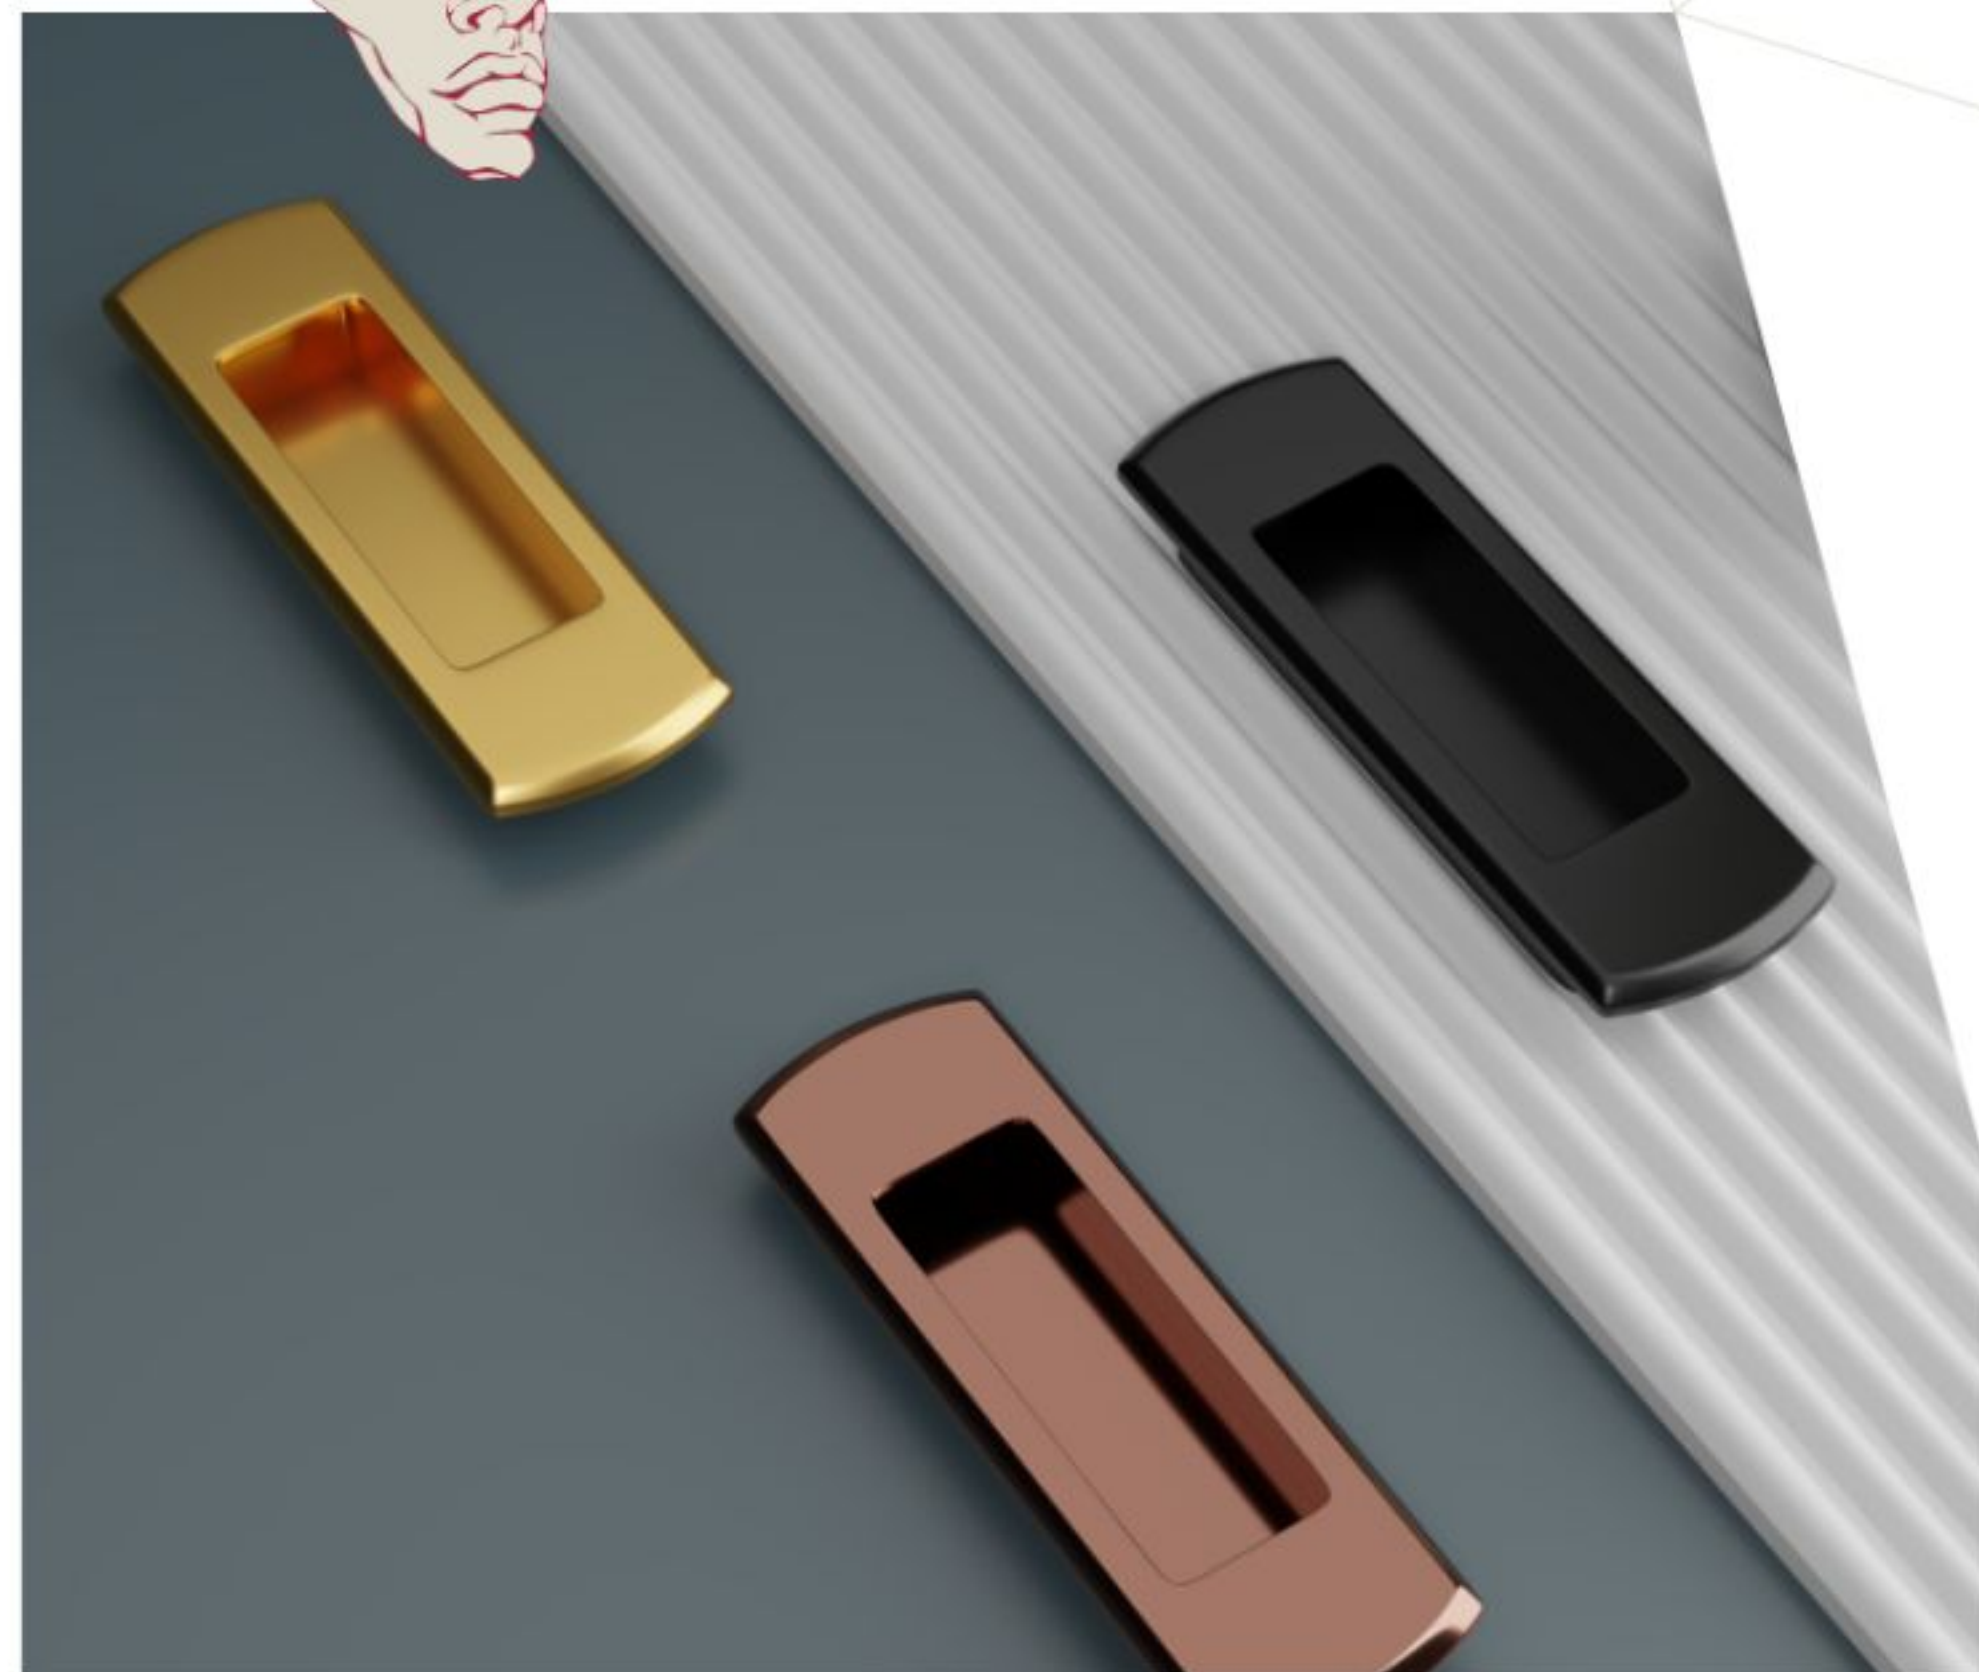

Material: Zinc Alloy

*THE POWER OF QUIET DESIGN*

AS-70006

96mm, 160mm, 224mm  
Pvd Rose Gold / Pvd Gold / Black

Material: Zinc Alloy

UNCONVENTIONAL

LEADING  
DESIGNS  
FOR  
ARCHITECTURE

KNOB