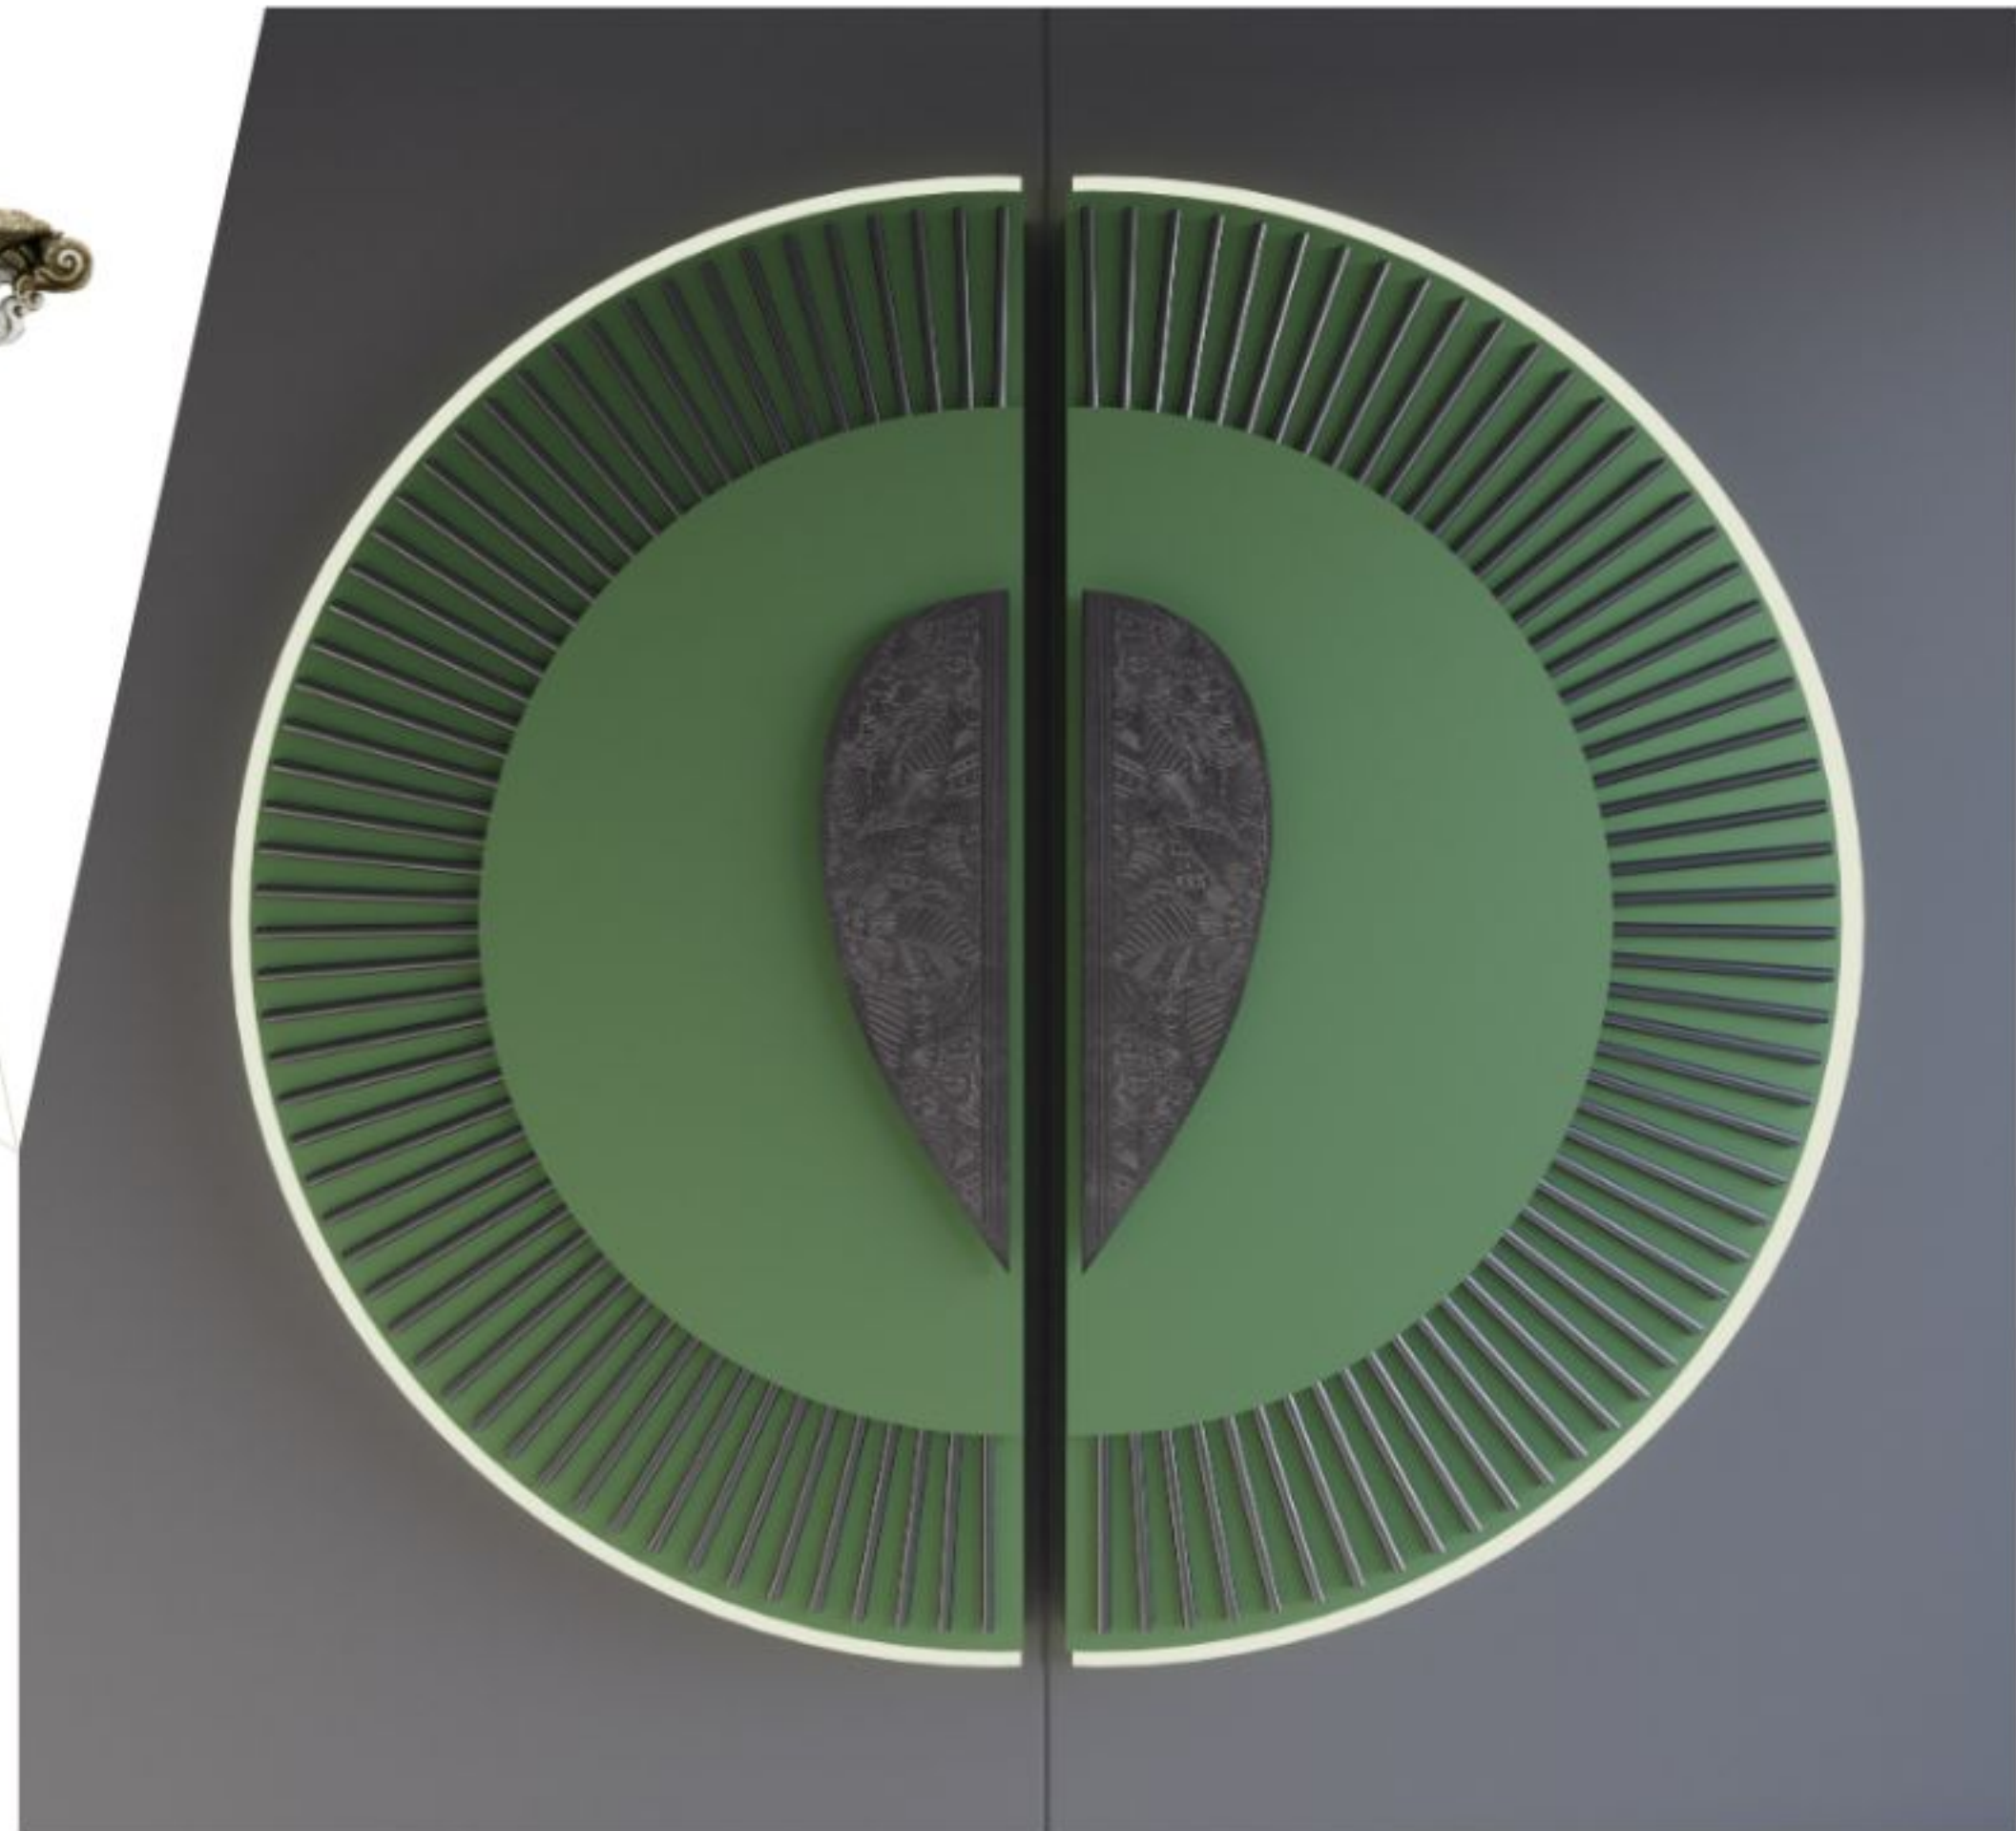

## AS-801

450mm, 600mm, 900mm  
Pvd R.Black / Pvd Black Gold  
Woody / AB Gold

Material : SS 304

STRIKING

**AS-802**

200mm, 300mm, 600mm  
Pvd R.Black / Pvd Black Gold  
Satin CP / Z Black

Material : SS 304

MOMENTS FOR OURSELVES

NEW  
PERSPECTIVES

**AS-803**

Black / AB

Material: SS 304

**AS-804**

300mm, 450mm, 600mm  
Black / Choco Brown / Satin

Material : Aluminium

**BOLD CHARACTER**

**AS-805**

Material : Aluminium

300mm, 450mm, 600mm  
Rose Gold / Black / Pvd Gold / Choco Brown

MAJESTIC