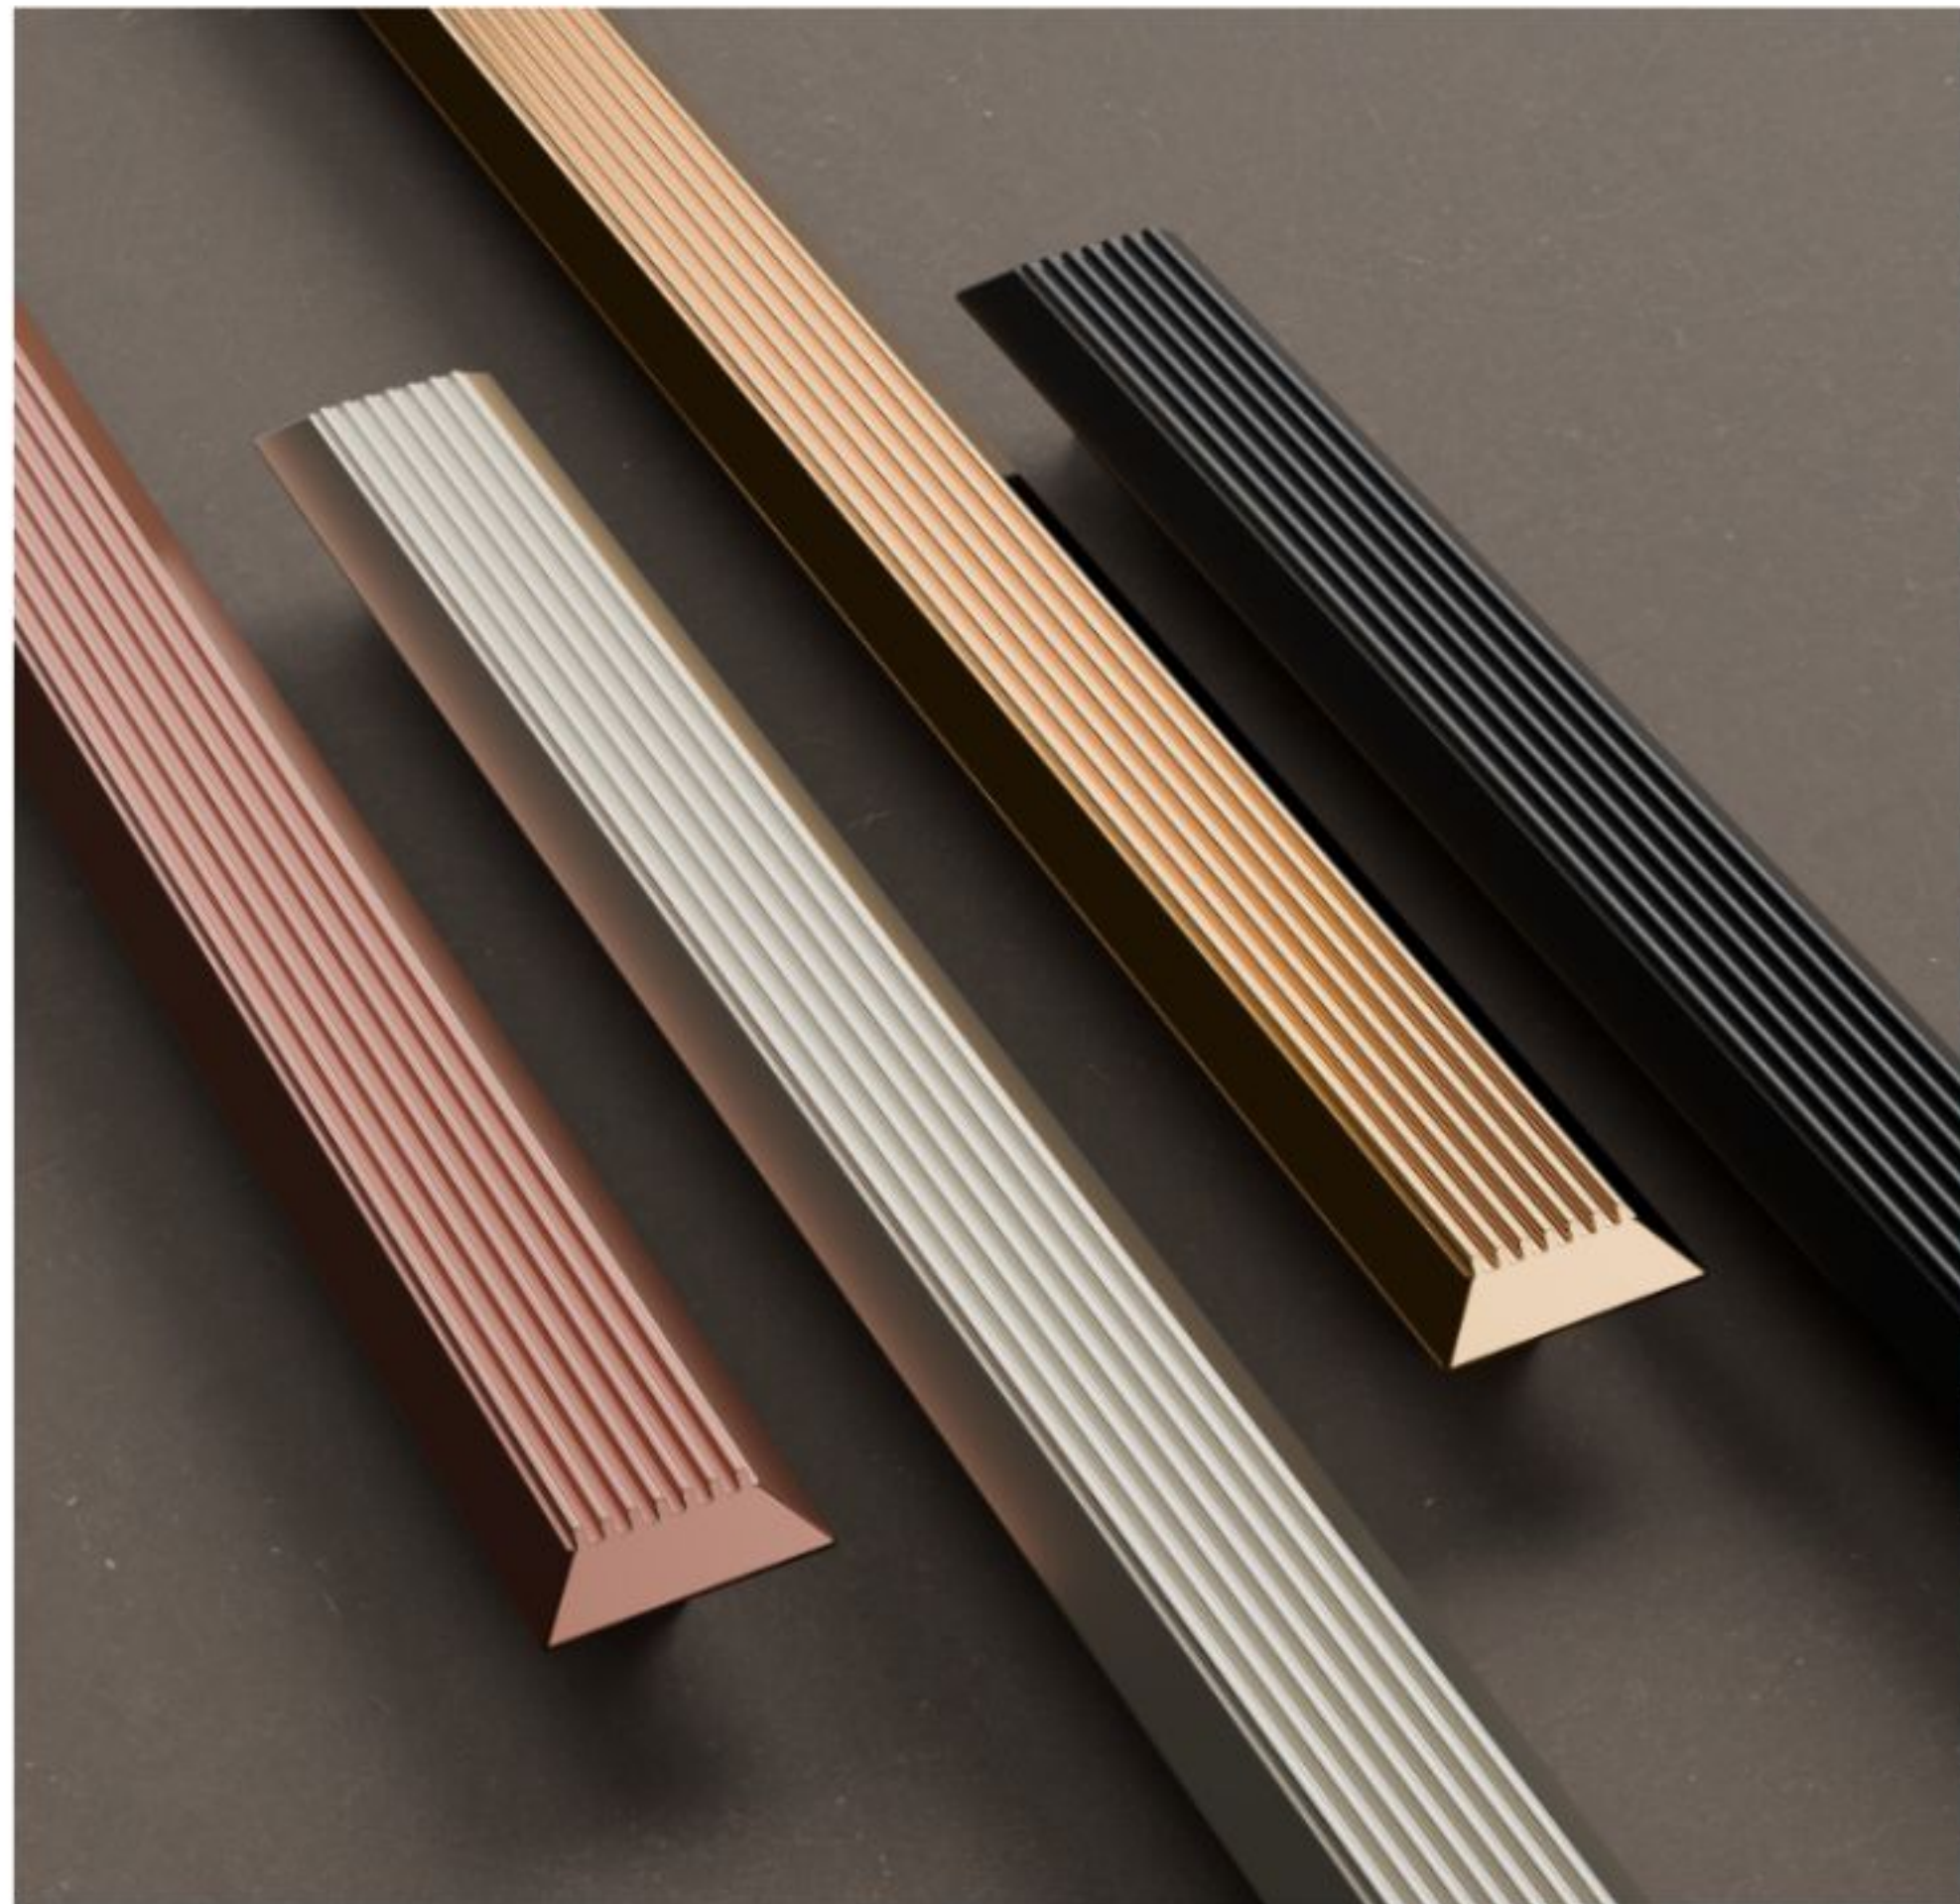

AS-70013

96mm, 160mm, 224mm, 288mm, 576mm, 1154mm
R.Gold / Satin / Black / Pvd Gold

Material : Aluminium

INSPIRING