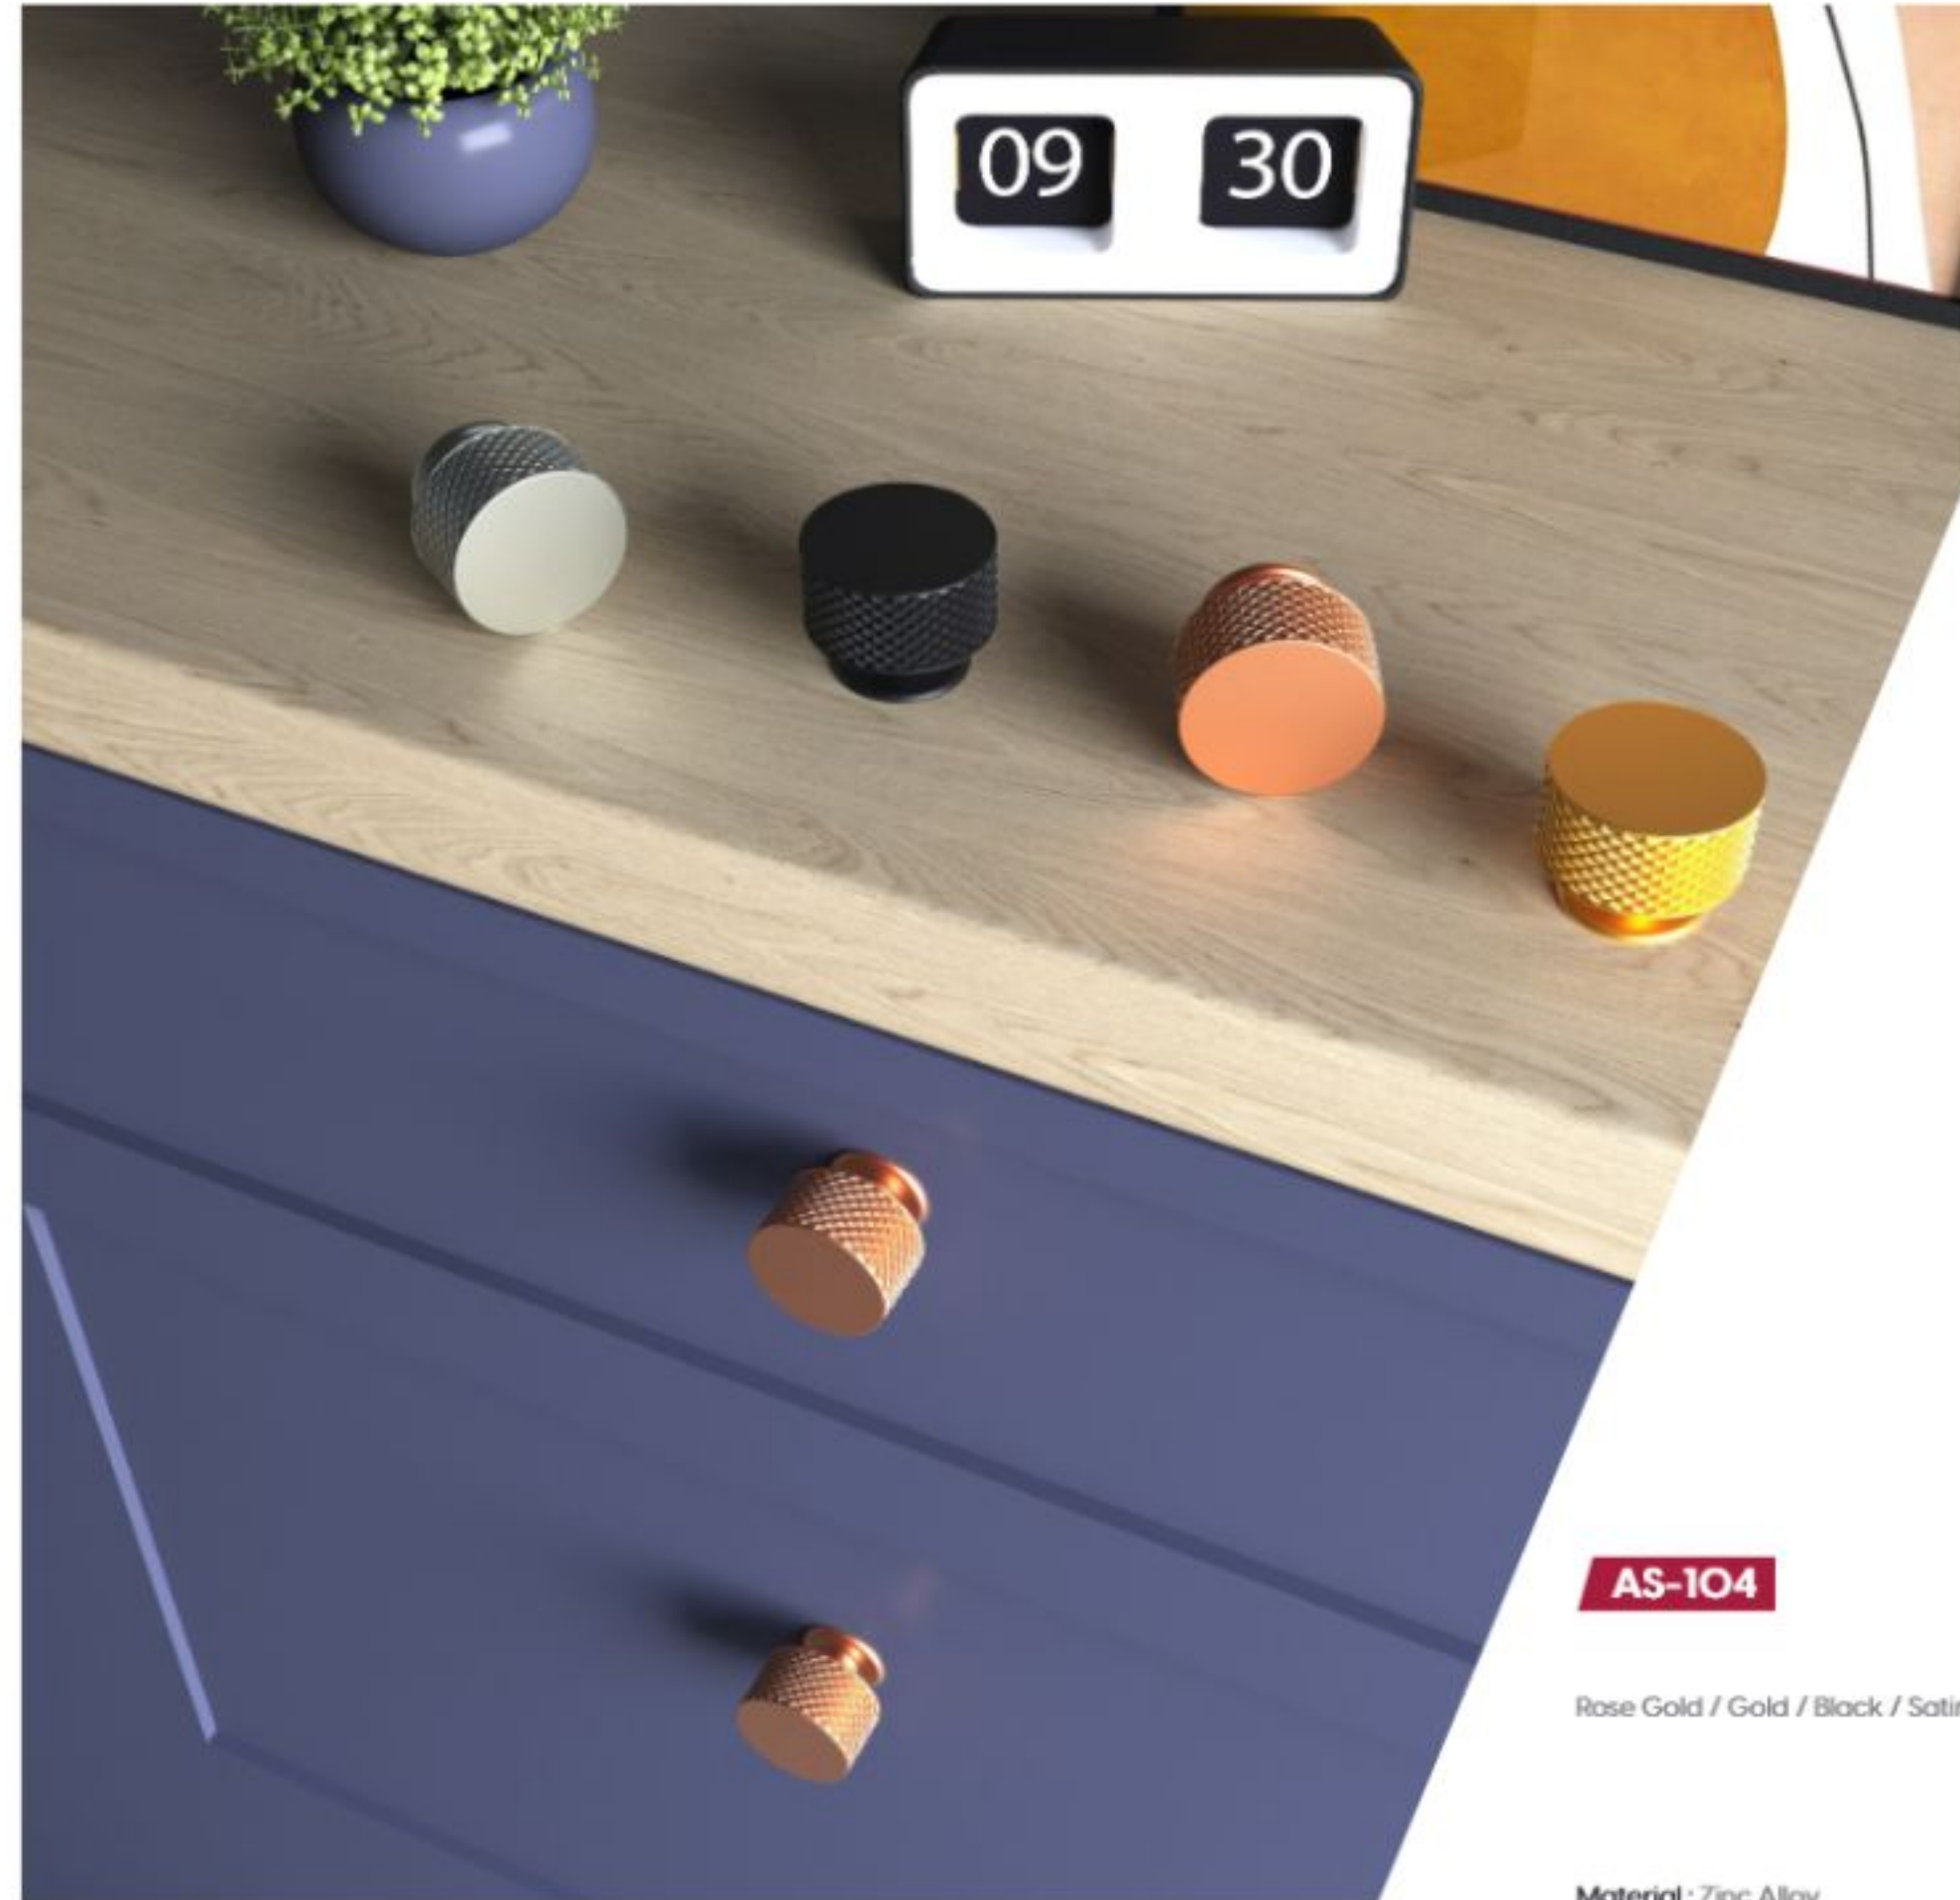

Material: Zinc Alloy

*THE POWER OF QUIET DESIGN*

AS-70006

96mm, 160mm, 224mm  
Pvd Rose Gold / Pvd Gold / Black

Material: Zinc Alloy

UNCONVENTIONAL

LEADING  
DESIGNS  
FOR  
ARCHITECTURE

KNOB