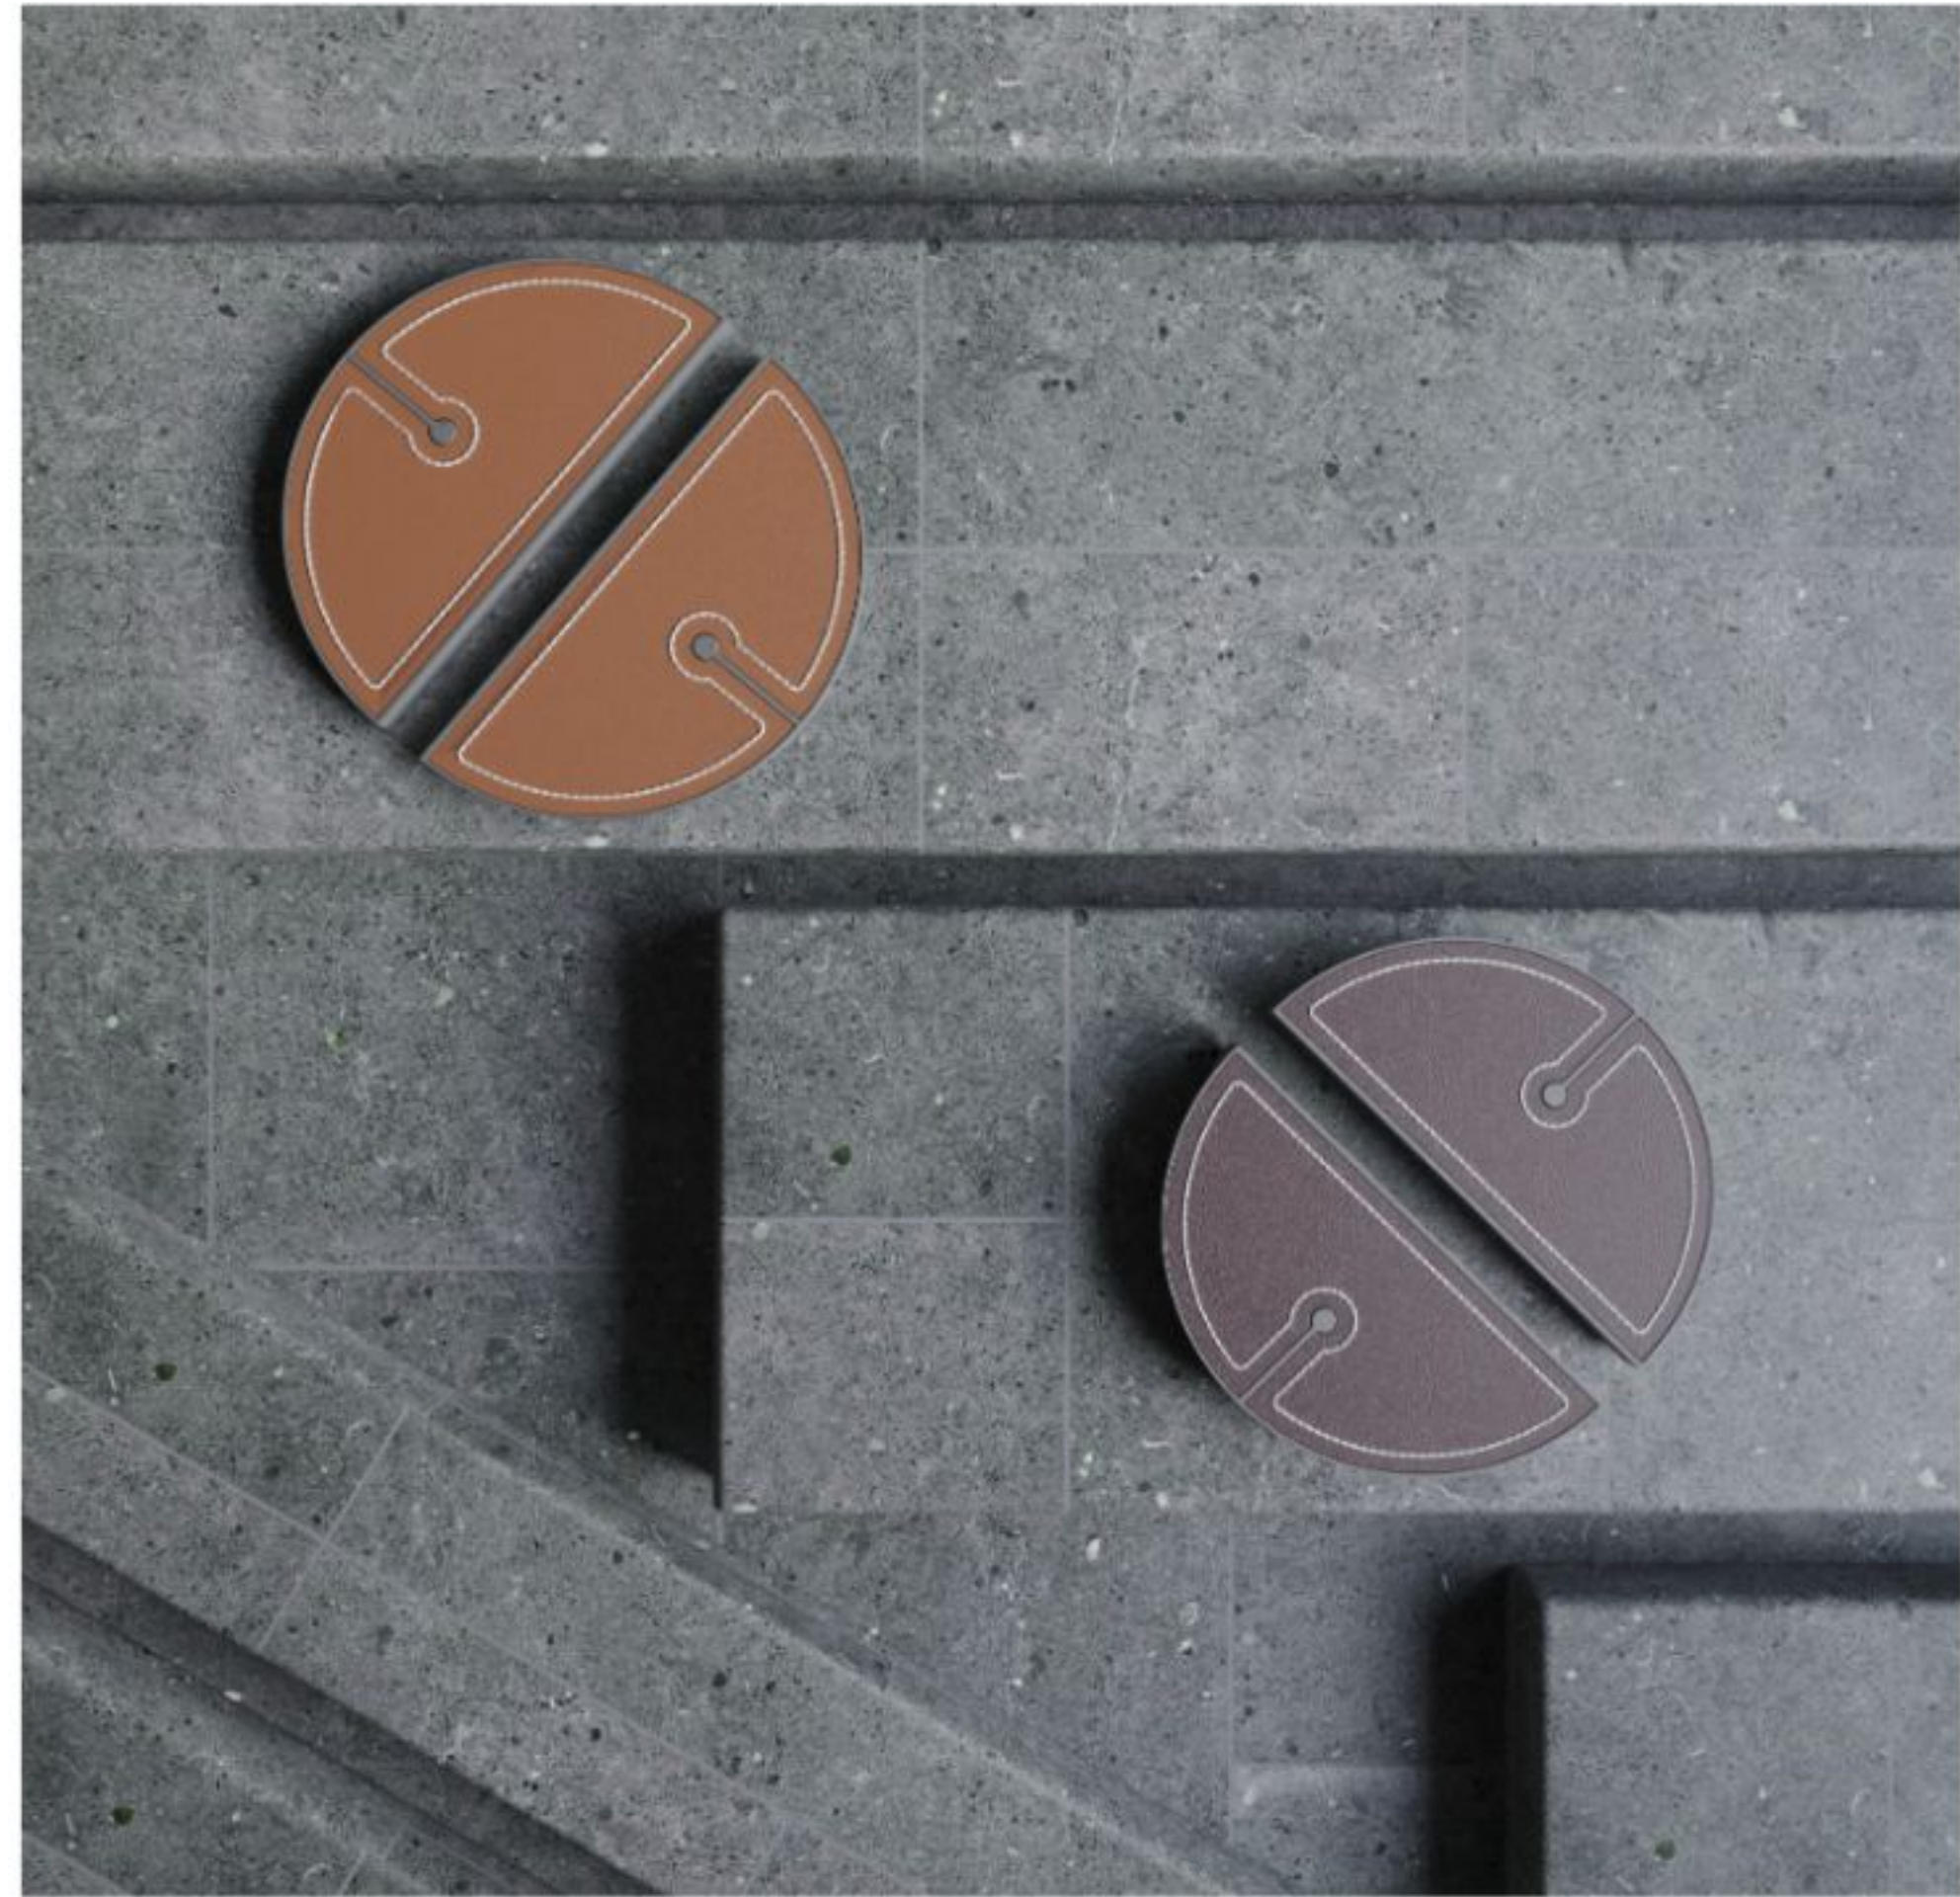

AS-150

Orange / Brown

Material: Lather + Zinc Alloy

PAMPERING SANCTUARY