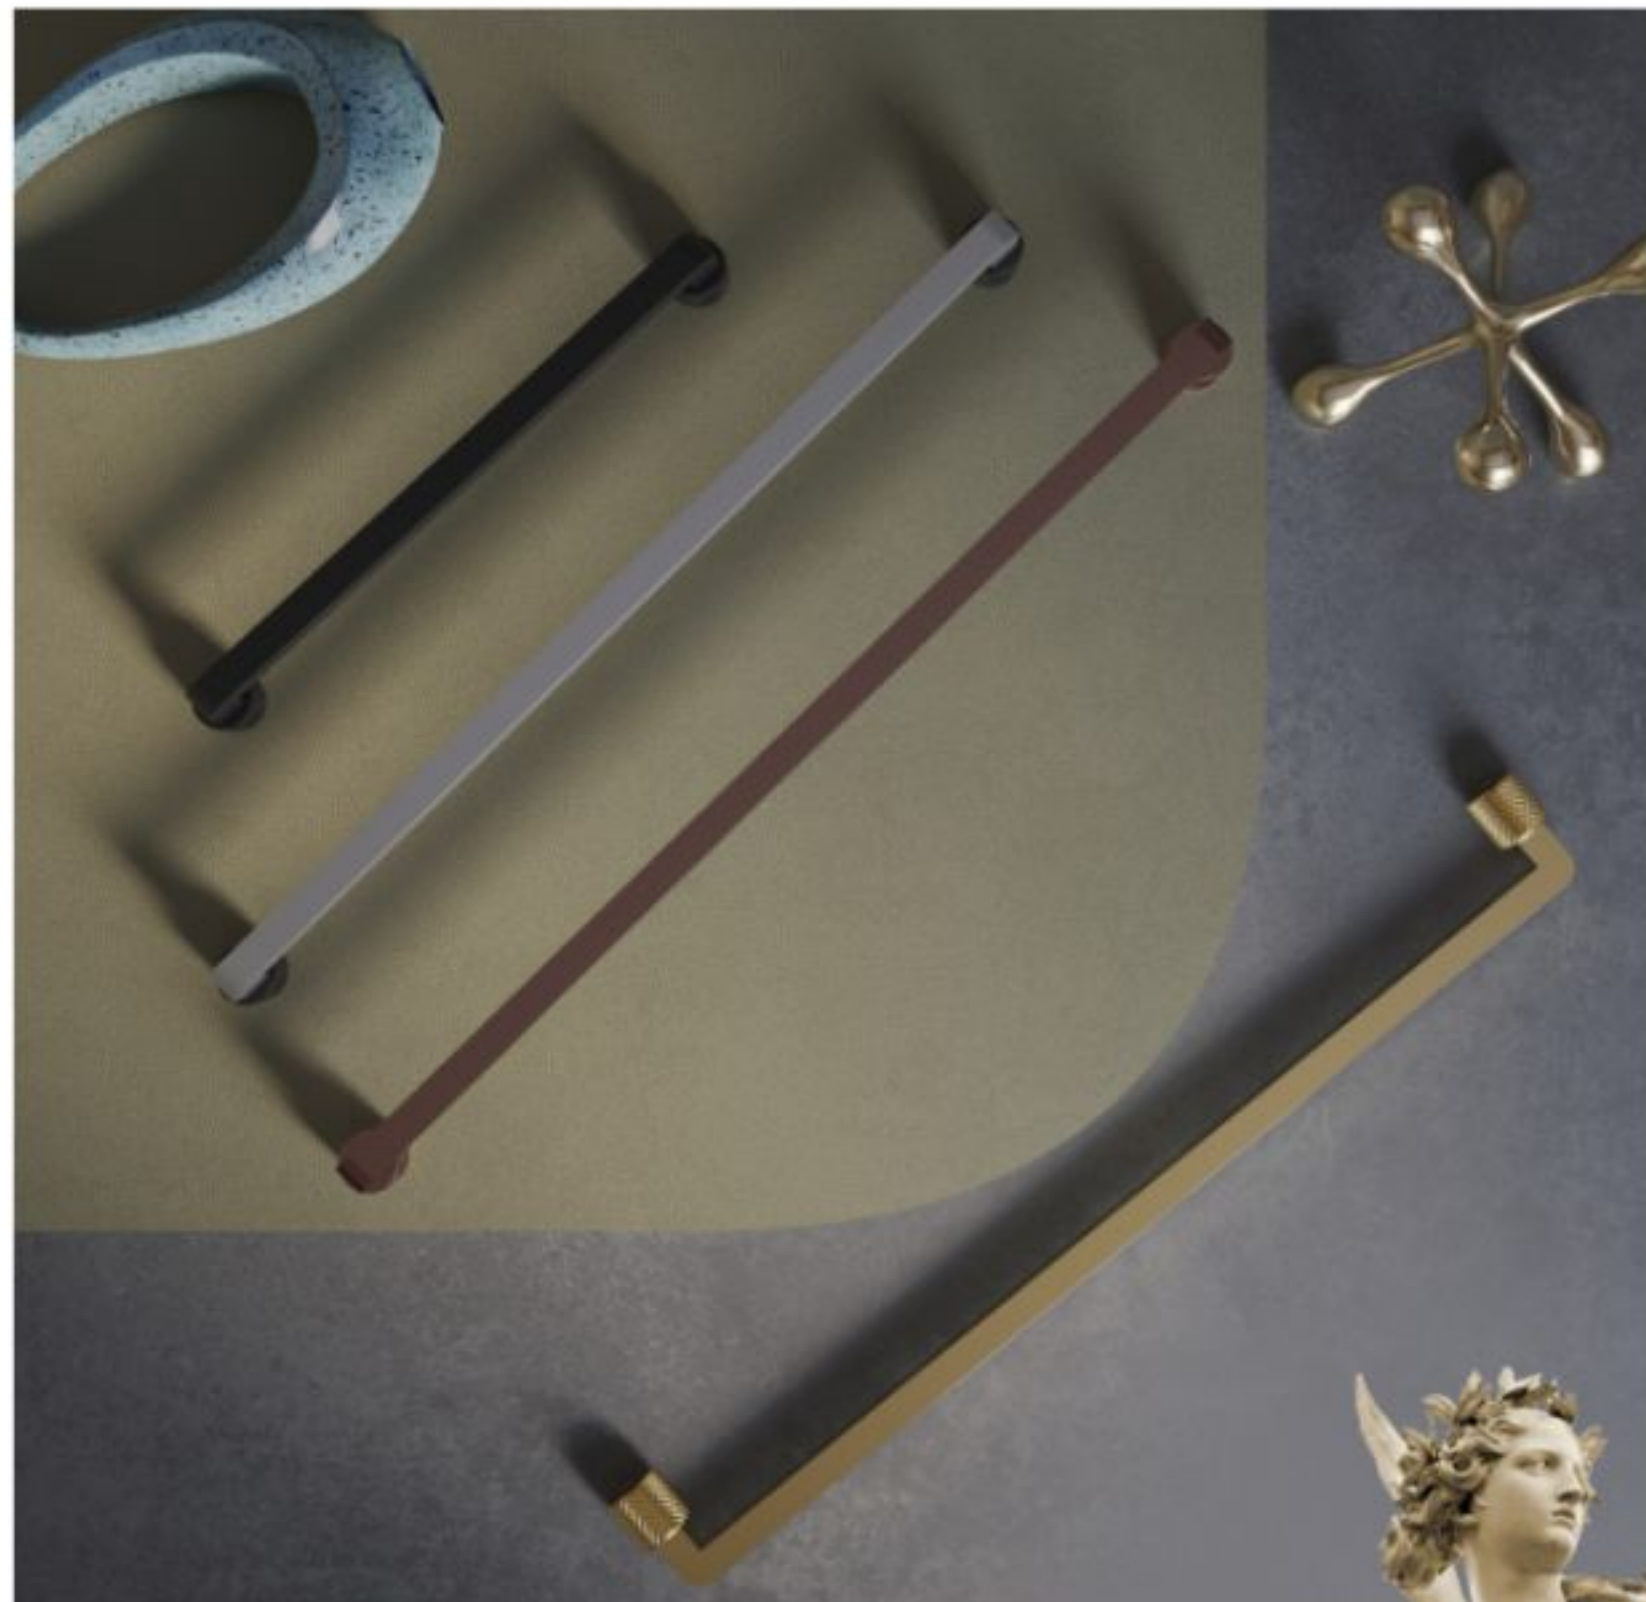

AS-70027

96mm, 160mm, 224mm, 288mm, 448mm, 576mm
Pvd Rose / Pvd Gold / Satin / Black

Material: SS 304

INSIDE, OUTSIDE,
EVERYWHERE