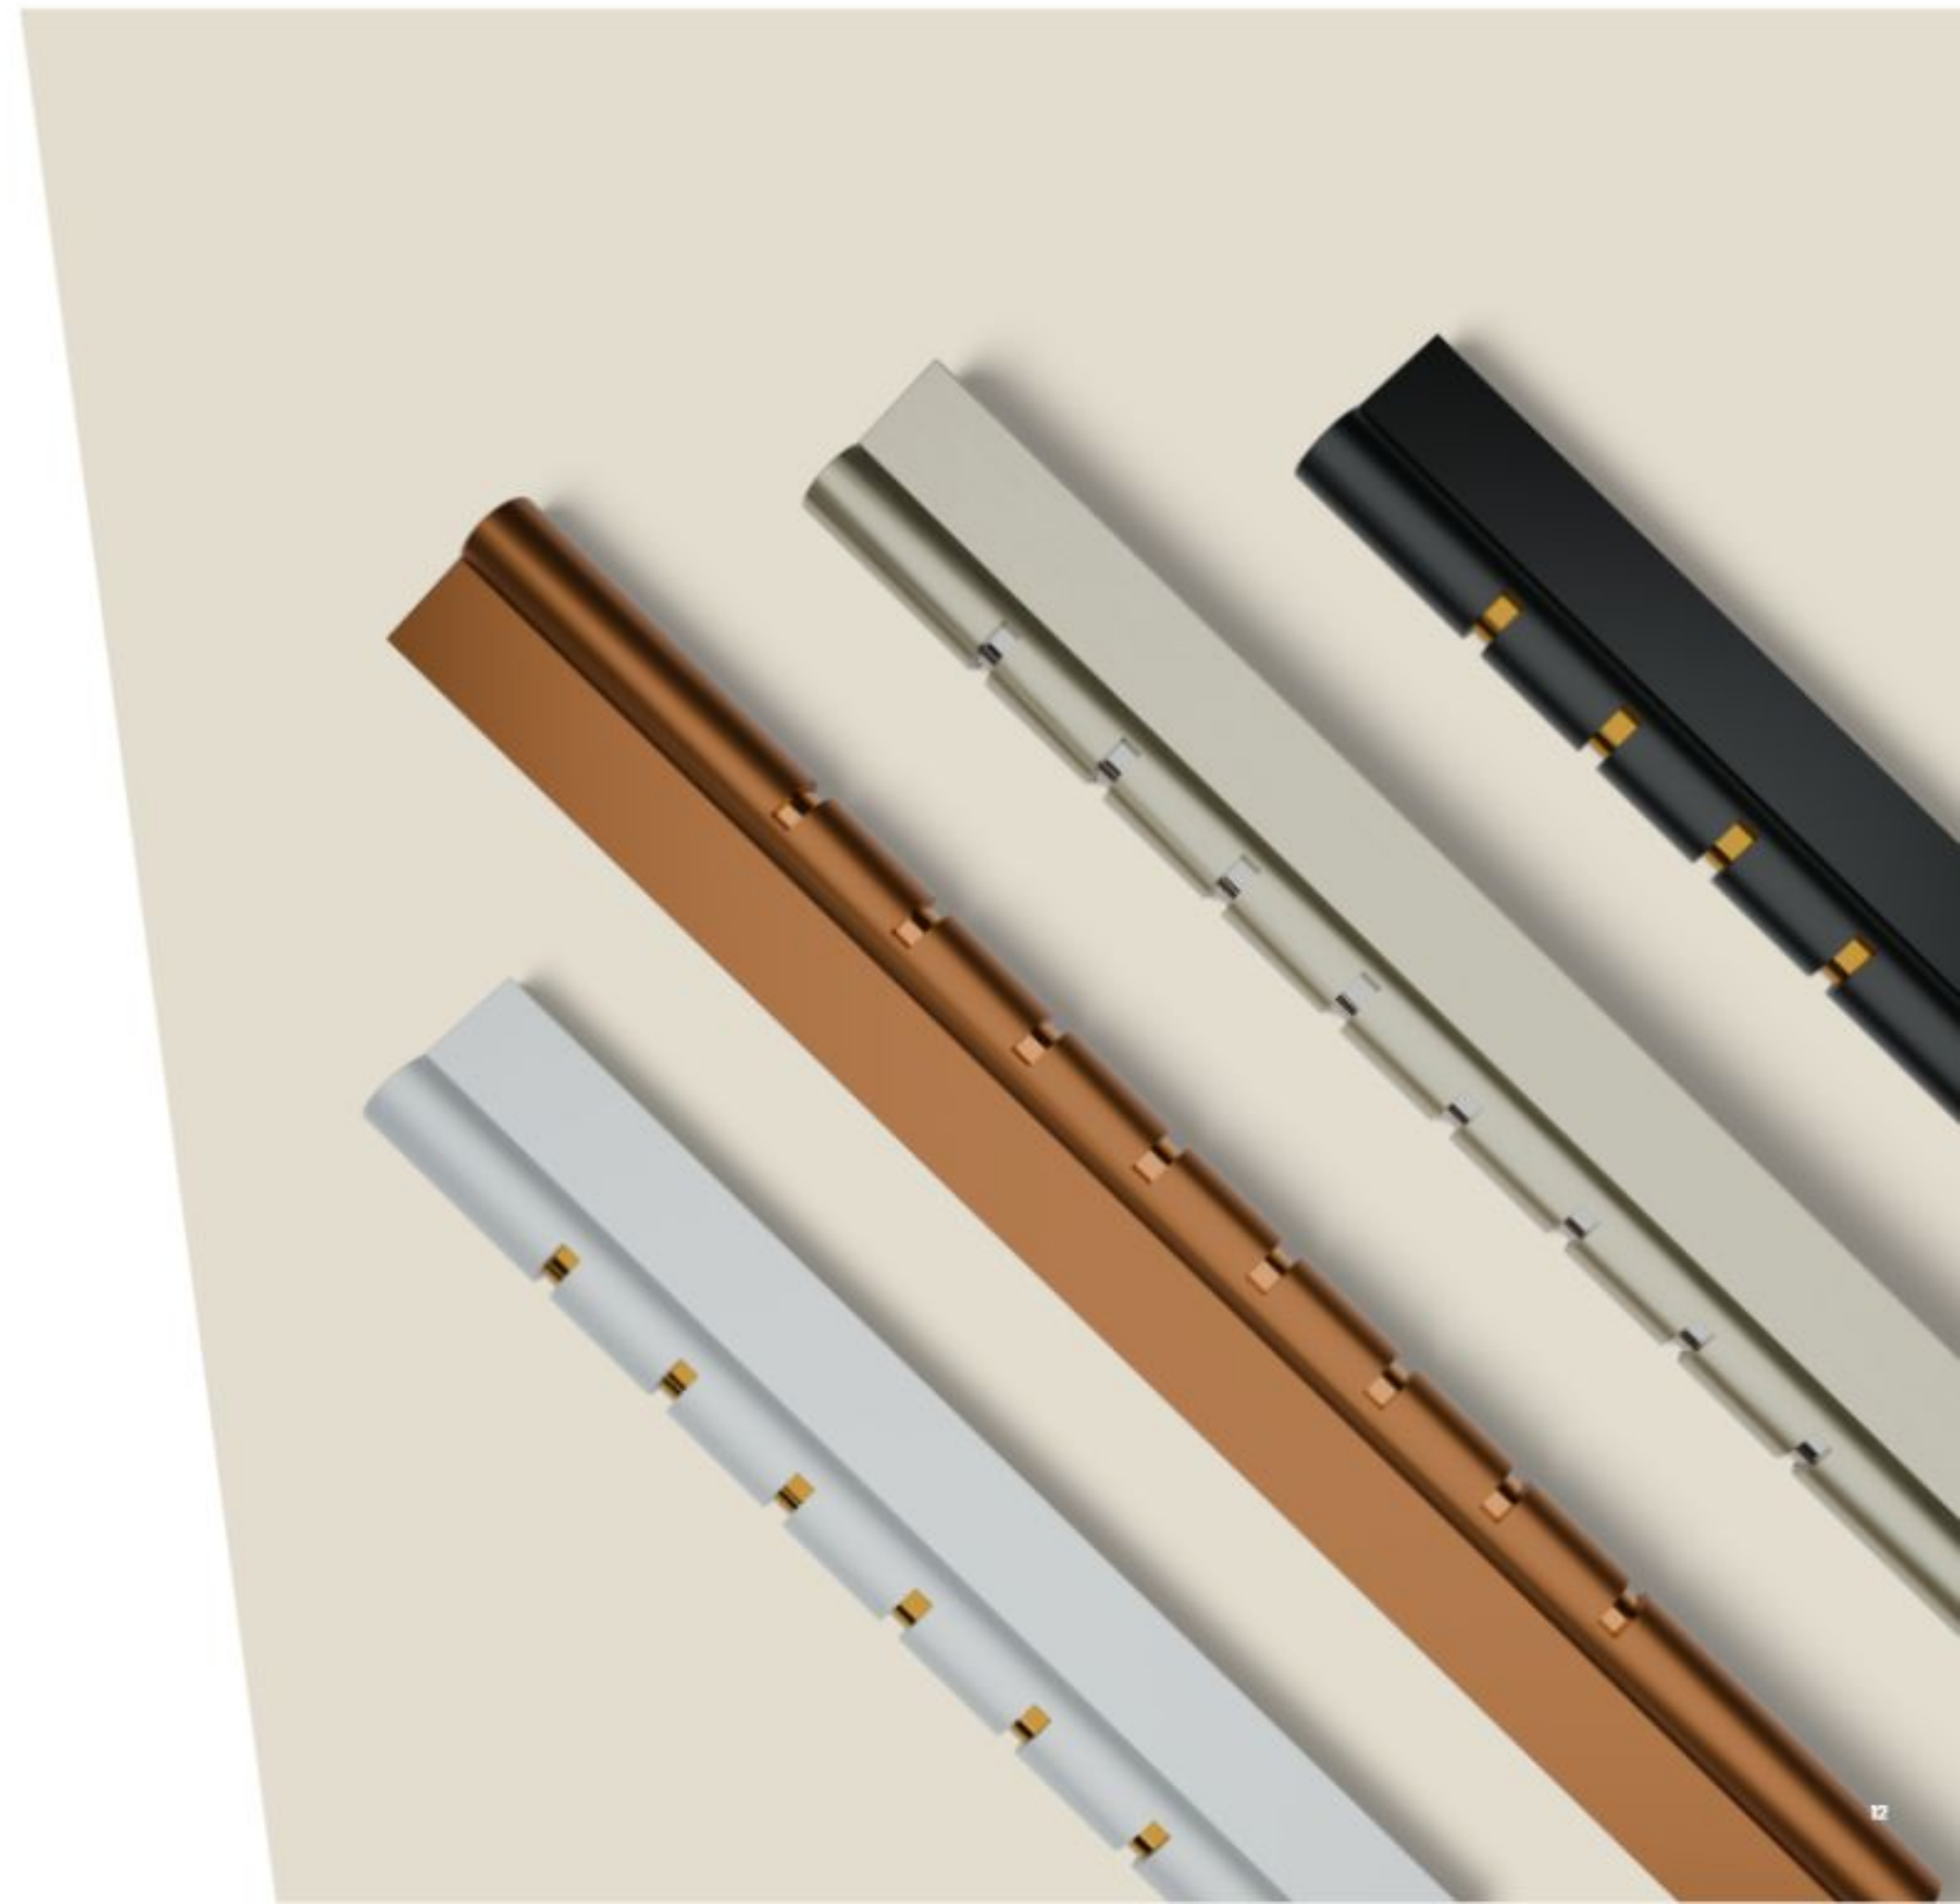

AS-70015

96mm, 160mm, 224mm, 288mm,
576mm, 1154mm

White Rose Gold / Black Gold /
Comby Rose Gold / Satin CP

Material: Aluminium