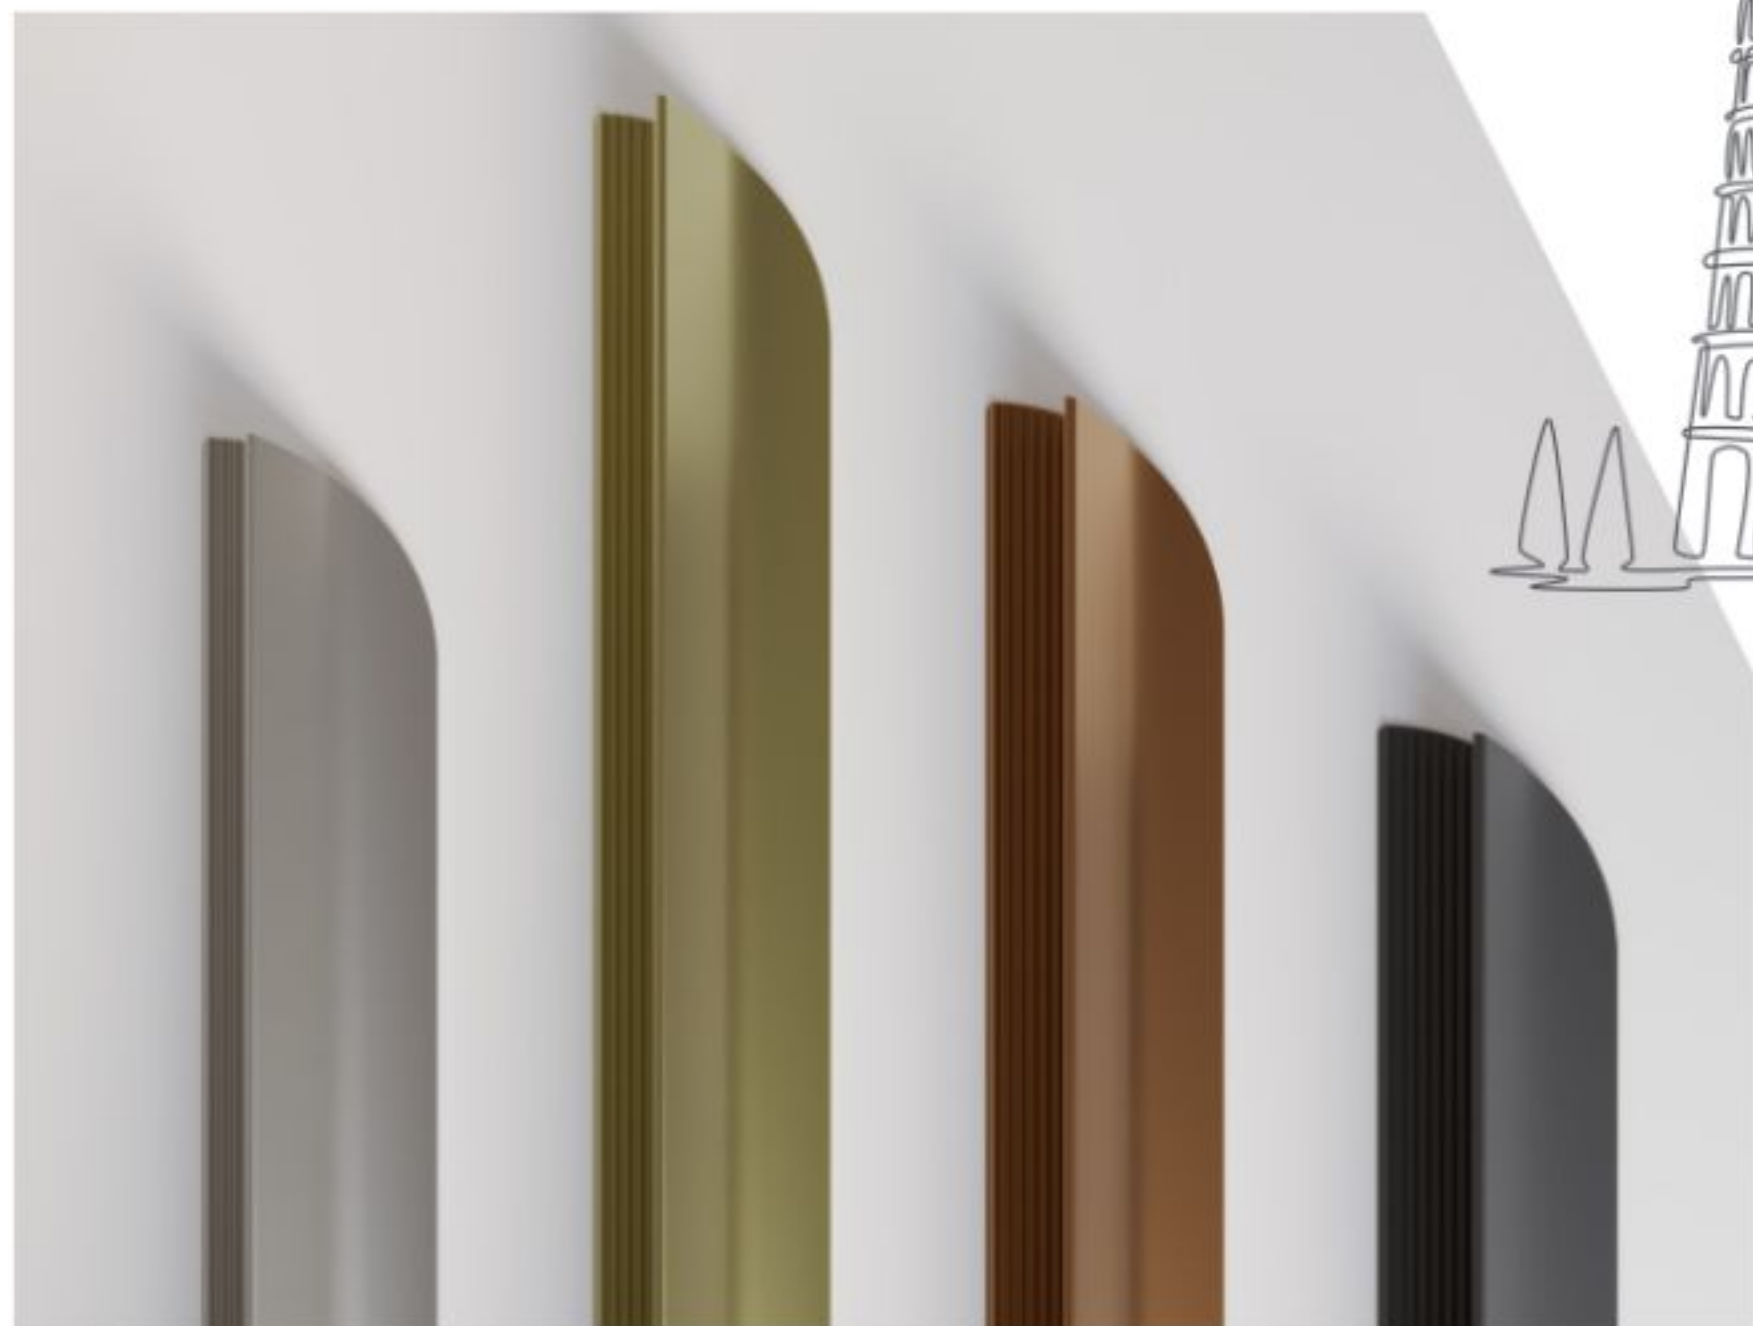

AS-70019

96mm, 160mm, 288mm, 576mm, 896mm
R.Gold / Gold / Satin / Z Black

Material: Aluminium