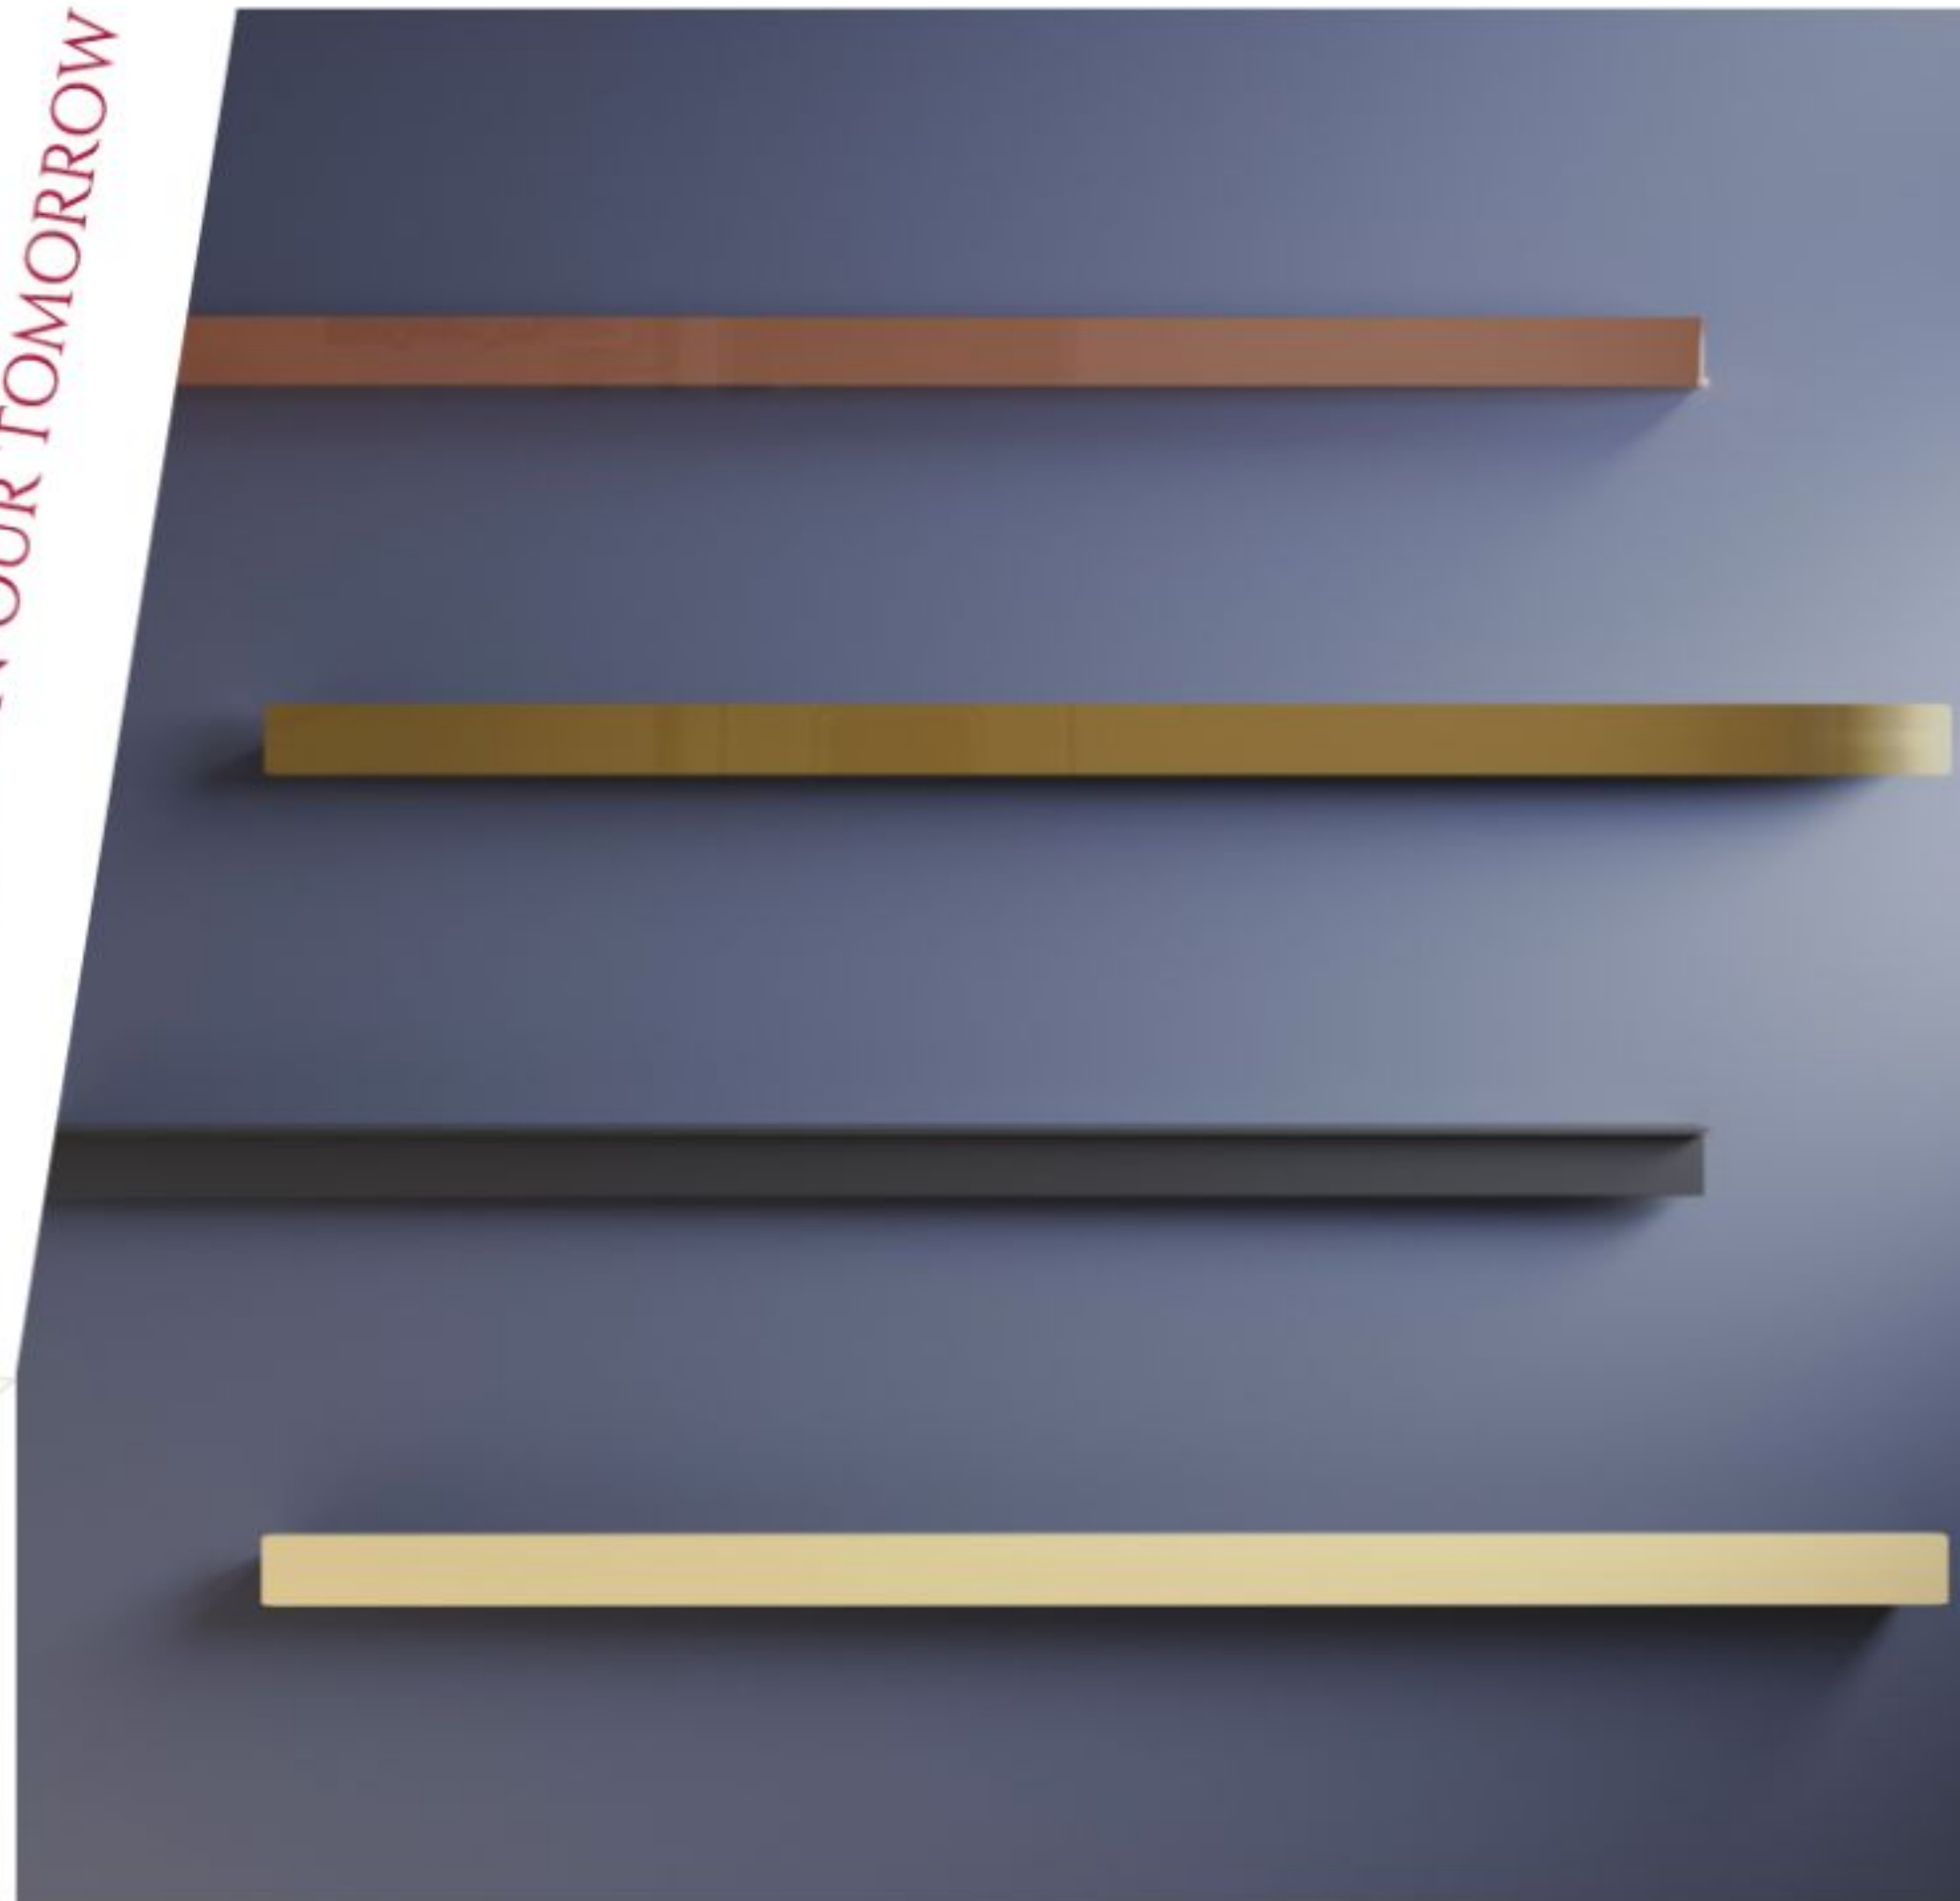

DESIGN OUR TOMORROW