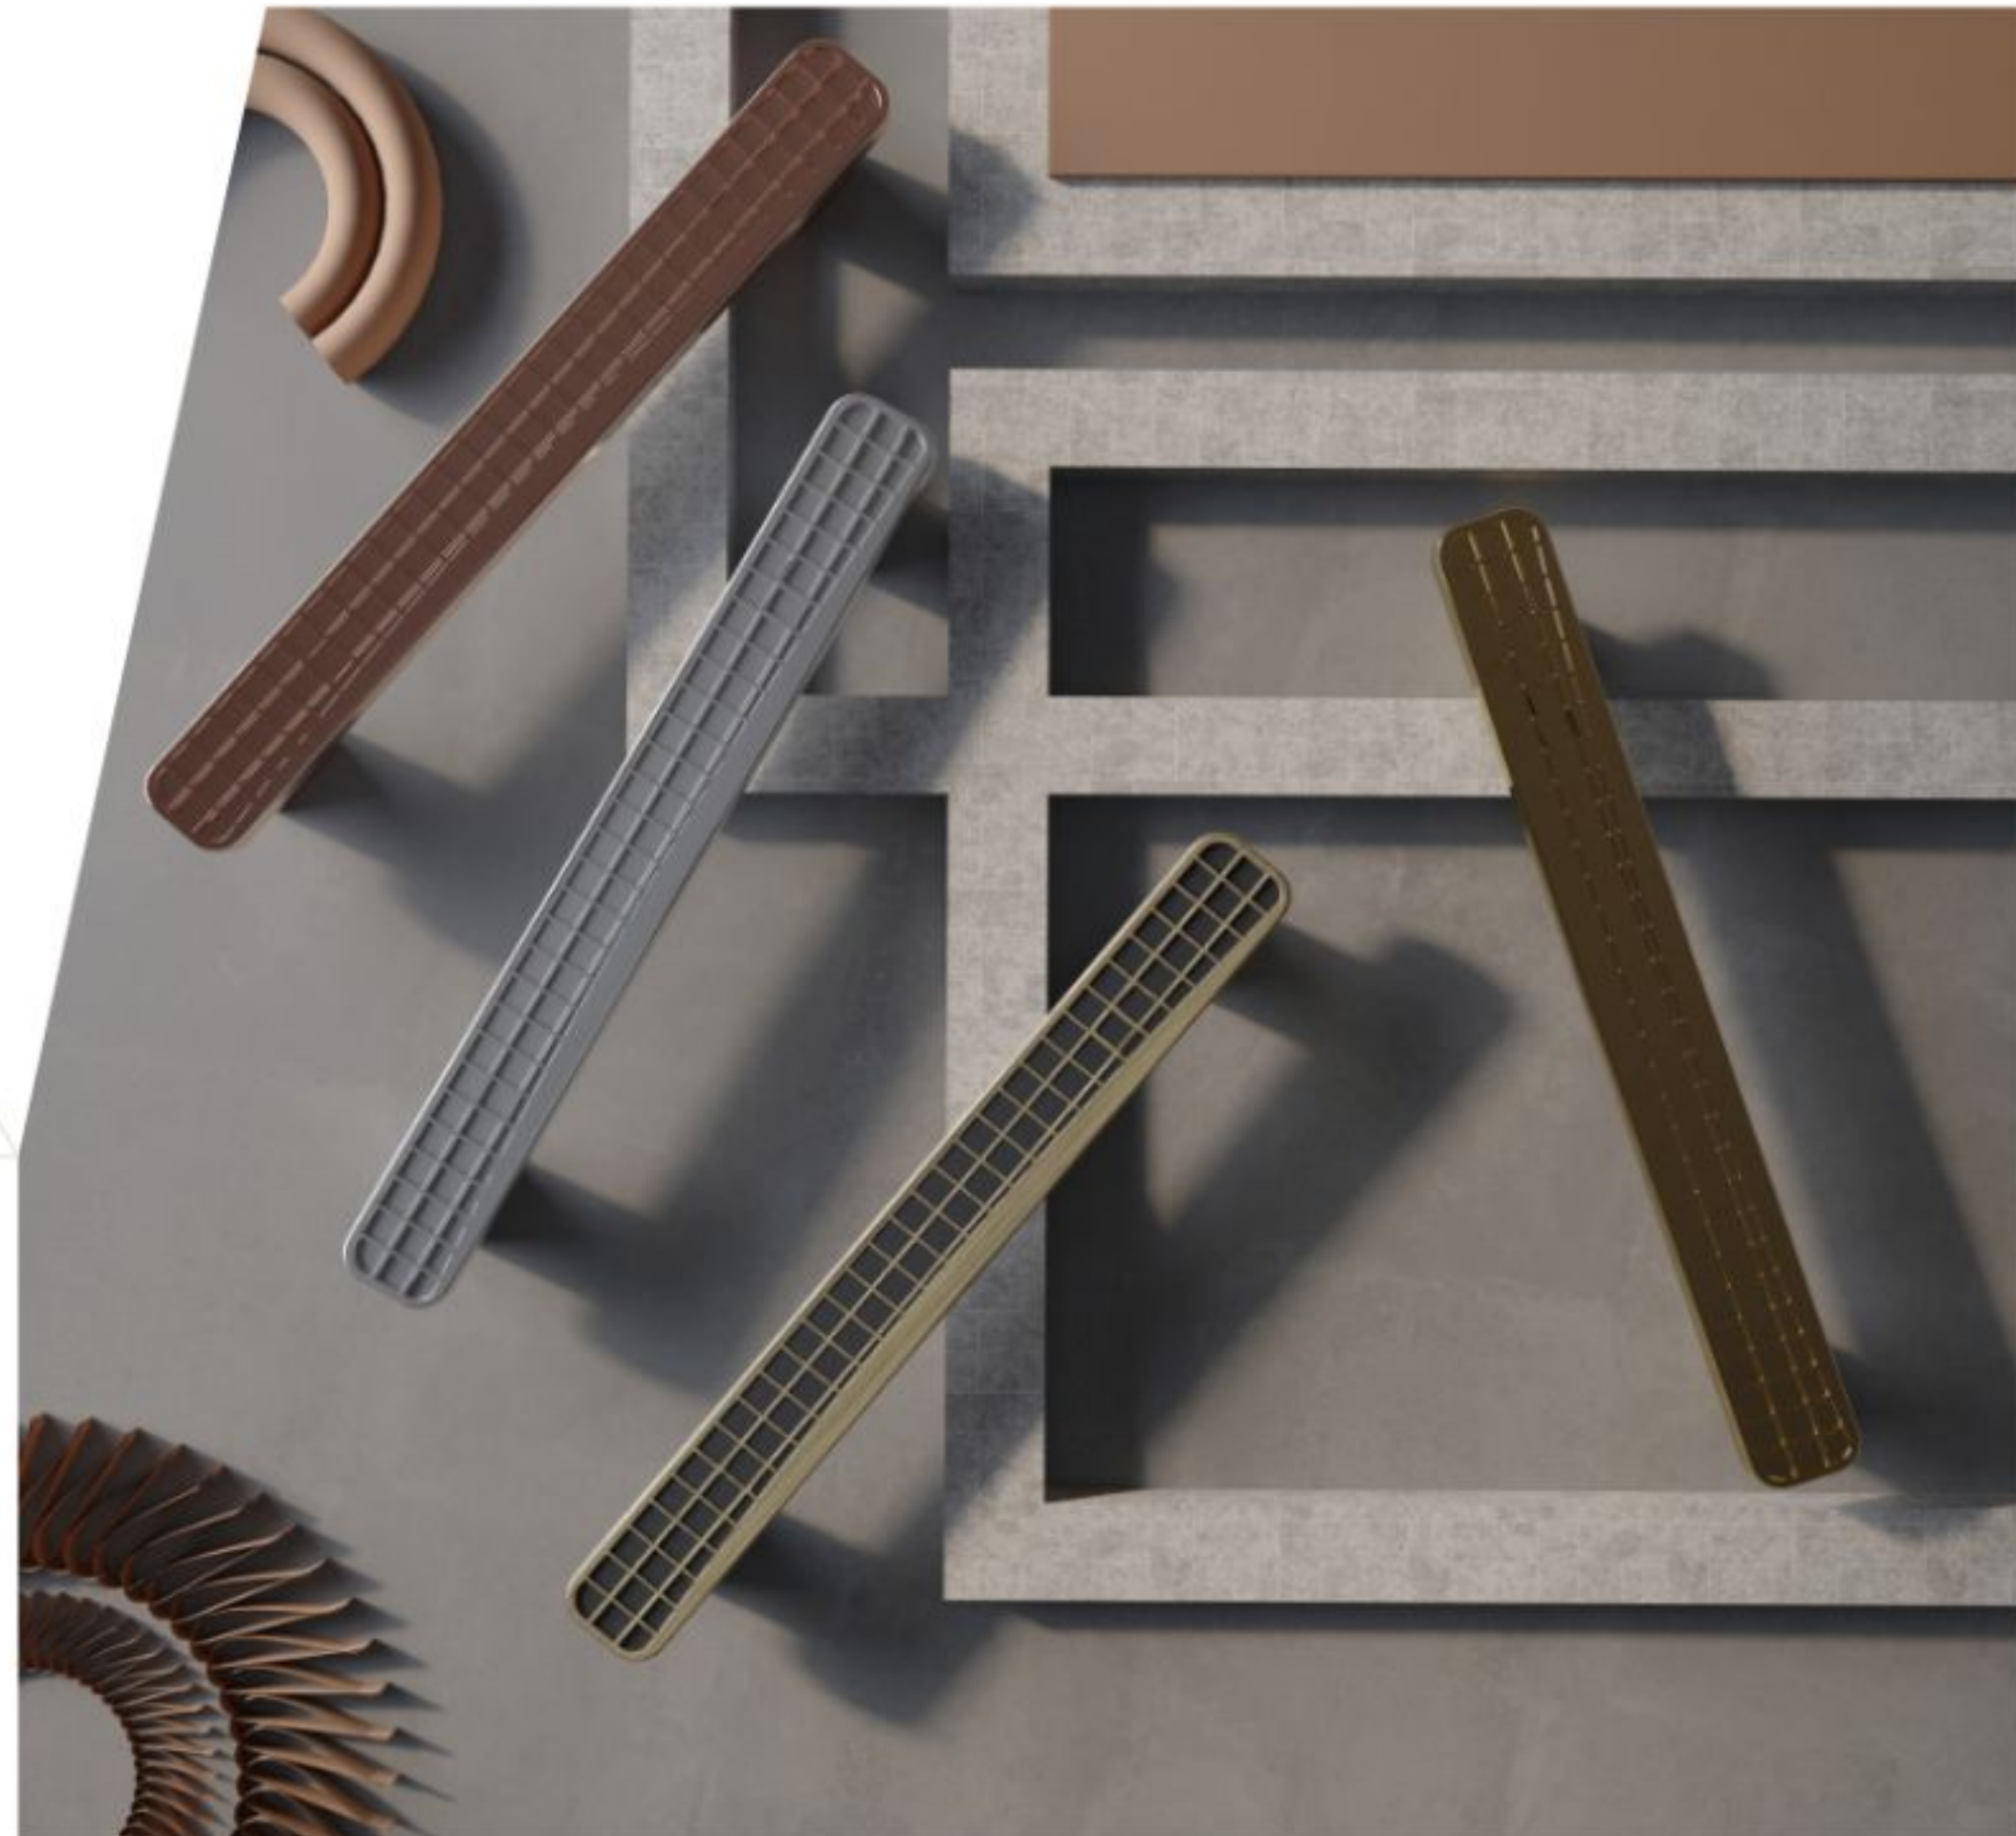

**Material:** Zinc Alloy

**PERFECTION  
IN EVERY  
DIMENSION**

**AS-70018**

96mm, 160mm, 224mm, 288mm  
R.Gold / Gold / Satin / AB

Material : Zinc Alloy

**AS-70019**

96mm, 160mm, 288mm, 576mm, 896mm  
R.Gold / Gold / Satin / Z Black