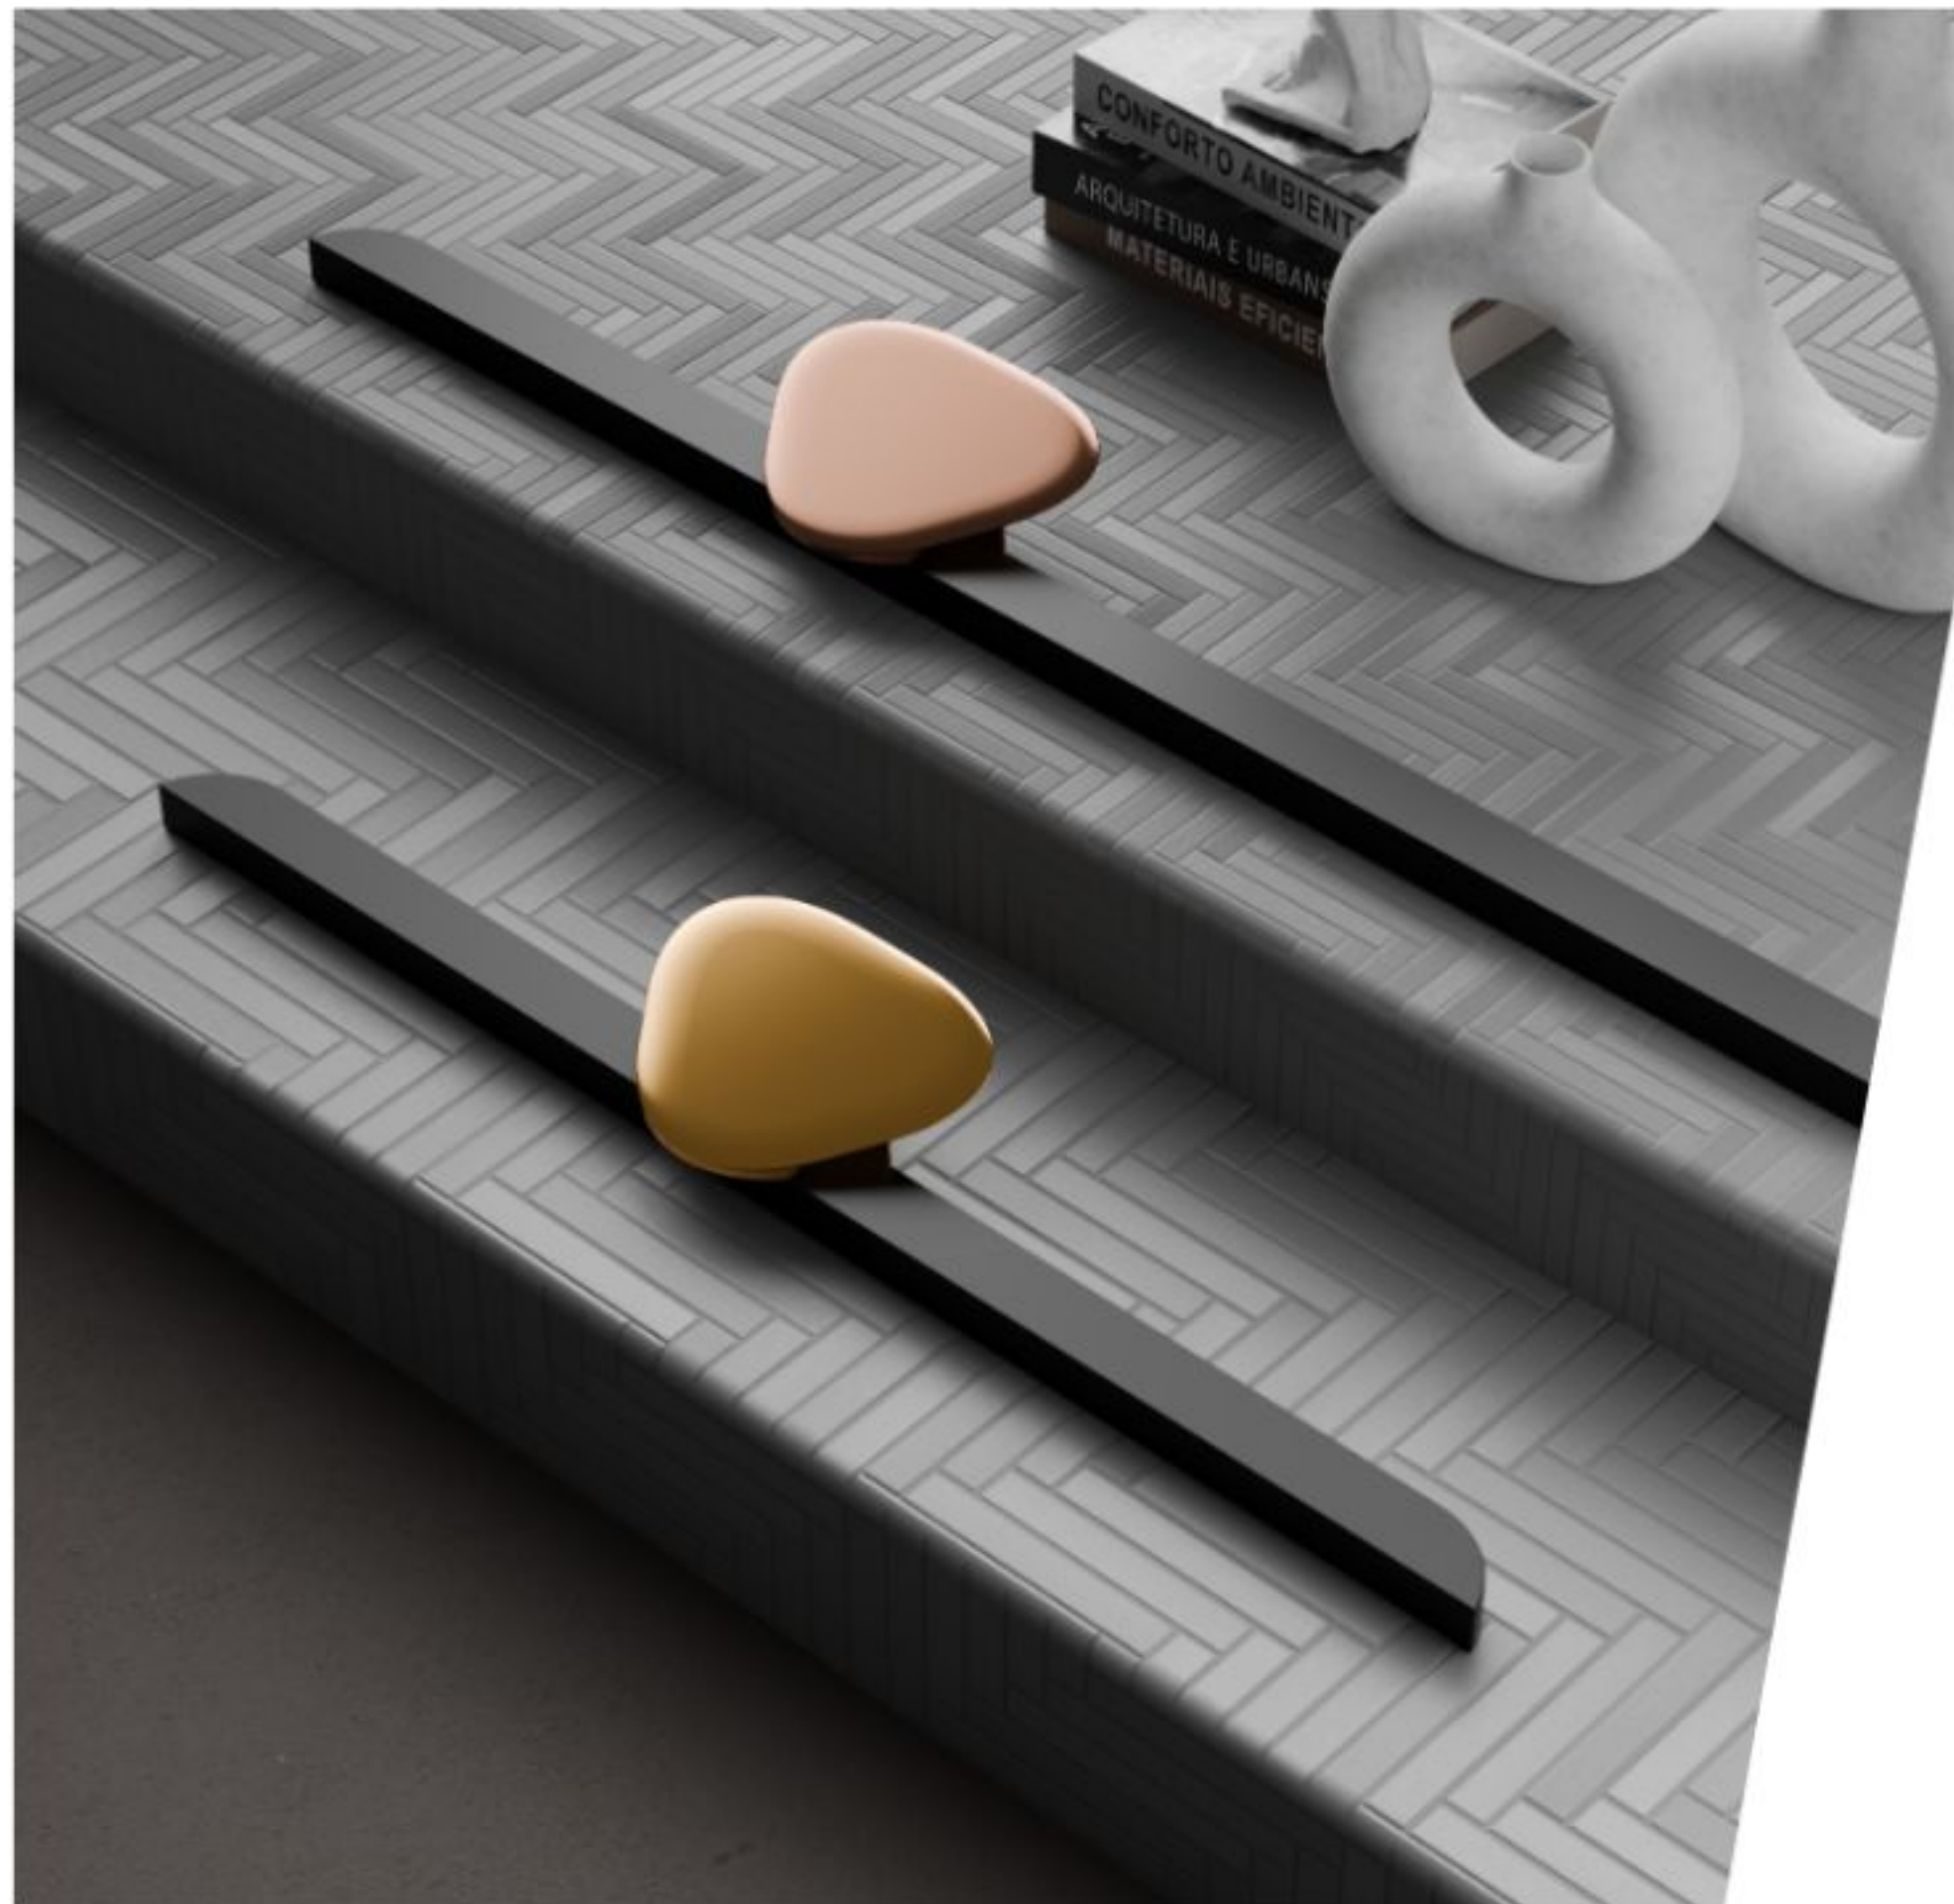

AS-70025

160mm, 450mm, 900mm
Black Gold / Black Rose Gold

Material: Zinc Alloy + Aluminium

A WORLD
OF
DESIGN