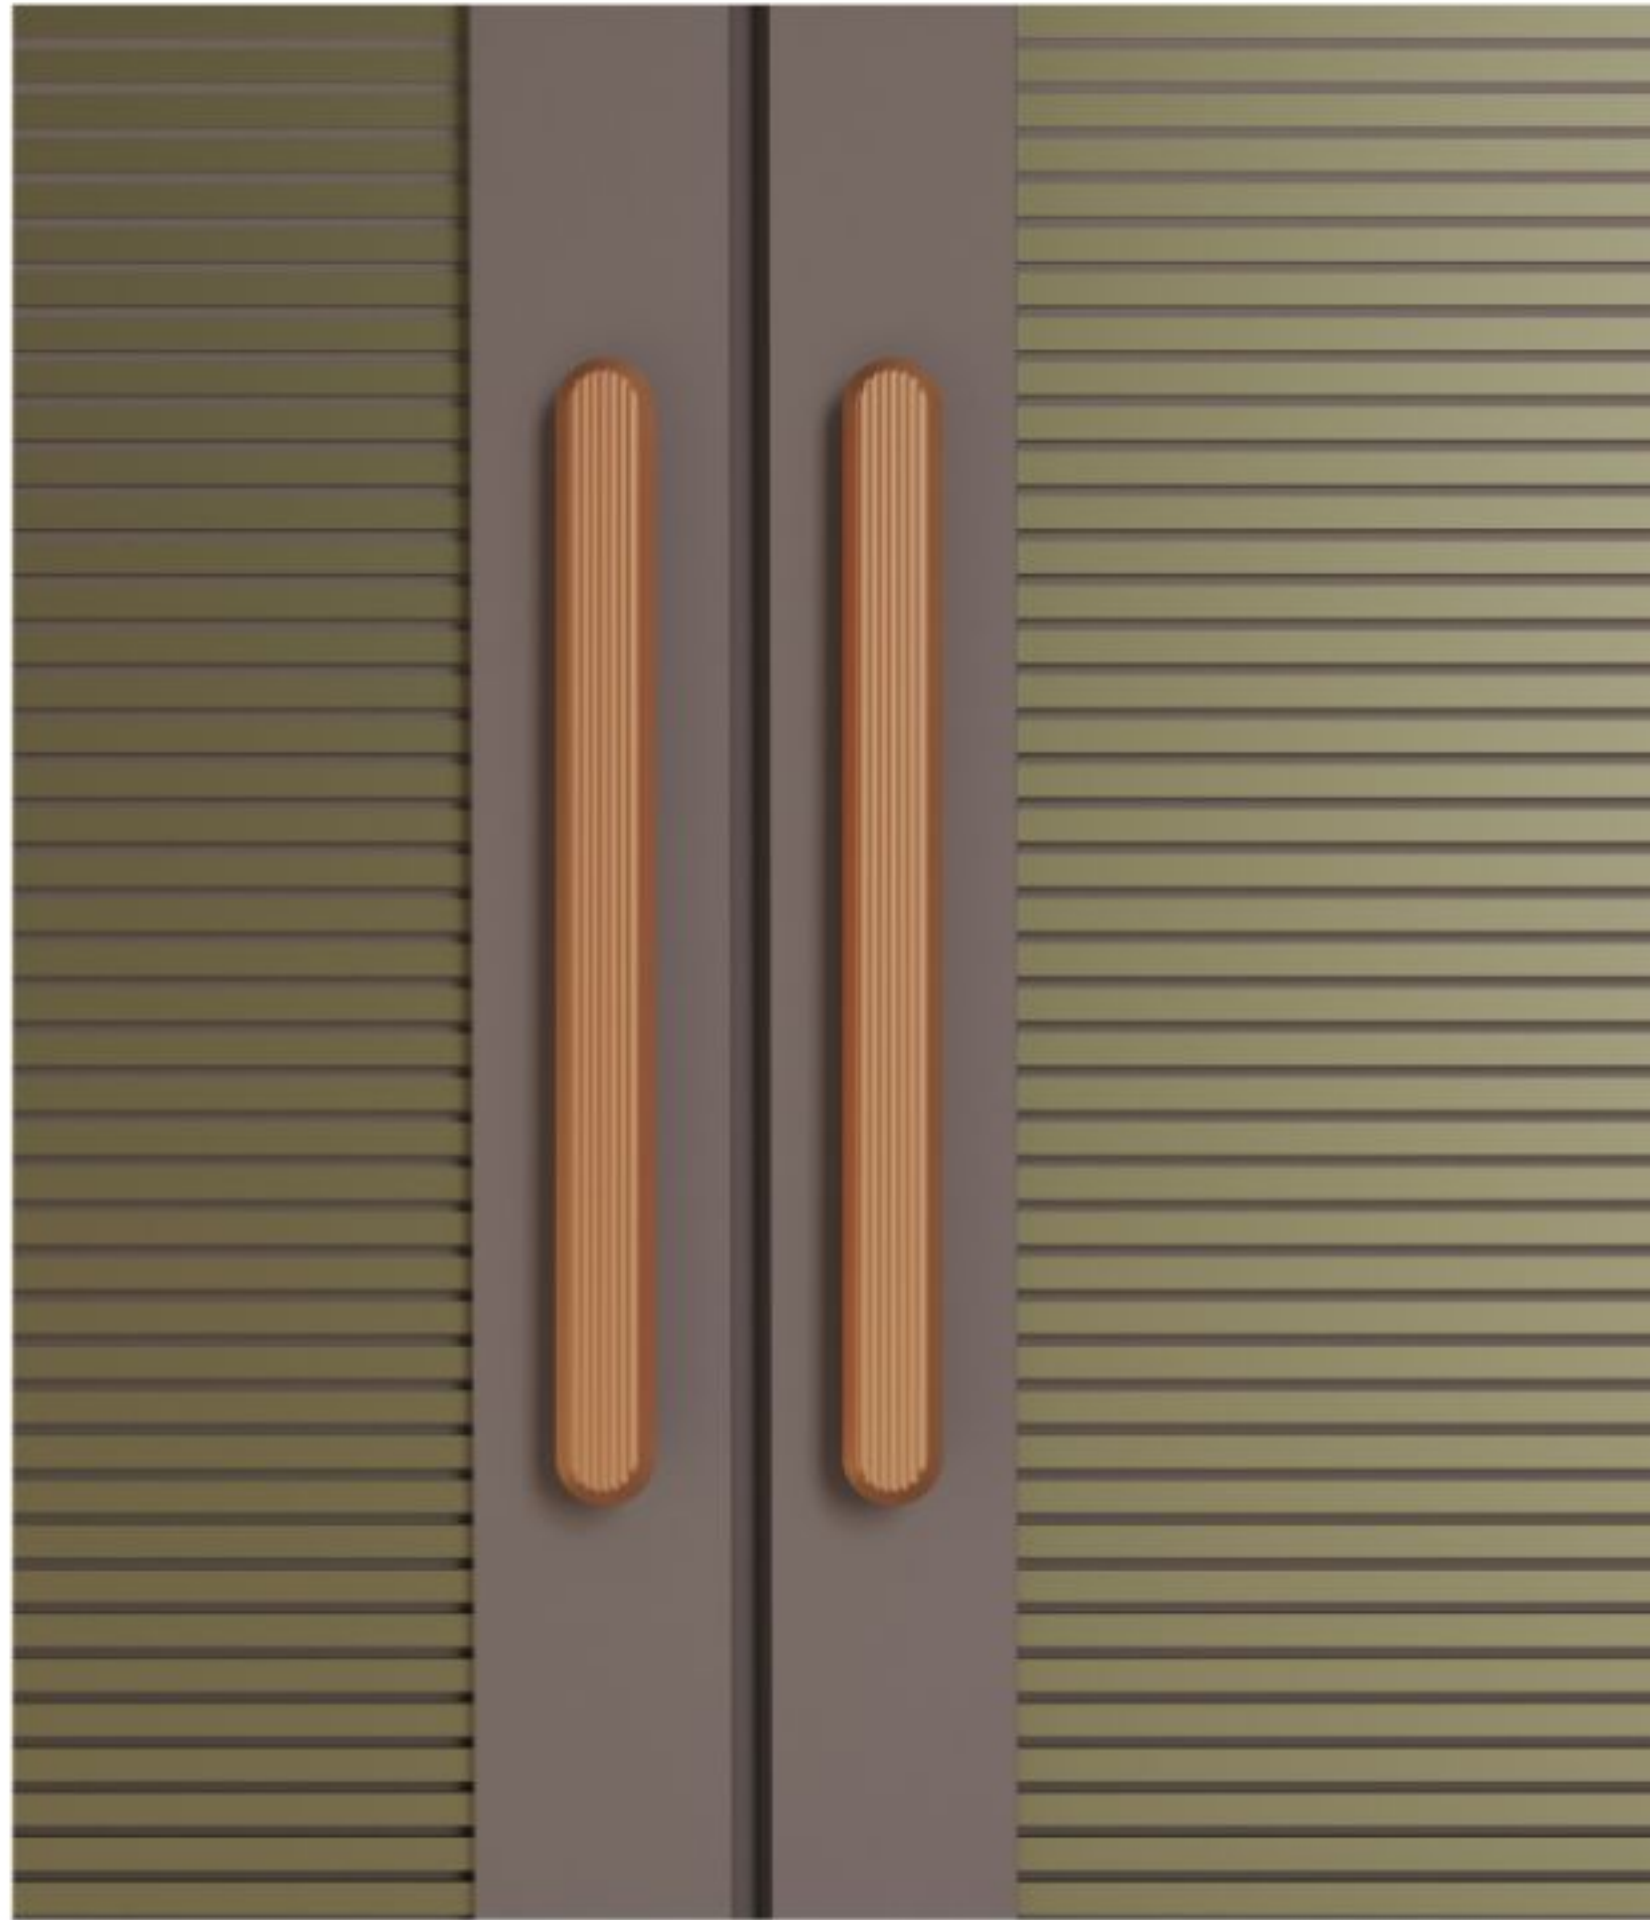

INSPIRING

**AS-70014**

96mm, 160mm, 224mm, 288mm,  
576mm, 1154mm  
R.Gold / Satin / Black / Pvd Gold

Material : Aluminium

THE POWER OF QUIET DESIGN

**AS-70015**

96mm, 160mm, 224mm, 288mm,  
576mm, 1154mm

White Rose Gold / Black Gold /  
Comby Rose Gold / Satin CP