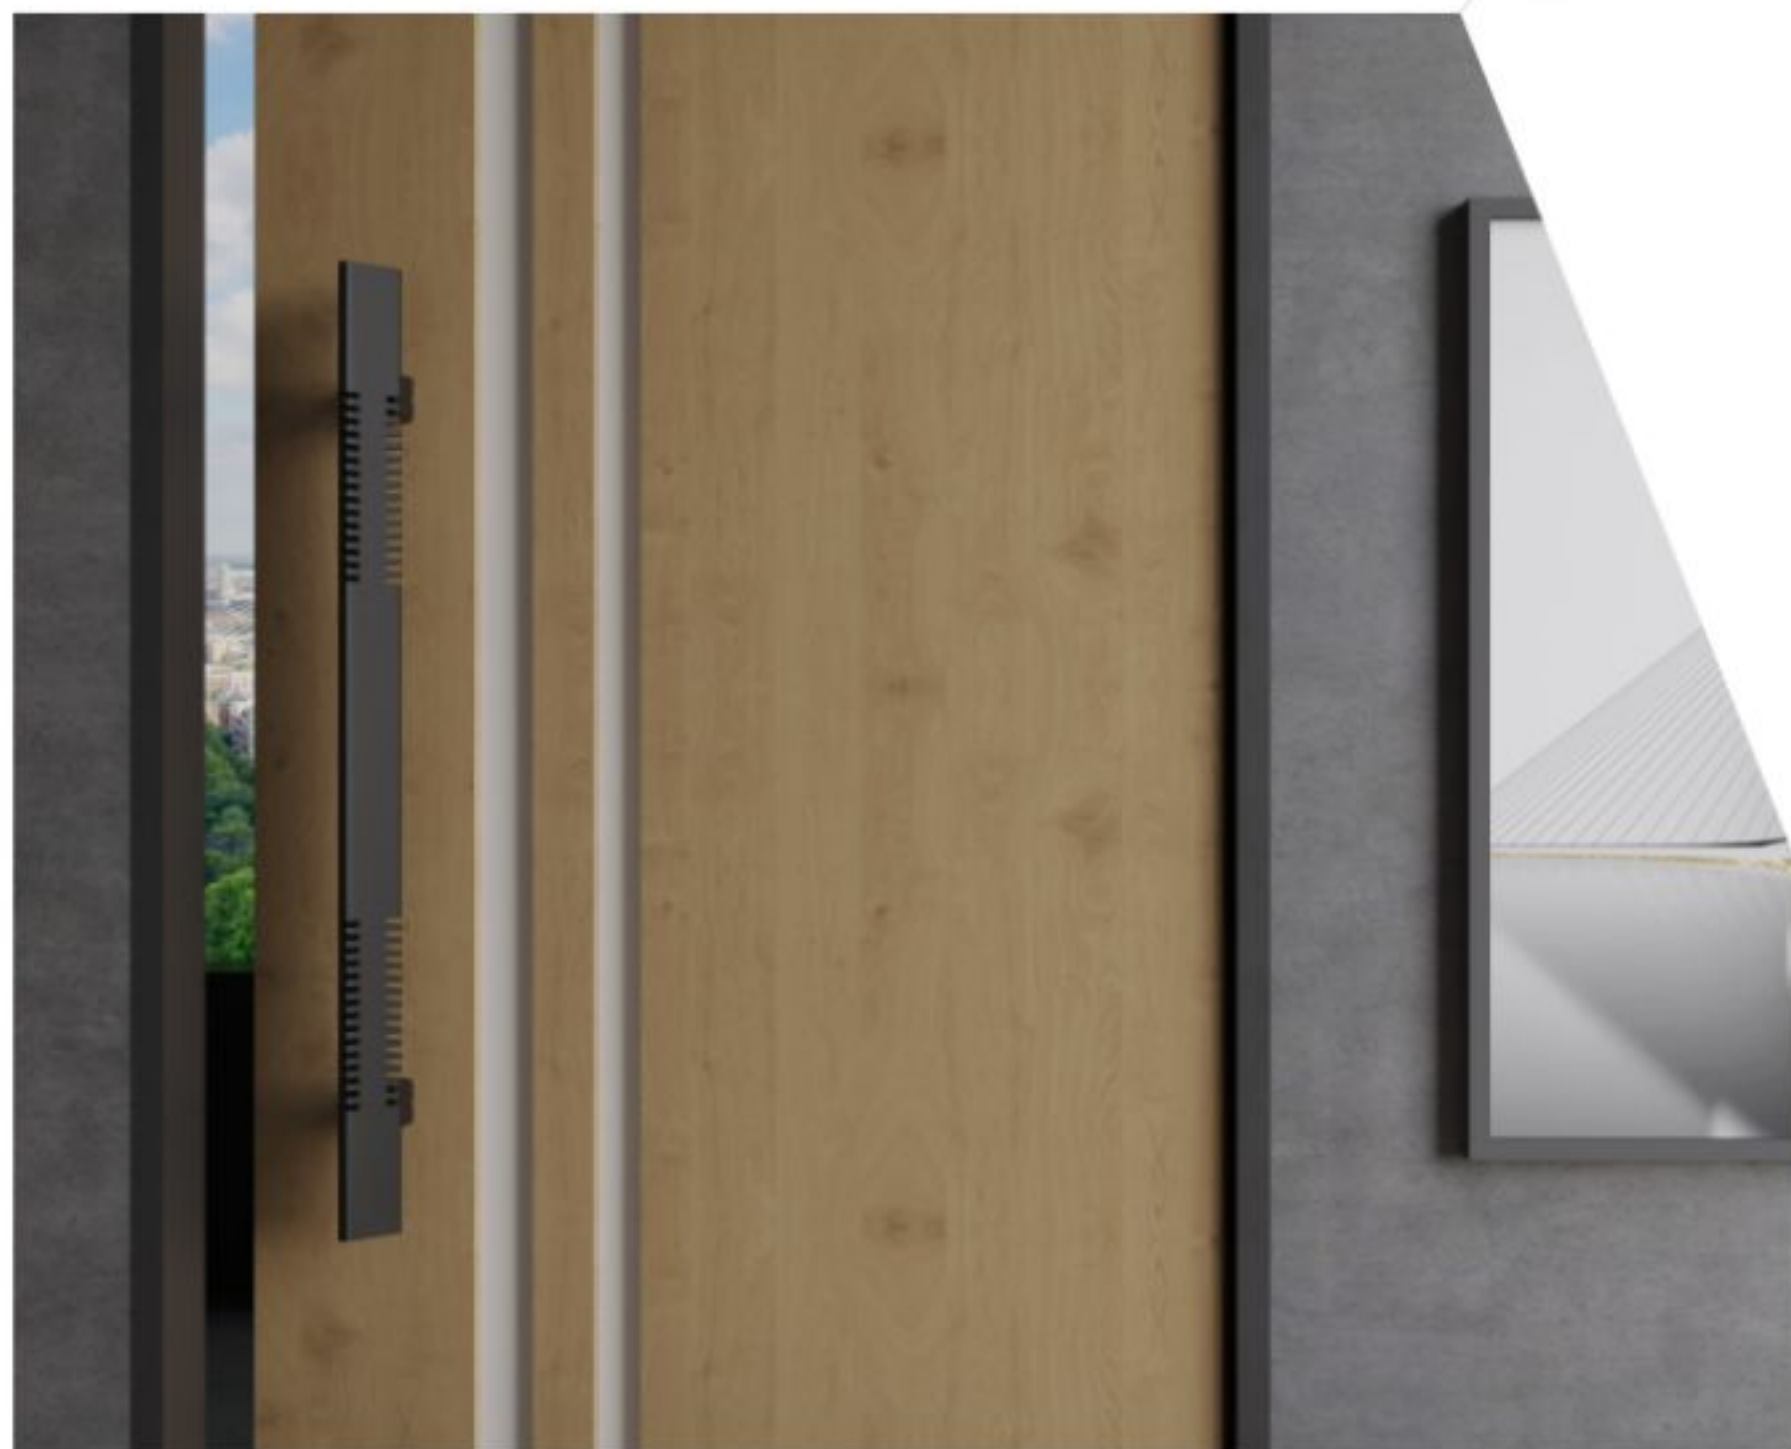

BOLD CHARACTER