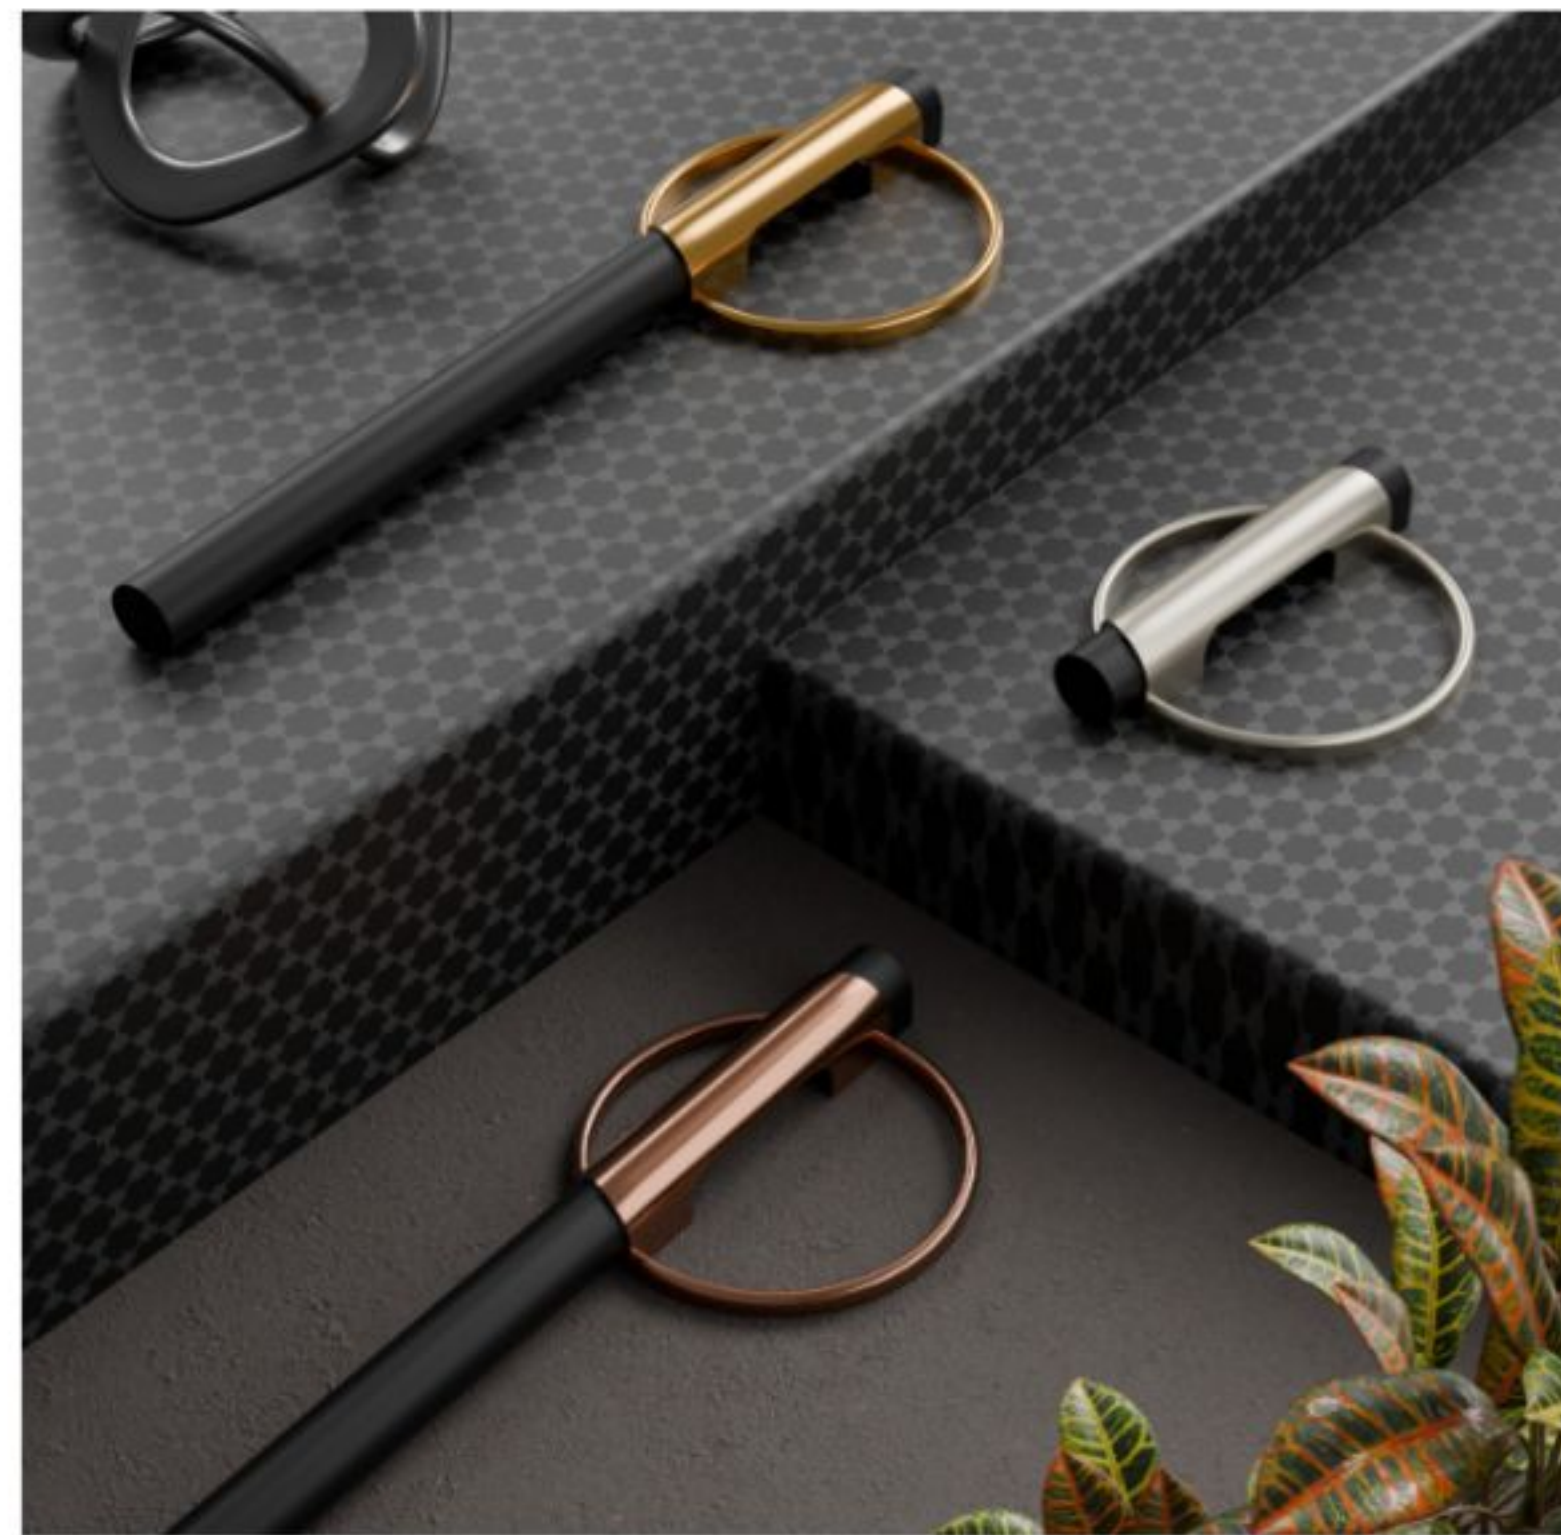

AS-70024

Knob, 224mm, 320mm, 576mm
Pvd Rose Gold Black / Pvd Gold Black / Satin Black

Material : Zinc Alloy + Aluminium