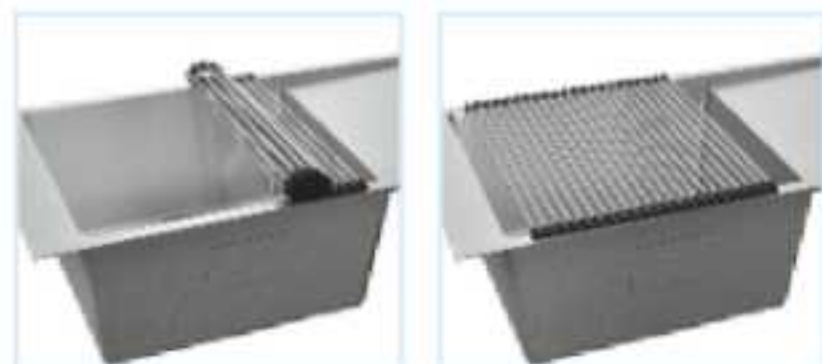

Model Name	Overall size	M.R.P. (₹)
Veg-Tray BG Specially designed Smart, sleek looking vegetable-tray for cleaning and cutting purpose. And for other usages which will make you comfortable. It's a useful companion in your daily cooking. (Veg Tray Big : For Eva, Ebony Models) (Veg Tray Small : For Emax Model)	Big 280 x 490 x 50 mm 11 x 19¼ x 2 inch Small 280 x 440 x 50 mm 11 x 17¼ x 2 inch	6350/- 5850/-
Rolling Mat Square BG New	Big 419 mm x 485 mm 16½ inch x 19 inch Small 344 mm x 435 mm 13½ inch x 17 inch	4460/- 3950/-
Rolling Mat Round BG	Big 360 mm x 485 mm 14 inch x 19 inch Small 360 mm x 435 mm 14 inch x 17 inch	4260/- 3830/-

The Rolling Mat is a great way to drain your dishes, protect your kitchen counter tops from hot pots, pans & useful for cleaning & prepping. When not in use, simply roll it up, which helps in saving space.

Rolling Mat Big : For Opal Big, Luxor Big, Ornate Big, Fantasy Big, Fabulous Big, Gloria, Elegance Medium, Elegance Big, Graceful Elegance Big, Elegant Glory Big, Super Elegance Big, Eden, Emax, Eva, Ebony, Maxell Large, Maxell Big, Maxus Small, Maestro Small, Markos, Marcin, Enrik Big, Enrik Small, Esto Super, Esto Medium, Elor Big, Enos Big, Enos Small, Emat, Epico, Enco, Espen Big, Elante Models.

Rolling Mat Small : For Olympia Small, Orus, Luxor Small, Ornate Small, Opal Small, Opal Slider Small, Maxell Large 10", Maxell Large, Maxell Small, Fabulous Small, Fantasy Small, Galaxy, Wonder Corner, Elegance Unique Small, Fabulous Unique, Super Slider, Super Slider Deluxe, Orra Ultra Large, Orra Ultra Big, Orra Ultra Medium, Orra Elegance Big, Orra Elegance Medium, Elegance Large, Elegance Small, Elegance Ultra Big, Elegance Ultra Large, Elegance Deluxe Big, Elegance Deluxe Medium, Graceful Glory Medium, Graceful Glory Big, Graceful Glory Small, Graceful Elegance Small, Graceful Elegance Mini, Elegant Glory Big, Elegant Glory Small, Super Elegance Small, Ermin Small, Ermin Master, Evan Big, Elor Small, Evan Large, Espen Small Models.