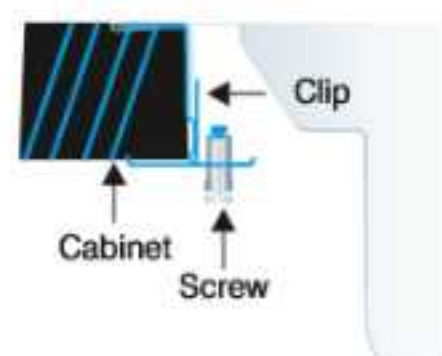

Step - 3

Fit Sink in the Platform

Lift the sink, turn it facing up. Lower it into the cutout smoothly.

Step - 4

Top view After Fitting platform

Bottom view After Fitting platform

Turn the bracket of the clip 90 degrees so that the teeth of clips are under the tabletop. First tighten the center clips of each roll and then move to the outside clips. All clips must be tightened evenly. Do not over tighten the clips as damage can result.