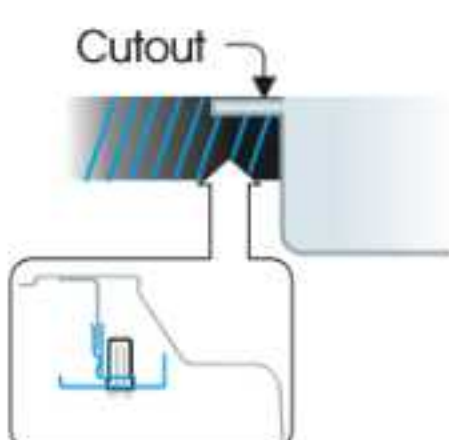

Step - 1

Bottom View

Place the sink in upside down position. Then attach clips into rectangular slots of the rim along the border, as shown in the sketch.

Step - 2

Granite Platform

Refer the sketch & make cut out in the tabletop 10 MM less from each side than the outer size of sink. Make the step as shown in figure for flushing the sink border with Tabletop (If flushing is required)

Step - 3

Fit Sink in the Platform

Lift the sink, turn it facing up. Lower it into the cutout smoothly.

Step - 4

Top view After Fitting platform

Bottom view After Fitting platform

Turn the bracket of the clip 90 degrees so that the teeth of clips are under the tabletop. First tighten the center clips of each roll and then move to the outside clips. All clips must be tightened evenly. Do not over tighten the clips as damage can result.