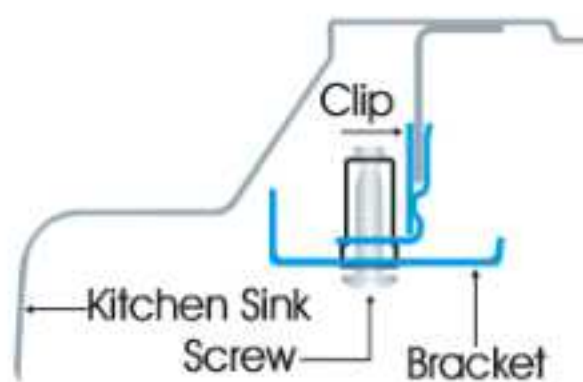

Place the sink in upside down position. Then attach clips into rectangular slots of the rim along the border, as shown in the sketch.