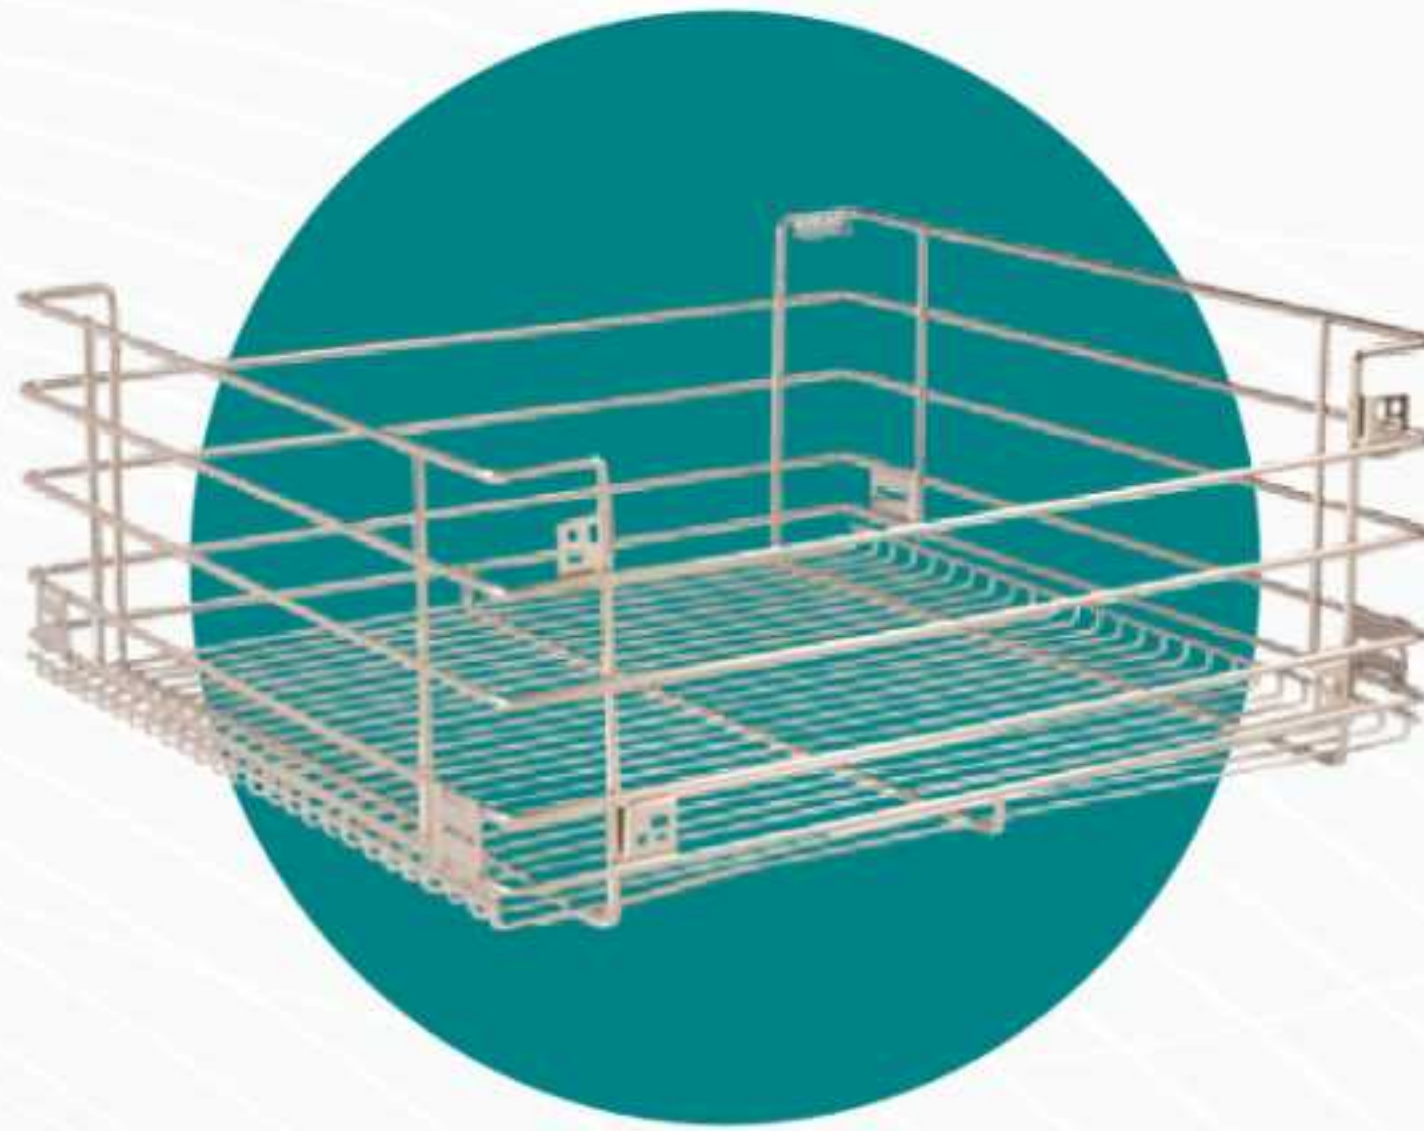

Qubero comes from the renowned makers of kitchen sink in India, **NIRALI BG**. With an experience of over 3 decades. **Qubero manufacturer of modular kitchen & wardrobe furniture**, commits to providing its customers with premium quality, designer products, that ensure their day-to-day kitchen & home application easy to use. Explore a wide range of products in various designs and finishes to suit all your requirements.