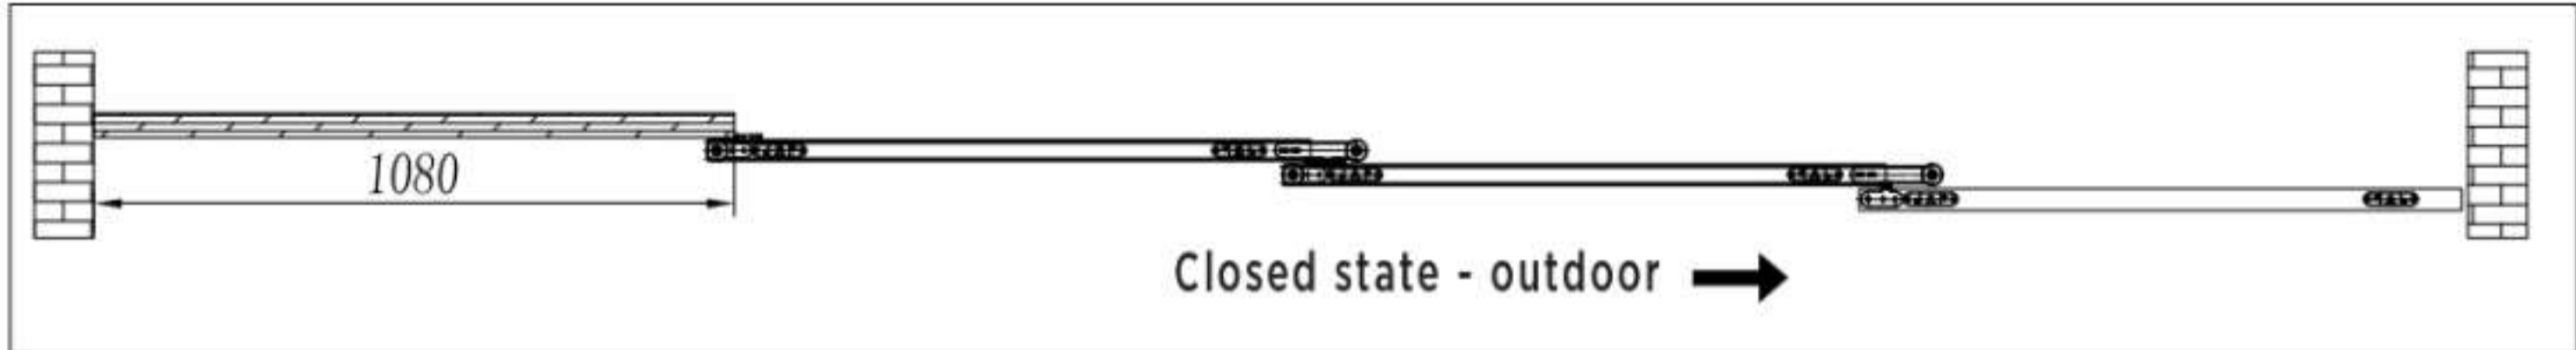

OSL-TW-04-L STD AN ₹ 39,000
Left Hand Opening

TOP TRACK & ACCESSORIES

Top Track & Accessories For 3 Panels (OSL-TG-3R/3L)

OSL-TW-TRACK-ACC 3M AN ₹ 30,295 3mtr Track with other Accessories	OSL-TW-TRACK-ACC 4M AN ₹ 41,545 4mtr Track with other Accessories
Top Track-2Pcs.	Pelmet Cover-2Pcs.
SS Rope, 2.3mtr-1Pc.	

Top Track & Accessories For 4 Panels (OSL-TG-4R/4L)

OSL-TW-TRACK-ACC 3M AN ₹ 30,295 3mtr Track with other Accessories	OSL-TW-TRACK-ACC 4M AN ₹ 41,545 4mtr Track with other Accessories
Top Track-2Pcs.	Pelmet Cover-2Pcs.
SS Rope, 2.3mtr-1Pc.	

Additional Accessories Required For 4 Panels

OSL-TGW-TRACK 3M AN FOR 3M ₹ 9,855
(Bottom U channel 1pc)

OR

OSL-TGW-TRACK 4M AN FOR 4M ₹ 13,095
(Bottom U channel 1pc)

OSL-TGW-ROPE 2M SS ₹ 870
(SS Rope 2.3 mtr 1pc)

ALSO AVAILABLE FOR
GLASS DOORS