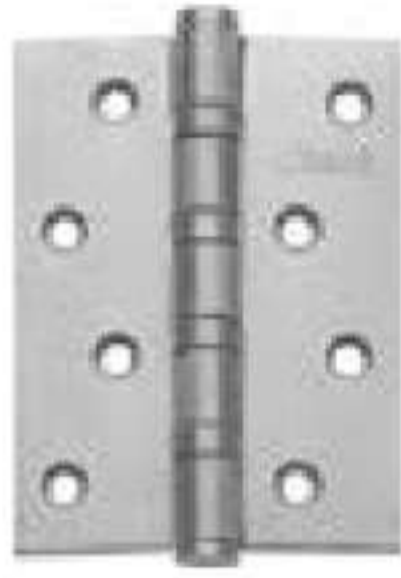

SS BUTT HINGES

Finish : SSS
SS-304

SS Butt Hinges with Four Ball Bearings*

OZ-SSBH 4"x3"x2.5MM SSS
₹ 400

OZ-SSBH 4"x3"x3MM SSS
₹ 450

OZ-SSBH 5"x3"x3MM SSS
₹ 515

OZ-BH-2BB 4"x3"x3MM SSS ₹ 380

SS Butt Hinges with Two Ball Bearings*