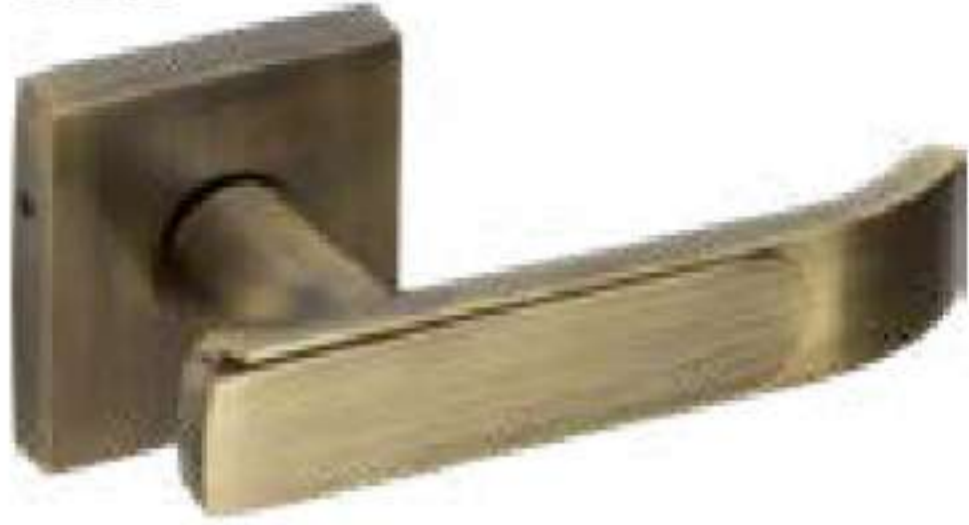

ARIES SERIES

APOLLO