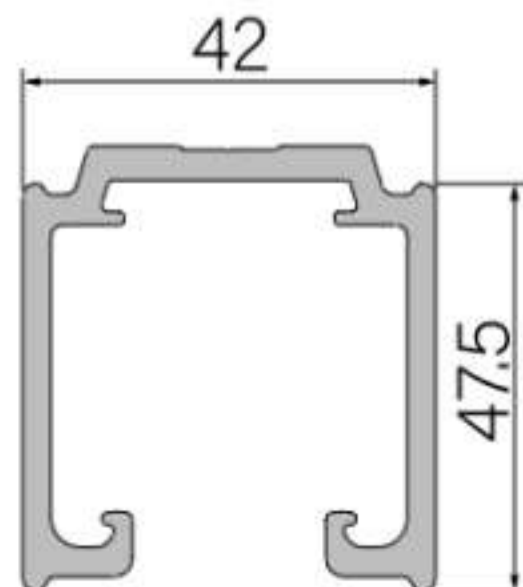

OZSL-160-TT 2M STD

Top Track ₹ 6,740