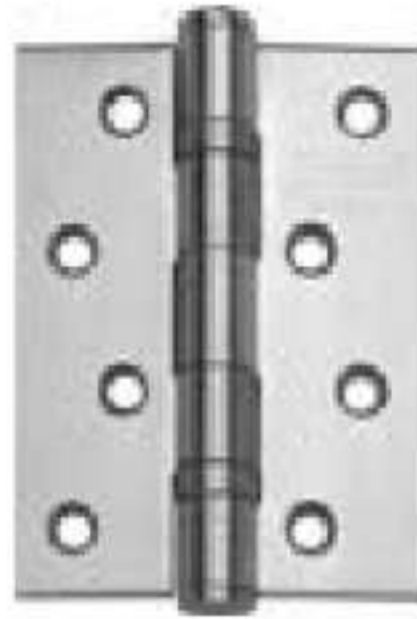

SS Butt Hinges with Two Ball Bearings*

SS-304

OZ-BHF-2BB-Z 4"x3"x3MM SSS
₹ 390