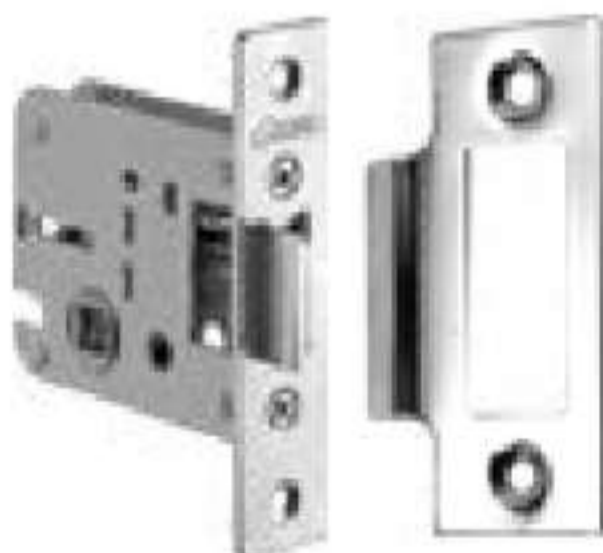

LATCH LOCK

OZML-L1-E-O 46.5MM SSS ₹ 660
OZML-L1-E-O 46.5MM ROSE GOLD-G PVD ₹ 825
OZML-L1-E-O 46.5MM GOLD-G PVD ₹ 825
OZML-L1-E-O 46.5MM BM ₹ 760
OZML-L1-E-O 46.5MM ANTIQUE BRASS ₹ 760
Mortise Lock Body with Soft Closing
Latch Bolt