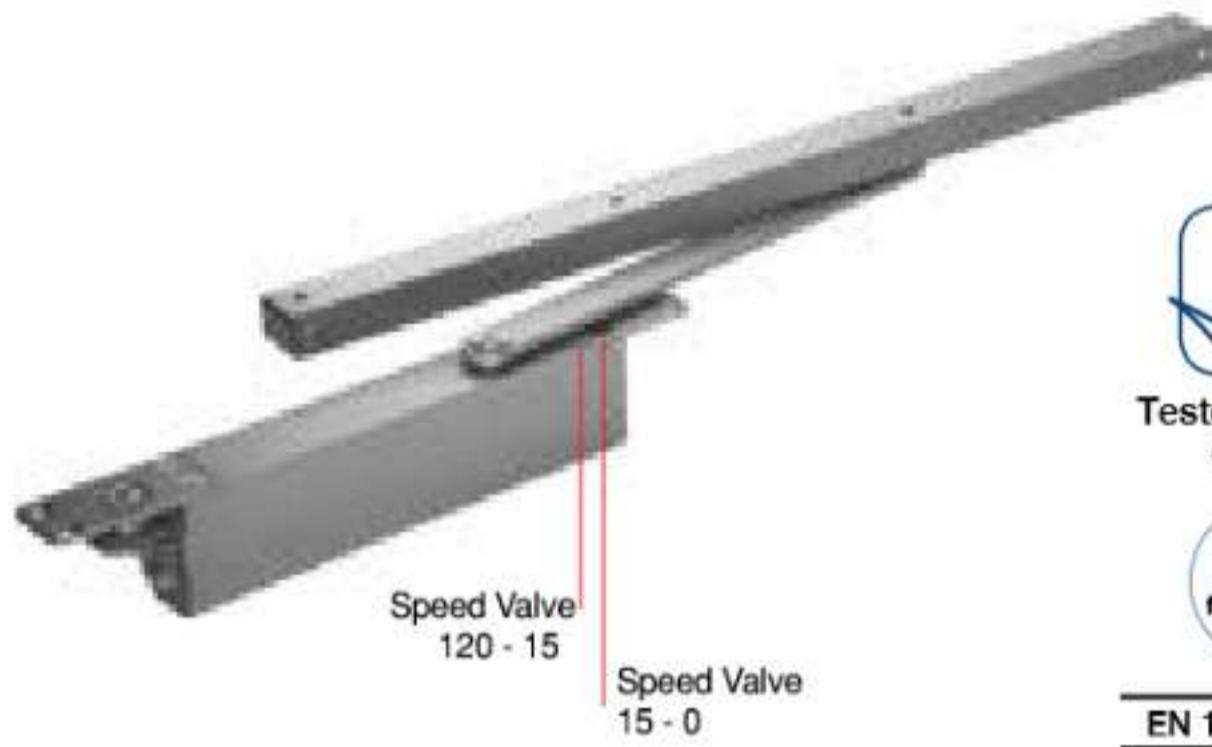

CONCEALED DOOR CLOSERS

Power Adjustable

Speed Valve
120 - 15

Speed Valve
15 - 0

CDC-CA-6800 TA BM ₹ 15,515

CDC-CA-6800 TA SILVER ₹ 13,485

HOLD OPEN DOOR CLOSER (TRACK ARM)

Cam action concealed door closer with hold open function & adjustable closing force EN 2-4

- Minimum Door Thickness: 41mm
- Maximum Door Weight: upto 120kg
- Maximum Door Width: upto 1400mm
- Hold open arm
- Finish: Silver

Tested 500,000
Cycles

EN 1154 Tested

Watch Video

upto
120 Kg

Weight Carrying
Capacity