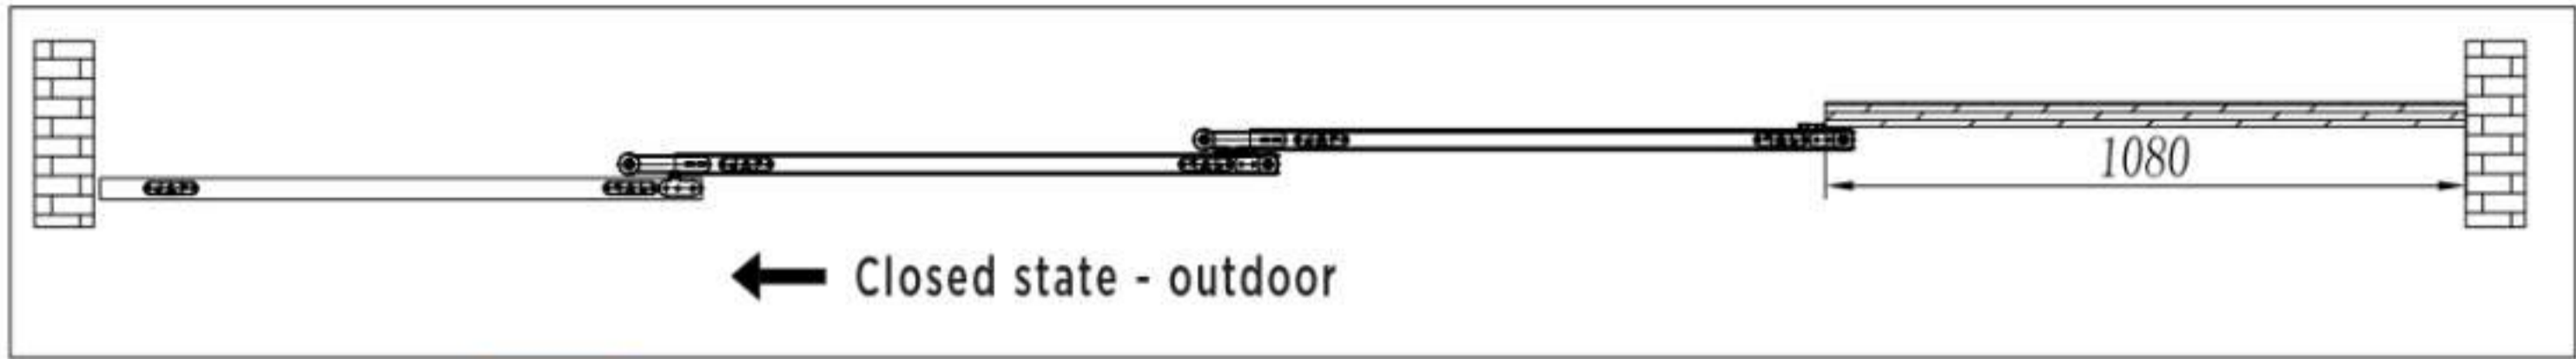

TELESCOPIC SLIDING DOOR SYSTEMS FOR WOODEN AND FRAMED DOORS

4 PANEL DOOR SLIDING SET:

OSL-TW-04-R STD AN ₹ 39,000
Right Hand Opening