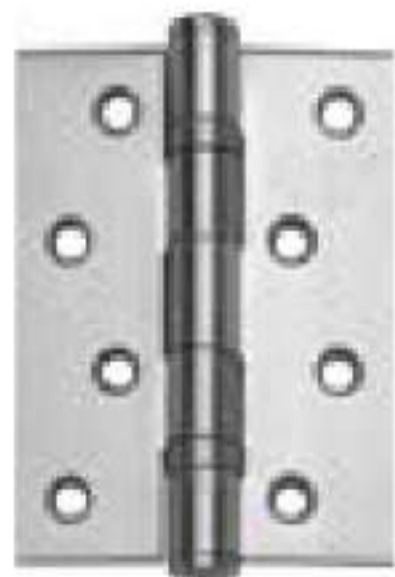

SS Butt Hinges without Ball Bearings

SS-304

OZ-BH-NBB 4"x3"x2.5MM SSS
₹ 225