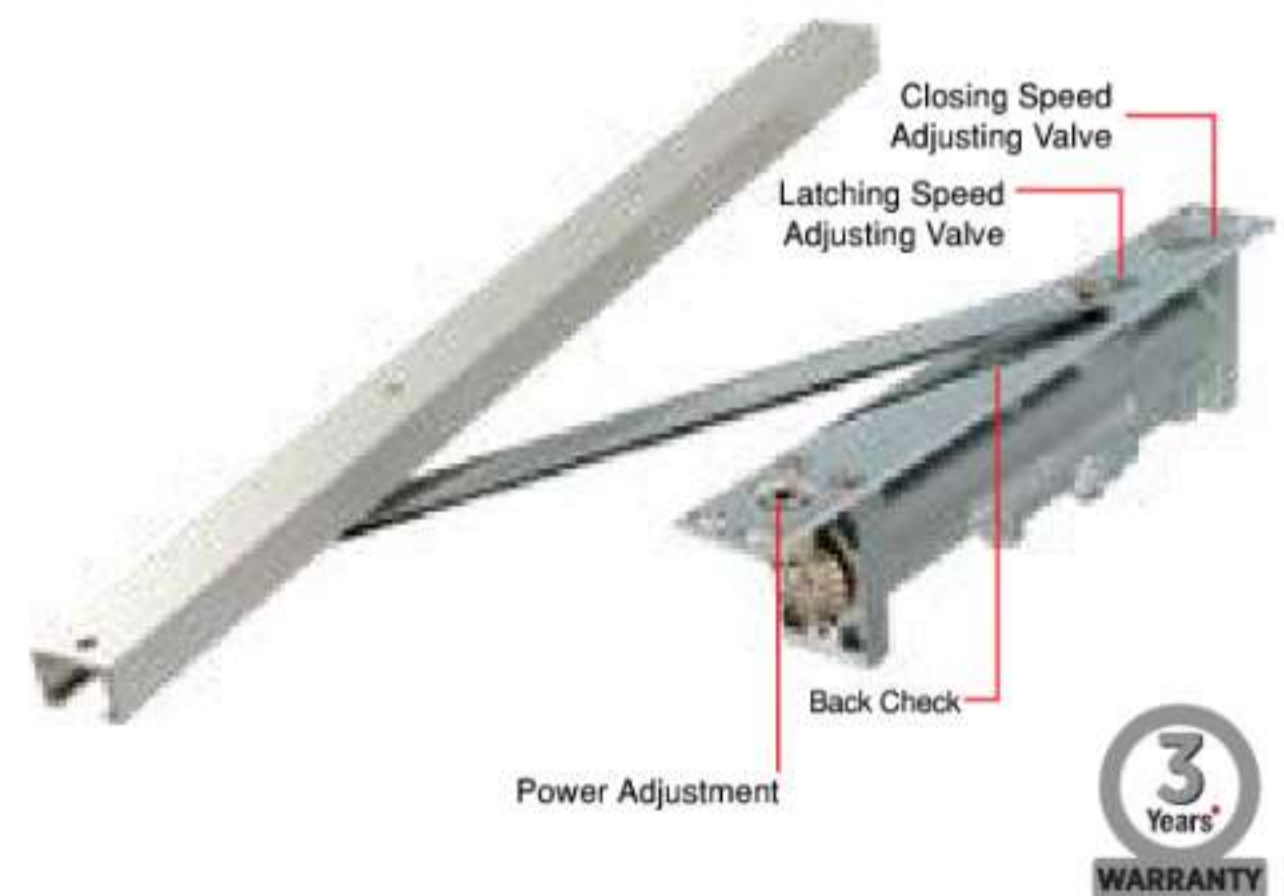

Power Adjustable with Back Check

fire rated

EN 1154 Tested

Installation Video

upto 100 Kg

Weight Carrying Capacity

CDC-4800 TA SILVER ₹ 10,695

HOLD OPEN DOOR CLOSER (TRACK ARM)

1. **Concealed rack & pinion door closer with hold open function & adjustable closing force EN 2-4**
2. Minimum Door Thickness: 42mm
   - Maximum Door Weight: upto 100kg
   - Maximum Door Width: upto 1250mm
   - Hold open arm
   - Finish: Silver