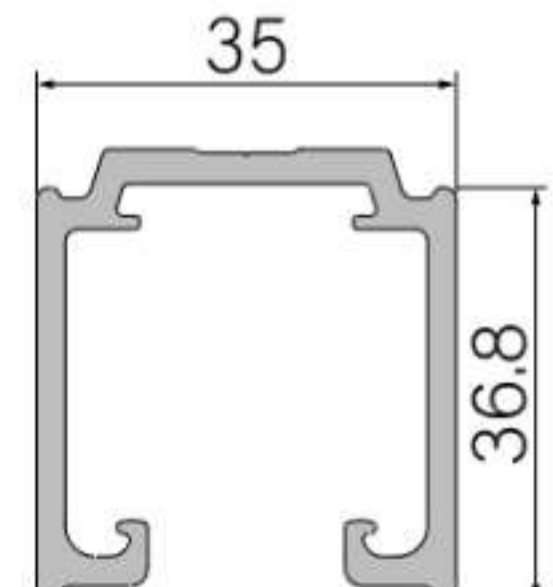

OZSL-90-TT 2M STD

Top Track ₹ 4,045