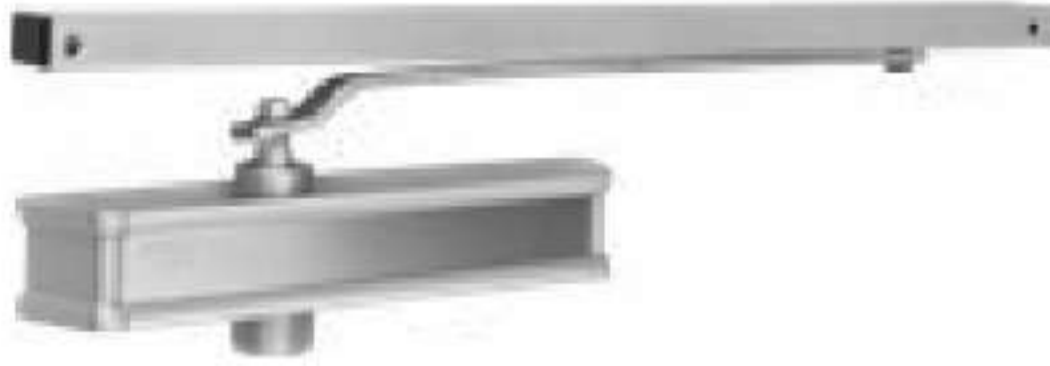

SPEEDY DOOR CLOSERS

Tested 100,000 Cycles

Door Width upto 950mm

upto 60 Kg

Weight Carrying Capacity

OZ-SD-DC-NEO 60-TA SILVER ₹ 2,000
HOLD OPEN DOOR CLOSER (TRACK ARM)

Rack & pinion door closer with adjustable closing force EN 1-3

- Mounting – Door leaf
- Hold open arm
- Adjustable closing speed
- Latching Speed
- Maximum Door Width: upto 950mm
- Hidden adjustable screws
- Finishes: Silver, Black Matt & Antique Brass