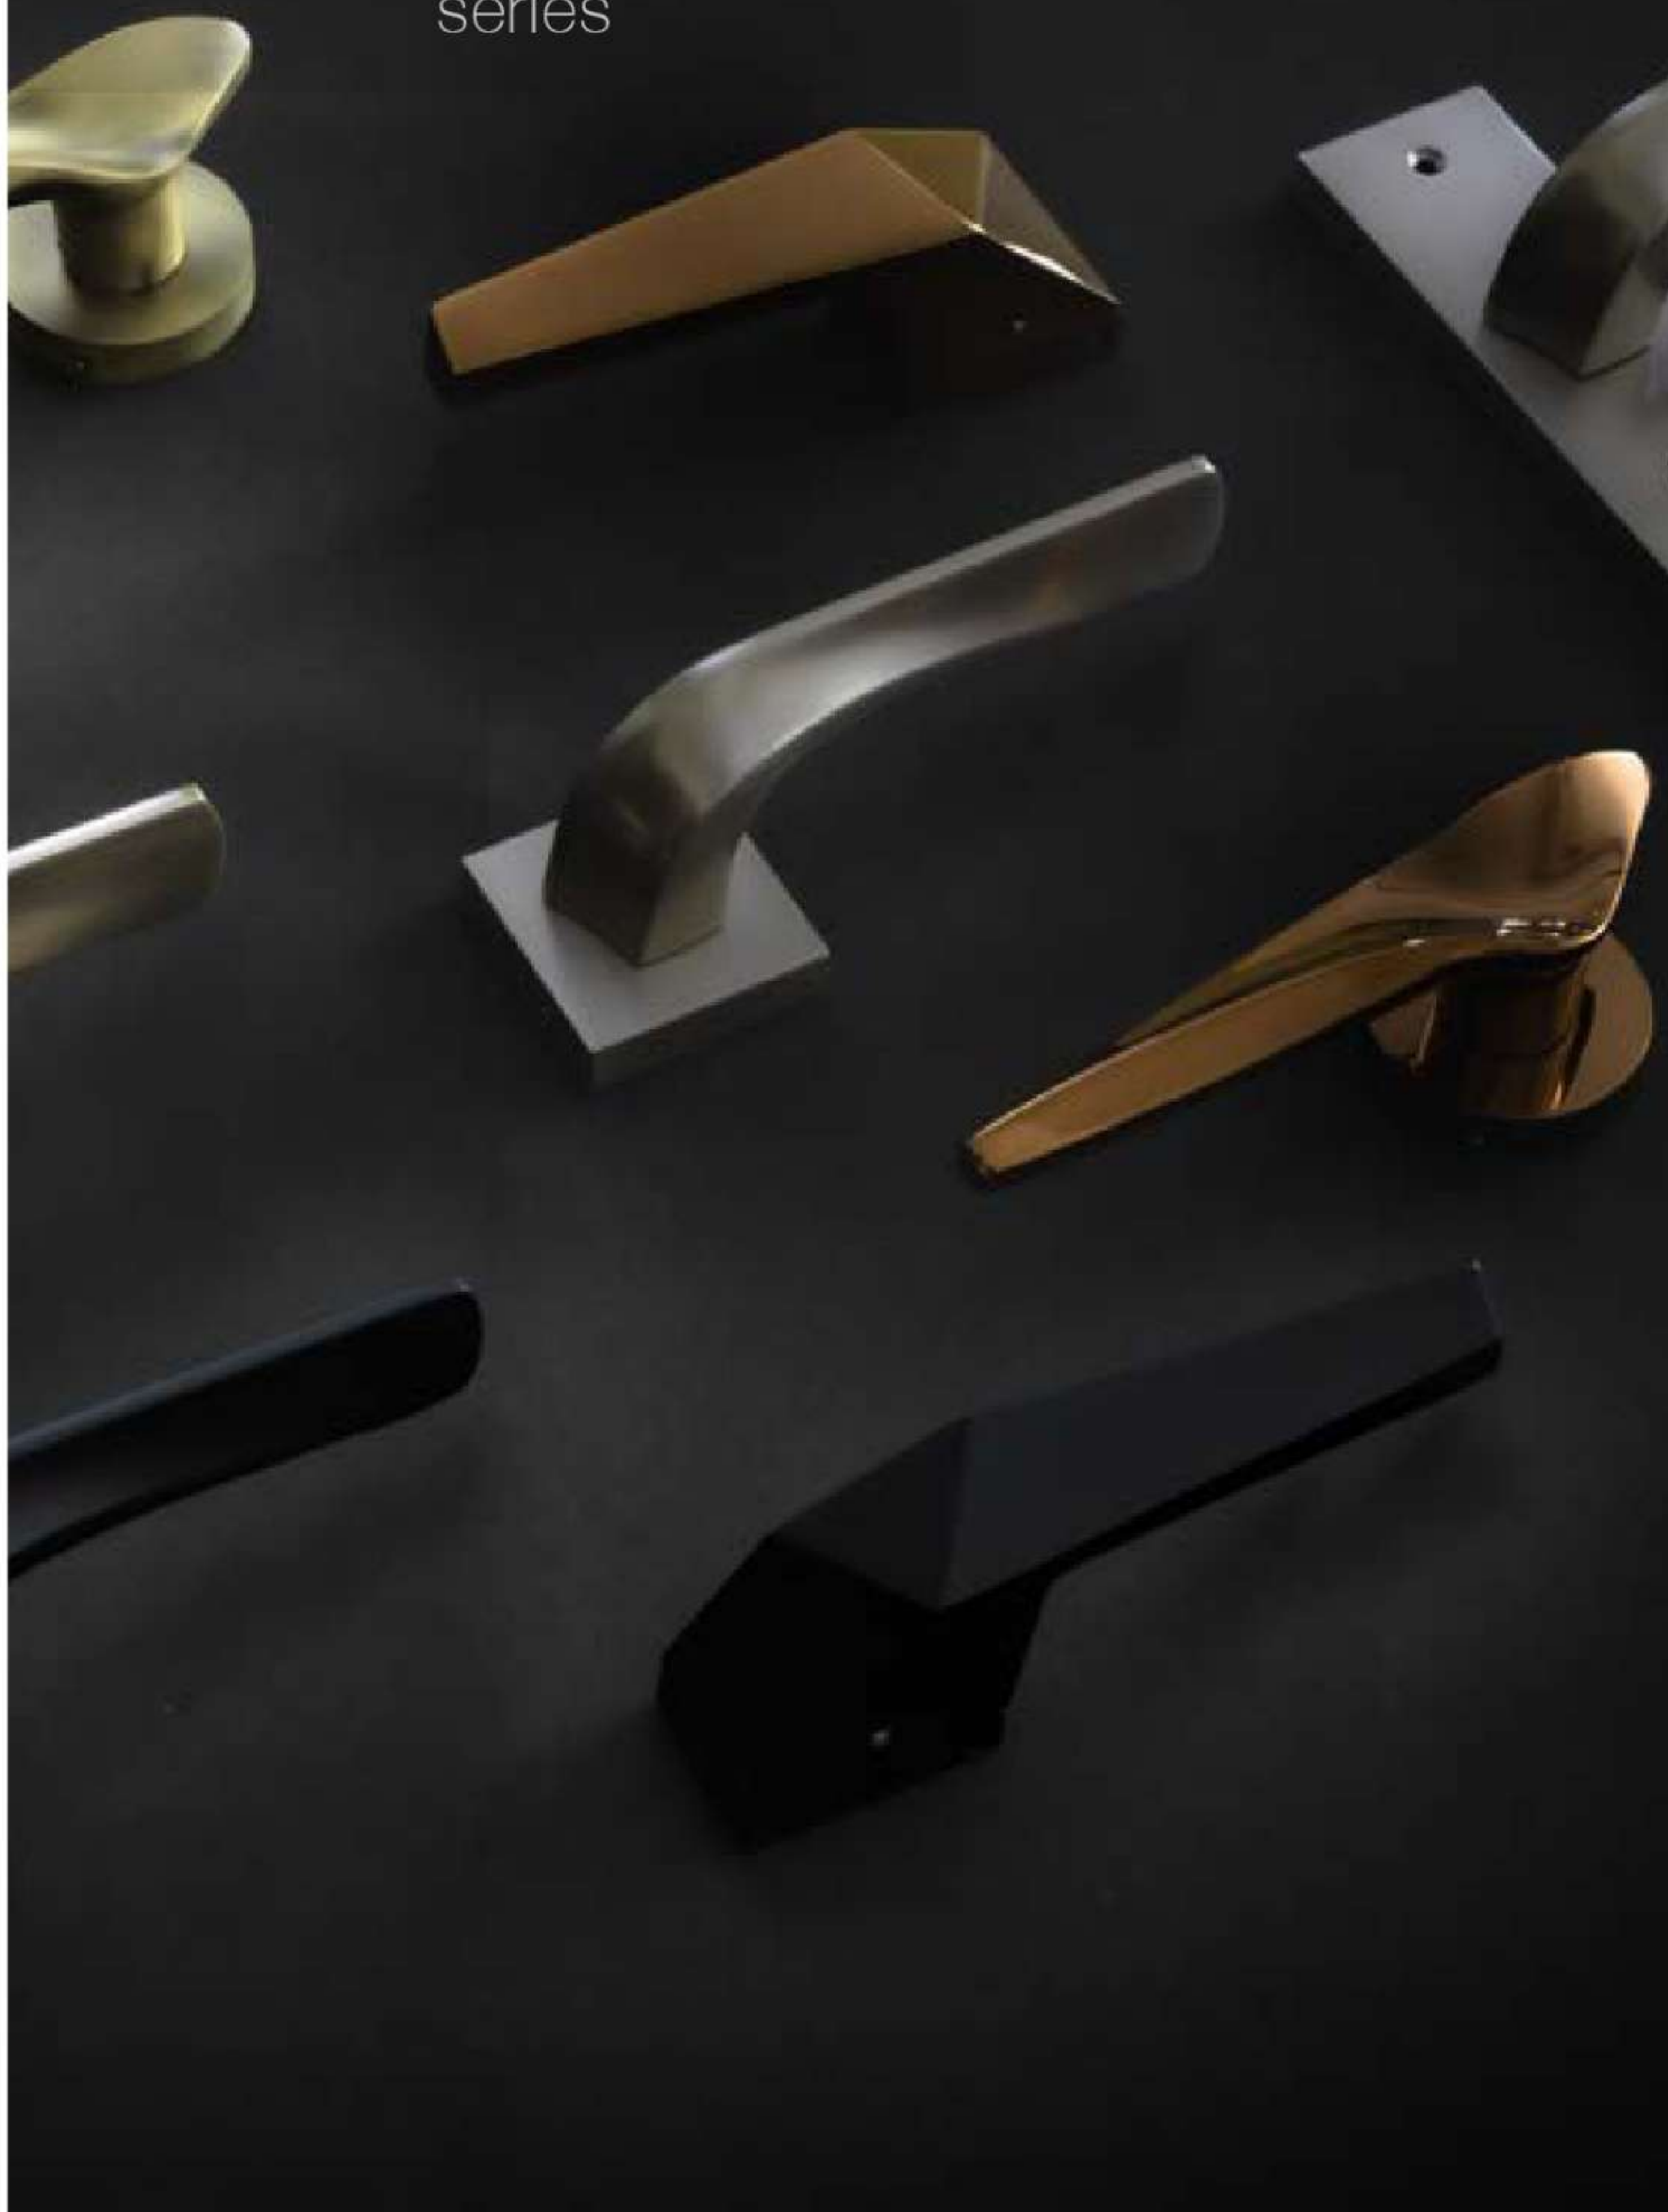

DOOR HANDLES

NEBULA series