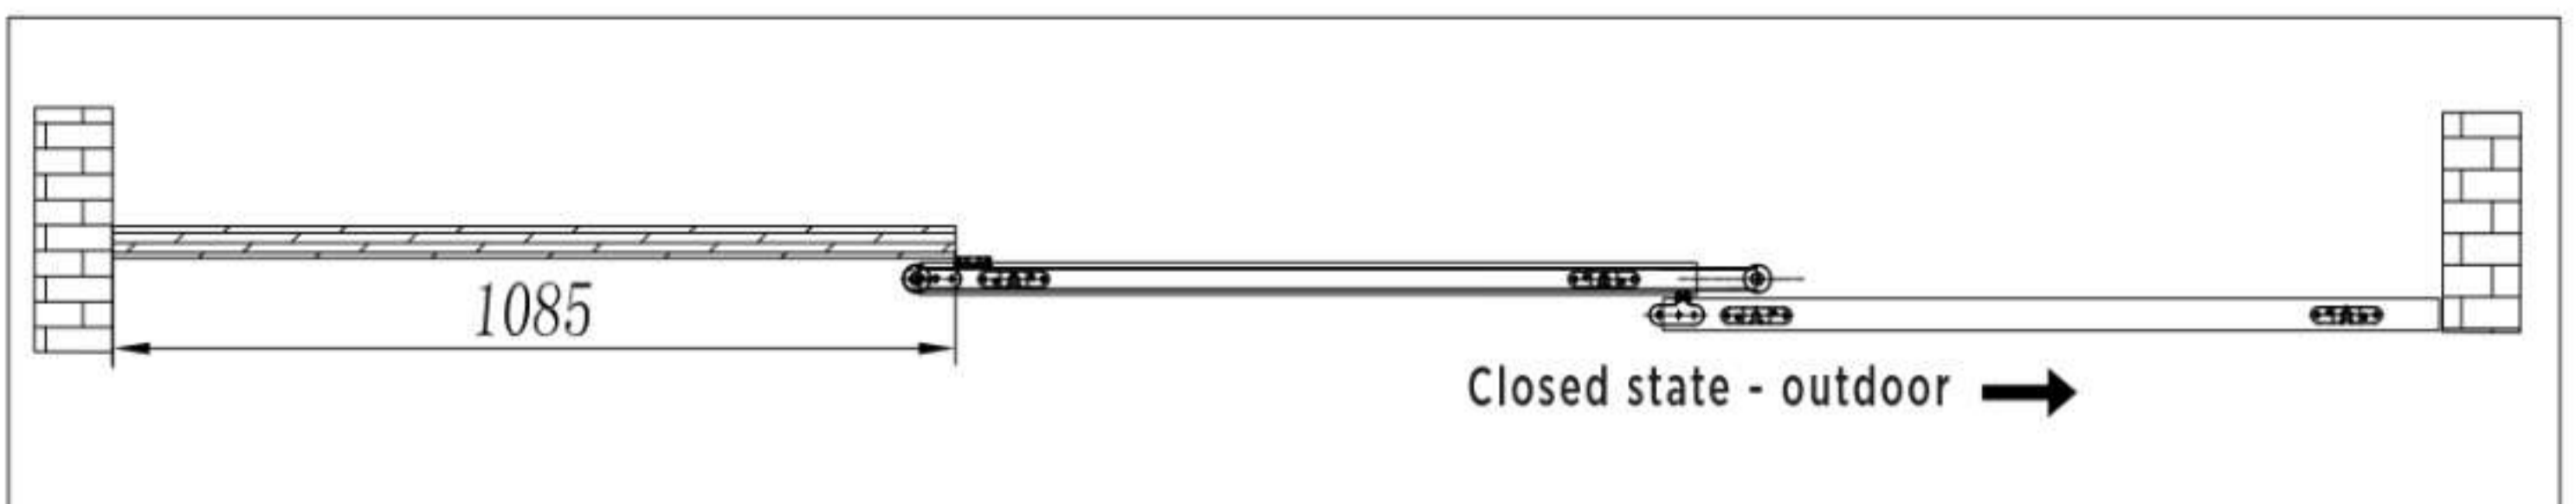

OSL-TW-03-L STD AN ₹ 24,595
Left Hand Opening