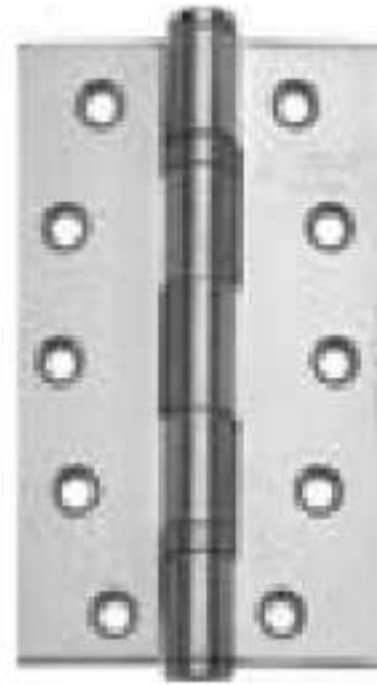

OZ-BH-2BB 5"x3"x3MM SSS
₹ 490