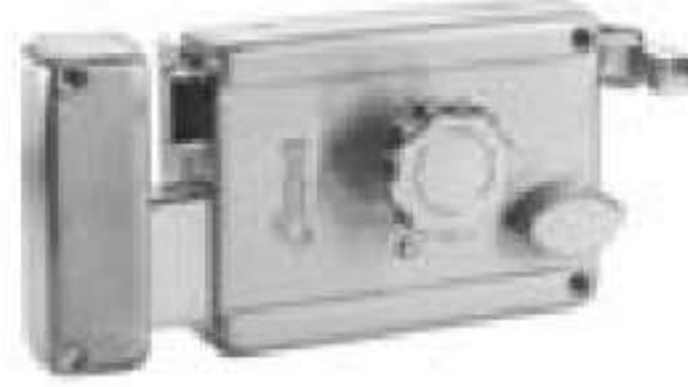

OZ-NL-22 STD SSS ₹ 2,365

Watch Video

OZ-NL-22 STD ANTIQUE BRASS
₹ 2,480

Night Latch

- Reversible latch bolt
- Double stroke dead bolt
- Reversible computerized Key - 4nos. (Brass)
- Suitable for inside/outside opening doors
- Holdback feature prevents any lockout situations