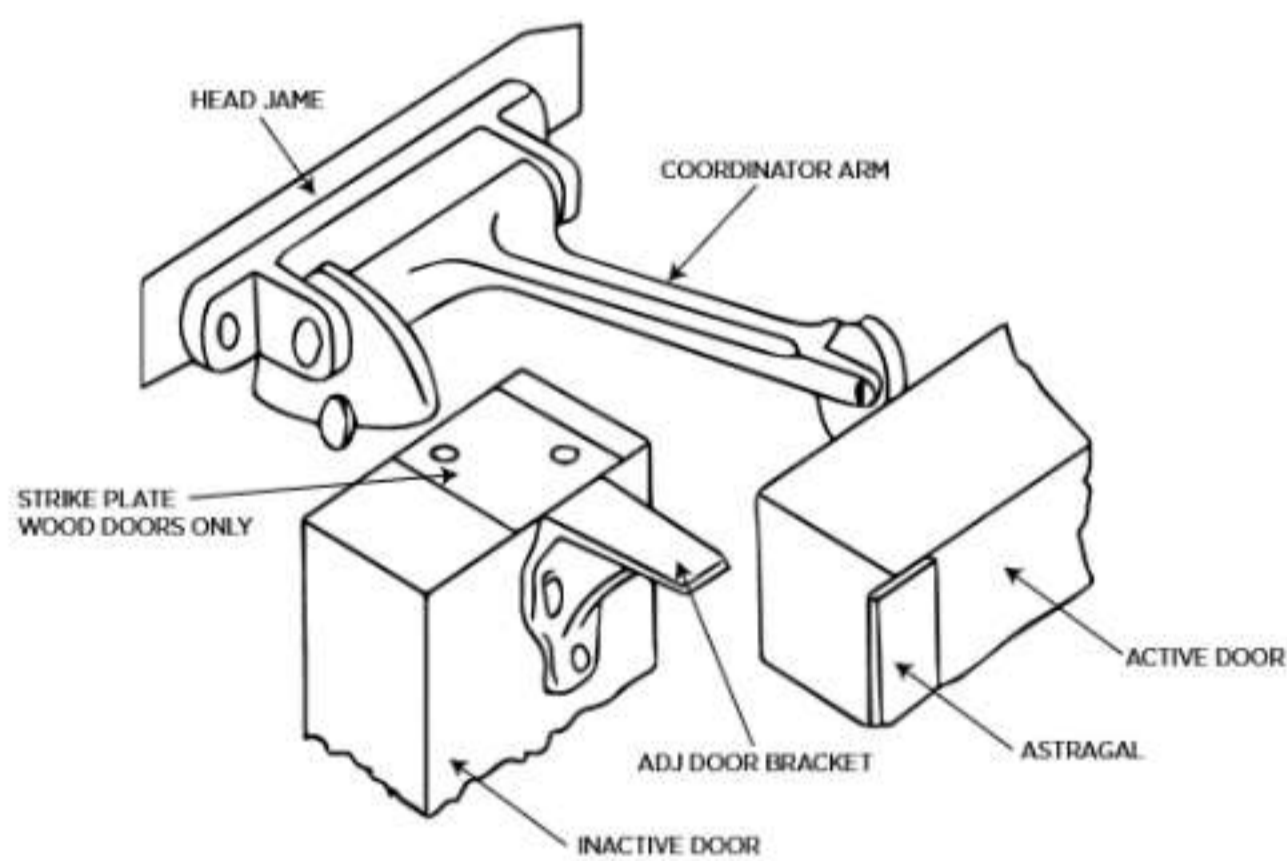

Watch Video

Features

- Sequences the Door Closing i.e. roller arm stops active door from closing before the inactive door
- Gravity action arm and door bracket are adjustable on the jamb for ease of installation
- Nylon roller to enable the inactive door to easily operate