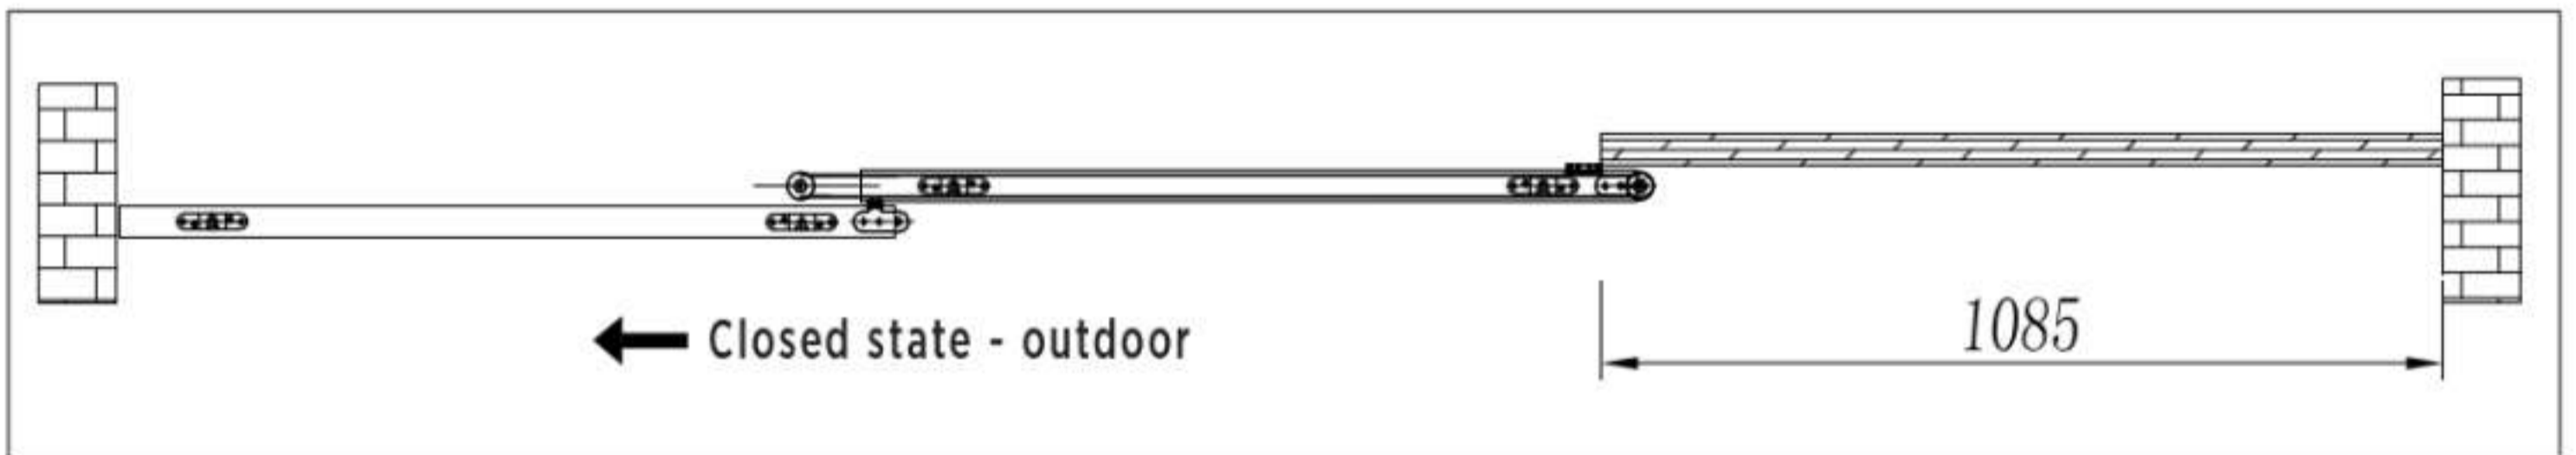

3 PANEL DOOR SLIDING SET:

OSL-TW-03-R STD AN ₹ 24,595
Right Hand Opening