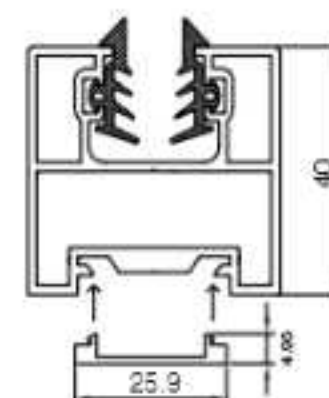

OZHN-DP2-CC1 STD MILL ₹ 125
Corner Cleat

OZHN-DP2-CC2 STD MILL ₹ 125
Corner Cleat

Fixed Profile
OZHN-DP-PR-33 4M ABM ₹ 8,195
OZHN-DP-PR-33 4M AN ₹ 7,555

Locking-Gasket 10/12mm
OZHN-DP-PR-33-GKT-10mm BL ₹ 80
OZHN-DP-PR-33-GKT-12mm BL ₹ 80