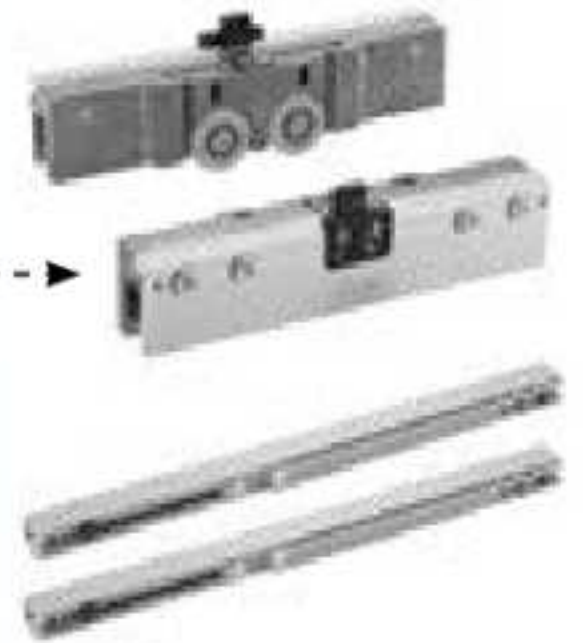

**OZSL-F11-IP
3M BM**
Snap-fit Plate
₹ 2,880

OZSL-F11-FPP 3M BM
Fixed Panel Profile
₹ 6,970

OZSL-F11-KIT STD
x2 Nos. ₹ 15,310
Sliding Roller &
Dampner
(for single panel)

OZSL-F11-DP 3M BM
Door Profile
₹ 5,450