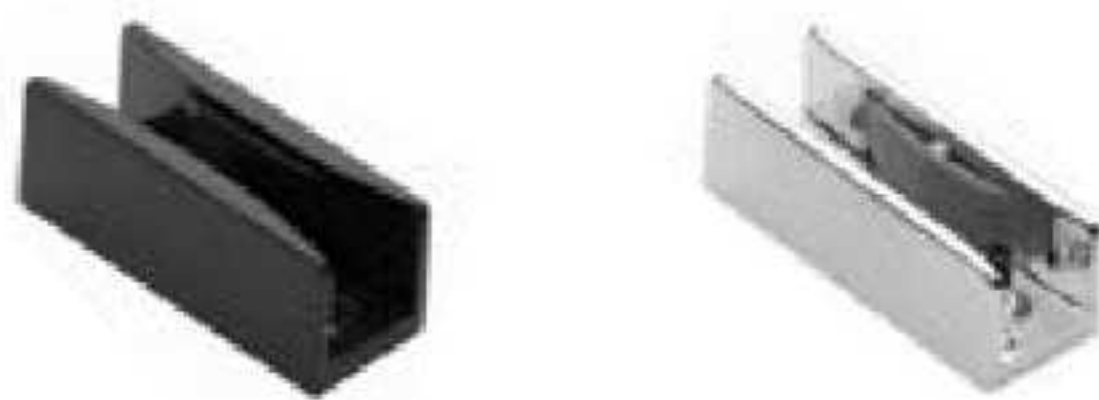

Floor Guide