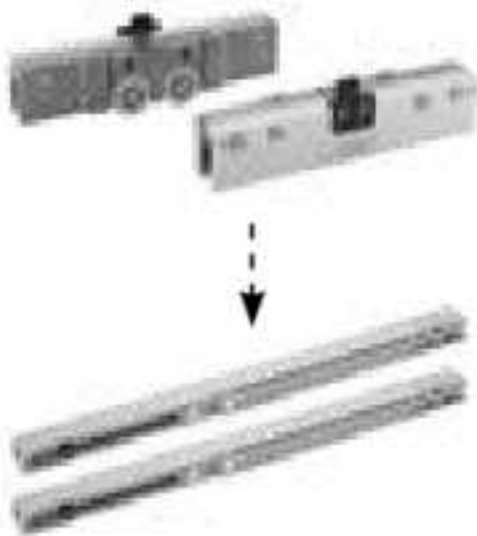

OZSL-V-A6-CVR-N
3M BM
Track Cover
₹ 4,210

OZSL-V-PUL-RN/LN
x1 Nos. ₹ 8,960
Pull Back Pulley

OZSL-V-A3L-N STD AN
OZSL-V-A3R-N STD AN
x1 Nos. Stopper ₹ 820

OZSL-F11-KIT STD x1 Nos.
Sliding Roller & Dampner
(for single panel)
₹ 15,310