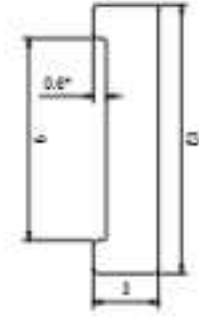

Finishes

Functional Video

EAZY-55 SINGLE SWING DOOR

OZHN-DP-PR-33
4M ABM
₹ 8,195

OPF-2 STD BM X 1Nos.
Top Patch
₹ 2,190

OFS-ACC-GDP STD BM
X 1 Nos.
Top Pivot for Patch/Point
Fitting Doors
₹ 565

OZHN-DP1-CC STD
MILL x2 Nos.
Corner Cleat
₹ 265