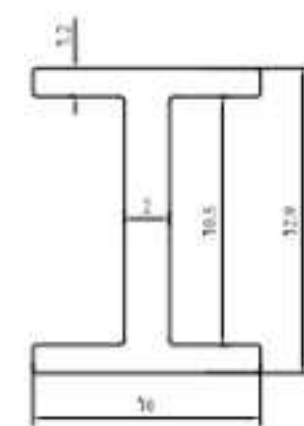

I Profile-GTG-180
OZHN-I10MM 3M BM ₹ 985
OZHN-I10MM 3M AN