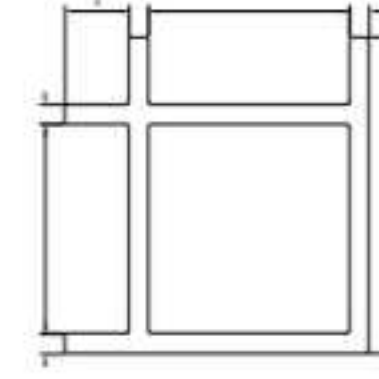

L Profile-GTG-90
OZHN-L12MM 3M BM ₹ 1,230
OZHN-L12MM 3M AN ₹ 1,135