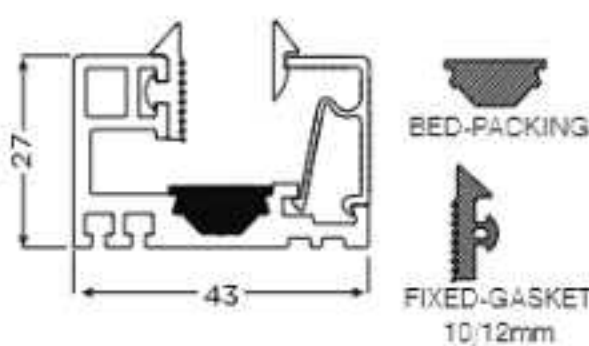

Fixed Profile
OZHN-DP-PR-33 4M ABM ₹ 8,195
OZHN-DP-PR-33 4M AN ₹ 7,555

Locking-Gasket 10/12mm
OZHN-DP-PR-33-GKT-10mm BL ₹ 80
OZHN-DP-PR-33-GKT-12mm BL ₹ 80