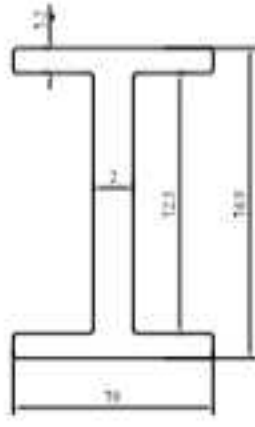

GLASS-TO-GLASS PROFILES

Available in Black Matt and Aluminium Anodized

I Profile-GTG-180
OZHN-I12MM 3M BM ₹ 1,060
OZHN-I12MM 3M AN ₹ 975