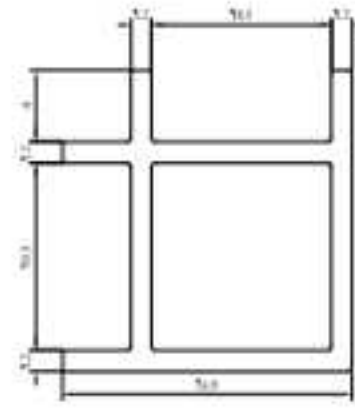

Wall/Transom-Door Profile
OZHN-DP3 3M ABM ₹ 5,780
OZHN-DP3 3M AN ₹ 5,330

I Profile-GTG-180
OZHN-I10MM 3M BM ₹ 985
OZHN-I10MM 3M AN

GLASS-TO-GLASS PROFILES

Available in Black Matt and Aluminium Anodized

I Profile-GTG-180
OZHN-I12MM 3M BM ₹ 1,060
OZHN-I12MM 3M AN ₹ 975