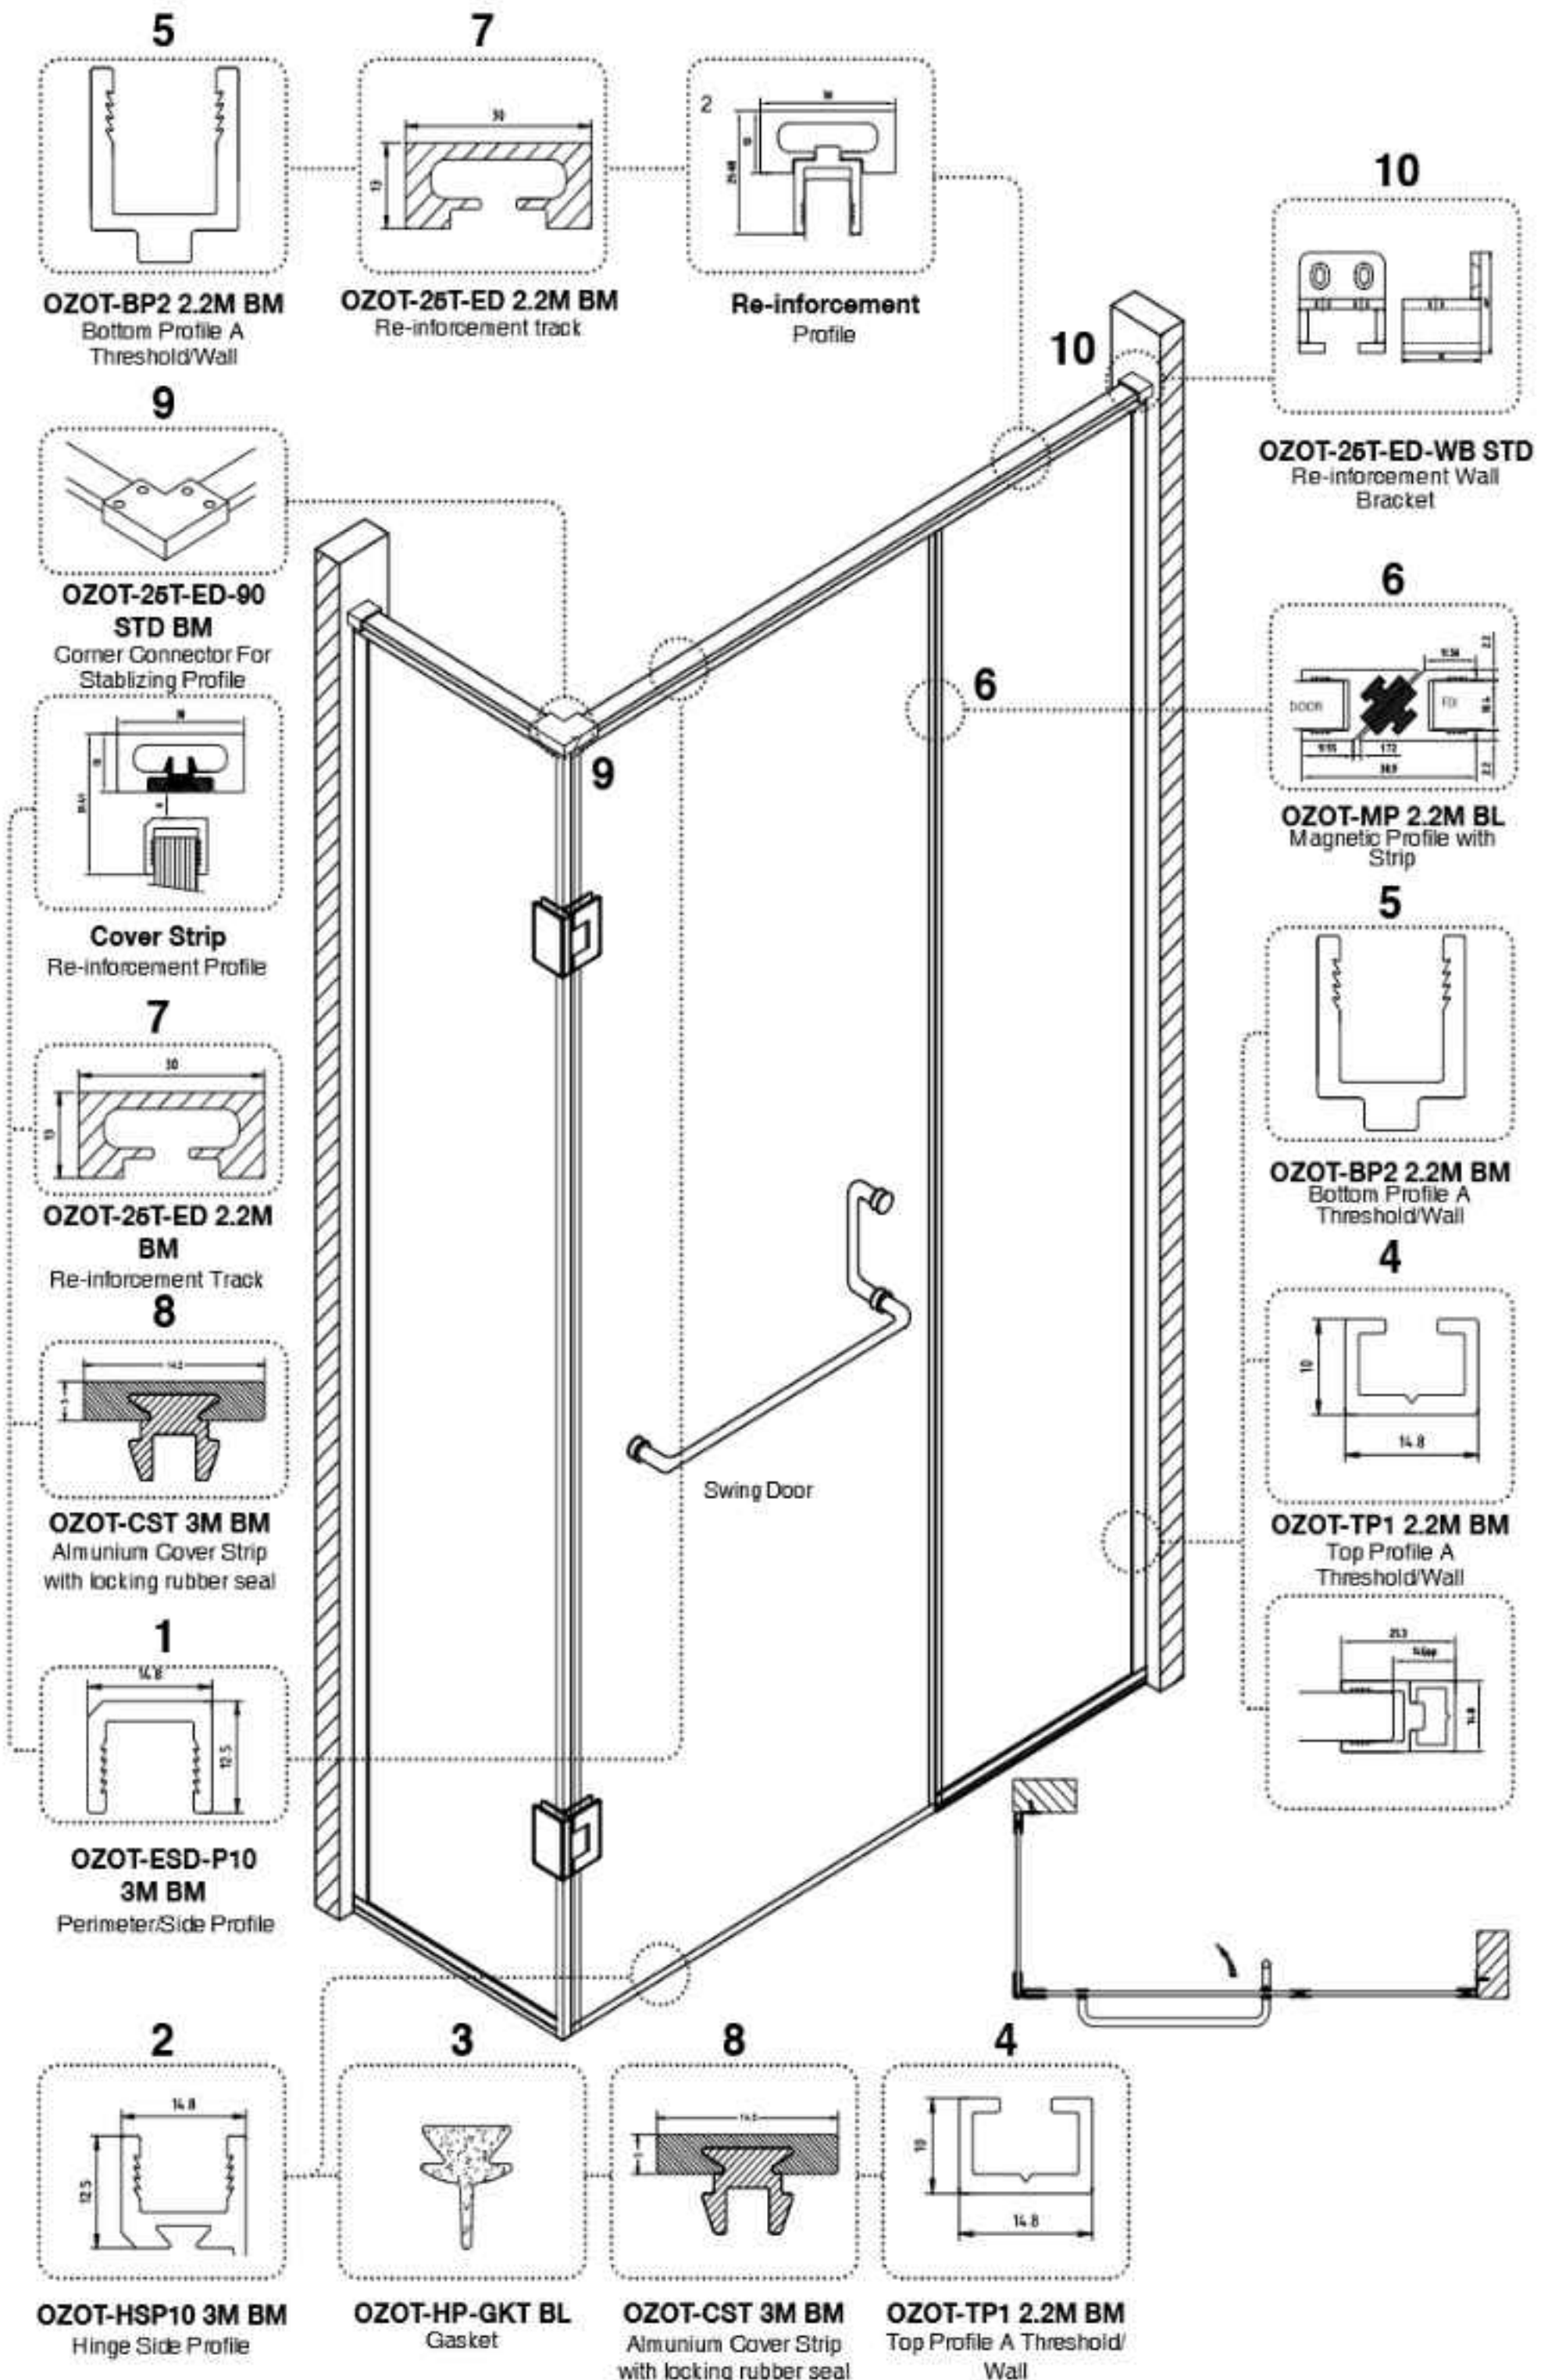

TYPICAL LAYOUT

Outliner Series