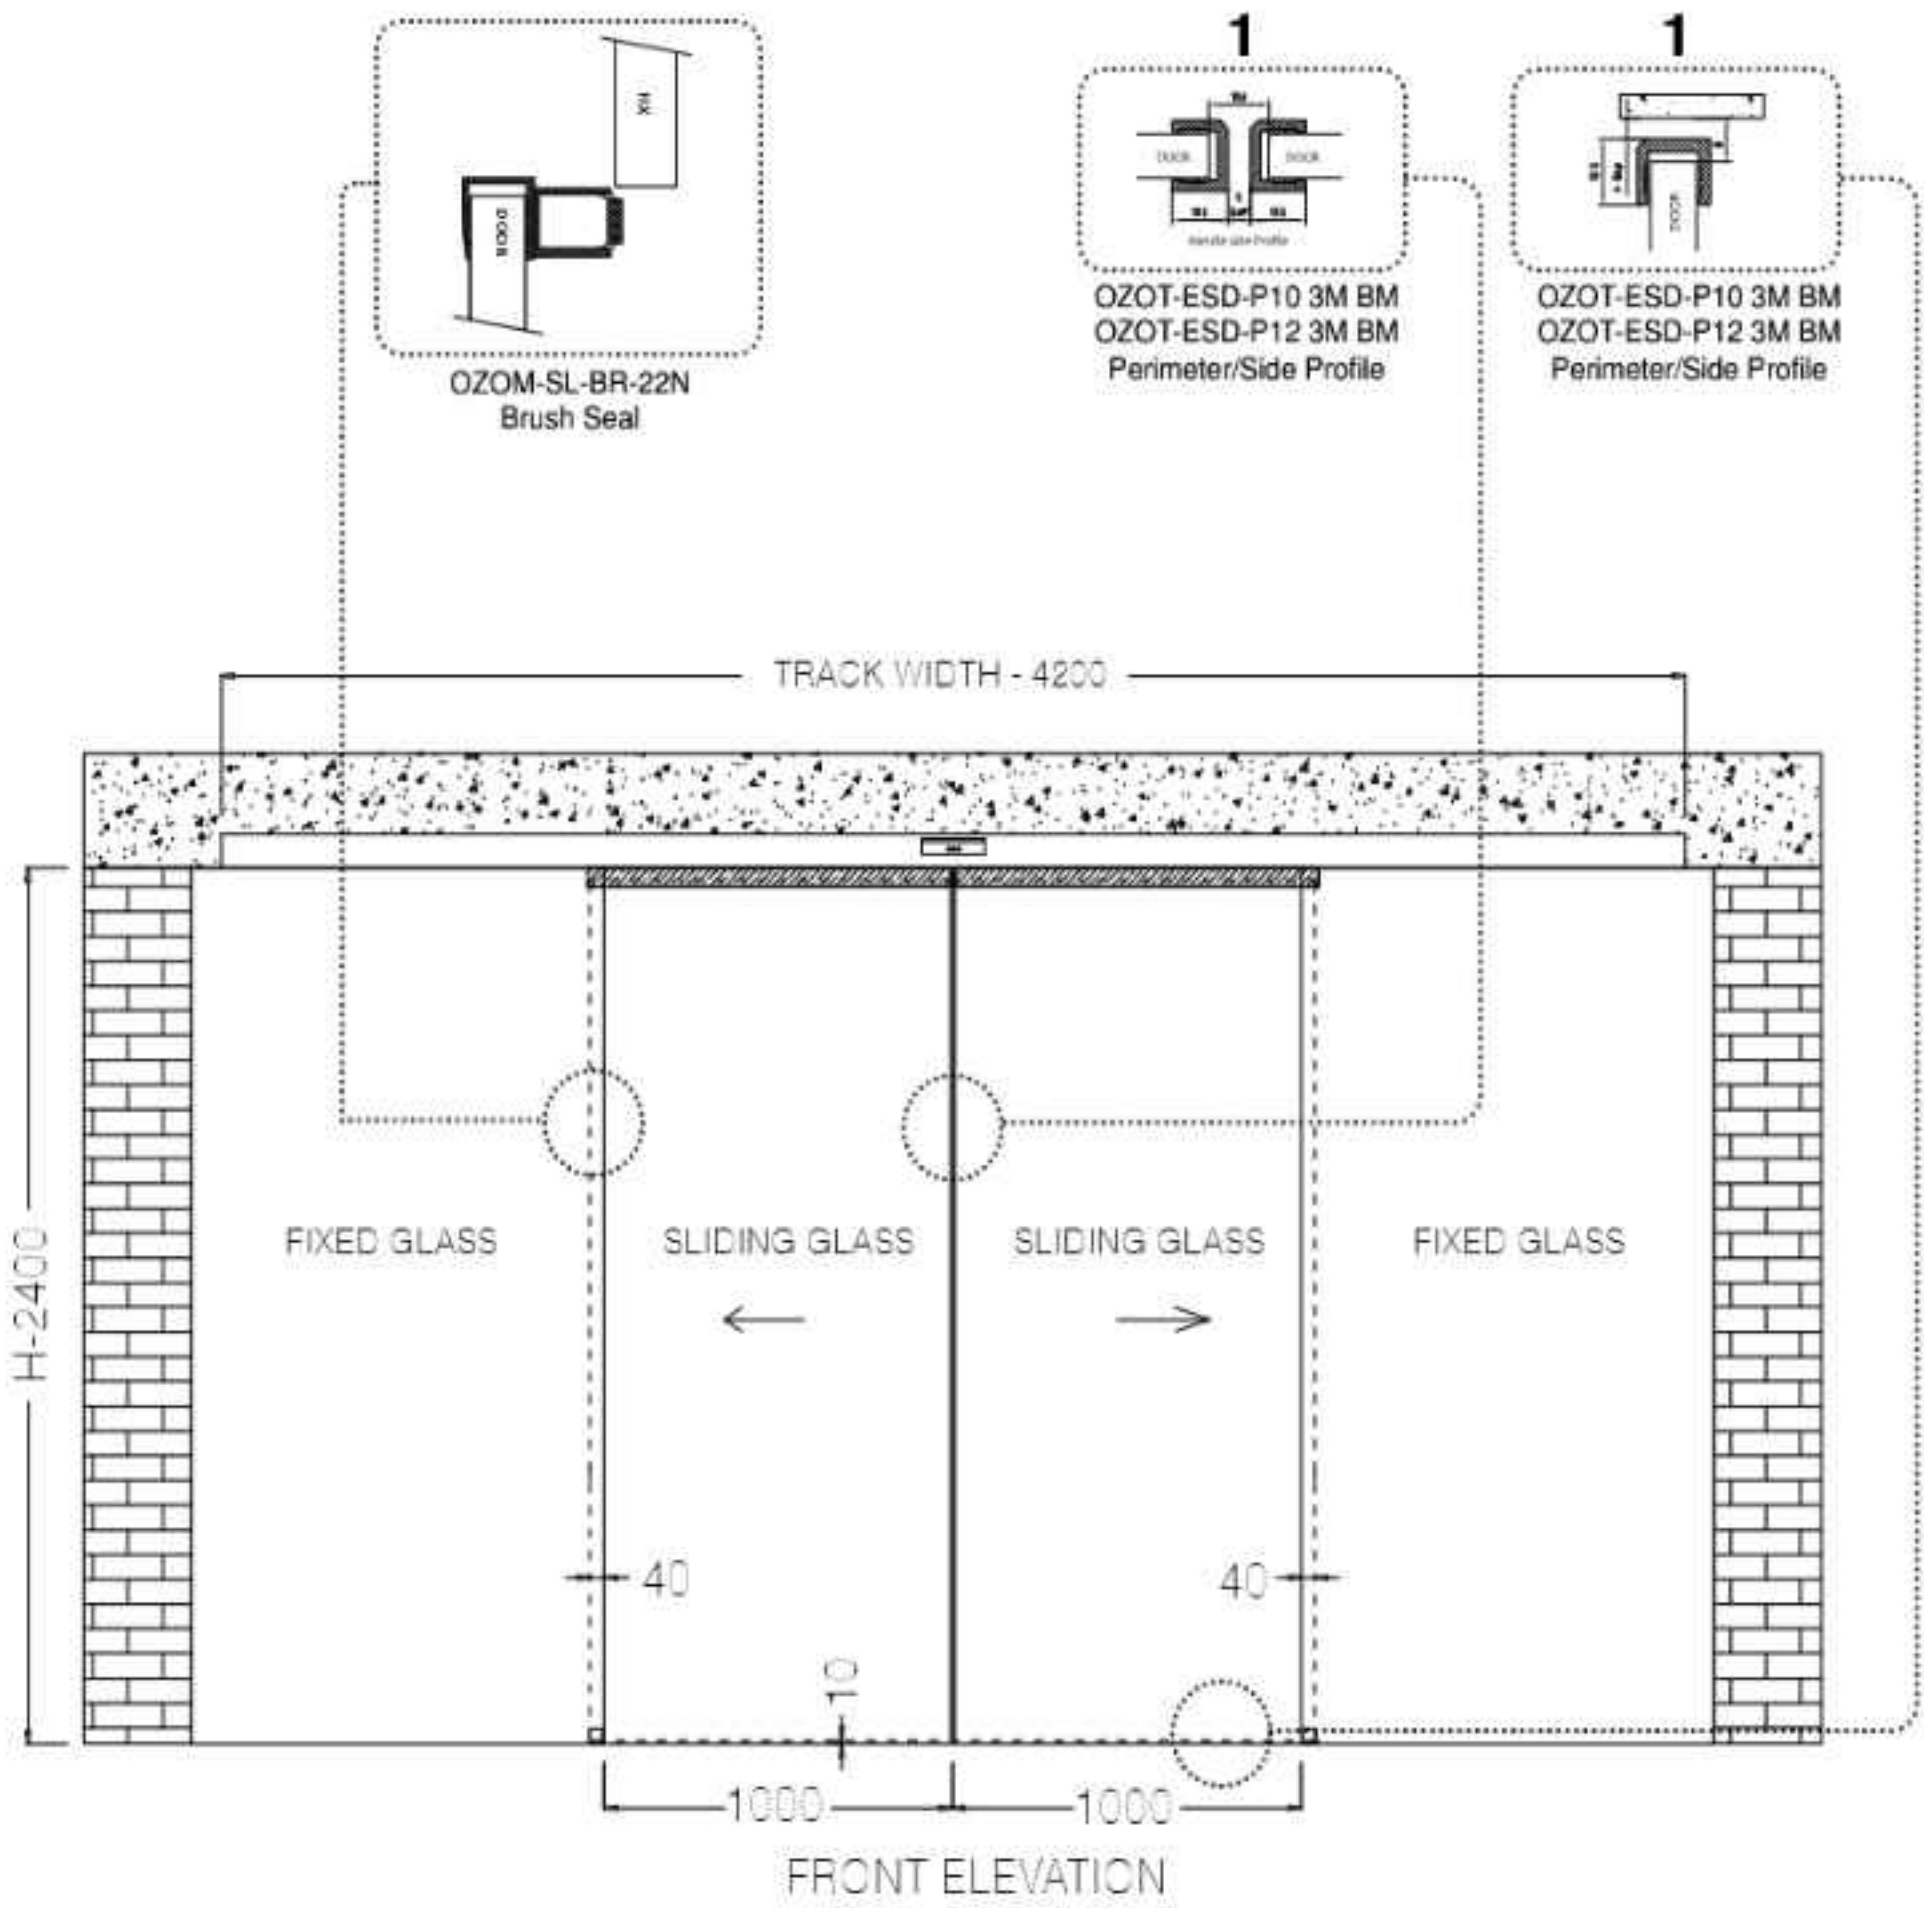

TYPICAL LAYOUT