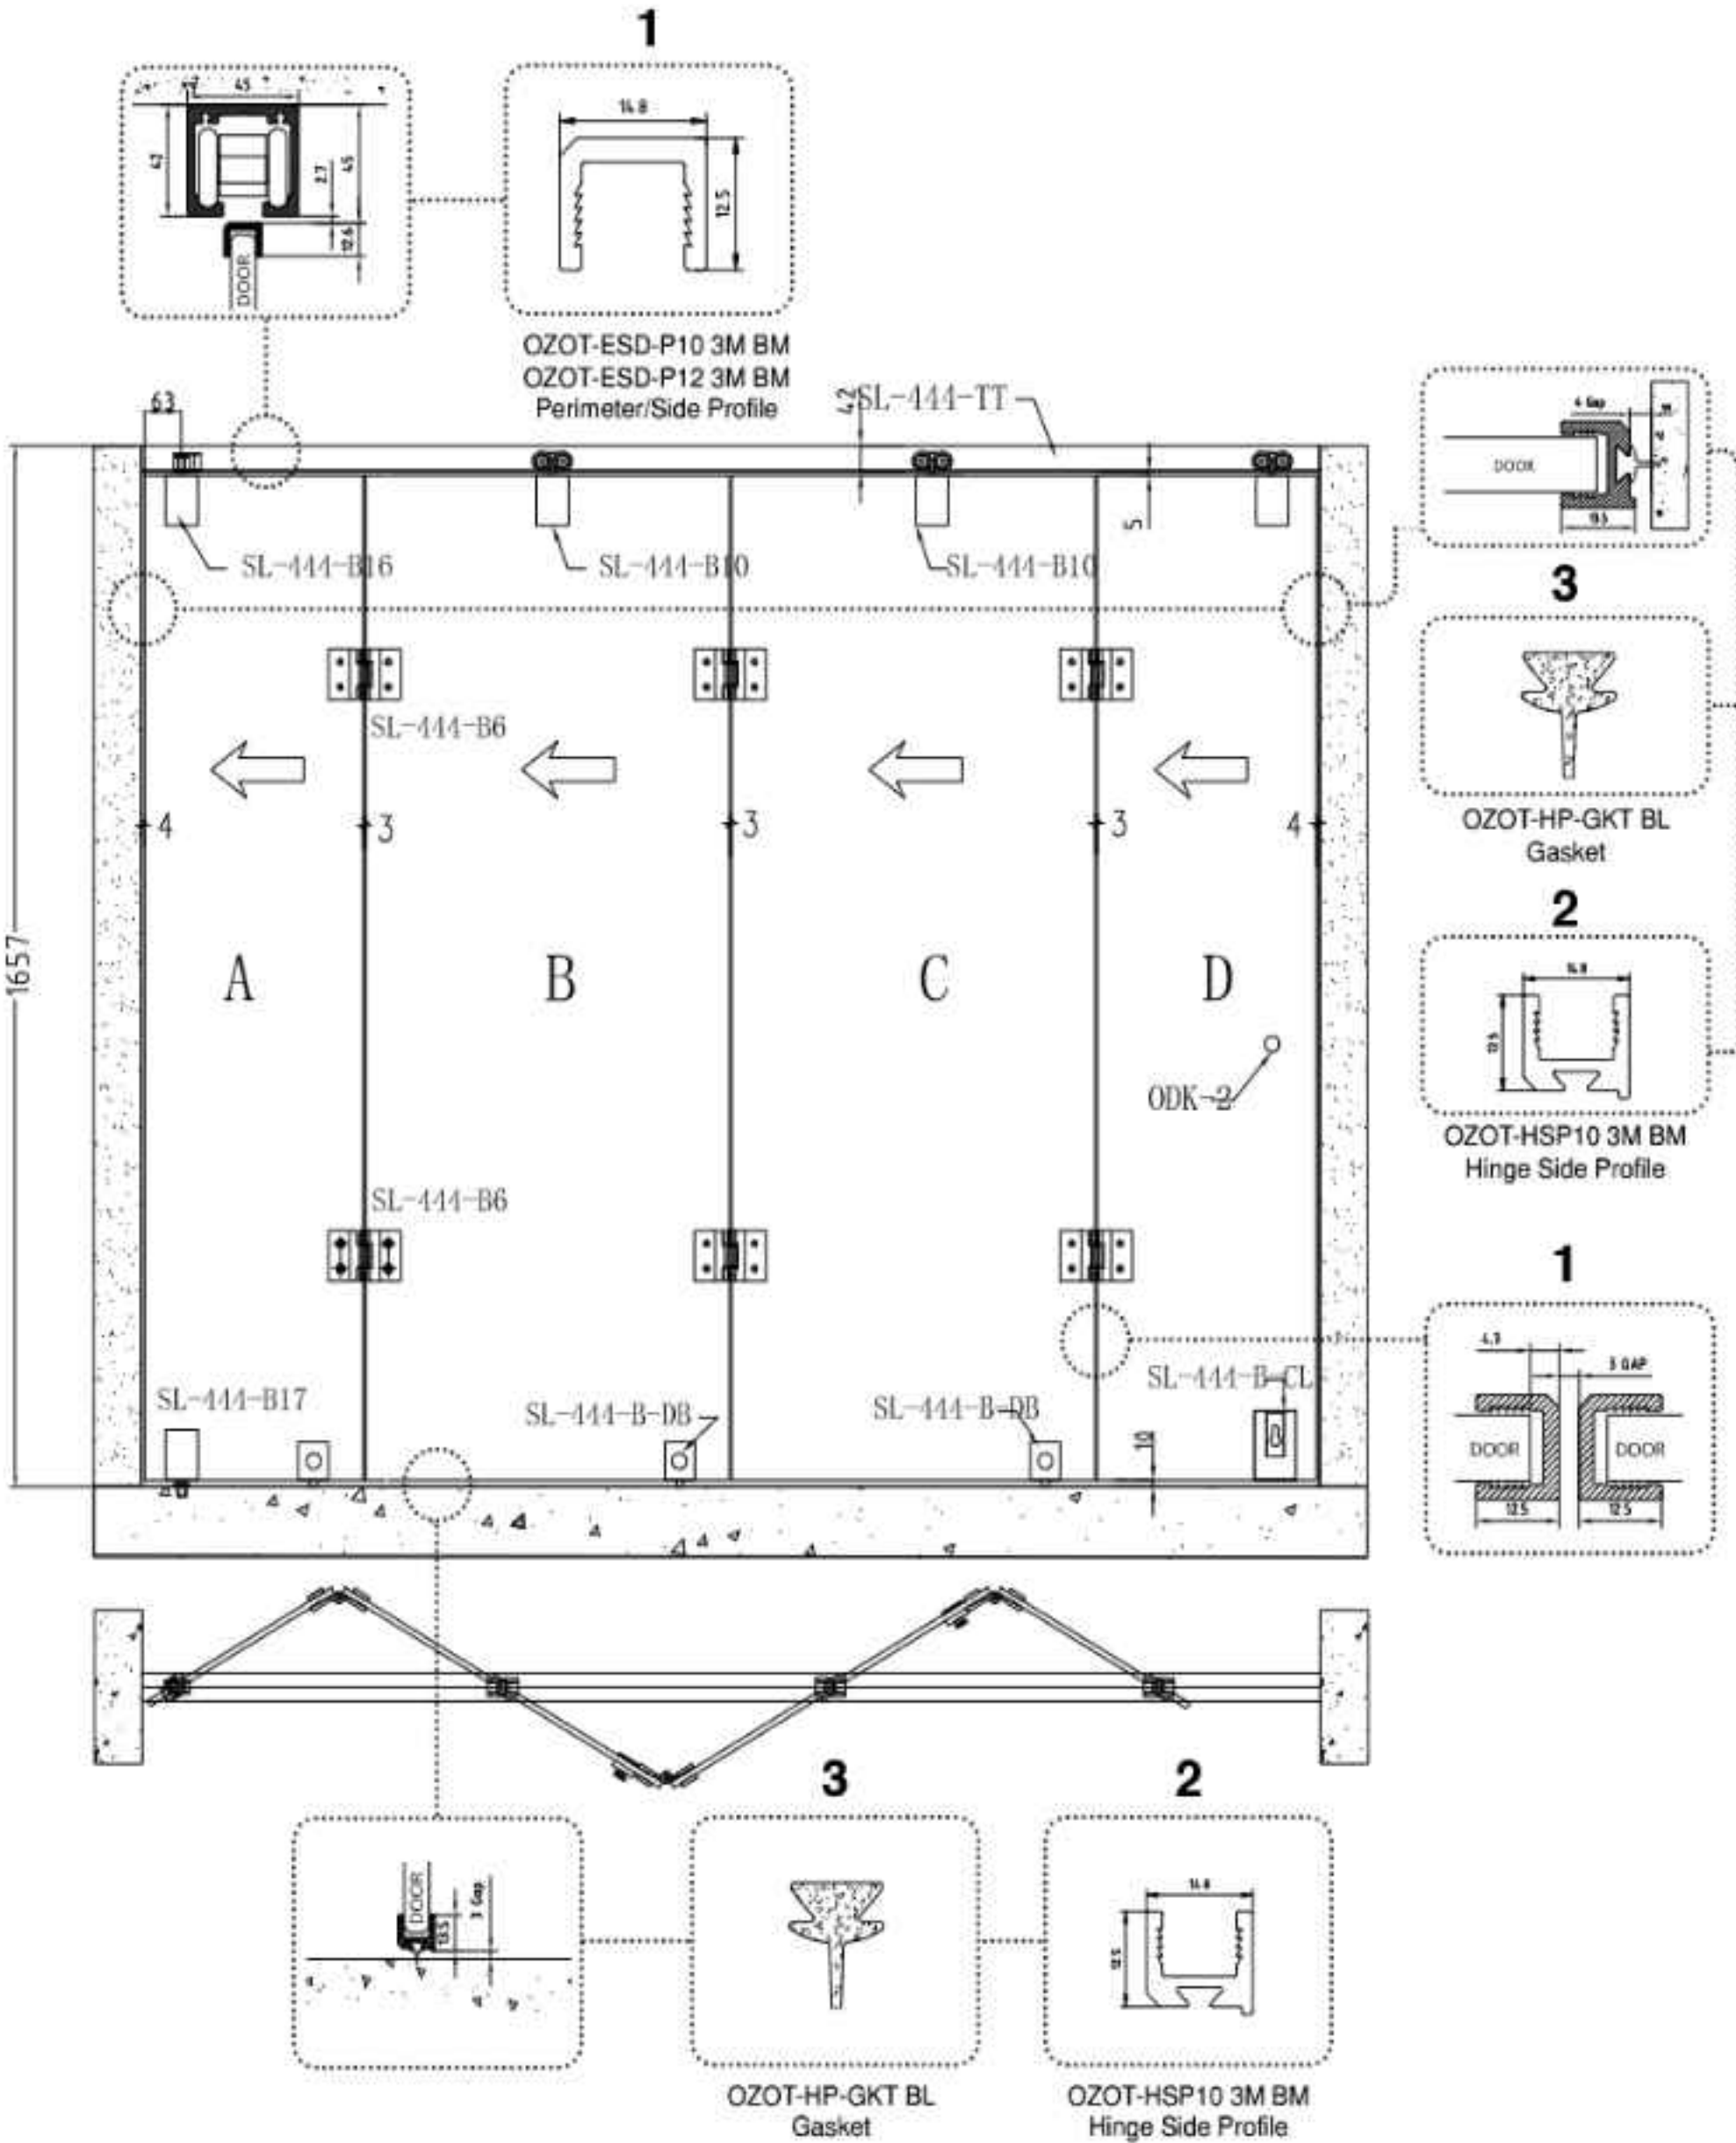

TYPICAL LAYOUT