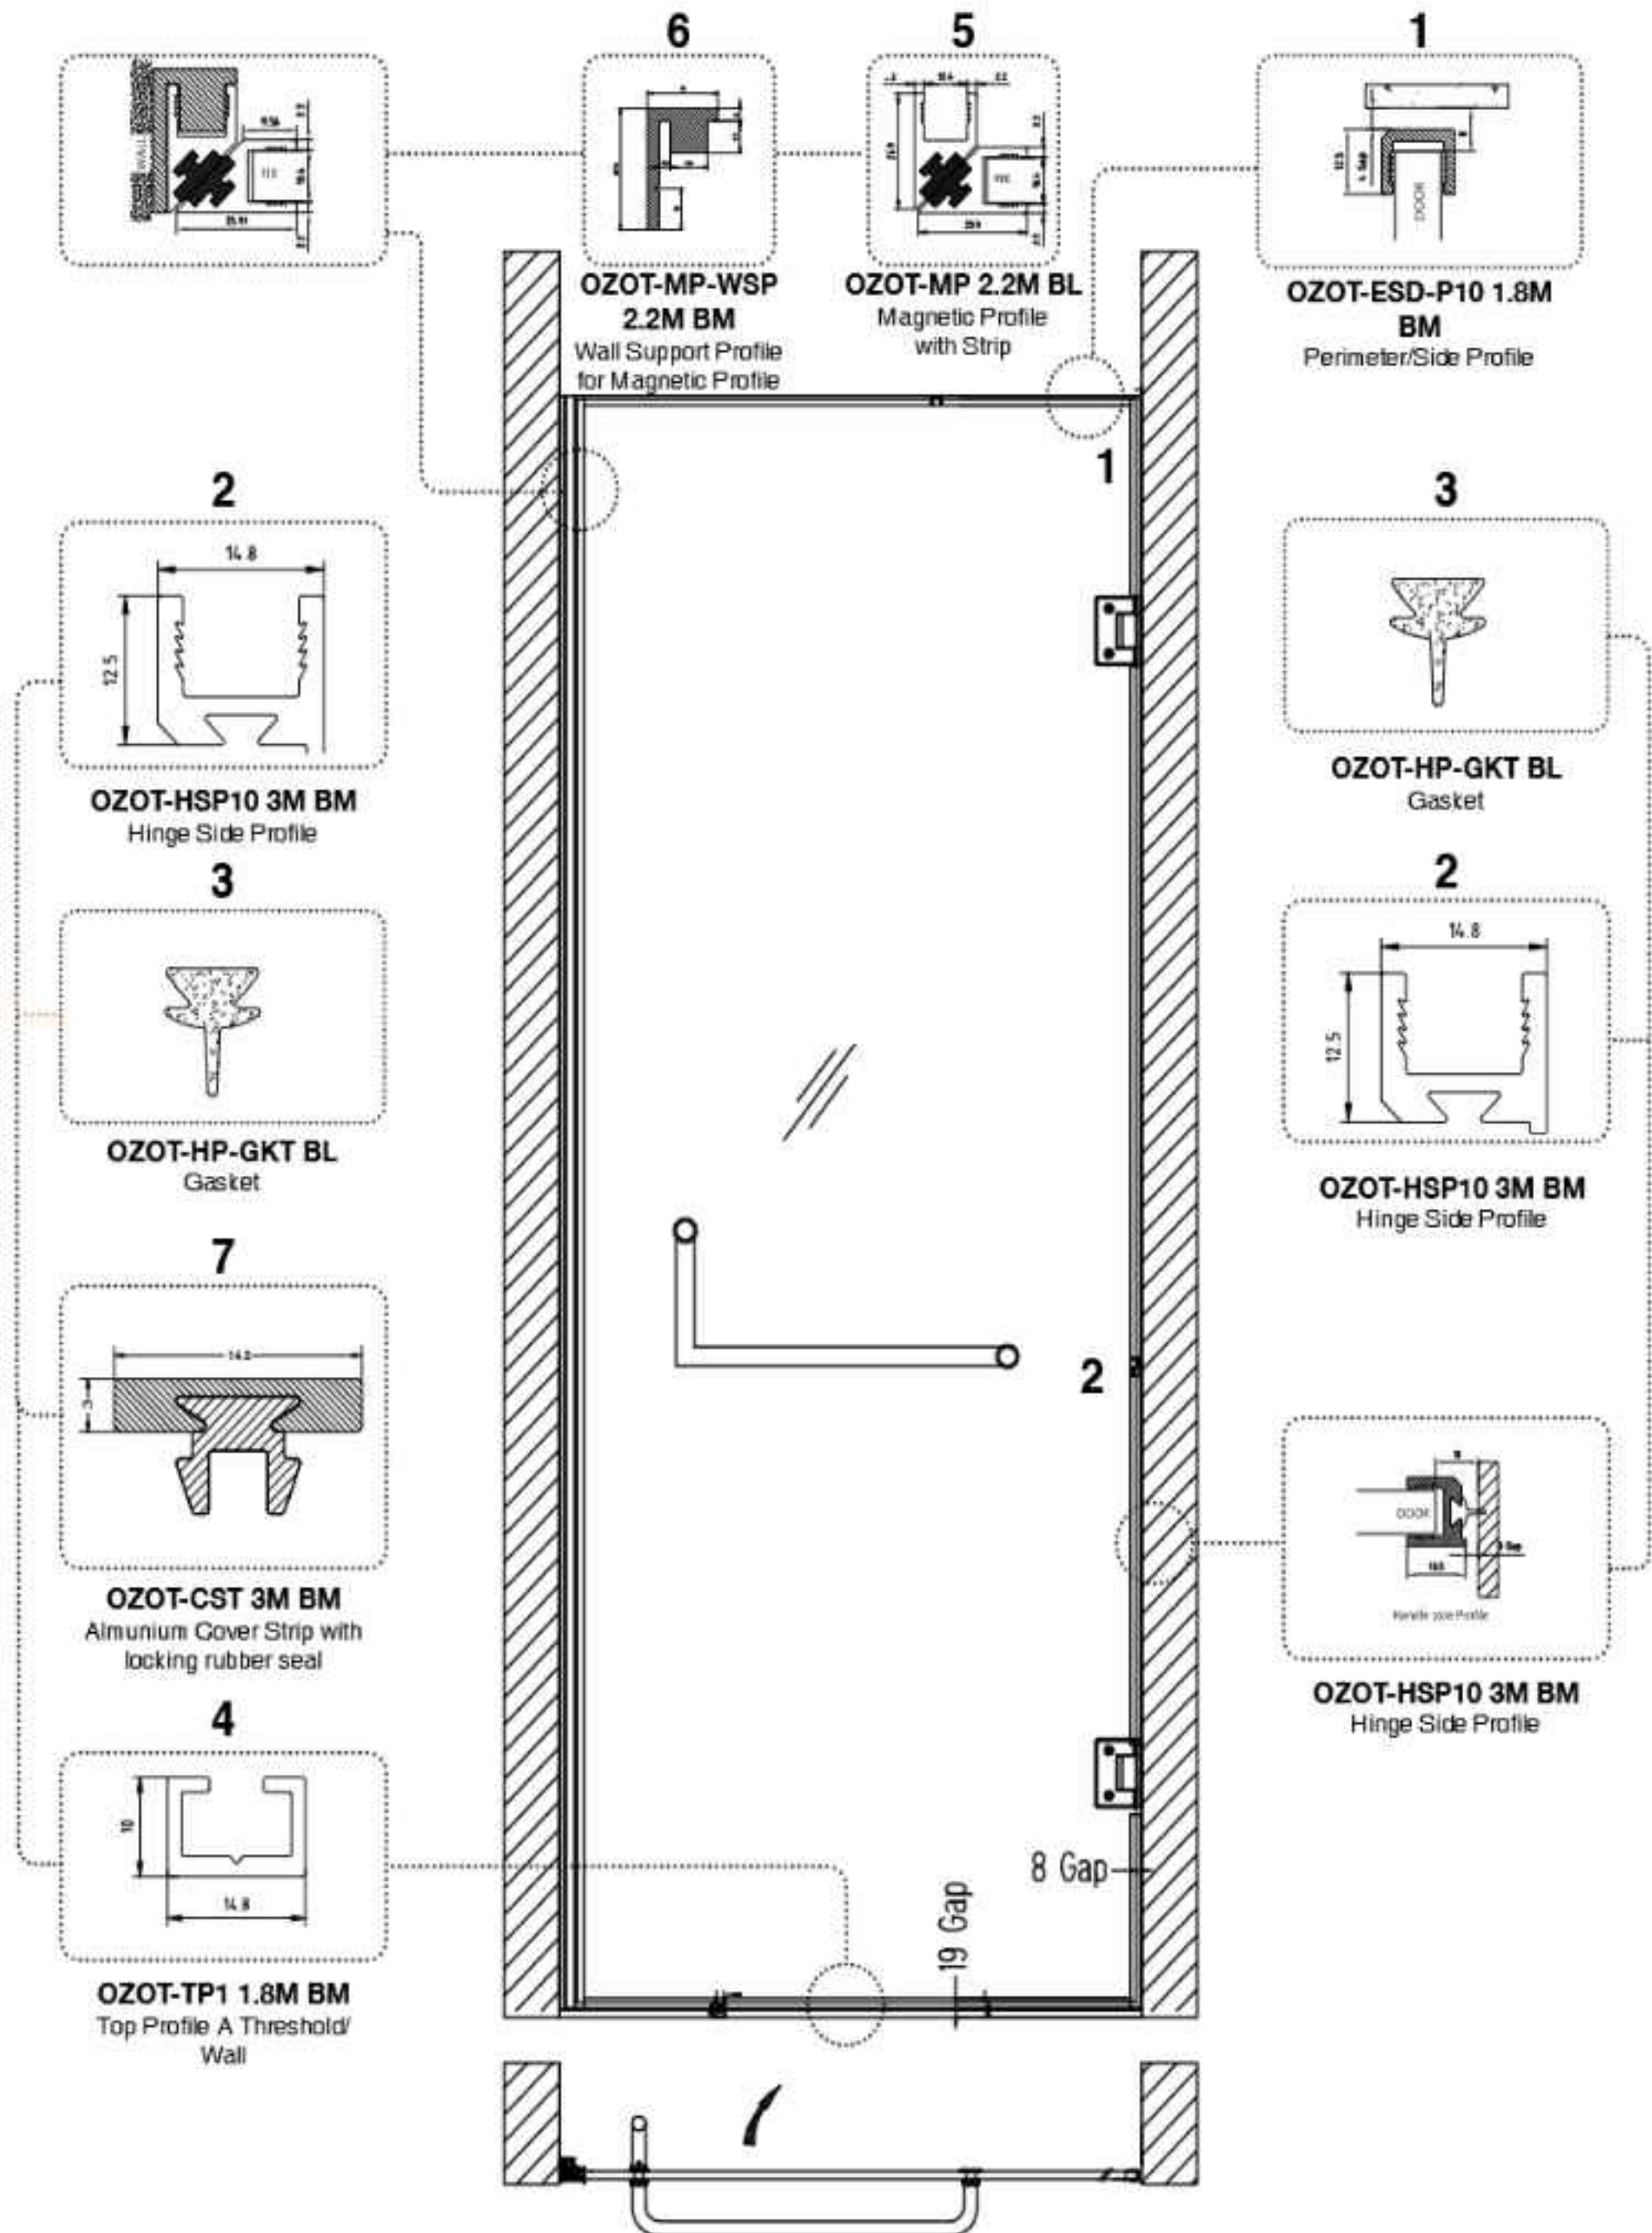

TYPICAL LAYOUT