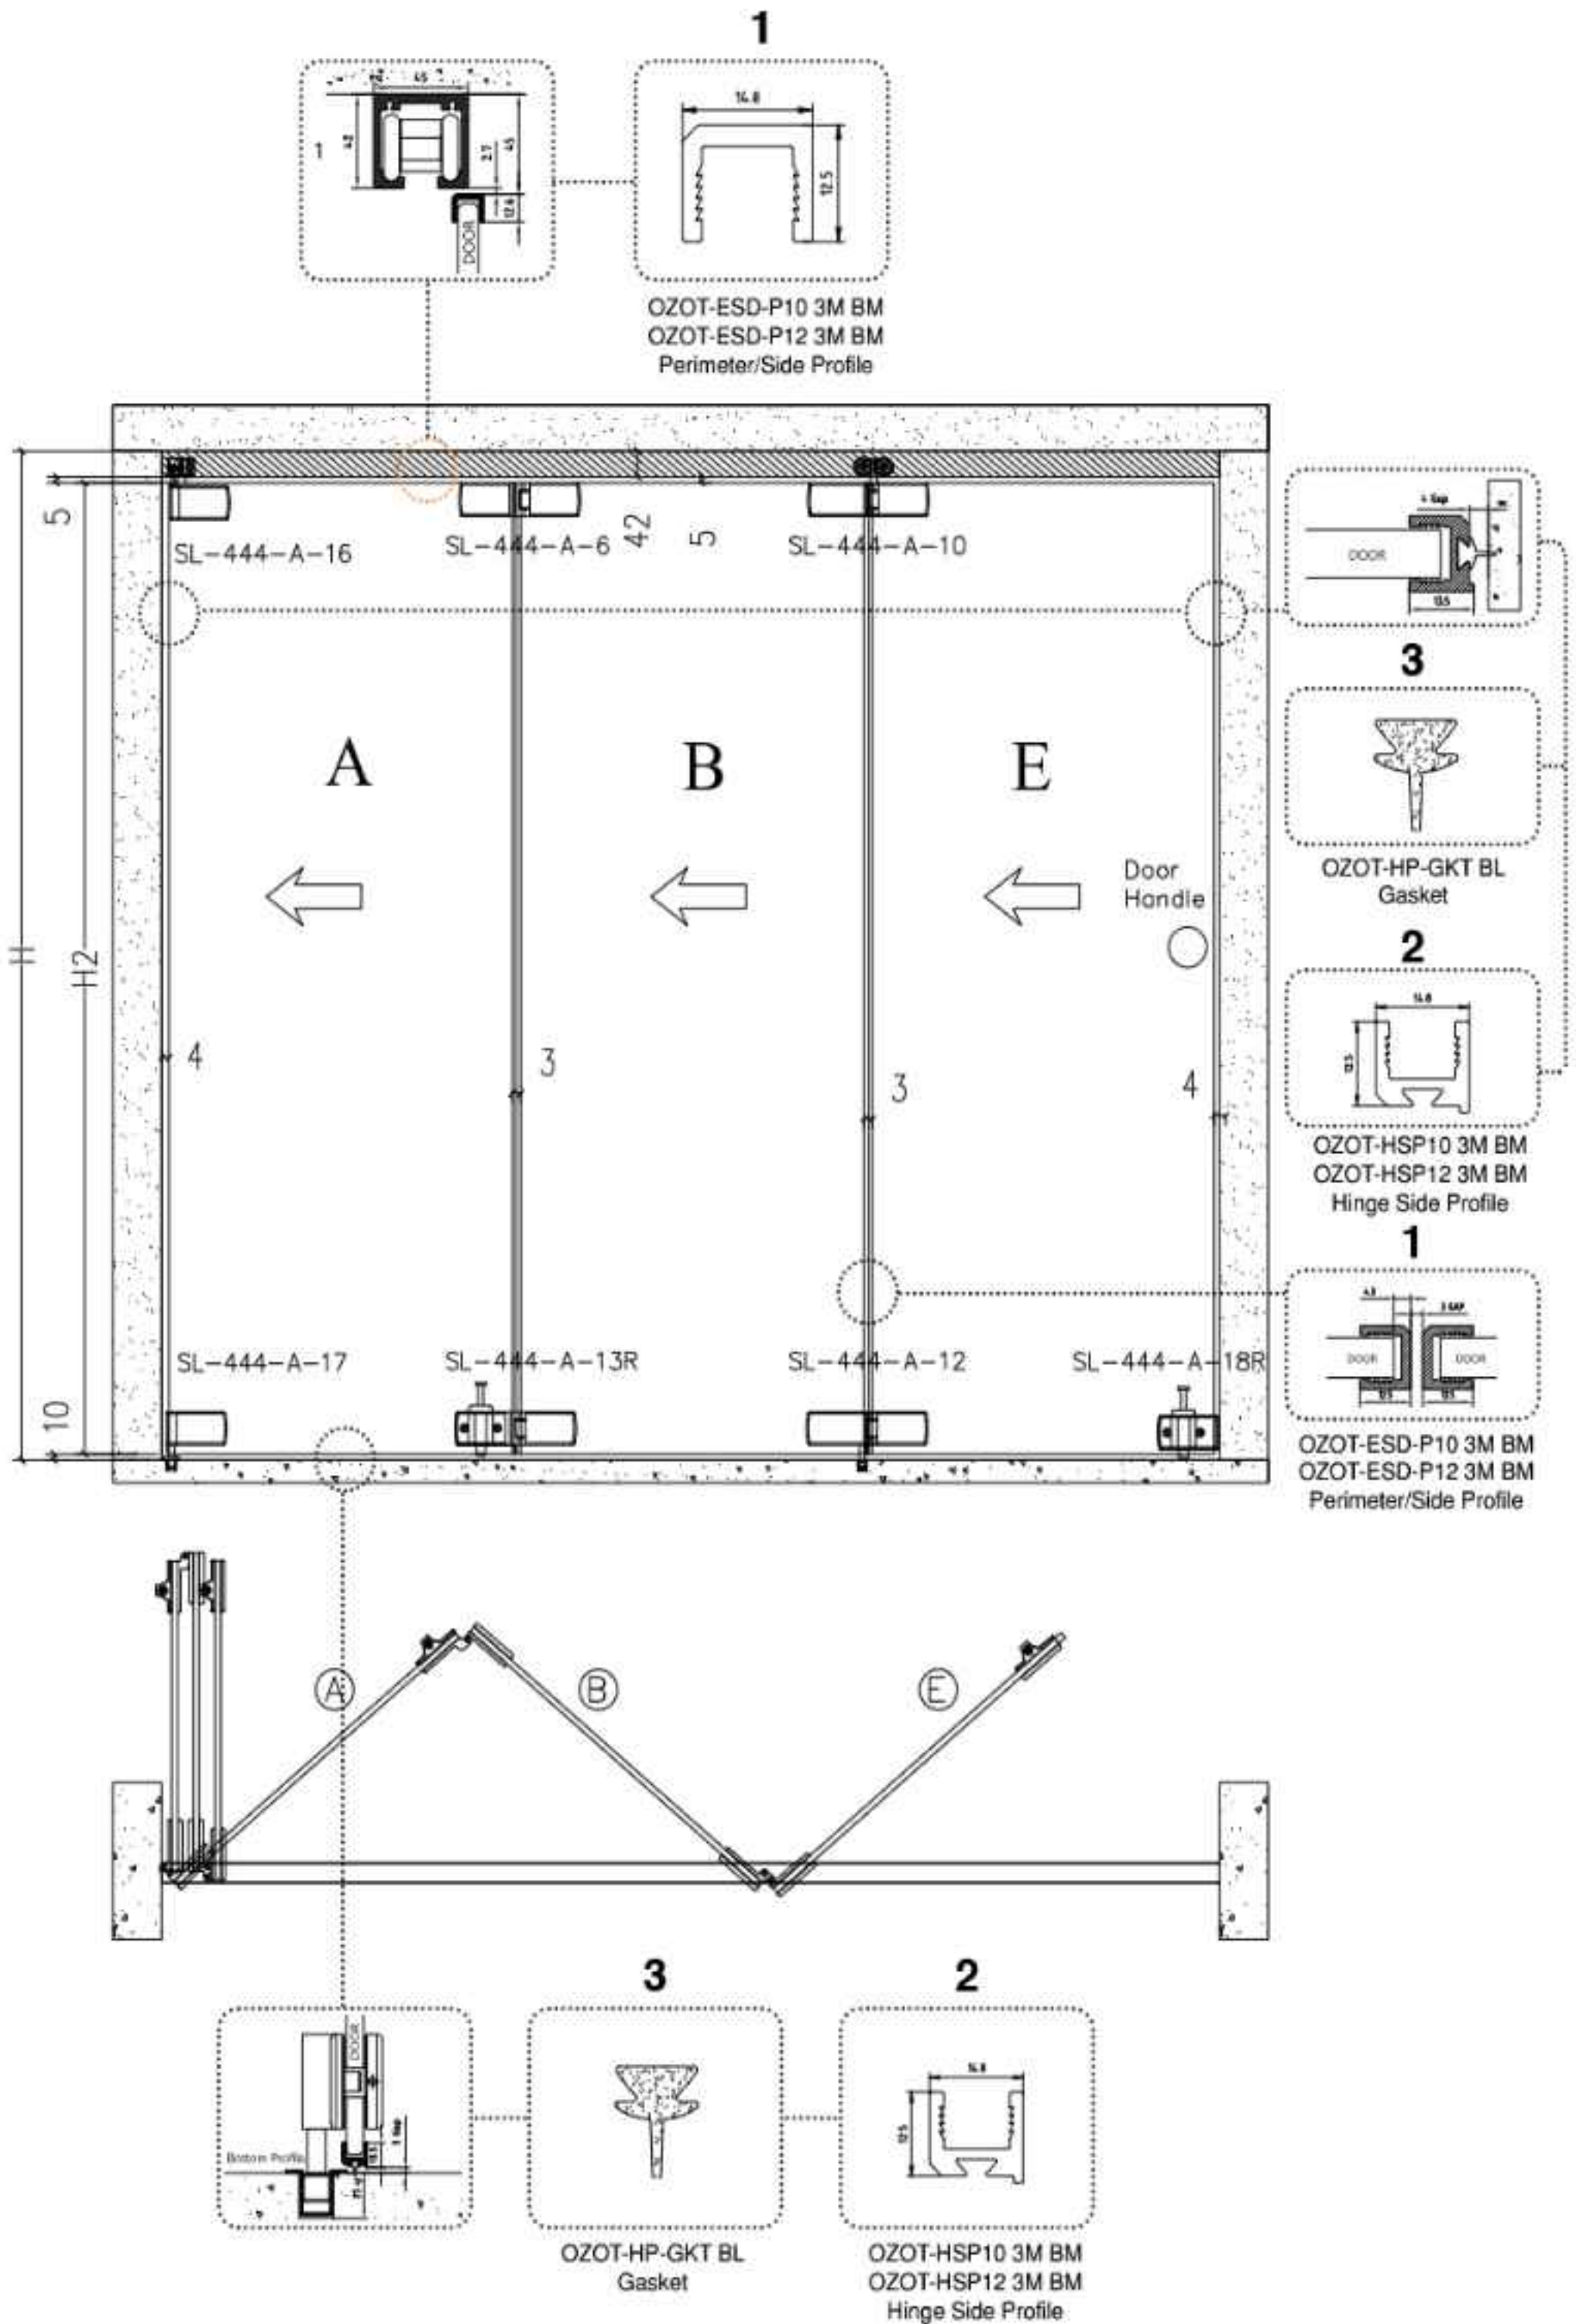

TYPICAL LAYOUT

Outliner Series