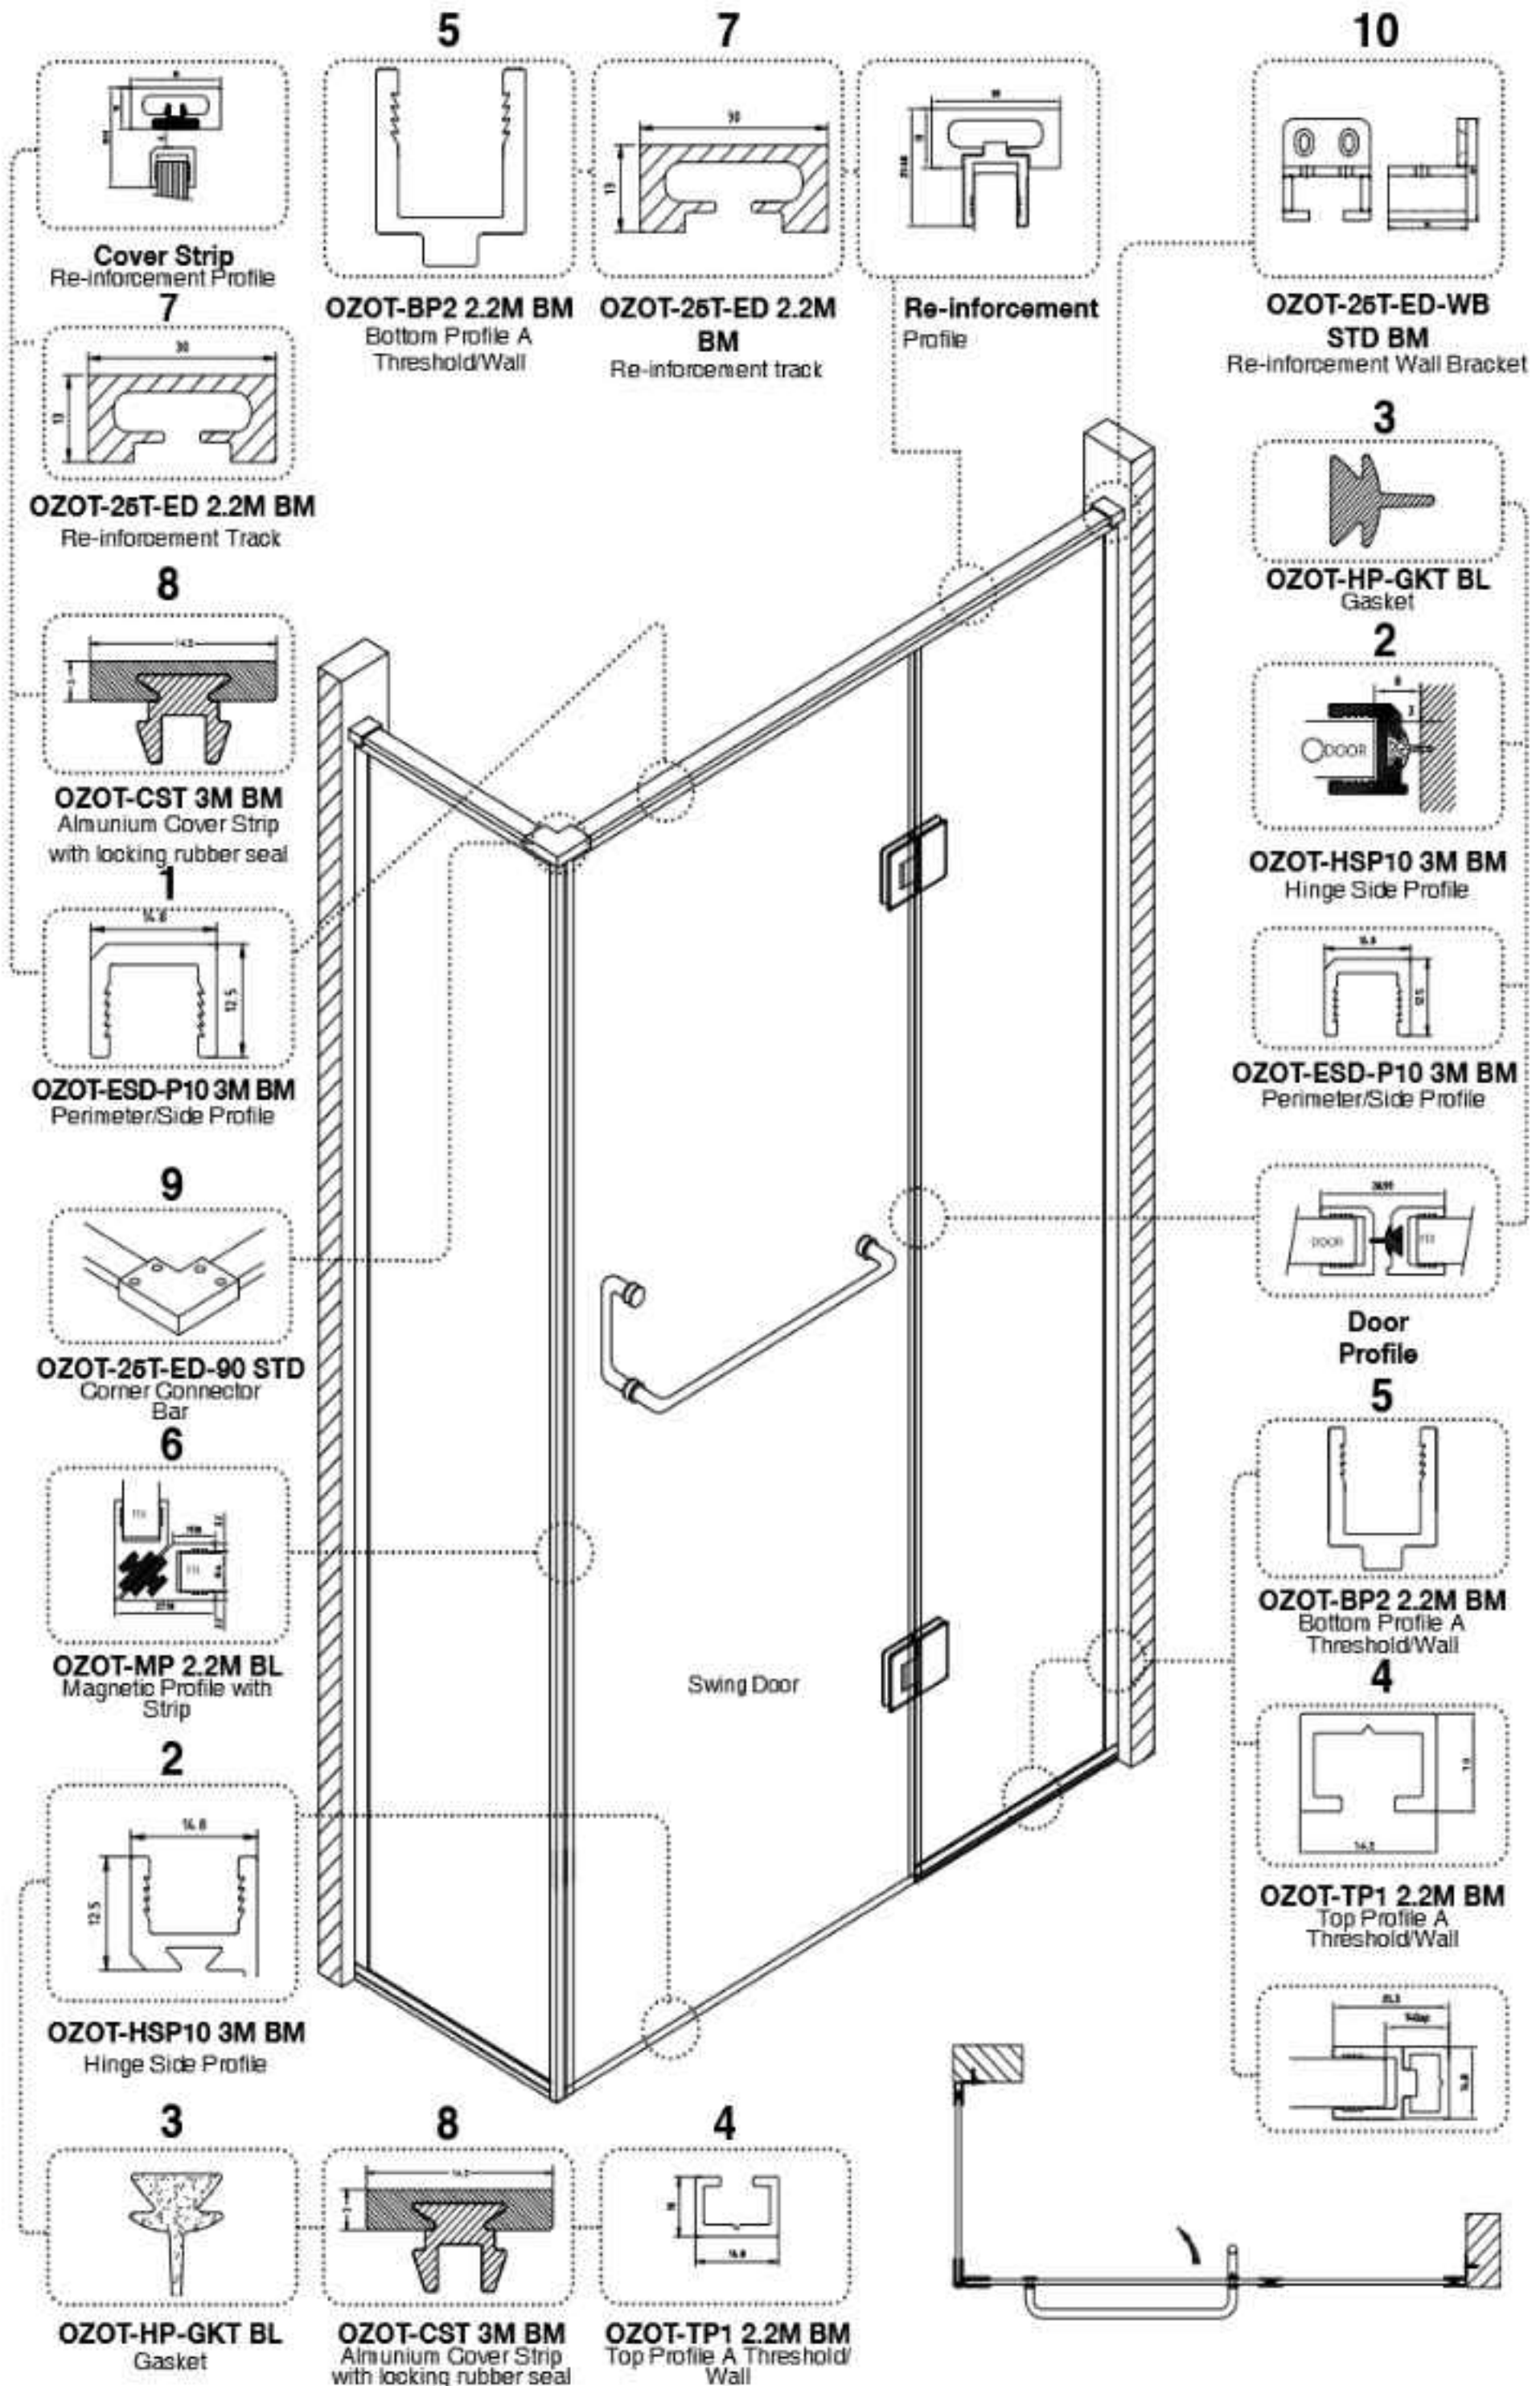

TYPICAL LAYOUT