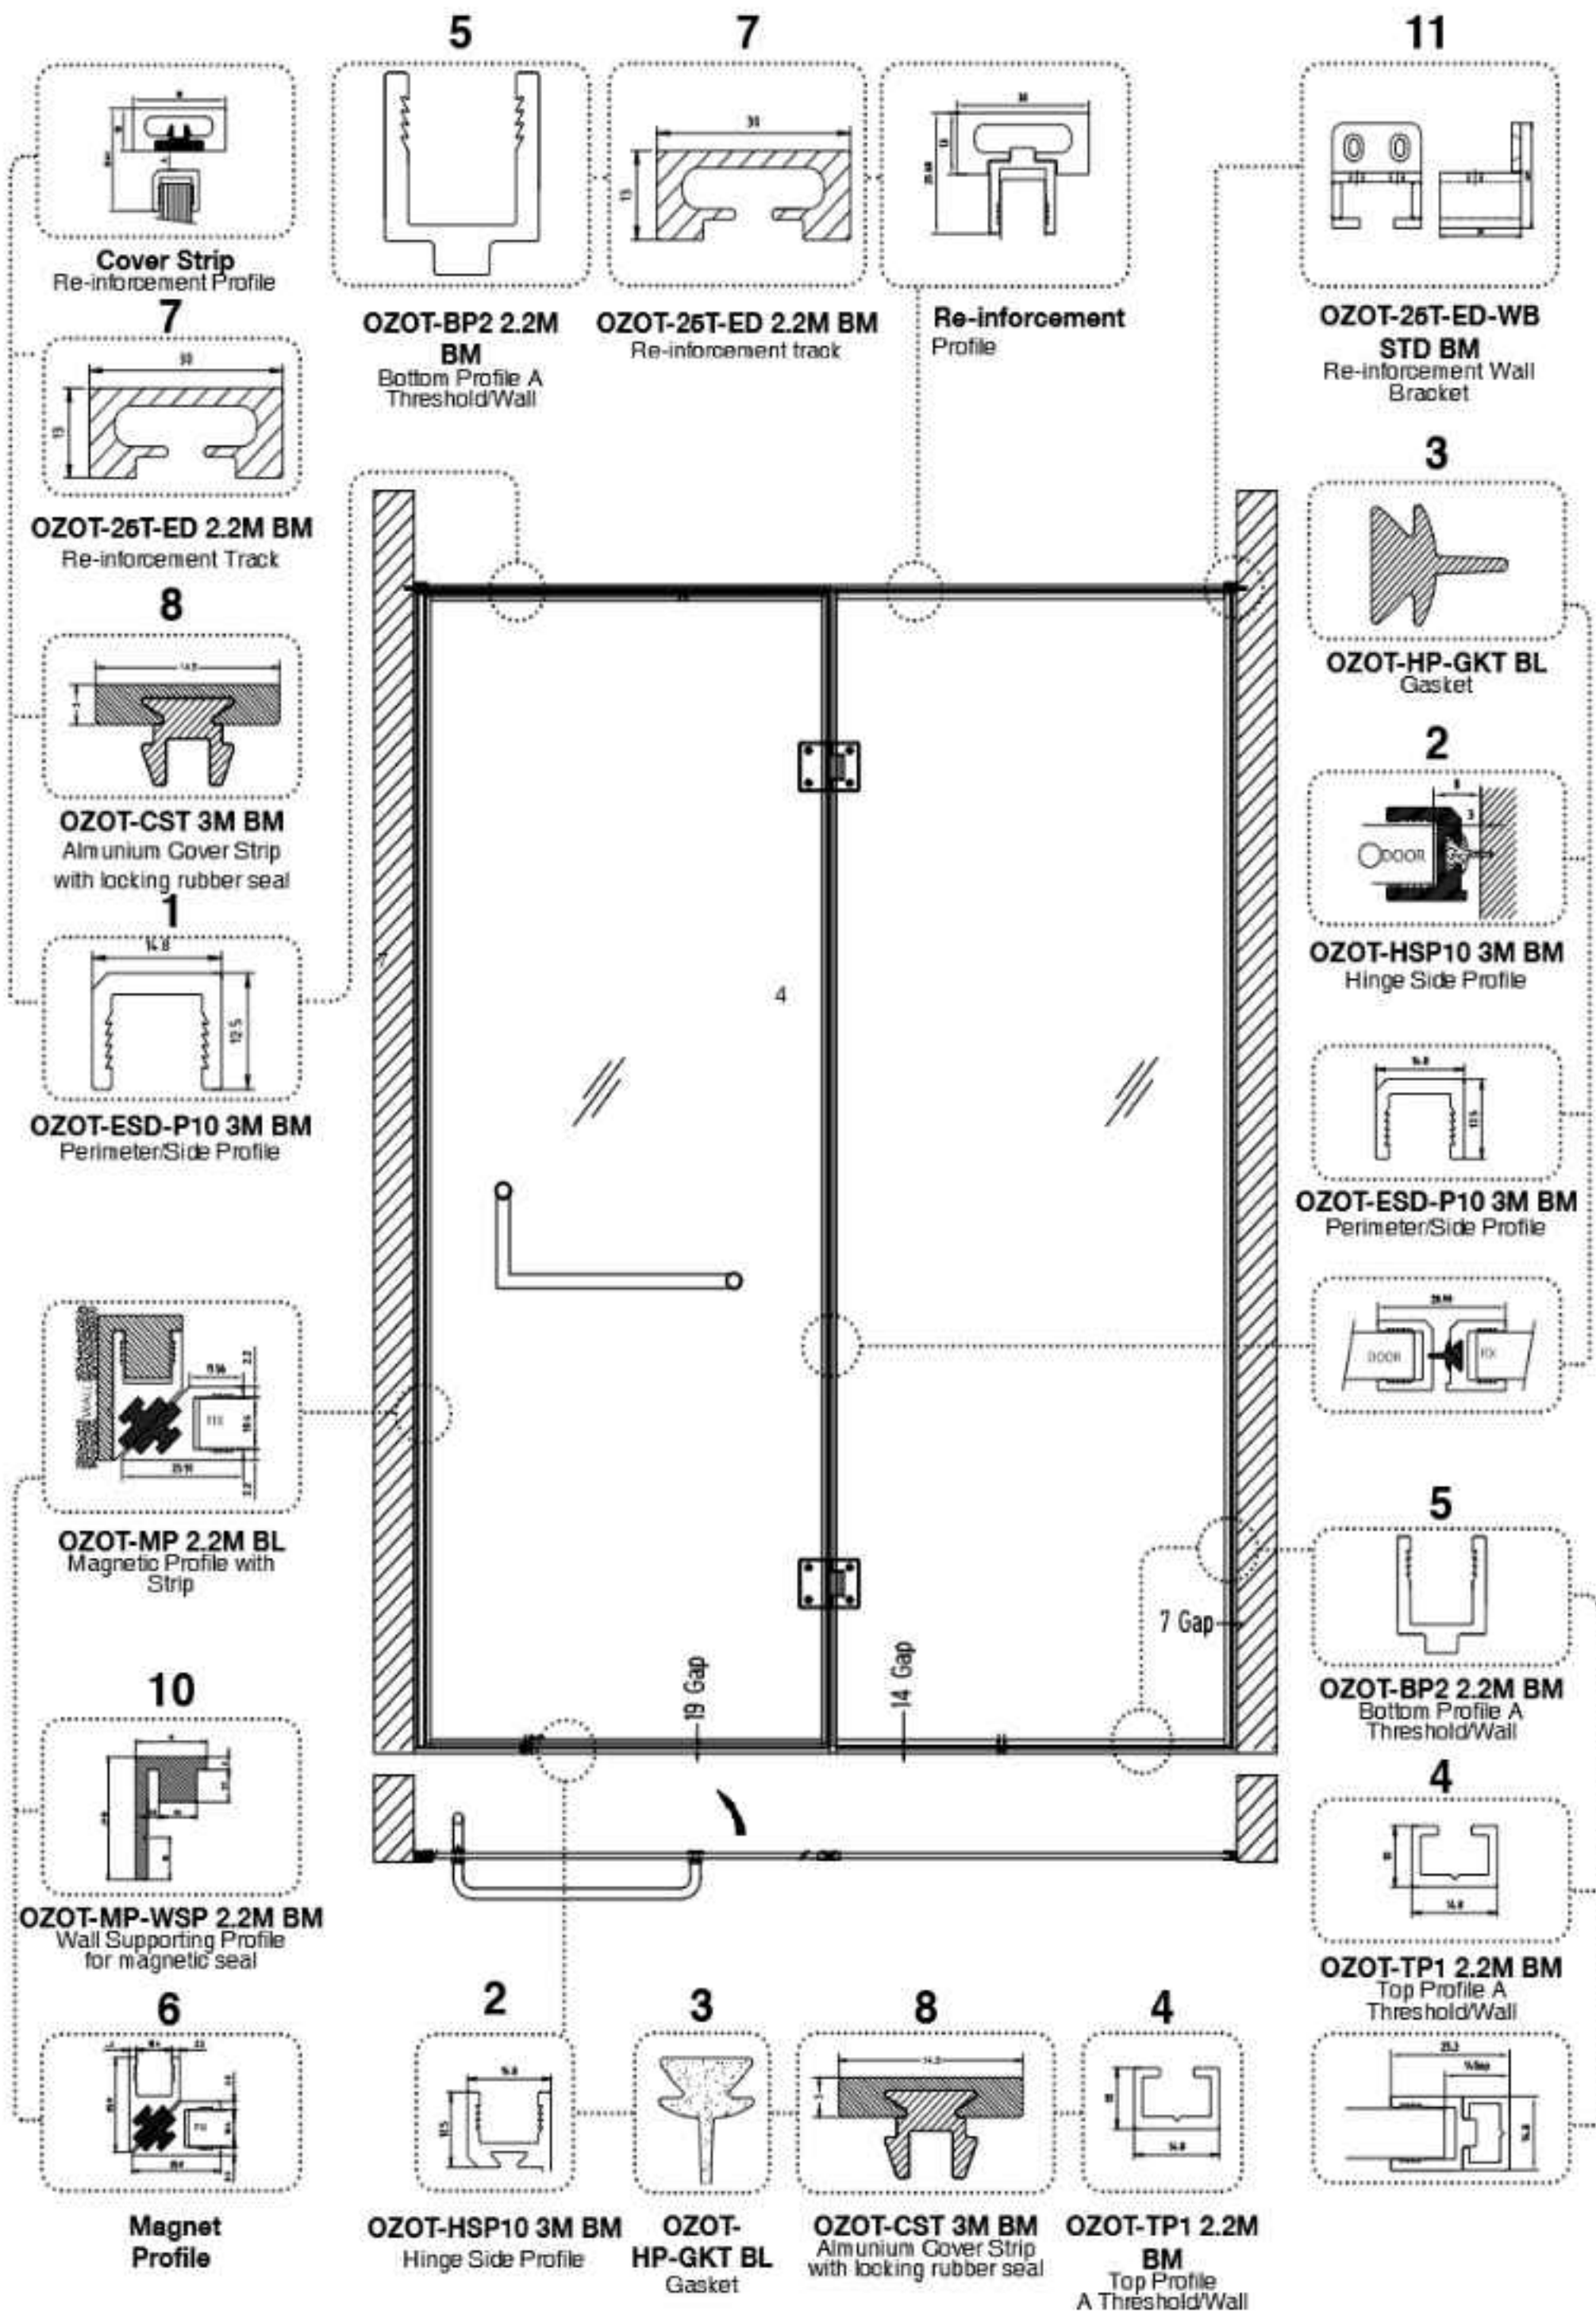

TYPICAL LAYOUT

Outliner Series