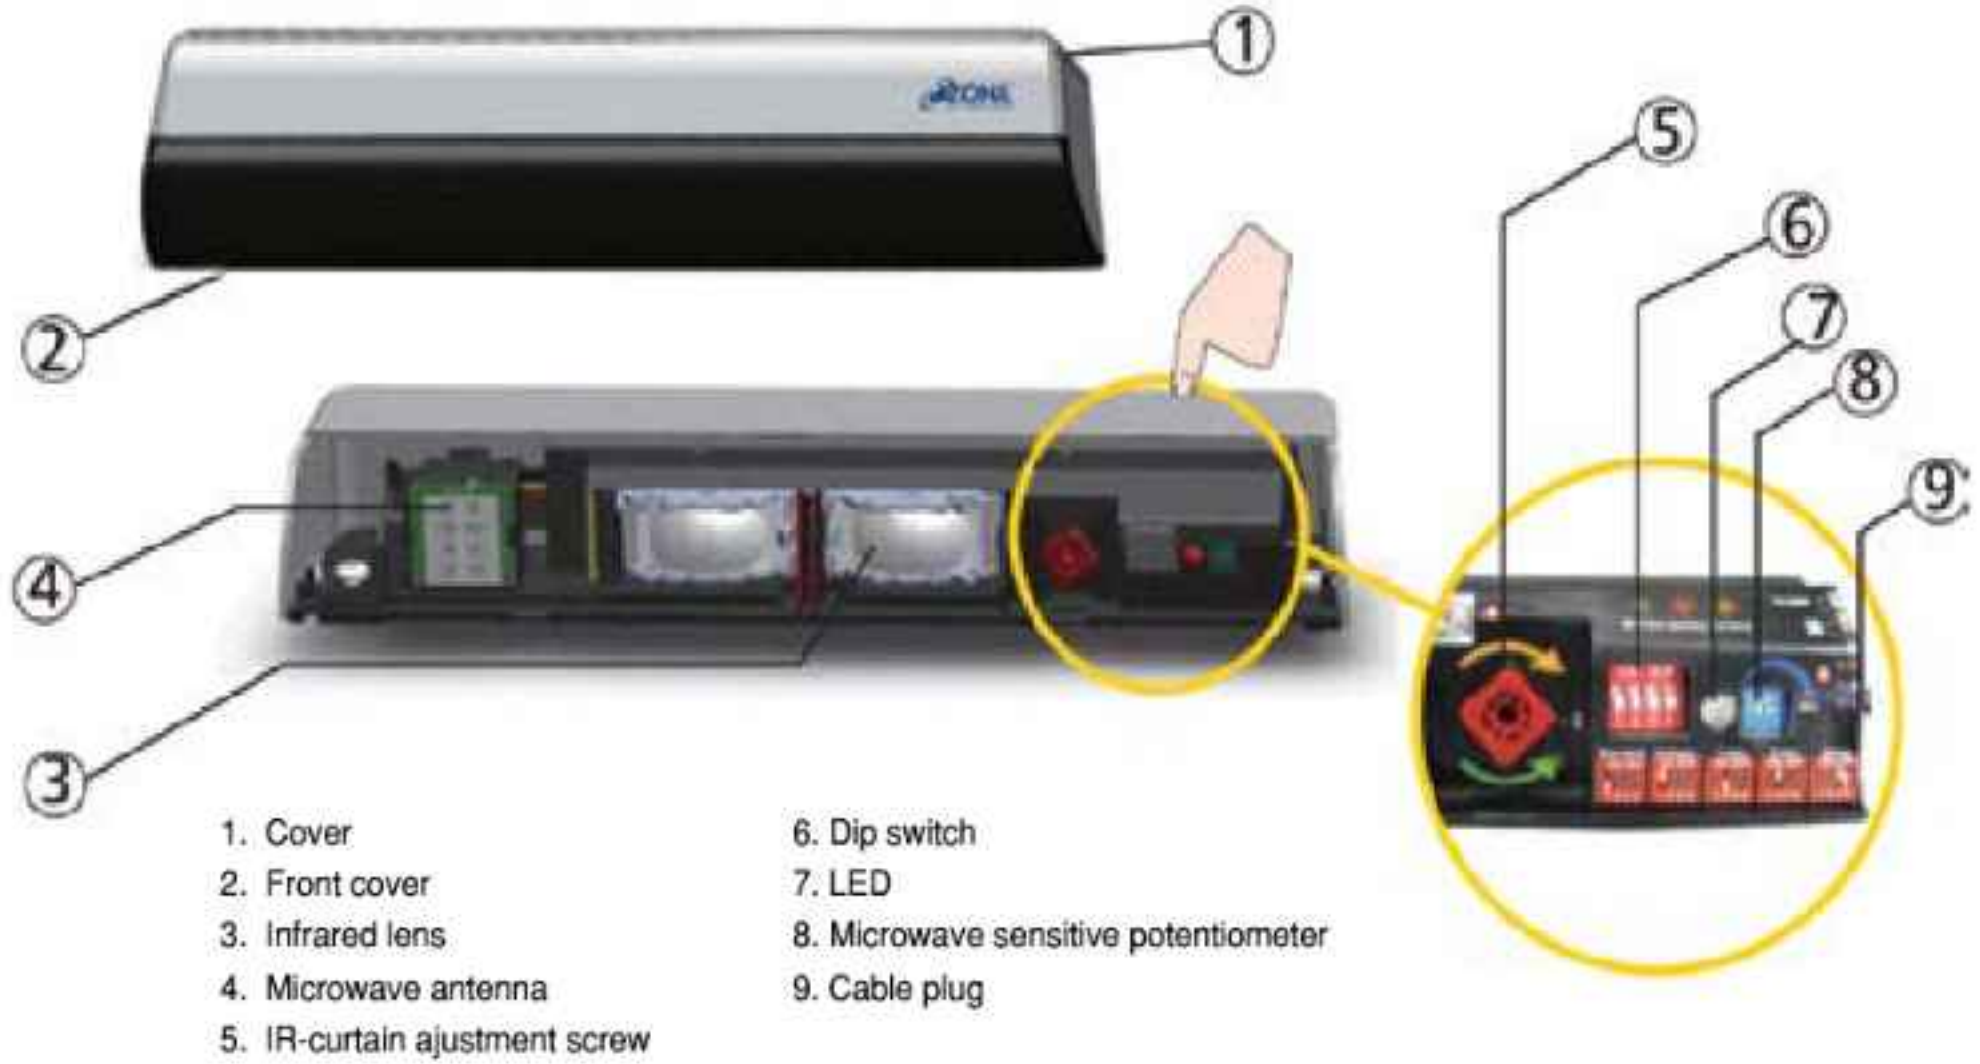

OUTLINER AUTO PRO

Microwave Sensor: High sensitivity, wide range eagle type sensors with least interface with industrial noise. Infrared Sensor for Active and presence detector.

Opening & safety sensor for automatic sliding doors

Other use of the device is outside the permitted purpose and can not be guaranteed by the manufacturer. The manufacturer cannot be held responsible for incorrect installations or inappropriate adjustments of the sensor.

OZOM-AC-11-ZS STD ₹ 18,190

Technical Specification

Supply voltage:	12 V-24 V AC +/-10% ; 12 V-30 V DC 0%/+10%	
Power consumption:	< 3W	
Mounting height:	1.8m to 3m	
Temperature range:	-25°C to +55°C	
Degree of protection:	IP54	
Detection mode:	Motion Min. detection speed: 5cm/s	Presence Typical response time: <128ms (max. 500ms)
Technology:	Microwave doppler radar Transmitter frequency: 24.150 GHz Transmitter radiated power: <20 dBm EIRP Transmitter power density: <5 mW/cm2	Active infrared with background analysis Spot diameter: 6cm (typ) Number of spots: 24 by curtain Number of curtains: 1
Angle:	From 15° to 45° vertical (adjustable)	From -5° to +8° (adjustable)
Output:	Relay (free of potential) Max. contact voltage: 42 V AC/DC Max. contact current: 1A (resistive) Max. switching power: 30W (DC)/60 VA (AC)	Relay (free of potential) Max. contact voltage: 42V AC/DC Max. contact current: 1A (resistive) Max. switching power: 30W (DC)/60 VA (AC)
Hold time output signal:	0.5s	0.5s

Specification are subject to change without prior notice