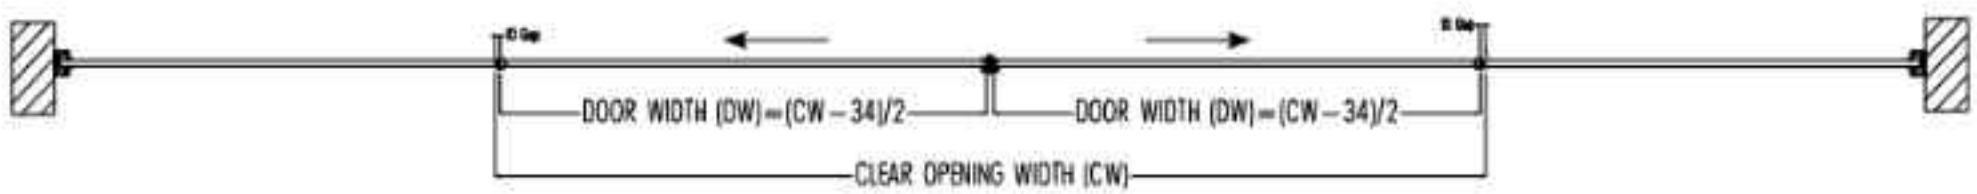

TYPICAL LAYOUT