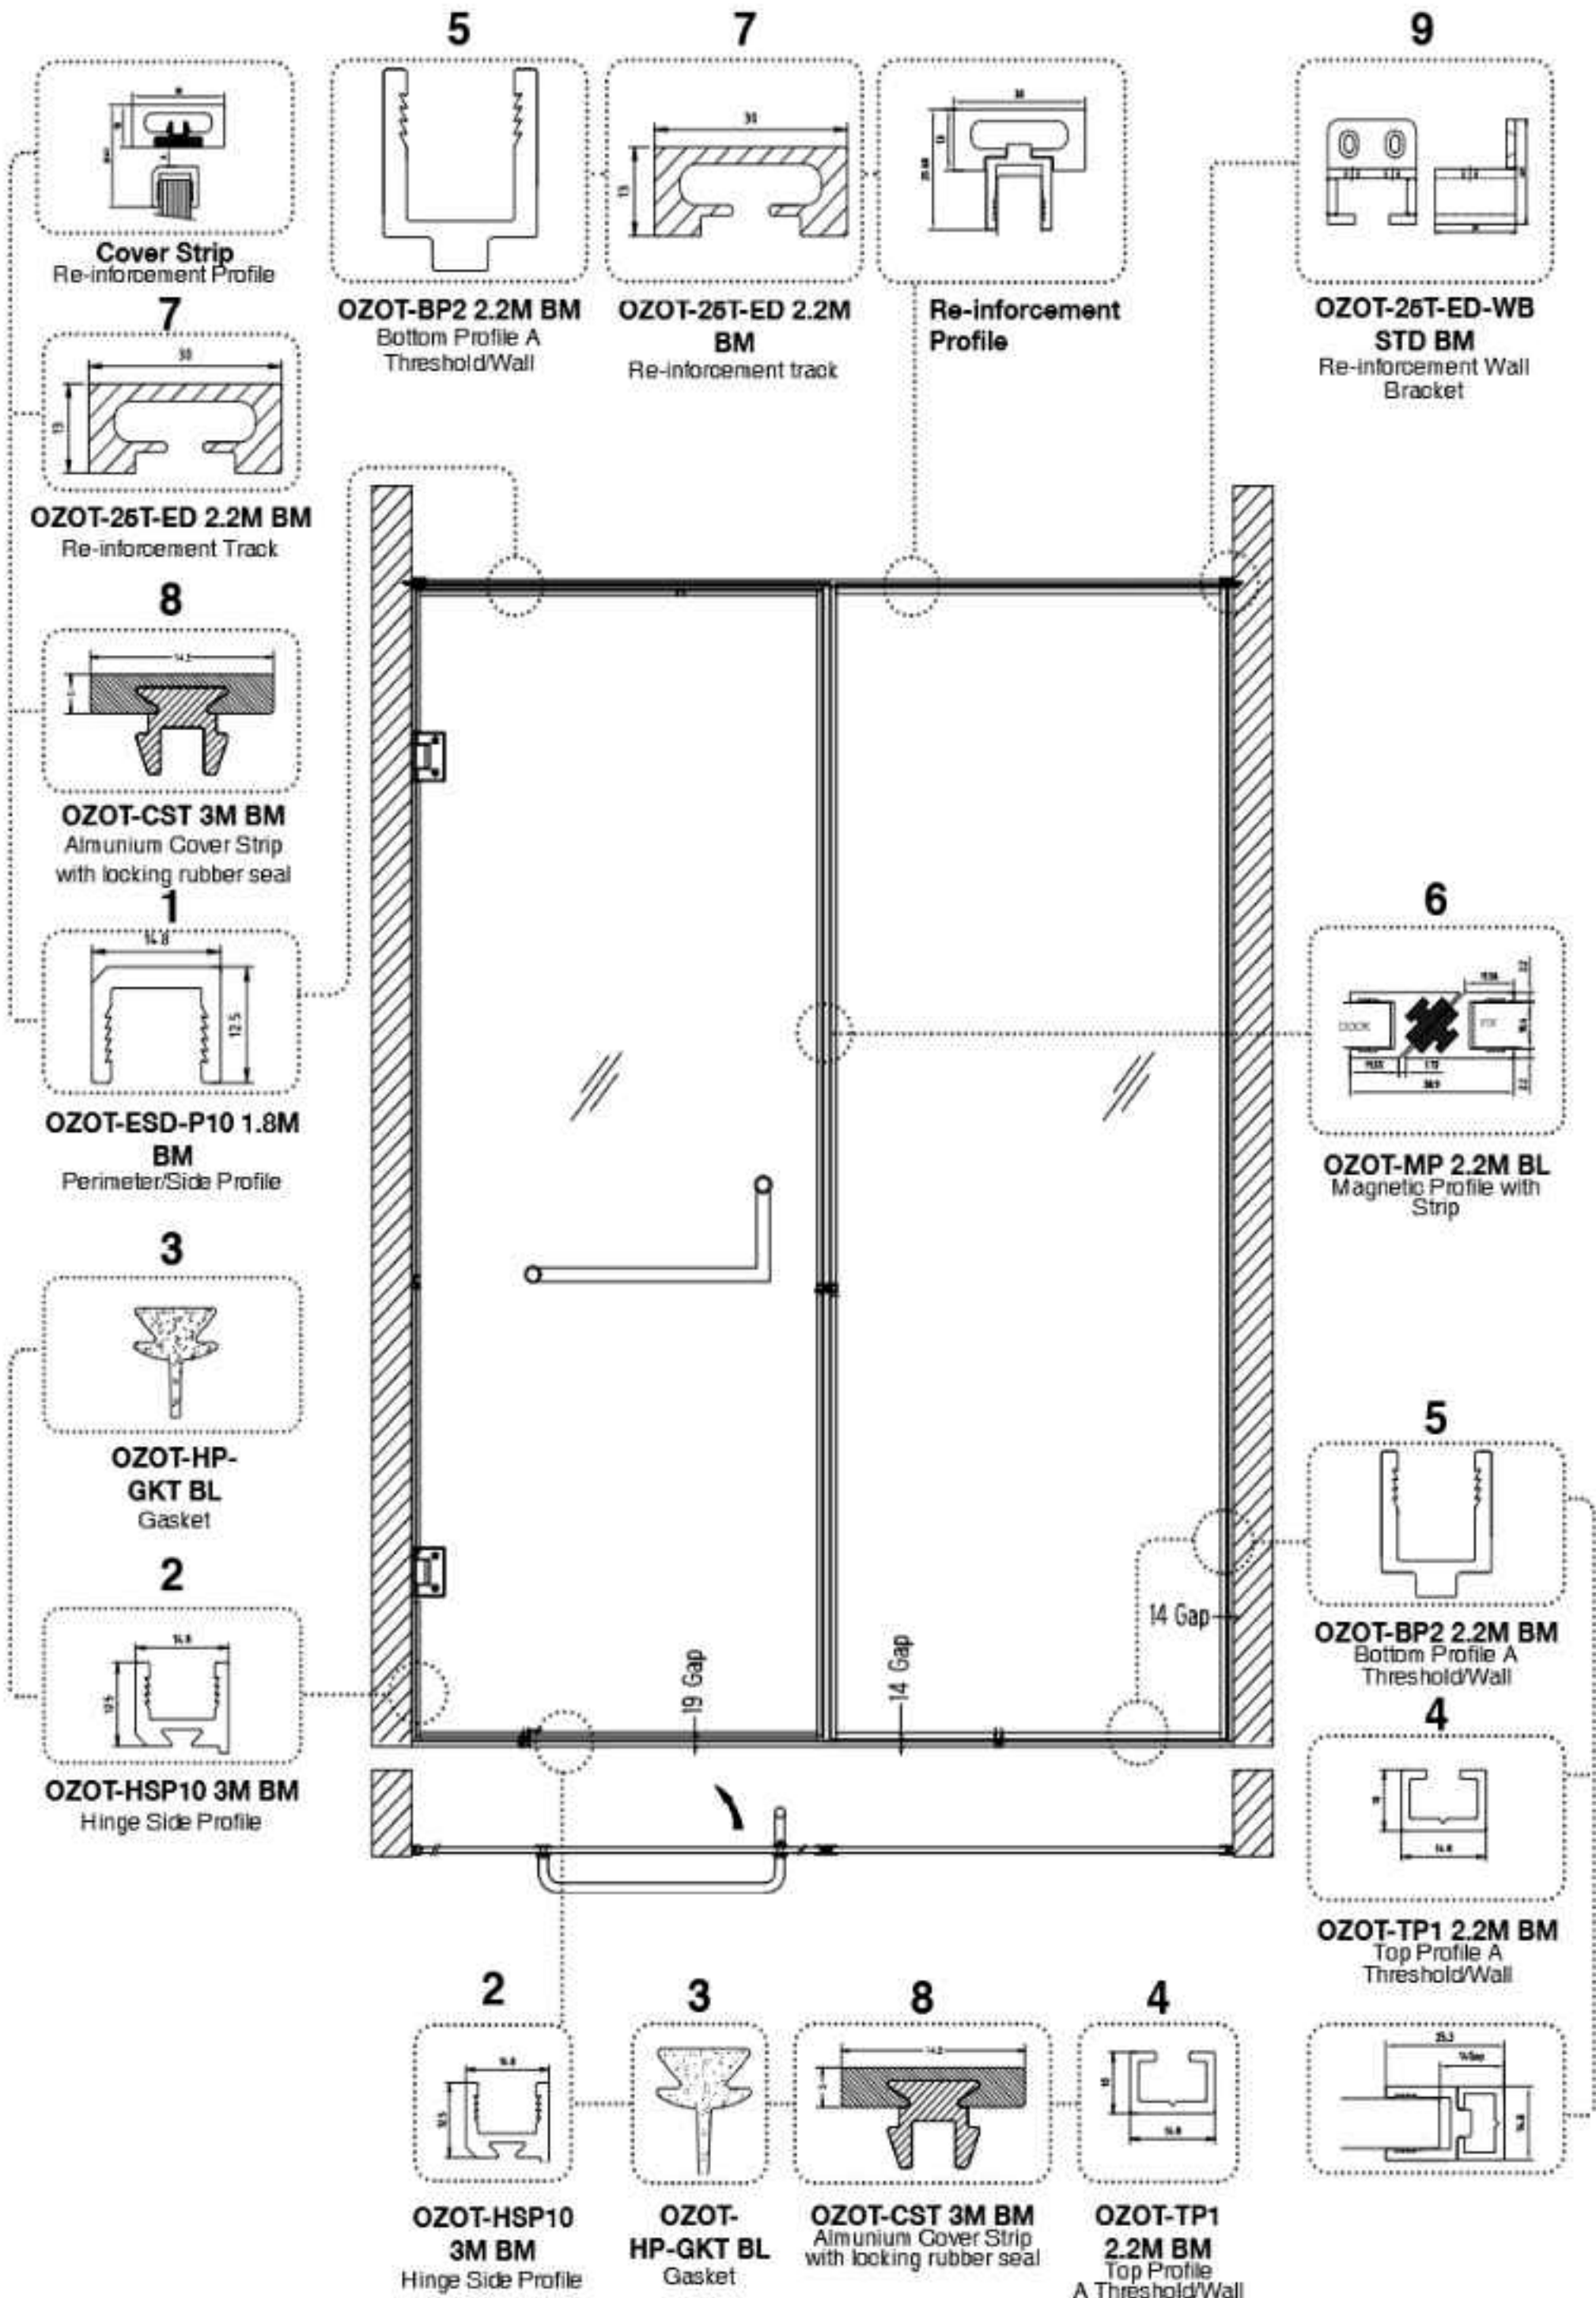

TYPICAL LAYOUT

Outliner Series