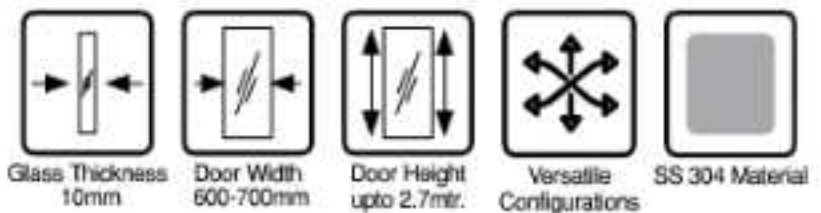

ASTER - Framed Shower Enclosures

Premium **Stainless Steel**
Shower Enclosure with **Seamless Look**

SPECIFICATIONS	LINEAR 180°	CORNER 90°	PARTITION T-TYPE
Product Code	OZ-ASTER SW-180°	OZ-ASTER SW-90°	OZ-ASTER SW-T
Configurations			
System Size (Upto)	W- 1600mm H- 2700mm	W- 1600mm D- 1300mm H- 2700mm	W- 2600mm D- 1200mm H- 2700mm

Key Features:

- Premium SS 304 hardware for durability and sturdiness
- Long-lasting PVD finish
- Uniform finish throughout the shower (no shade variation)
- Floor mount SS threshold to keep dry and wet areas separate
- Concealed hardware for seamless look

Available Finishes:

Sr No.	Product Code	MRP(₹)
1	OZ-ASTER SW-180°(1.6x2) GUNGREY	75,970
2	OZ-ASTER SW-180°(1.6x2.7) GUNGREY	1,02,560
3	OZ-ASTER SW-90°(1.6x2x1.3) GUNGREY	1,01,650
4	OZ-ASTER SW-90°(1.6x2.7x1.3) GUNGREY	1,37,230
5	OZ-ASTER SW-T (2.6x2x1.2) GUNGREY	1,65,850
6	OZ-ASTER SW-T (2.6x2.7x1.2) GUNGREY	2,23,900

Sr No.	Product Code	MRP(₹)
7	OZ-ASTER SW-180°(1.6x2) PSS	75,970
8	OZ-ASTER SW-180°(1.6x2.7) PSS	1,02,560
9	OZ-ASTER SW-90°(1.6x2x1.3) PSS	1,01,650
10	OZ-ASTER SW-90°(1.6x2.7x1.3) PSS	1,37,230
11	OZ-ASTER SW-T (2.6x2x1.2) PSS	1,65,850
12	OZ-ASTER SW-T (2.6x2.7x1.2) PSS	2,23,900

Please Note: Available against order and are sold without glass.