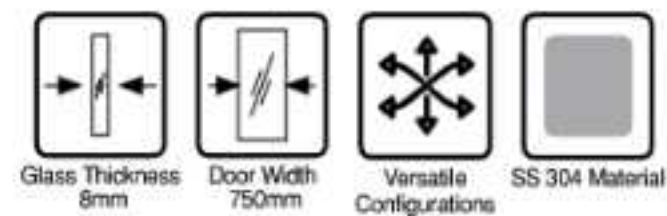

ZEN - Semi-Framed Shower Enclosures

Premium **Stainless Steel 304** Shower Enclosure with **Dual-Side Handles and Square Hinges**

SPECIFICATIONS	LINEAR 180°	CORNER 90°	O-TYPE
Product Code	OZ-ZEN SW-180°	OZ-ZEN SW-90°	OZ-ZEN TSW-C
Configurations			
System Size (Upto)	W- 1800mm H- 2600mm	W- 1800mm D- 1200mm H- 2600mm	W- 1800mm D- 1400mm H- 2800mm

Key Features:

- Premium SS 304 hardware for durability and sturdiness
- Long-lasting PVD finish
- Uniform finish throughout the shower (no shade variation)
- Floor mount SS threshold to keep dry and wet areas separate
- Concealed hardware for seamless look

Available Finishes:

Sr No.	Product Code	MRP(₹)
1	OZ-ZEN SW-180°(1x2.6) GUNGREY	1,04,220
2	OZ-ZEN SW-180°(1.8x2.6) GUNGREY	1,08,960
3	OZ-ZEN SW-90°(1x2.6x0.8) GUNGREY	1,09,755
4	OZ-ZEN SW-90°(1.8x2x1.2) GUNGREY	1,06,445
5	OZ-ZEN SW-90°(1.8 x2.6x1.2) GUNGREY	1,16,855
6	OZ-ZEN SW-C (1x.7x.7x2.8) GUNGREY	1,35,535
7	OZ-ZEN SW-C (1.8x1.4x1.4x2.8) GUNGREY	1,47,340

Sr No.	Product Code	MRP(₹)
1	OZ-ZEN SW-180°(1x2.6) PSS	1,04,220
2	OZ-ZEN SW-180°(1.8x2.6) PSS	1,08,960
3	OZ-ZEN SW-90°(1x2.6x0.8) PSS	1,02,575
4	OZ-ZEN SW-90°(1.8x2x1.2) PSS	1,06,445
5	OZ-ZEN SW-90°(1.8 x2.6x1.2) PSS	1,16,855
6	OZ-ZEN SW-C (1x.7x.7x2.8) PSS	1,35,535
7	OZ-ZEN SW-C (1.8x1.4x1.4x2.8) PSS	1,47,340

Please Note: Available against order and are sold without glass.