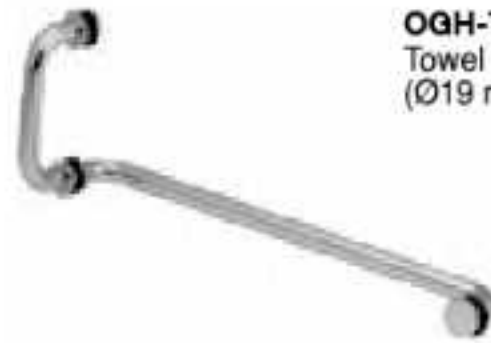

OGH-TB-ED SQ PSS ₹ 3,155
Towel Bar in PSS Finish with Square Pipe

OGH-TB-ED SQ BM ₹ 3,155

OGH-TB-ED-1 STD PSS ₹ 3,153

OGH-TB-ED STD PSS ₹ 3,155
Towel Bar with Handle

OGH-TB-ED STD BM ₹ 3,155
Towel Bar with Handle

OGH-TB-4 PSS ₹ 5,170
Shower Door Handle with
Towel Bar

*Available on request

TOWEL BARS WITH HANDLES

OGH-TB-1S STD PSS ₹ 5,510
Flattened Towel Bar with Knob

S Series
Premium Collection of
Architectural Hardware
SS-316

OGH-TB-1S STD BM
₹ 6,335

OGH-TB-1S STD GOLD G-PVD
₹ 6,885

OGH-TB-1S STD ROSE-GOLD G-PVD
₹ 6,885

OGH-TB-1 STD SSS ₹ 3,000
Towel Bar with Handle
(Ø19 mm)

OGH-TB-1 STD BM
₹ 3,450

OGH-TB-1 STD GOLD G-PVD
₹ 3,750