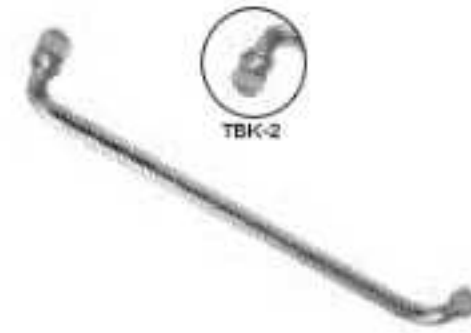

OGH-TB-1S STD BM
₹ 6,335

OGH-TB-1S STD GOLD G-PVD
₹ 6,885

OGH-TB-1S STD ROSE-GOLD G-PVD
₹ 6,885

OGH-TB-1 STD SSS ₹ 3,000
Towel Bar with Handle
(Ø19 mm)

OGH-TB-1 STD BM
₹ 3,450

OGH-TB-1 STD GOLD G-PVD
₹ 3,750

OGH-TB-1 STD ROSE-GOLD G-PVD
₹ 3,750

OGH-TB-1 STD TAN BRASS
₹ 3,625

OGH-TB-1 STD PHANTOM GREY
₹ 3,620

***OGH-TB-3 250x450MM SWAN-CLEAR SSS/PSS**
Shower Door Handle with Towel Bar
₹ 5,305

***OGH-TB-3 250x450MM SWAN-BLUE PSS**
Shower Door Handle with Towel Bar
₹ 5,370

OGH-TB-5 STD SSS ₹ 4,148
Towel Bar with Handle
(Ø25 mm)

TOWEL BARS WITH HANDLES

OGH-TBK-1 STD PSS ₹ 2,755
Towel Bar with Knob

OGH-TBK-2 SSS ₹ 2,540
OGH-TBK-2 PSS ₹ 2,695
Towel Bar with Knob

OGH-11 19x171MM SSS
Shower Door Handle
₹ 1,385