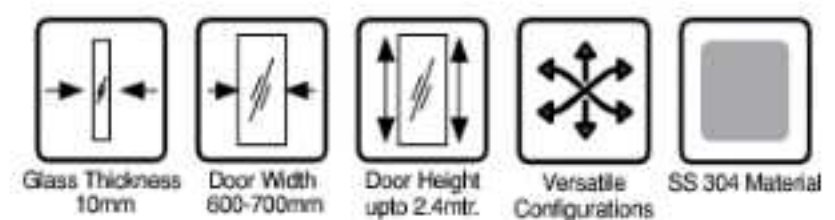

Key Features:

- Premium hardware for durability and sturdiness
- Long-lasting PVD finish
- Uniform finish throughout the shower (no shade variation)
- Floor mount SS threshold to keep dry and wet areas separate
- Door seal to deflect water from penetrating between the glass