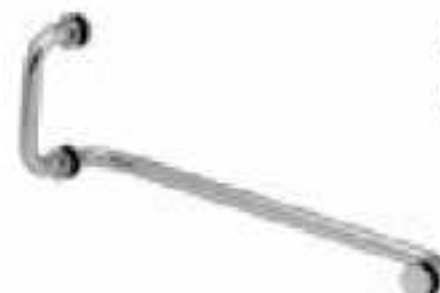

OGH-TB-1 STD ROSE-GOLD G-PVD
₹ 3,750

OGH-TB-1 STD TAN BRASS
₹ 3,625

OGH-TB-1 STD PHANTOM GREY
₹ 3,620

***OGH-TB-3 250x450MM SWAN-CLEAR SSS/PSS**
Shower Door Handle with Towel Bar
₹ 5,305

***OGH-TB-3 250x450MM SWAN-BLUE PSS**
Shower Door Handle with Towel Bar
₹ 5,370

OGH-TB-5 STD SSS ₹ 4,148
Towel Bar with Handle
(Ø25 mm)

TOWEL BARS WITH HANDLES

OGH-TBK-1 STD PSS ₹ 2,755
Towel Bar with Knob

OGH-TBK-2 SSS ₹ 2,540
OGH-TBK-2 PSS ₹ 2,695
Towel Bar with Knob

OGH-11 19x171MM SSS
Shower Door Handle
₹ 1,385