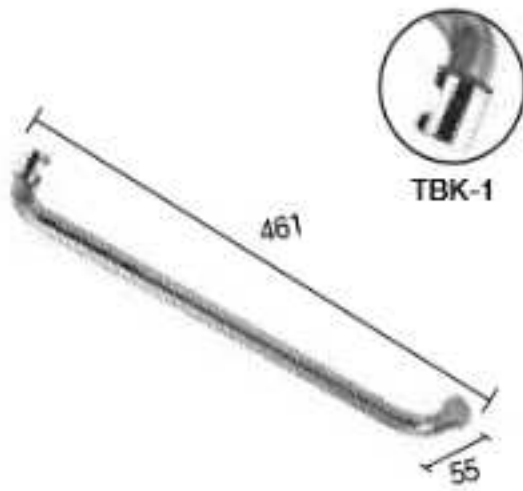

OGH-TB-1S STD BM
₹ 6,335

OGH-TB-1S STD GOLD G-PVD
₹ 6,885

OGH-TB-1S STD ROSE-GOLD G-PVD
₹ 6,885

OGH-TB-1 STD SSS ₹ 3,000
Towel Bar with Handle
(Ø19 mm)

OGH-TB-1 STD BM
₹ 3,450

OGH-TB-1 STD GOLD G-PVD
₹ 3,750

OGH-TB-1 STD ROSE-GOLD G-PVD
₹ 3,750

OGH-TB-1 STD TAN BRASS
₹ 3,625

OGH-TB-1 STD PHANTOM GREY
₹ 3,620

***OGH-TB-3 250x450MM SWAN-CLEAR SSS/PSS**
Shower Door Handle with Towel Bar
₹ 5,305

***OGH-TB-3 250x450MM SWAN-BLUE PSS**
Shower Door Handle with Towel Bar
₹ 5,370

OGH-TB-5 STD SSS ₹ 4,148
Towel Bar with Handle
(Ø25 mm)

TOWEL BARS WITH HANDLES

OGH-TBK-1 STD PSS ₹ 2,755
Towel Bar with Knob

OGH-TBK-2 SSS ₹ 2,540
OGH-TBK-2 PSS ₹ 2,695
Towel Bar with Knob

OGH-11 19x171MM SSS
Shower Door Handle
₹ 1,385