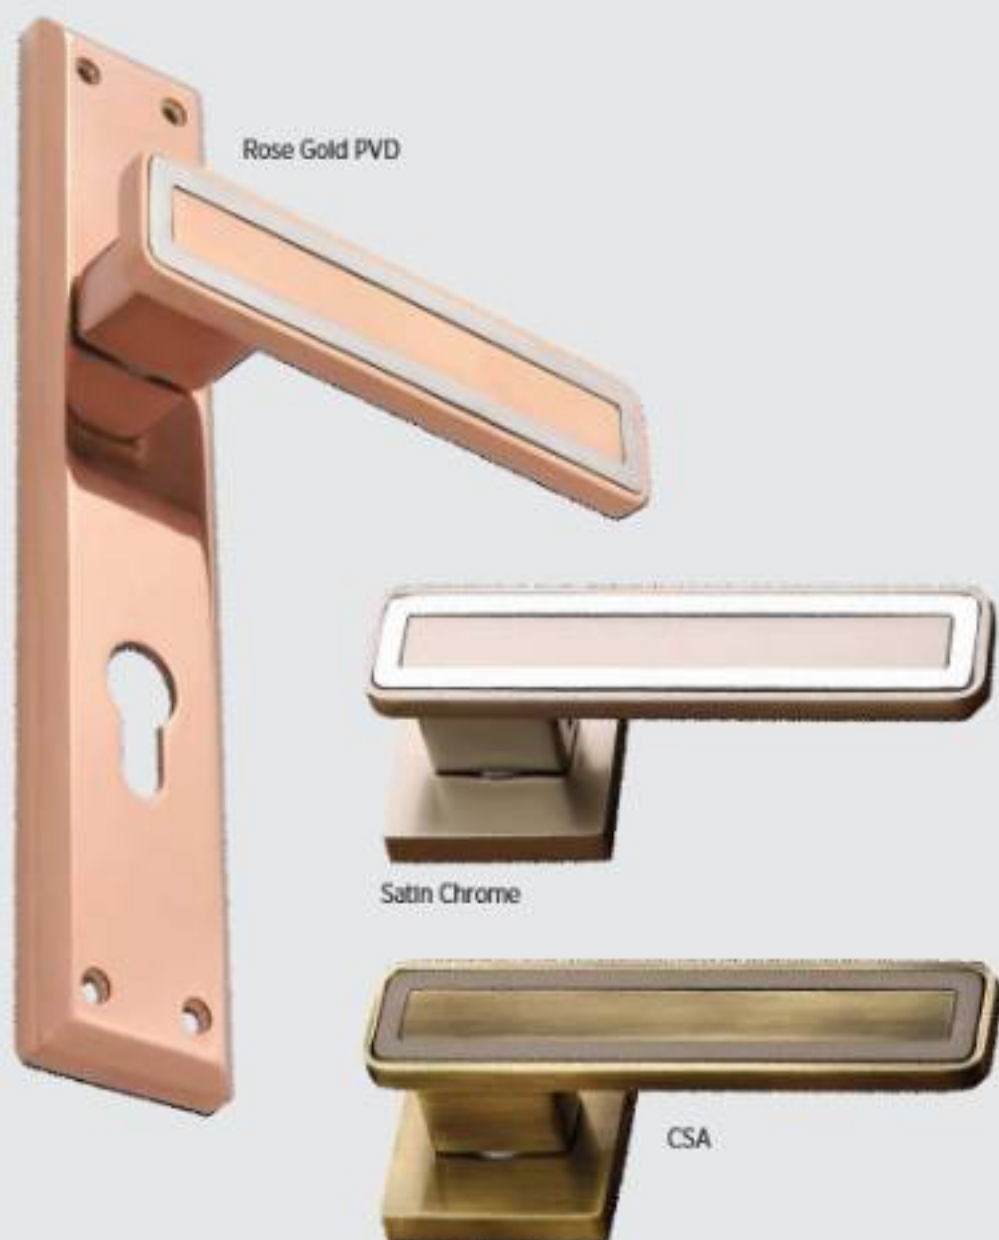

Rose Gold PVD comes with Rose Gold PVD Lock & Cylinder.

Zi 1070

Now with engineered
COMPUTERISED KEYS

Size & Rates for	Satin Grey/CSA	Rose Gold PVD
Cyl PCI 60mm on Plate 200mm	4420/-	-
Cyl PC2 60mm on Plate 200mm	4480/-	-
Handle Pair on Plate 200mm	3140/-	-
Rose CR PCI 60mm	4580/-	6710/-
Rose CR PC2 60mm	4640/-	6710/-
Rose CR PC2 70mm	4700/-	6790/-
Rose Pair CR	3140/-	4010/-

Size & Rates for	Satin Grey/CSA	Rose Gold PVD
Rose LR Latch Heavy	3390/-	4460/-
Rose Pair LR	3140/-	3770/-
Cyl PCI 60mm on Plate 250mm	4820/-	6960/-
Cyl PC2 60mm on Plate 250mm	4880/-	6960/-
Cyl PC2 70mm on Plate 250mm	4940/-	7040/-
Handle Pair on Plate 250mm	3400/-	4260/-

Rose Gold PVD comes with Rose Gold PVD Lock & Cylinder.

Zi 1069

Now with engineered
COMPUTERISED KEYS

Size & Rates for	Satin Chrome/CSA	Rose Gold PVD
Cyl PCI 60mm on Plate 200mm	4520/-	-
Cyl PC2 60mm on Plate 200mm	4580/-	-
Handle Pair on Plate 200mm	3250/-	-
Rose CR PCI 60mm	4680/-	6810/-
Rose CR PC2 60mm	4740/-	6810/-
Rose CR PC2 70mm	4800/-	6890/-
Rose Pair CR	3250/-	4110/-