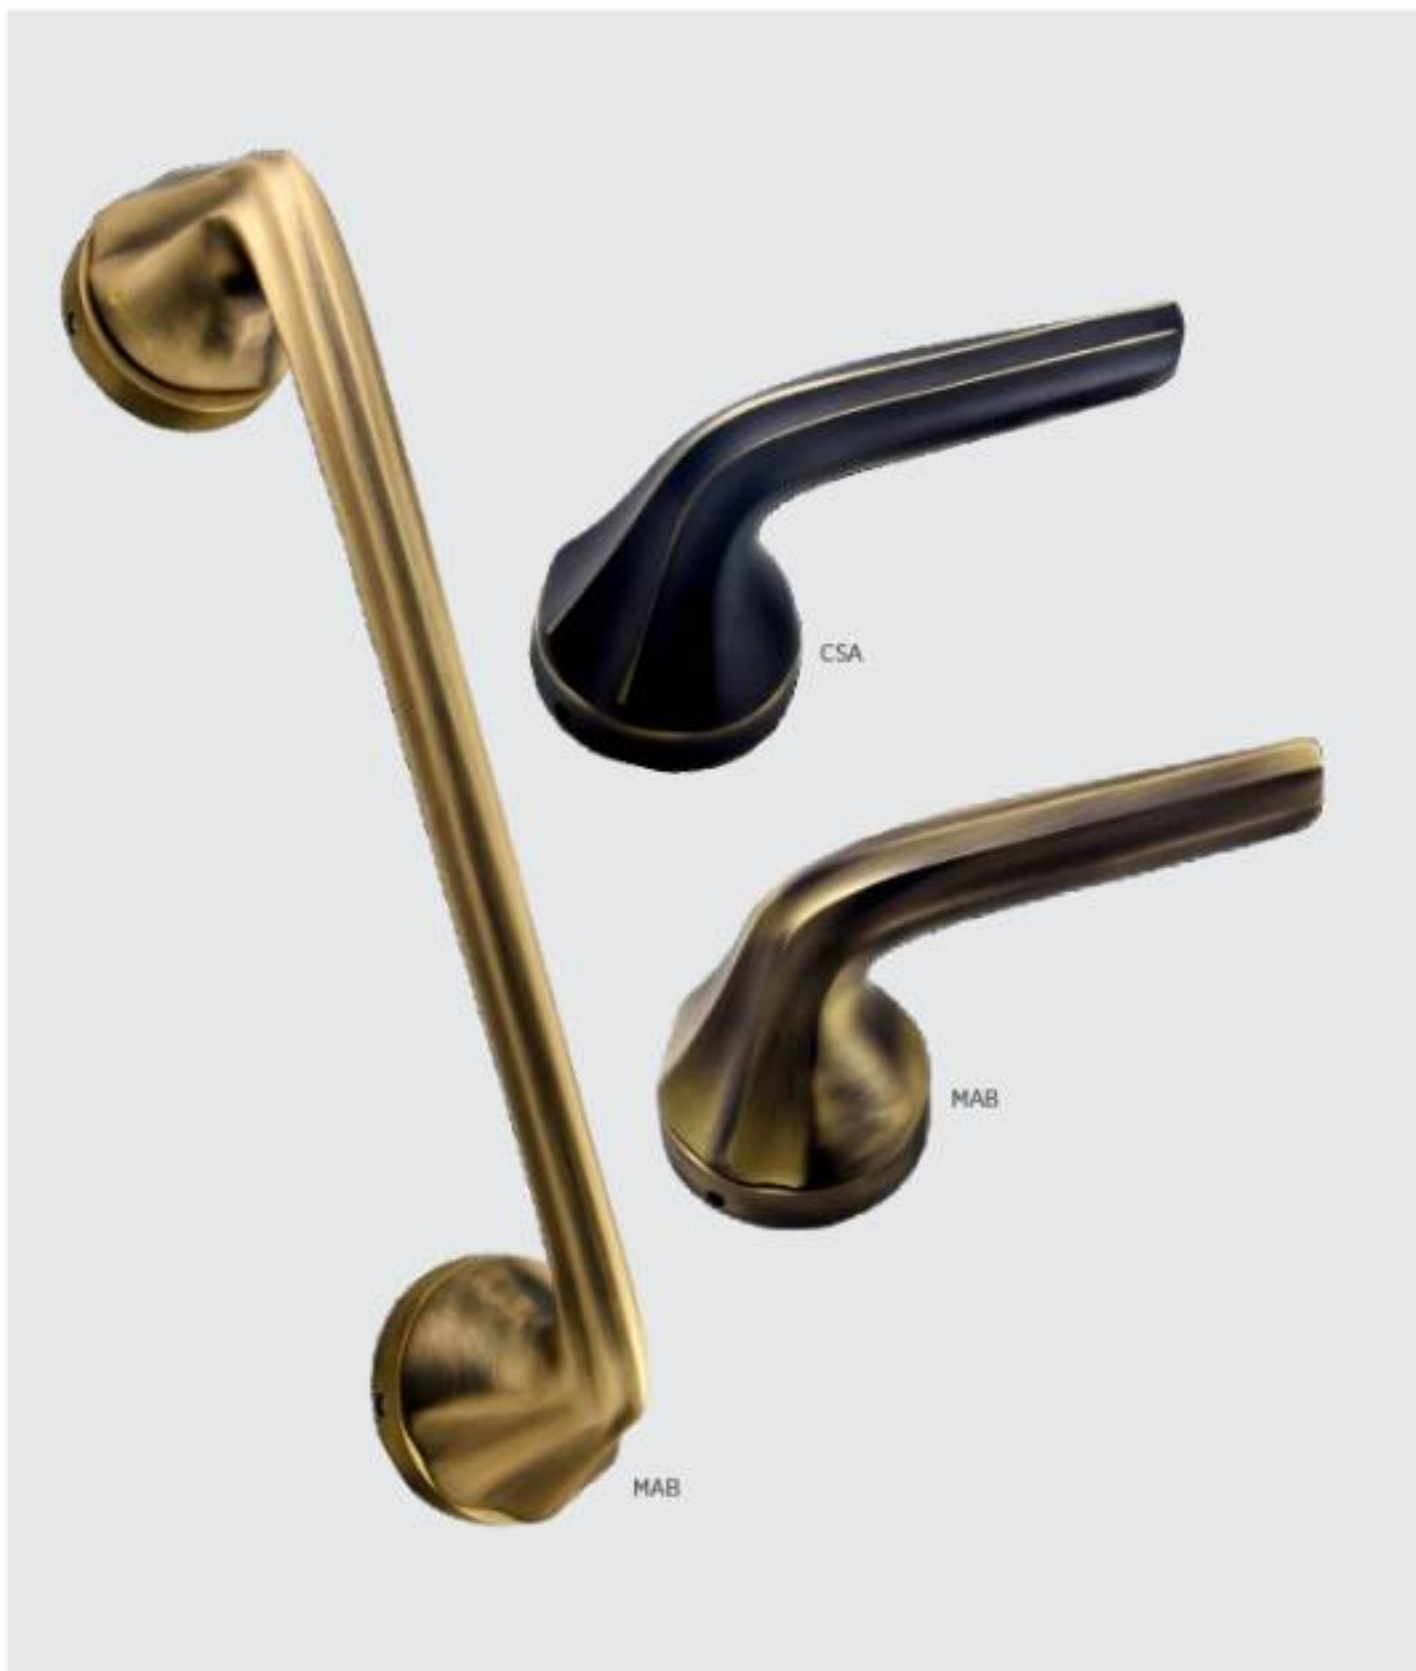

Olten

Brass 55 mm on Rose + Brass Pull Handle on Rose

Design	Size	Rates Per Pair in INR	
		CSA/MAB/MSN	Chrome PVD/Rose Gold PVD/Gold PVD
Olten	Rose Latch LR	3860/- (Per Pair)	4660/- (Per Pair)
	Rose Round CR	4500/- (Per Pair)	5300/- (Per Pair)
	300 mm Pull Handle	4020/- (Per Piece)	4520/- (Per Piece)

*All specifications, prices and finishes of products mentioned herein are subjected to change without any prior notice.