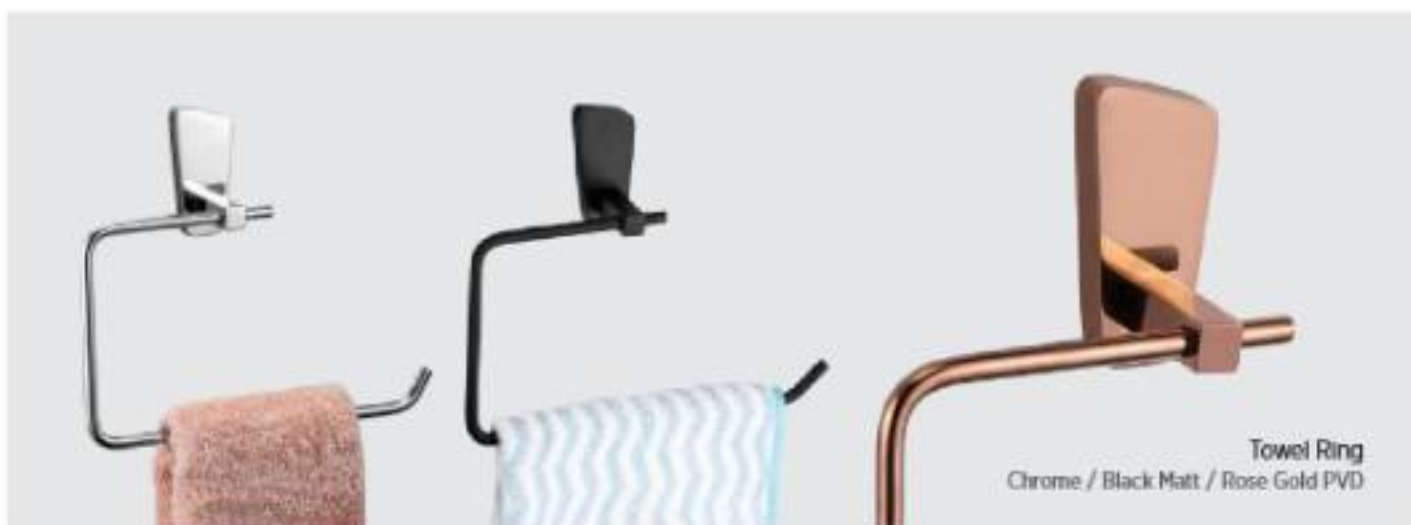

**Leaf Hook
SS**

INR 210/- (Per Piece)

NEW

**Leaf Hook
Antique**

INR 210/- (Per Piece)

NEW

**Botter Fly Hook
SS**

INR 190/- (Per Piece)

NEW

**Botter Fly Hook
Antique**

INR 190/- (Per Piece)

 **AAR KAY VOX**

Bracket

**All specifications, prices and finishes of products mentioned herein are subjected to change without any prior notice.*

Rob Hook Double
Chrome / Black Matt