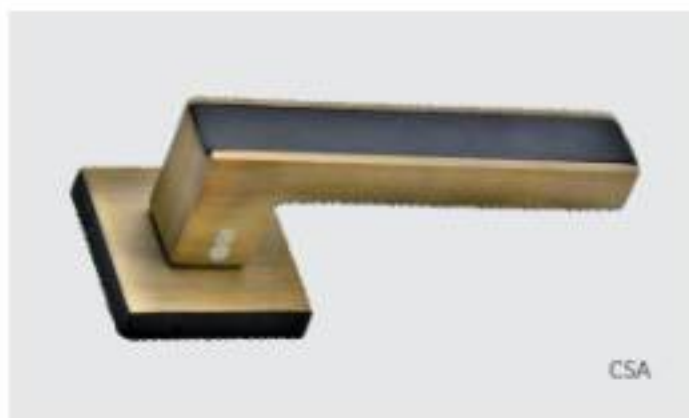

CSA

AAR KAY VOX

Now with engineered
COMPUTERISED KEYS

Zi-1036

Design	Size	Per Pair (INR)		
		Rates	Size	Rates
Zi-1036 Mortise Handle	KY Lever Lock on Plate 200mm	2480/-	Rose Pair CR	2110/-
	Bathroom Latch on Plate 200mm	2260/-	Rose LR Latch Light	1990/-
	Cyl PC1 60mm on Plate 200mm	3400/-	Rose LR Latch Heavy	2120/-
	Cyl PC2 60mm on Plate 200mm	3460/-	Rose Pair LR	1720/-
	Handle Pair on Plate 200mm	2080/-	Cyl PC1 60 mm on Plate 250 mm	3690/-
	Rose CR PC1 60mm	3590/-	Cyl PC2 60 mm on Plate 250 mm	3750/-
	Rose CR PC2 60mm	3650/-	Cyl PC2 70 mm on Plate 250 mm	3810/-
	Rose CR PC2 70mm	3710/-	Handle Pair on Plate 250 mm	2220/-

*All specifications, prices and finishes of products mentioned herein are subjected to change without any prior notice.