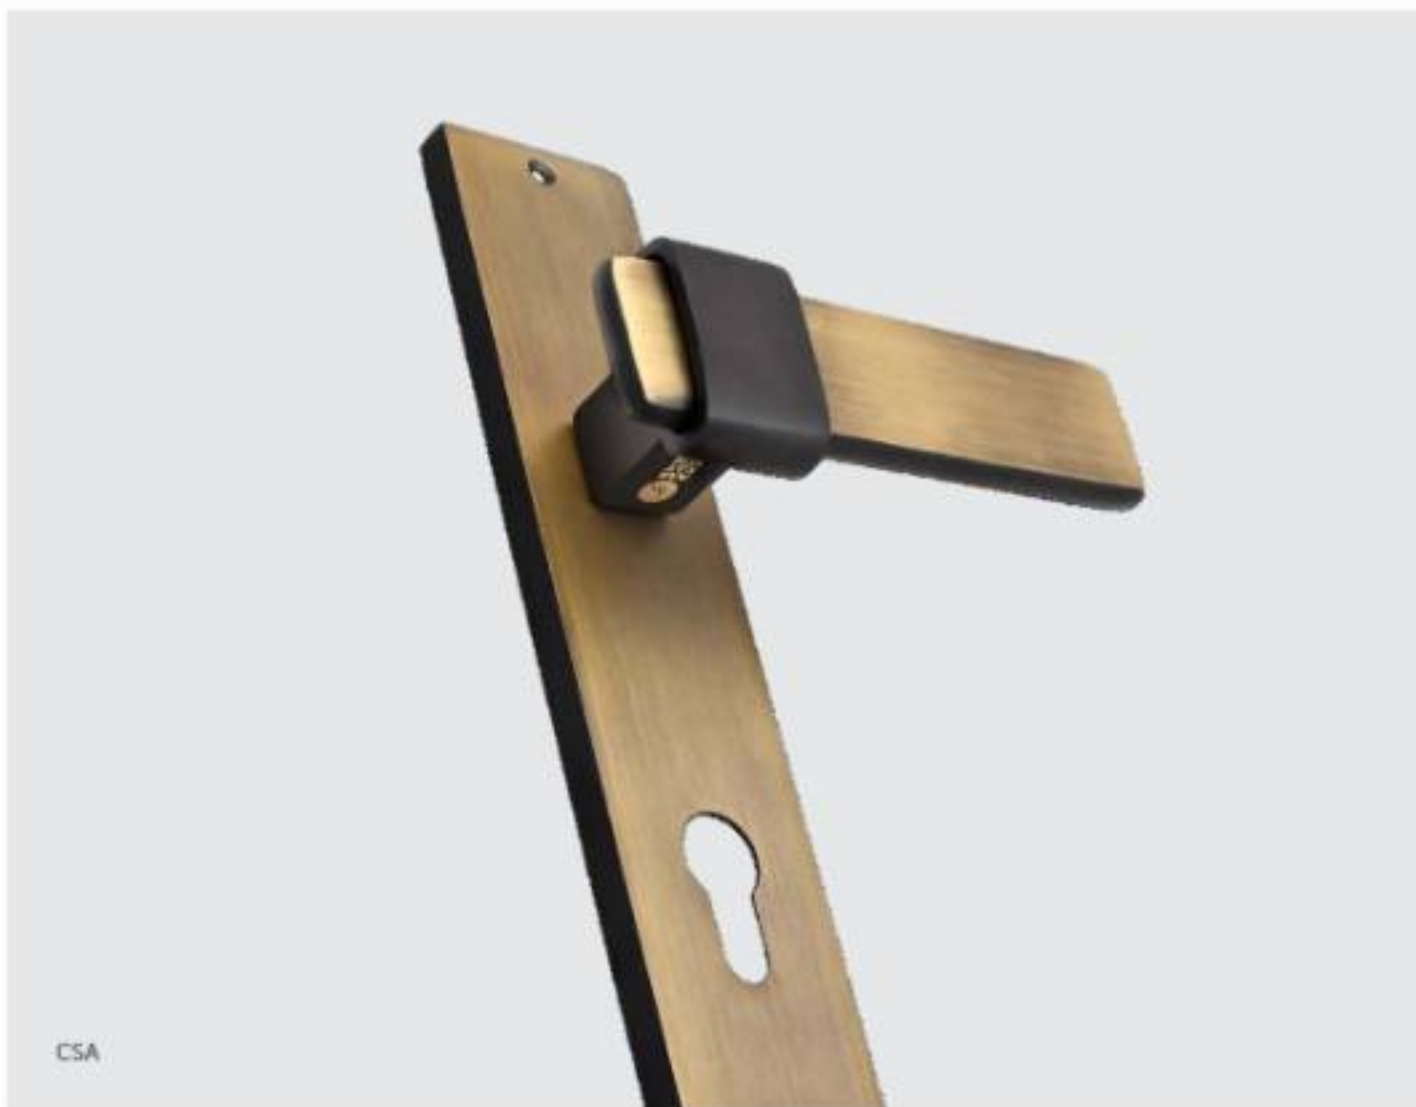

CSA

Antique

CSA

N/S

AAR KAY VOX

VOX 3000

Rates Per Pair in INR

Design	Size	N/S, Antique, CSA
VOX 3000 Mortise Handle	200 mm on Plate	4950/-
	250 mm on Plate	5200/-
	Rose Latch LR	4950/-
	Rose Square CR	5200/-

For Rose Gold PVD, Gold PVD, and Silver Gold (+) add Rs. 800/-, Golden Polish Lacquer (GPL) (-) subtract Rs. 60/- from the above-mentioned rates.

*All specifications, prices and finishes of products mentioned herein are subjected to change without any prior notice.