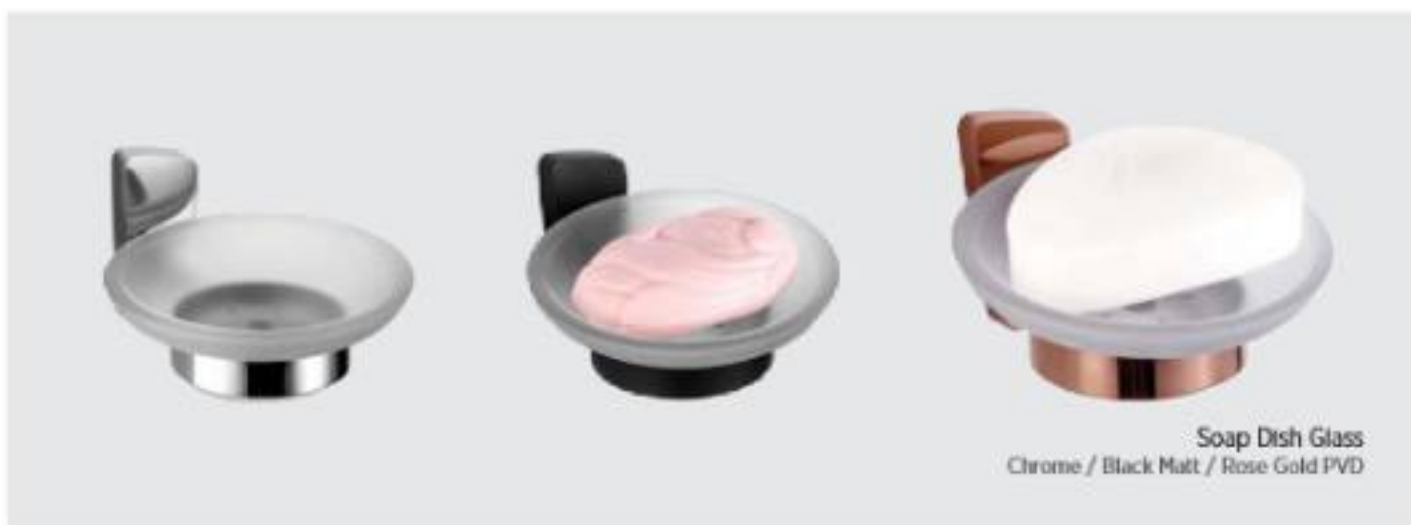

Soap Dish Glass
Chrome / Black Matt / Rose Gold PVD