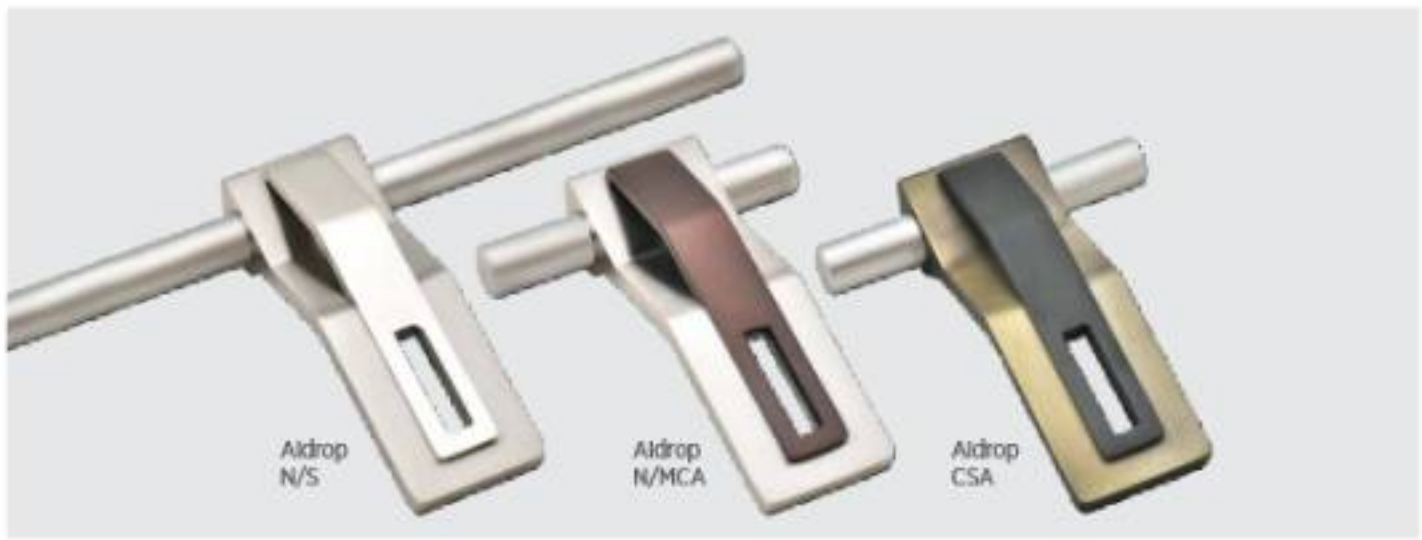

*All specifications, prices and finishes of products mentioned herein are subjected to change without any prior notice.

AAR KAY VOX

Zi-1076

Design	Size	Per Pair (INR)	Size	Per Pair (INR)
		Rates		Rates
Zi-1076 Mortise Handle	Cyl PC1 60mm on Plate 200mm	4420/-	Rose LR Latch Heavy	3390/-
	Cyl PC2 60mm on Plate 200mm	4480/-	Rose Pair LR	3140/-
	Handle Pair on Plate 200mm	3140/-	Cyl PC1 60 mm on Plate 250 mm	4820/-
	Rose CR PC1 60mm	4580/-	Cyl PC2 60 mm on Plate 250 mm	4880/-
	Rose CR PC2 60mm	4640/-	Cyl PC2 70 mm on Plate 250 mm	4940/-
	Rose CR PC2 70mm	4700/-	Handle Pair on Plate 250 mm	3400/-
	Rose Pair CR	3140/-		

*All specifications, prices and finishes of products mentioned herein are subjected to change without any prior notice.

 **AAR KAY VOX**

Habbit Collection

Design	Size	Per Pair (INR)
Habbit Mortise Handle	KY Lever Lock on Plate 200mm	2880/-
	Bathroom Latch on Plate 200mm	2660/-
	Cyl PC1 60mm on Plate 200mm	3810/-
	Cyl PC2 60mm on Plate 200mm	3870/-
	Handle Pair on Plate 200mm	2510/-
	Rose CR PC1 60mm	4300/-
	Rose CR PC2 60mm	4360/-
	Rose CR PC2 70mm	4420/-
	Rose Pair CR	2850/-
	Rose LR Latch Light	2570/-
	Rose LR Latch Heavy	2700/-
	Rose Pair LR	2300/-
	Cyl PC1 60 mm on Plate 250 mm	4250/-
	Cyl PC2 60 mm on Plate 250 mm	4310/-
	Cyl PC2 70 mm on Plate 250 mm	4370/-
Handle Pair on Plate 250 mm	2800/-	