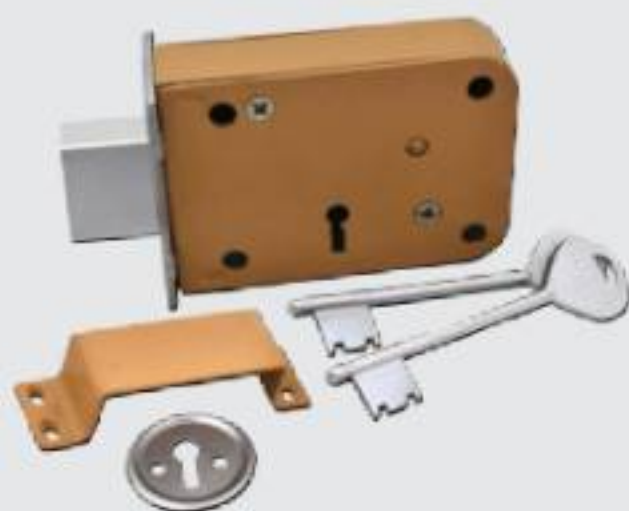

AVAILABLE FINISH

- Aluminium Extruded Body
- Thermal check range is -10°C to 55°C
- Rack (En8)
- Pinion (En8 steel with hardening)
- Leak proof, two speed adjustment, smooth function

- Manufactured on CNC - VMC Machine
- Opening force for door - 3.5 N/mm
- Power size - EN 2/4
- Recommended door size 850mm to 1250mm
- Weight capacity : upto 100 kg

Design	Finish	Rates (INR)
VOX Conclod DC	Basic Silver	5000/- Per Piece

Wave Key
Drawer Lock

Steel Door Lock
SDL 3030

Steel Door Lock
SDL 7575

Cylindrical Gate Lock
CGL 3 SQ IV

Locks

Design/Code	Size/Description	Per Piece Rates in INR	Design/Code	Size	Per Piece Rates in INR
Wave Key Drawer Lock	Neck Dia 19mm Length 22mm	330/-	Steel Door Lock SDL 3030	100mm 6 Steel Levers	590/-
Steel Door Lock SDL 7575	75 mm 6 Steel Levers	360/-	Cylindrical Gate Lock CGL 3 SQ IV	CGL 3	950/-