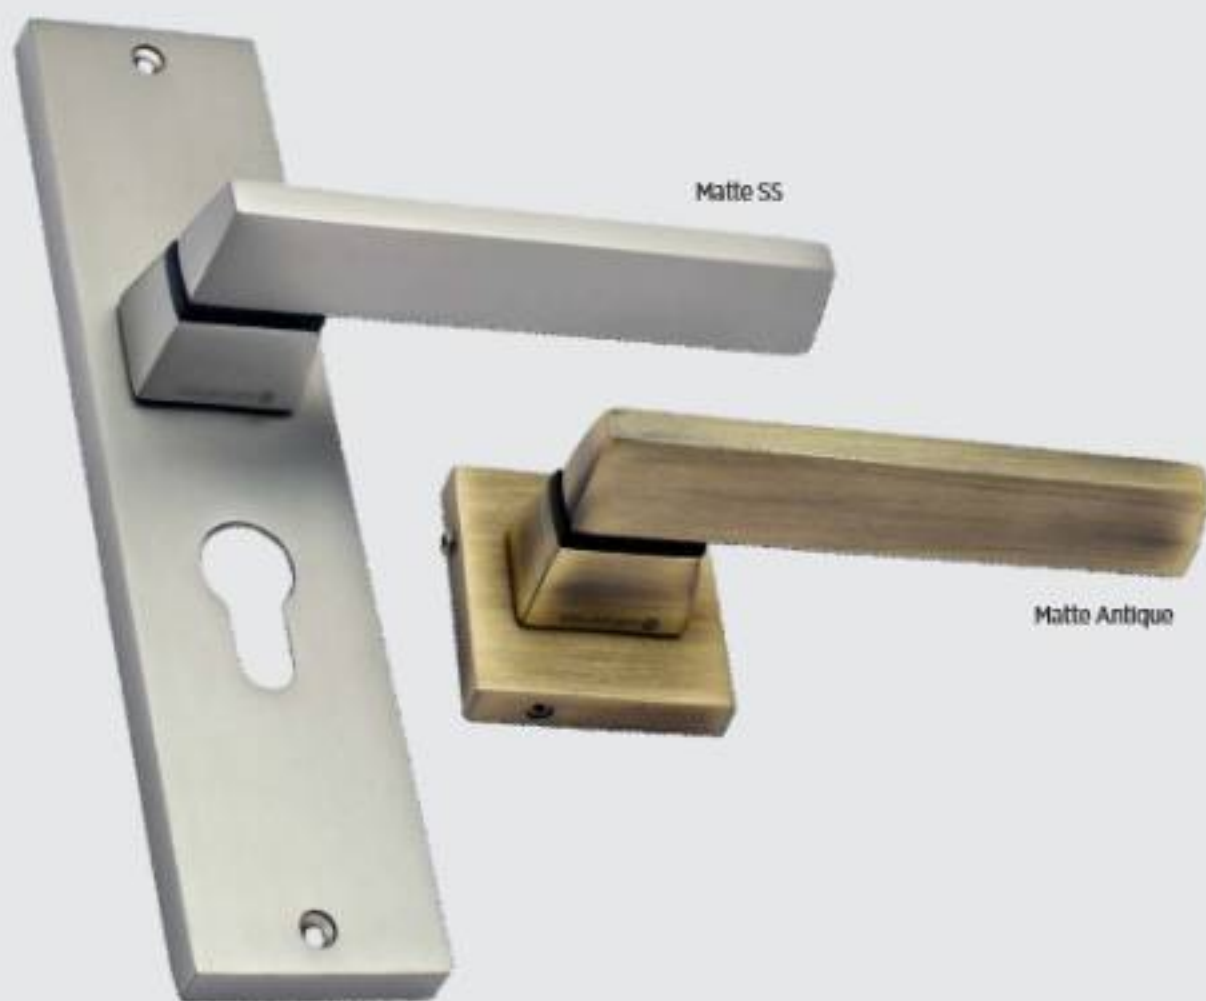

*All specifications, prices and finishes of products mentioned herein are subjected to change without any prior notice.

Now with engineered
COMPUTERISED KEYS

AAR KAY VOX

Zi-1049

Design	Size	Per Pair (INR)		
		Size	Rates	
Zi-1049 Mortise Handle	KY Lever Lock on Plate 200mm	2200/-	Rose CR PC2 60mm	3450/-
	Bathroom Latch on Plate 200mm	1980/-	Rose CR PC2 70mm	3510/-
	Cyl PC1 60mm on Plate 200mm	3130/-	Rose Pair CR	1900/-
	Cyl PC2 60mm on Plate 200mm	3190/-	Rose LR Latch Light	1780/-
	Handle Pair on Plate 200mm	1800/-	Rose LR Latch Heavy	1910/-
	Rose CR PC1 60mm	3390/-	Rose Pair LR	1510/-

*All specifications, prices and finishes of products mentioned herein are subjected to change without any prior notice.

NEW

Now with engineered
COMPUTERISED KEYS

AAR KAY VOX

Zi-1085

Design	Size	Per Pair (INR)		
		Rates	Rates	
Zi-1085 Mortise Handle	KY Lever Lock on Plate 200mm	2680/-	Rose Pair CR	2320/-
	Bathroom Latch on Plate 200mm	2460/-	Rose LR Latch Light	2200/-
	Cyl PC1 60mm on Plate 200mm	3610/-	Rose LR Latch Heavy	2330/-
	Cyl PC2 60mm on Plate 200mm	3670/-	Rose Pair LR	1930/-
	Handle Pair on Plate 200mm	2300/-	Cyl PC1 60 mm on Plate 250 mm	4040/-
	Rose CR PC1 60mm	3790/-	Cyl PC2 60 mm on Plate 250 mm	4100/-
	Rose CR PC2 60mm	3850/-	Cyl PC2 70 mm on Plate 250 mm	4160/-
	Rose CR PC2 70mm	3910/-	Handle Pair on Plate 250 mm	2580/-