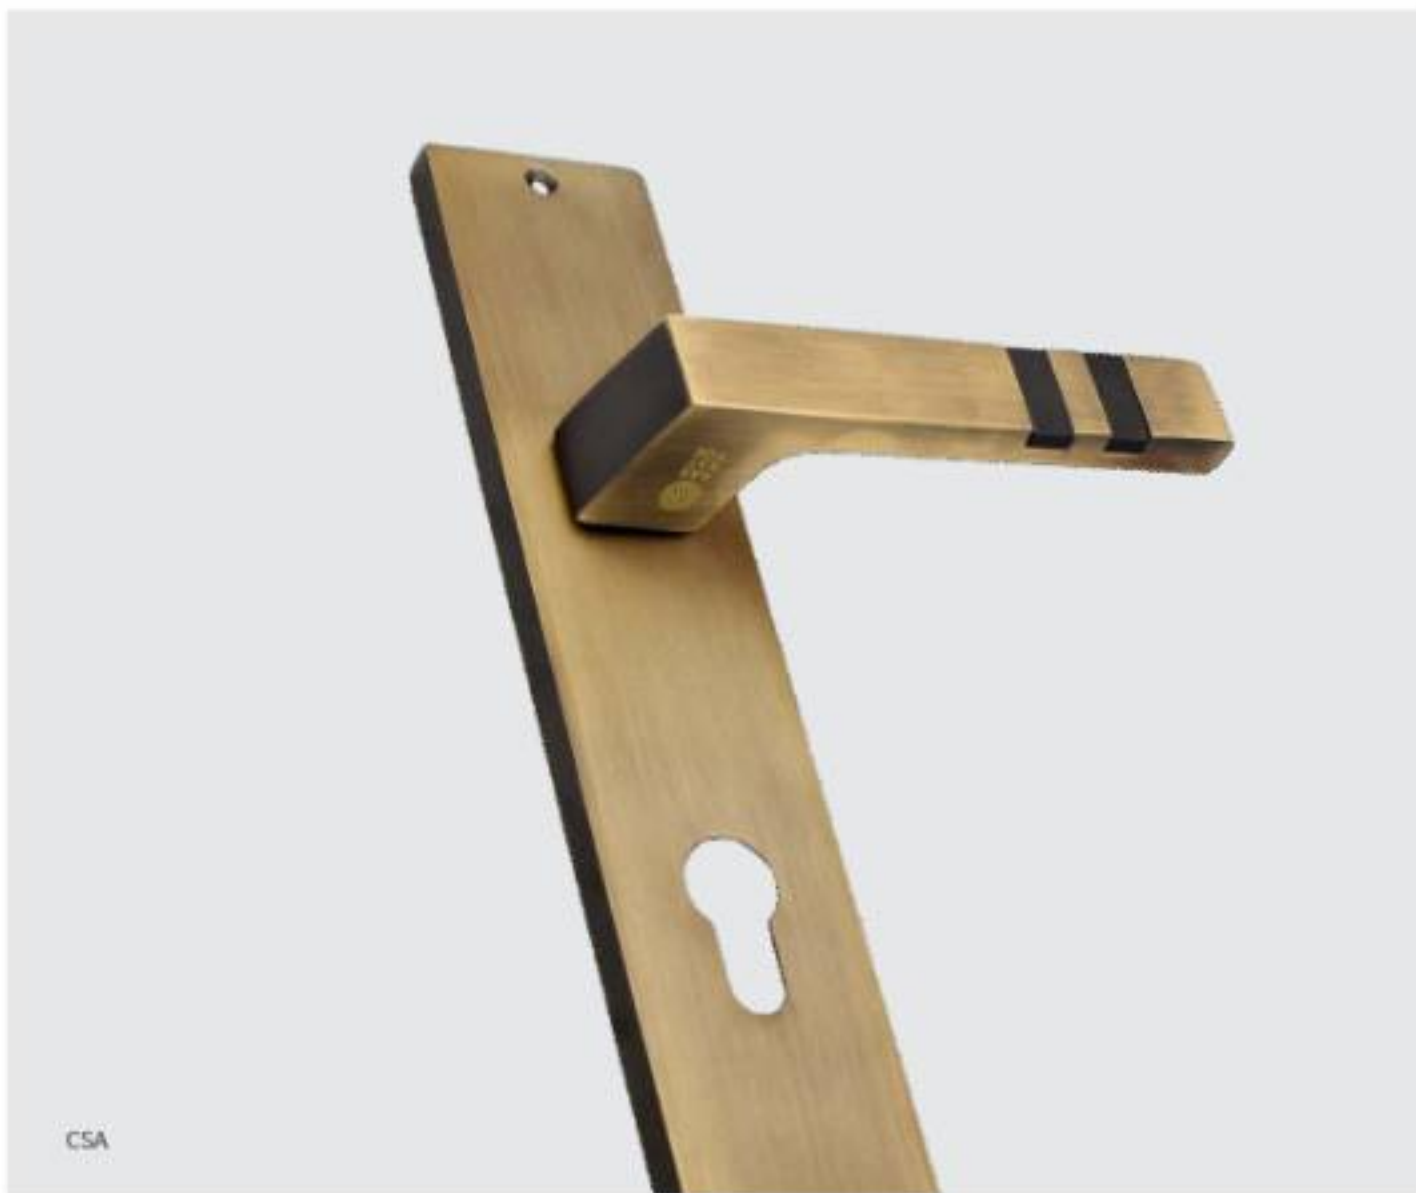

AAR KAY VOX

MH 131

Rates Per Pair in INR

Design	Size	N/S, Antique, CSA, N/MCA
MH 131 Mortise Handle	200 mm on Plate	3470/-
	250 mm on Plate	3730/-
	Rose Latch LR	3470/-
	Rose Square CR	3730/-

For Rose Gold PVD, Gold PVD, and Silver Gold (+) add Rs. 800/-, Golden Polish Lacquer (GPL) (-) subtract Rs. 60/- from the above-mentioned rates.

*All specifications, prices and finishes of products mentioned herein are subjected to change without any prior notice.