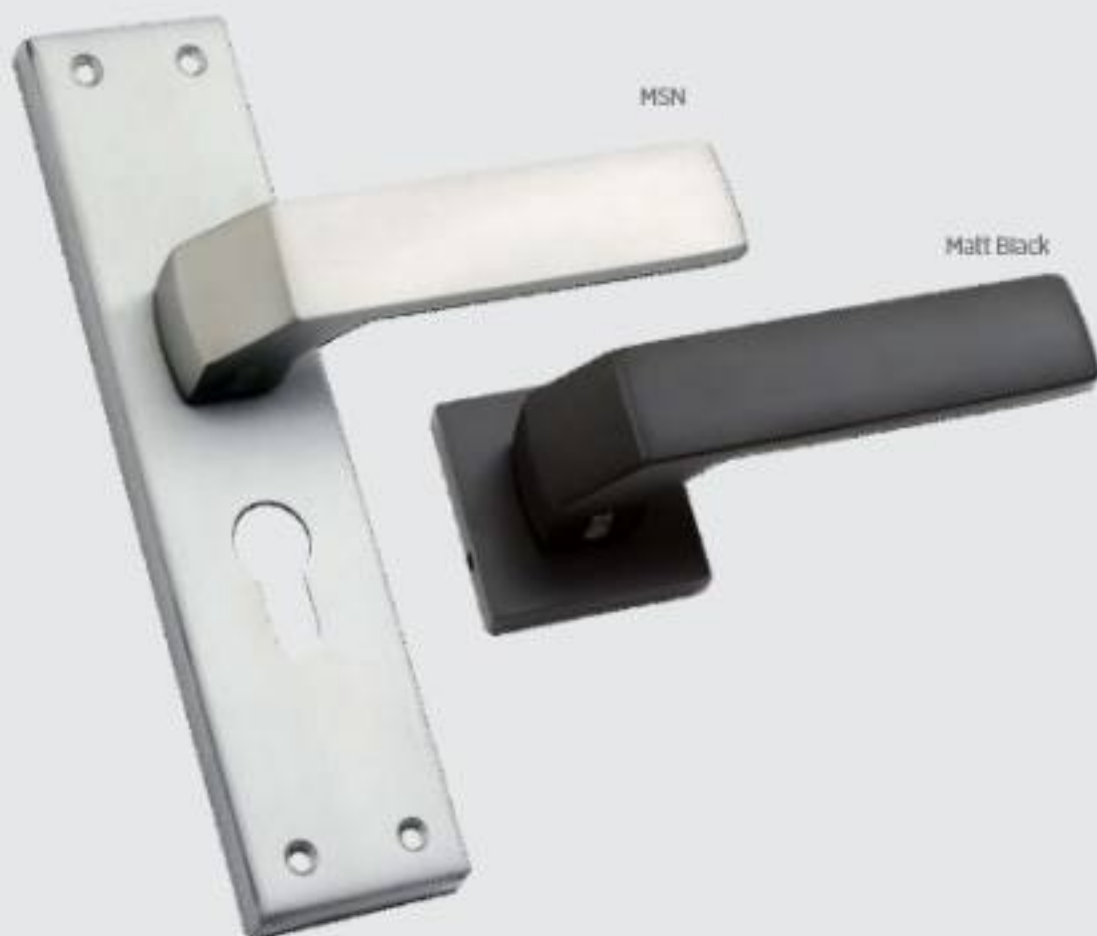

NEW

**LOW
HEIGHT**

AAR KAY VOX

Now with engineered
COMPUTERISED KEYS

SS 919

Matt Black/MAB/MSN

Size	Rates (INR)
KY Lever Lock on Plate 200mm	1680/-
Bathroom Heavy Latch on Plate 200mm	1620/-
Bathroom Light Latch on Plate 125mm	1330/-
Bathroom Heavy Latch on Plate 125mm	1500/-
CYL PC1 60mm on Plate 200mm (Key+Key)	2640/-
CYL PC2 60mm on Plate 200mm (Key+Knob)	2700/-
CYL PC2 70mm on Plate 200mm (Key+Knob)	2740/-
Handle Pair on Plate 200mm	1170/-
Rose CR PC1 60mm (Key+Key)	3130/-

Matt Black/MAB/MSN

Size	Rates (INR)
Rose CR PC2 60mm (Key+Knob)	3190/-
Rose CR PC2 70mm (Key+Knob)	3250/-
Rose Pair CR	1500/-
Rose LR Latch Heavy	1500/-
Rose Pair LR	1050/-
CYL PC1 60mm on Plate 250mm (Key+Key)	2890/-
CYL PC2 60mm on Plate 250mm (Key+Knob)	2950/-
CYL PC2 70mm on Plate 250mm (Key+Knob)	3010/-
Handle Pair on Plate 250mm	1260/-

*All specifications, prices and finishes of products mentioned herein are subjected to change without any prior notice.