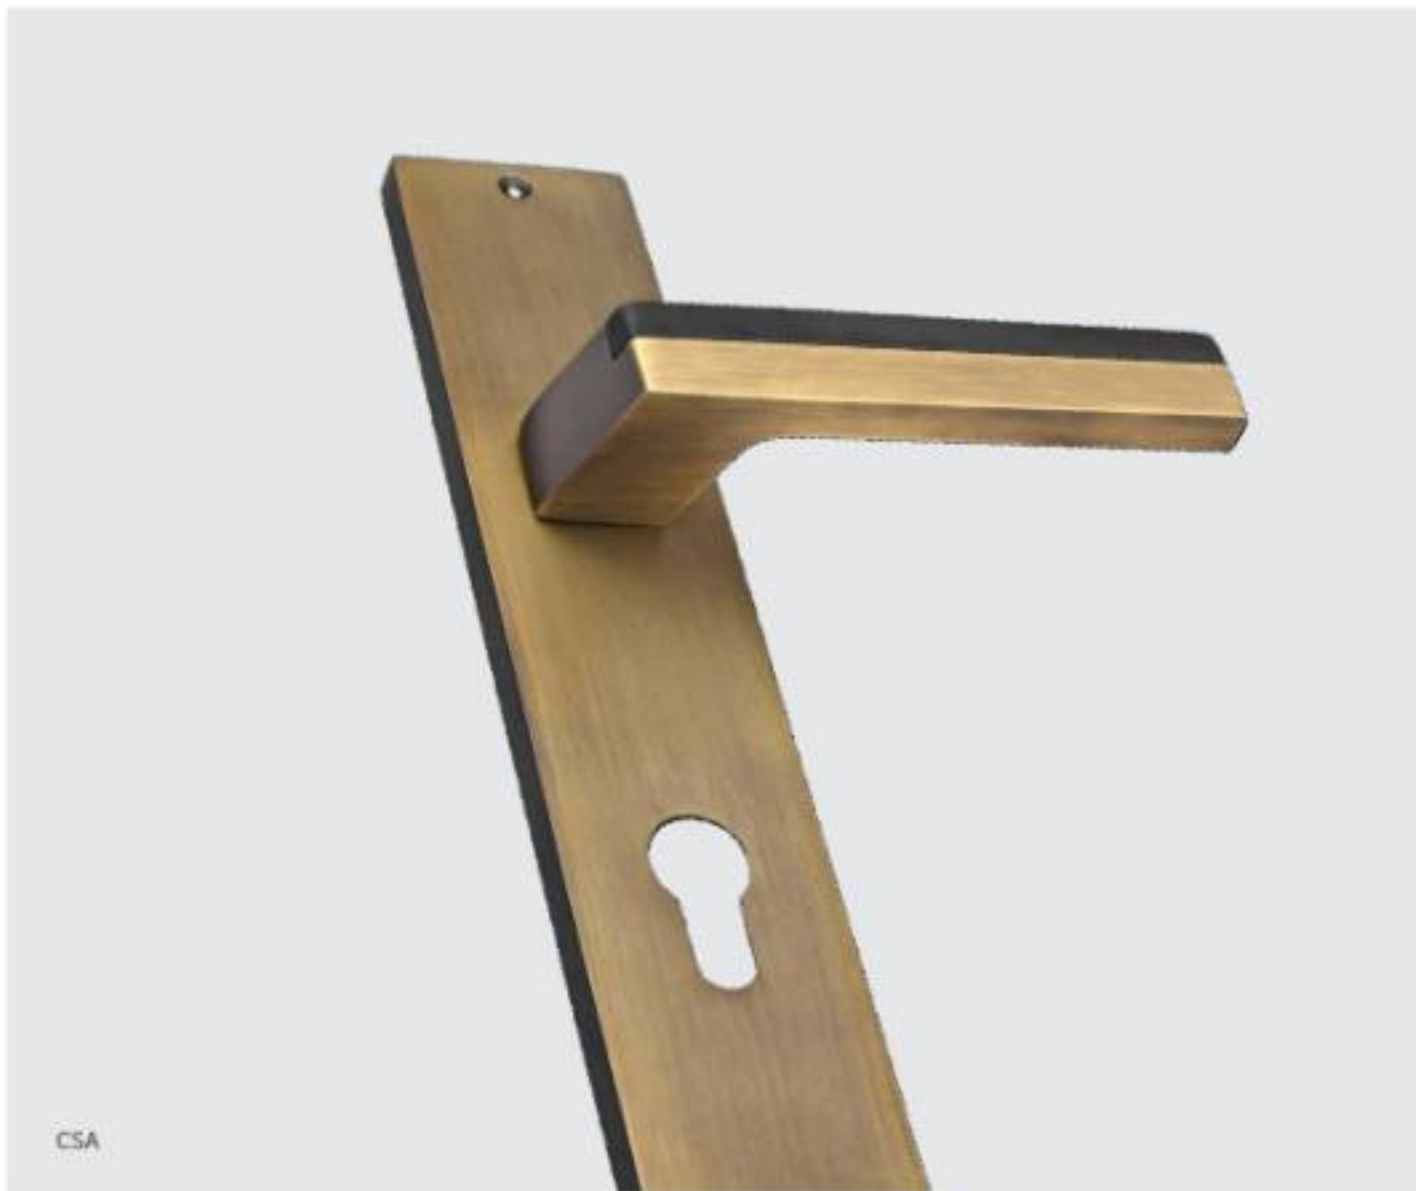

CSA

CSA

N/MCA

N/S

AAR KAY VOX

MH 132

Rates Per Pair in INR

Design	Size	N/S, Antique, CSA, N/MCA
MH 132 Mortise Handle	200 mm on Plate	3470/-
	250 mm on Plate	3730/-
	Rose Latch LR	3470/-
	Rose Square CR	3730/-

For Rose Gold PVD, Gold PVD, and Silver Gold (+) add Rs. 800/-, Golden Polish Lacquer (GPL) (-) subtract Rs. 60/- from the above-mentioned rates.

*All specifications, prices and finishes of products mentioned herein are subjected to change without any prior notice.