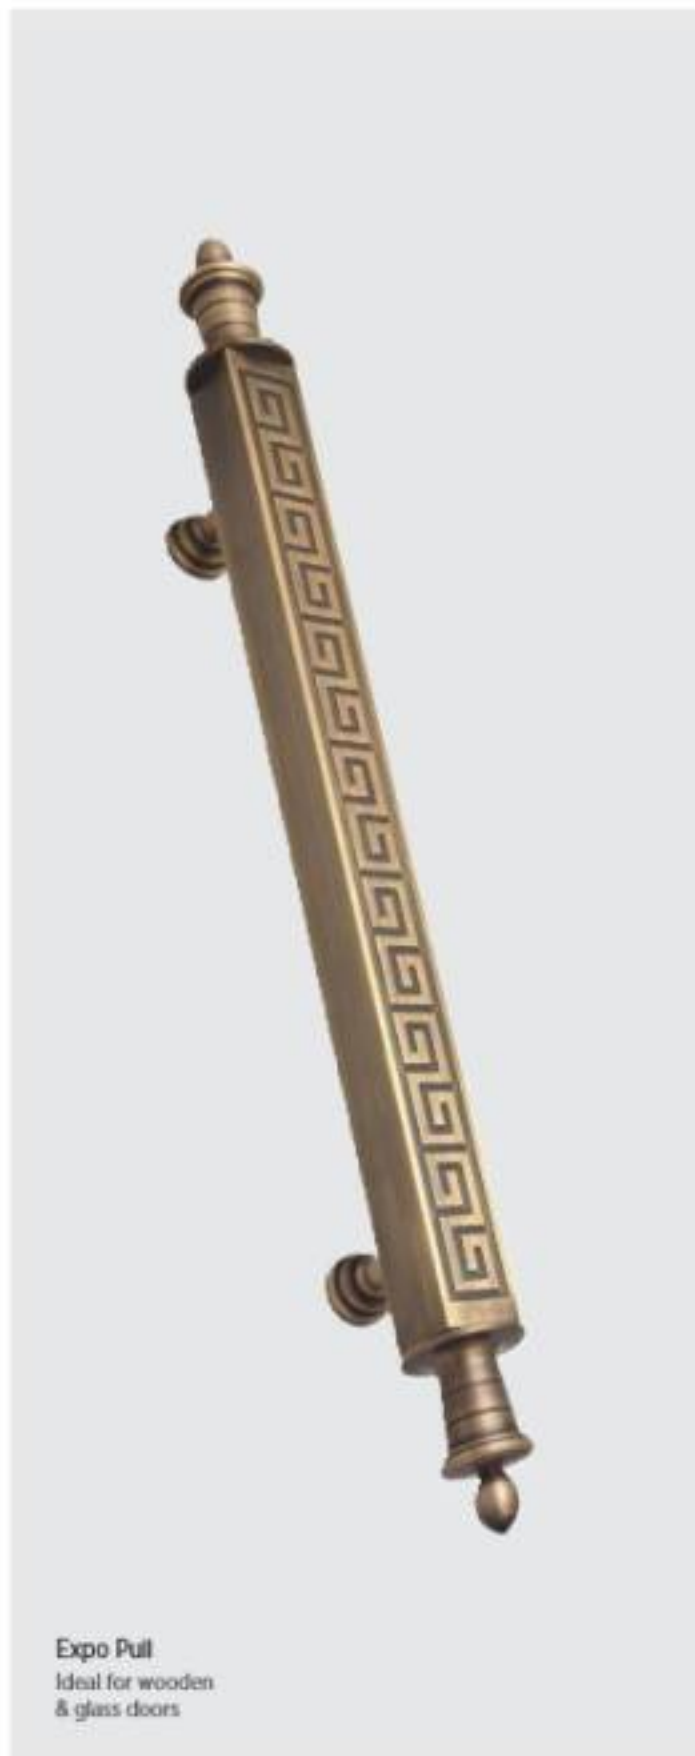

AAR KAY VOX

Vintage Collection

Design/Code	Size	Rates in INR
Fabo Pull	350 mm	4620/- (Per Piece)
Expo Pull	25 inches (Top to bottom) 16.5 inches (Back hole to hole)	15400/- (Per Pair)

For Rose Gold PVD, Gold PVD, and Silver Gold (+) add Rs. 500/-, Golden Polish Lacquer (GPL) (-) subtract Rs. 60/- from the above-mentioned rates.

*All specifications, prices and finishes of products mentioned herein are subjected to change without any prior notice.