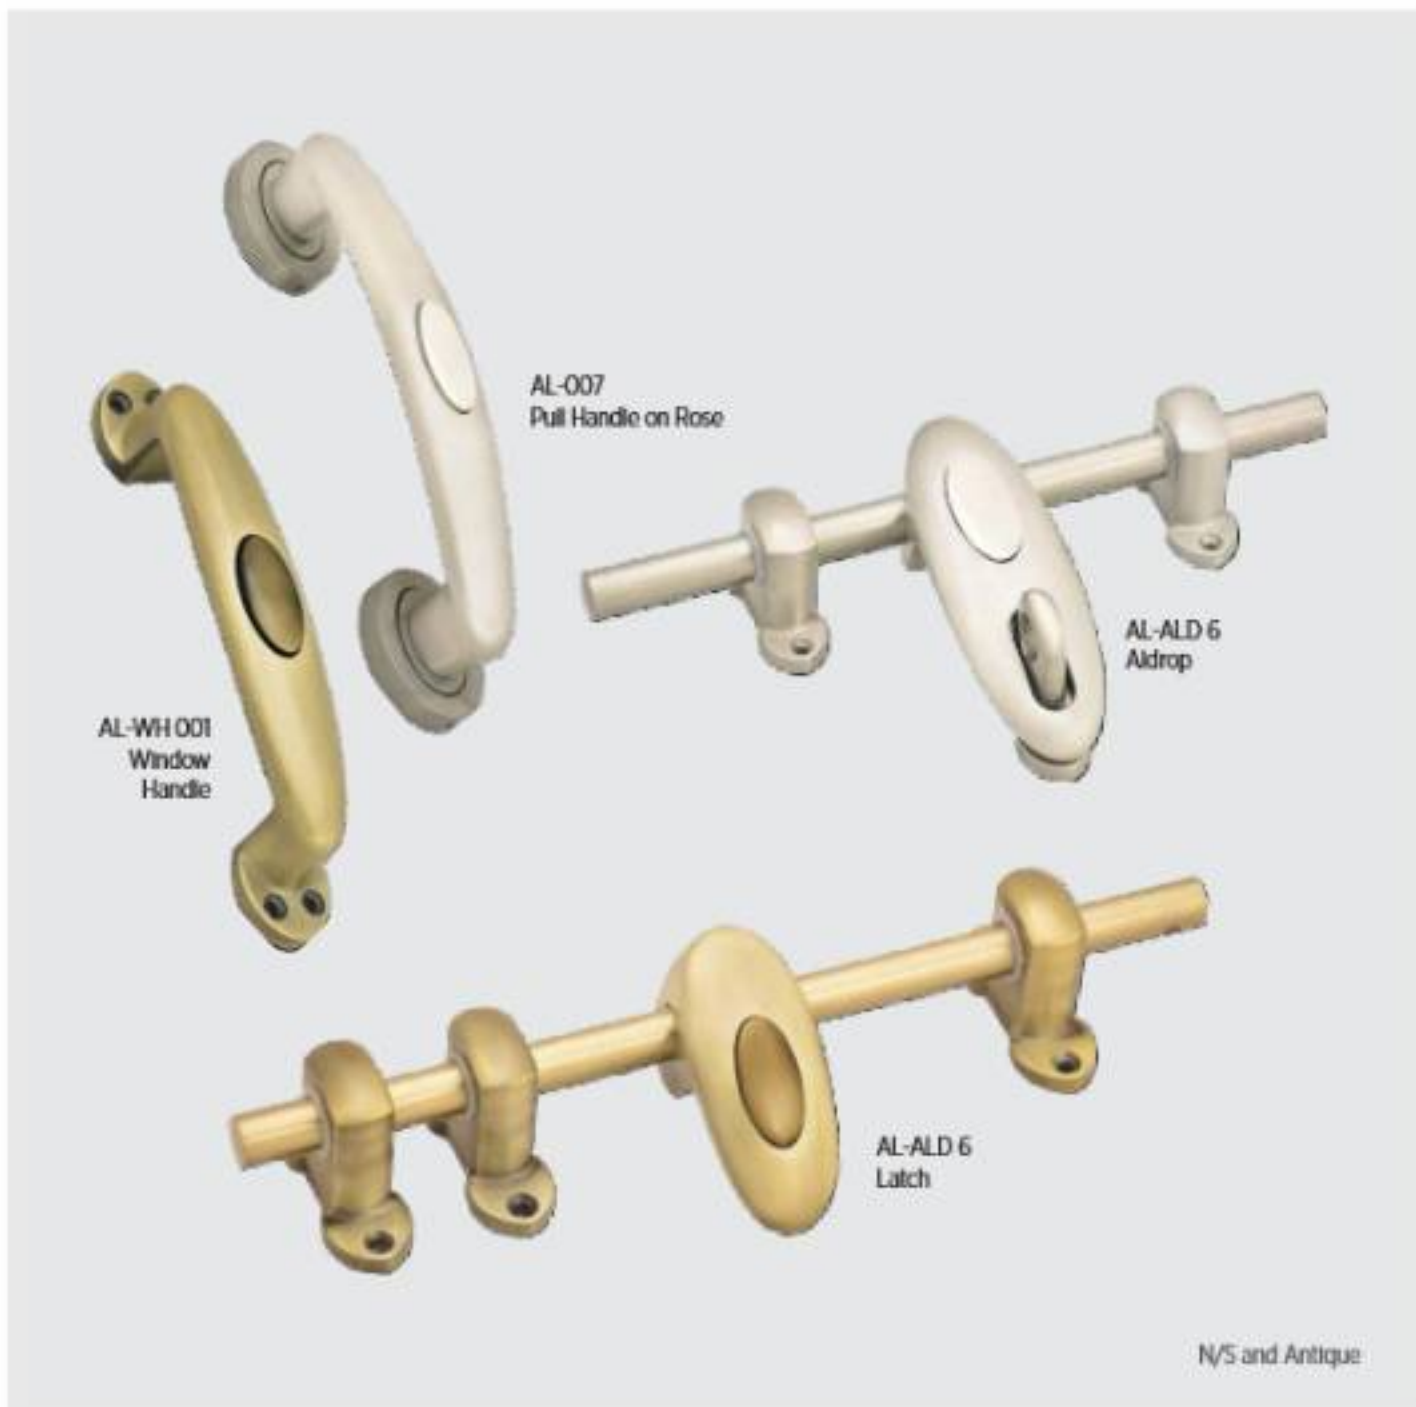

AAR KAY VOX

AL-ALD 6

Aidrop, Cabinet Handle & Pull Handle

Rates INR (Per Piece)

Rates INR (Per Piece)

Design/Code	Size	N/S and Antique	Design/Code	Size	N/S and Antique
AL-ALD 6 Aidrop	16x200 mm	1100/-	AL-ALD 6 Latch	12x200 mm (3+0)	850/-
	16x250 mm	1140/-		12x250 mm (3+0)	890/-
	16x250 mm (3+1)	1270/-		12x300 mm (3+0)	930/-
	16x300 mm (3+1)	1330/-	AL-WH 001 Window Handle	150 mm	270/-
	16x350 mm (4+1)	1500/-		175 mm	340/- NEW
	16x400 mm (4+1)	1560/-	AL-007 Pull Handle on Rose	200 mm	890/-
	16x450 mm (4+1)	1610/-			
Door Stopper	150 mm	380/-	Fittings	-	120/-

*All specifications, prices and finishes of products mentioned herein are subjected to change without any prior notice.