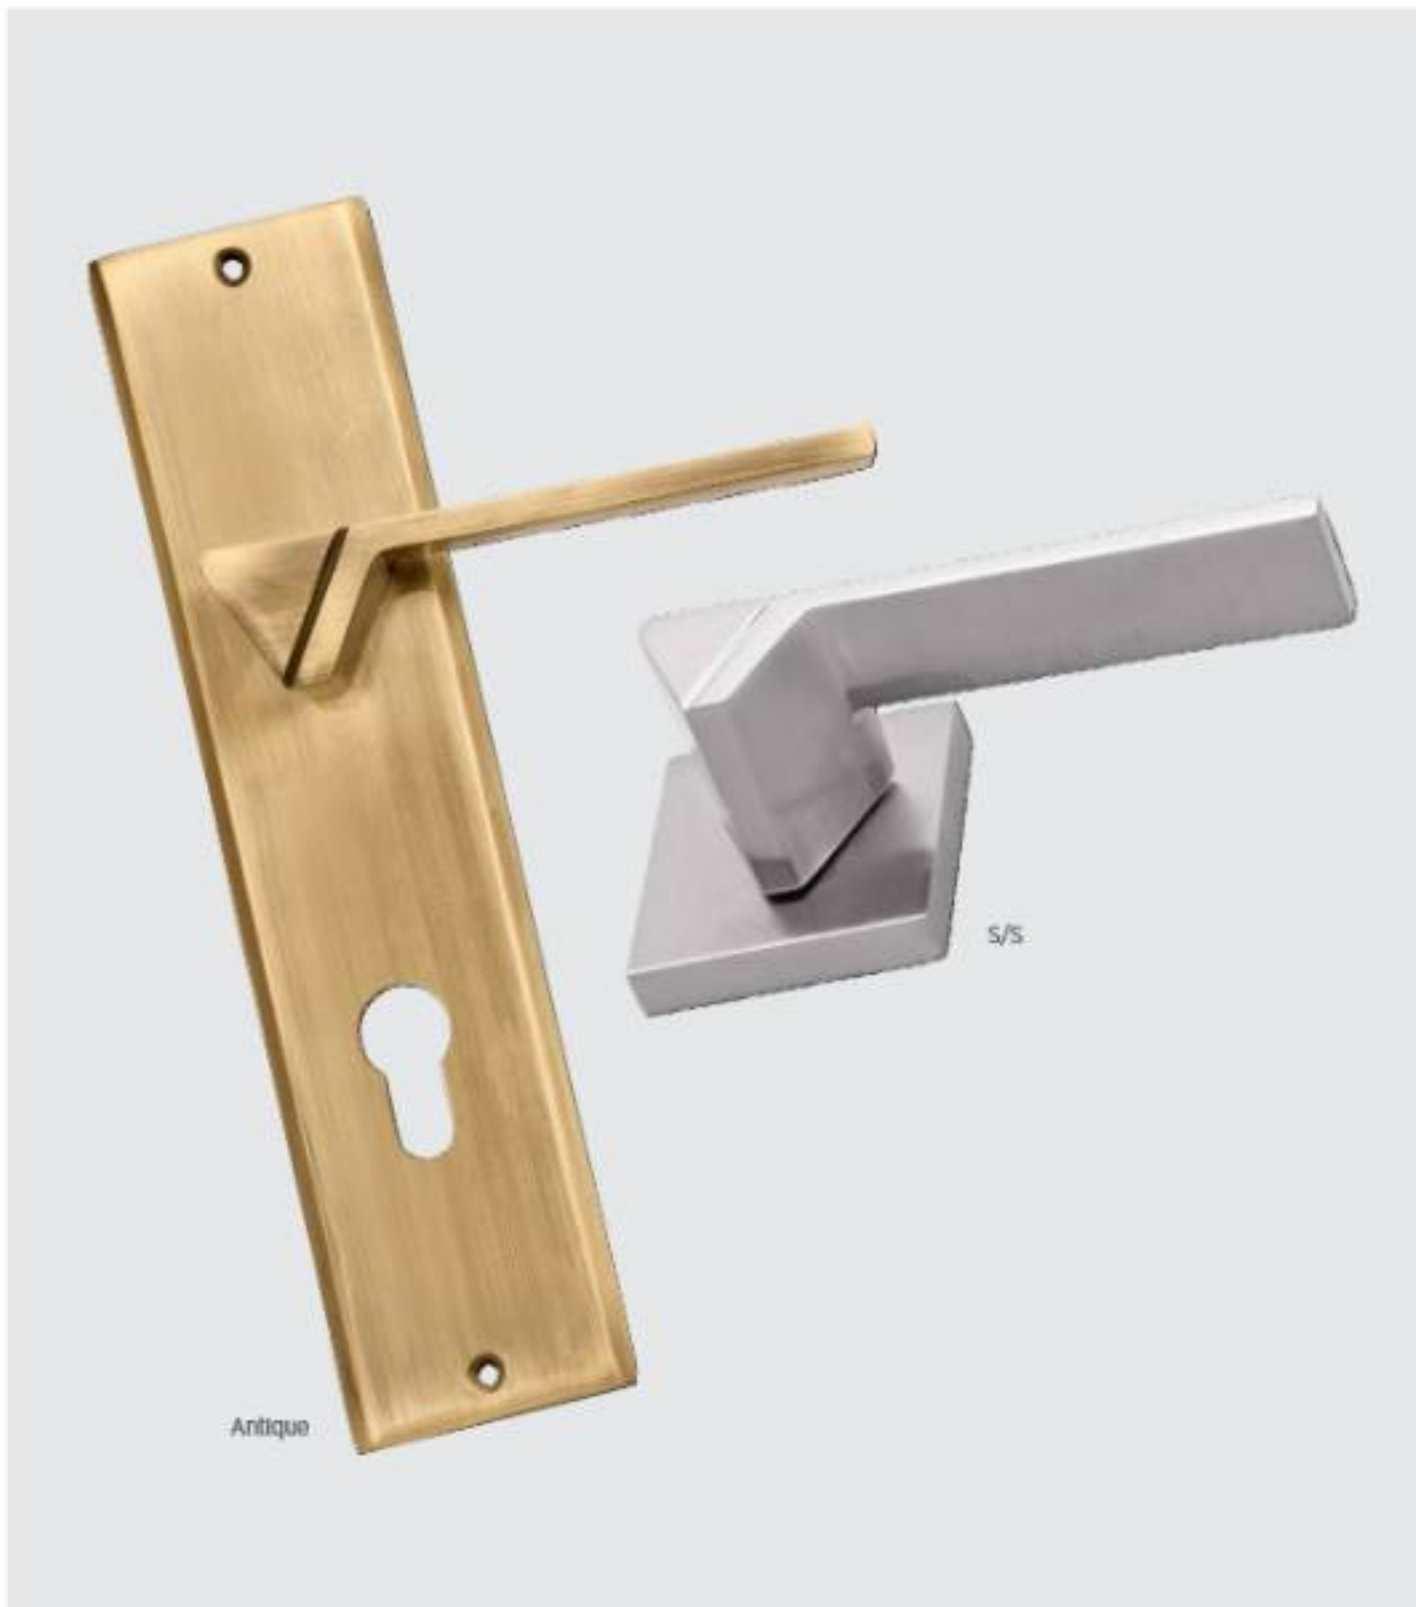

AAR KAY VOX

bone Series

Rates Per Pair in INR

Design	Size	N/S, Antique, CSA
Bone Mortise Handle	200 mm on Plate	3790/-
	250 mm on Plate	4050/-
	Rose Latch LR	3790/-
	Rose Square / Round CR	4050/-

For Rose Gold PVD, Gold PVD, and Silver Gold (+) add Rs. 800/-, Golden Polish Lacquer (GPL) (-) subtract Rs. 60/- from the above-mentioned rates.

*All specifications, prices and finishes of products mentioned herein are subjected to change without any prior notice.

AAR KAY VOX

trident Series

Rates Per Pair in INR

Design	Size	N/S, Antique, CSA
Trident Mortise Handle	200 mm on Plate	3600/-
	250 mm on Plate	3860/-
	Rose Latch LR	3600/-
	Rose Square CR	3860/-