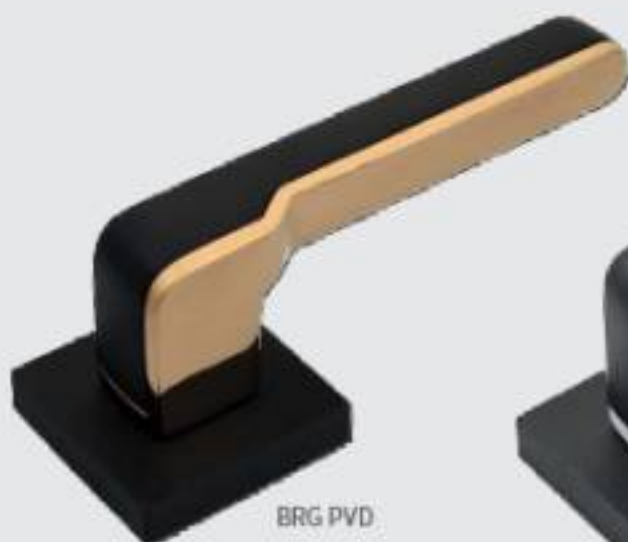

BRG PVD

Zi 1081

Now with engineered
COMPUTERISED KEYS

Size & Rates for Satin Chrome/CSA/Black NM		BRG PVD
Cyl PCI 60mm on Plate 200mm	4540/-	5040/-
Cyl PC2 60mm on Plate 200mm	4600/-	5100/-
Handle Pair on Plate 200mm	3270/-	3770/-
Rose CR PCI 60mm	4700/-	5200/-
Rose CR PC2 60mm	4760/-	5260/-
Rose CR PC2 70mm	4820/-	5320/-
Rose Pair CR	3270/-	3770/-

Size & Rates for Satin Chrome/CSA/Black NM		BRG PVD
Rose LR Latch Heavy	3510/-	4010/-
Rose Pair LR	3270/-	3770/-
Cyl PCI 60mm on Plate 250mm	4940/-	5440/-
Cyl PC2 60mm on Plate 250mm	5000/-	5500/-
Cyl PC2 70mm on Plate 250mm	5060/-	5560/-
Handle Pair on Plate 250mm	3520/-	4020/-

BRG PVD comes with Black Matt Lock Body & Black Matt Cylinder.