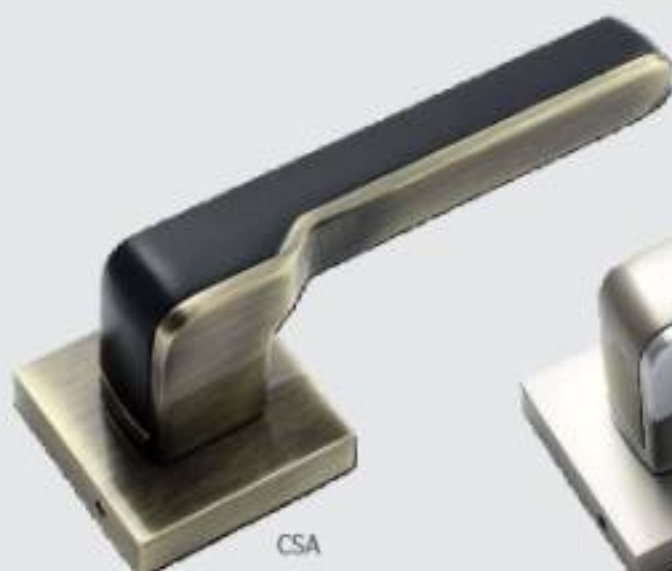

CSA

Zi 1081

Now with engineered
COMPUTERISED KEYS

Size & Rates for Satin Chrome/CSA/Black NM		BRG PVD
Cyl PCI 60mm on Plate 200mm	4540/-	5040/-
Cyl PC2 60mm on Plate 200mm	4600/-	5100/-
Handle Pair on Plate 200mm	3270/-	3770/-
Rose CR PCI 60mm	4700/-	5200/-
Rose CR PC2 60mm	4760/-	5260/-
Rose CR PC2 70mm	4820/-	5320/-
Rose Pair CR	3270/-	3770/-

Size & Rates for Satin Chrome/CSA/Black NM		BRG PVD
Rose LR Latch Heavy	3510/-	4010/-
Rose Pair LR	3270/-	3770/-
Cyl PCI 60mm on Plate 250mm	4940/-	5440/-
Cyl PC2 60mm on Plate 250mm	5000/-	5500/-
Cyl PC2 70mm on Plate 250mm	5060/-	5560/-
Handle Pair on Plate 250mm	3520/-	4020/-

BRG PVD comes with Black Matt Lock Body & Black Matt Cylinder.