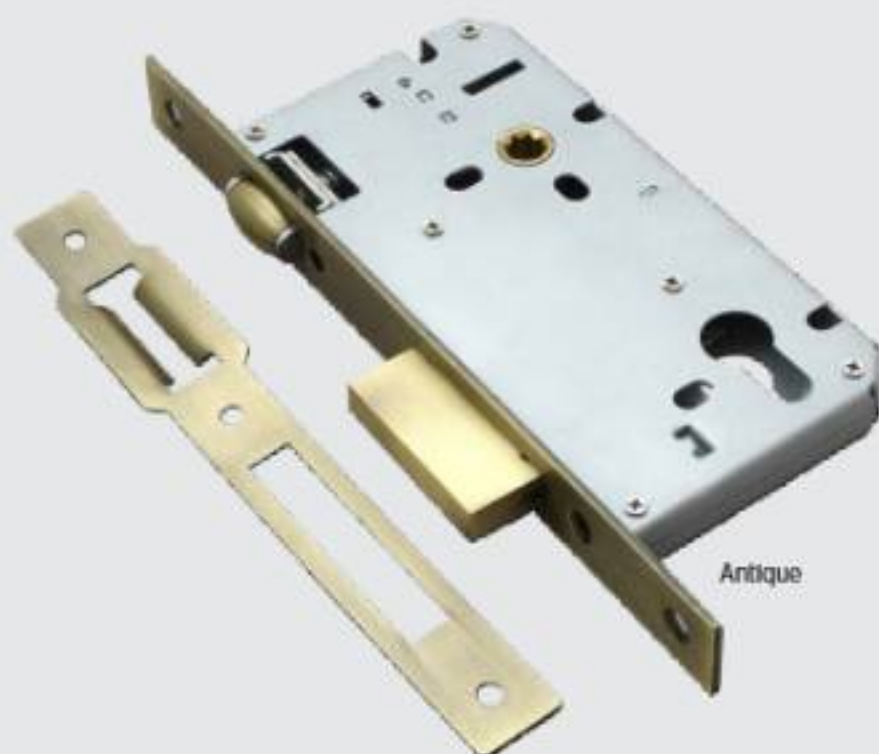

NEW

Antique