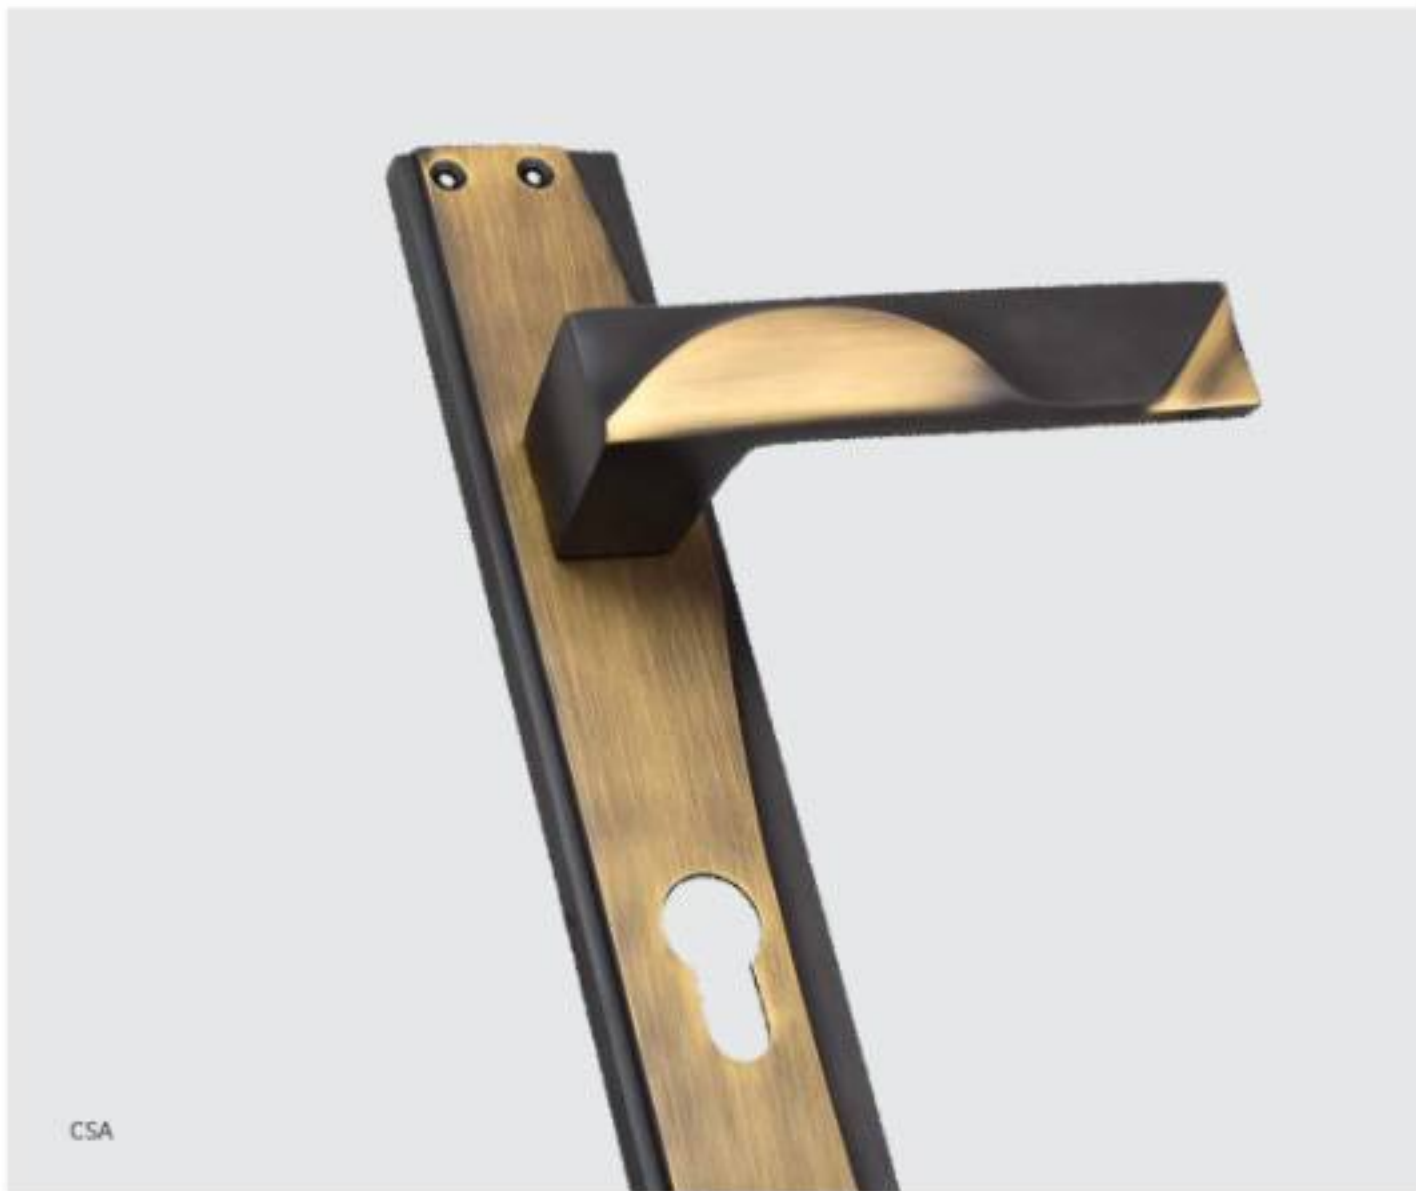

CSA

CSA

Antique

N/S

AAR KAY VOX

MOON Series

Rates Per Pair in INR

Design	Size	N/S, Antique, CSA
Moon Mortise Handle	200 mm on Plate	3920/-
	250 mm on Plate	4180/-
	Rose Latch LR	3920/-
	Rose Square CR	4180/-

For Rose Gold PVD, Gold PVD, and Silver Gold (+) add Rs. 800/-, Golden Polish Lacquer (GPL) (-) subtract Rs. 60/- from the above-mentioned rates.

*All specifications, prices and finishes of products mentioned herein are subjected to change without any prior notice.