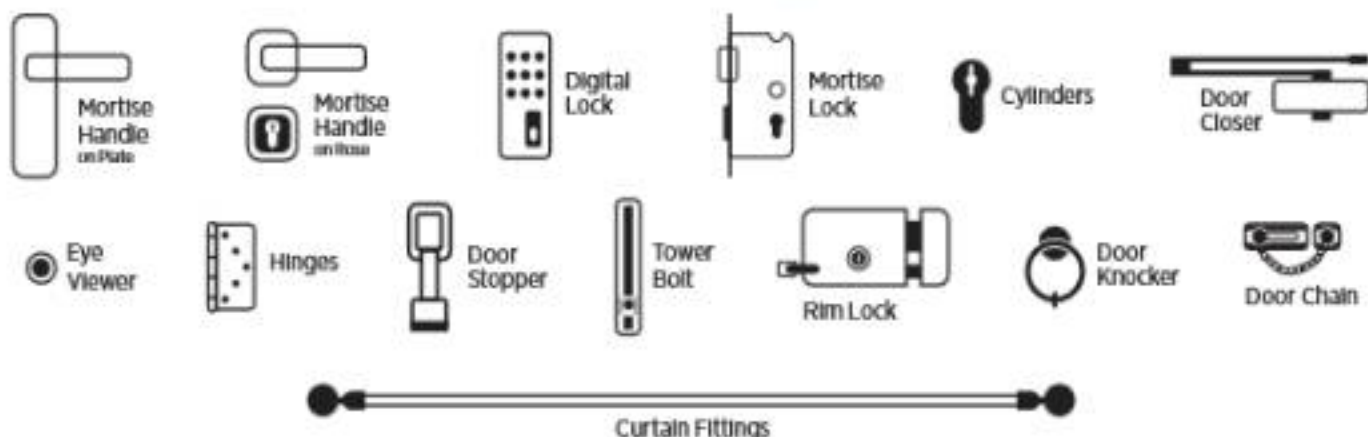

Product Categories