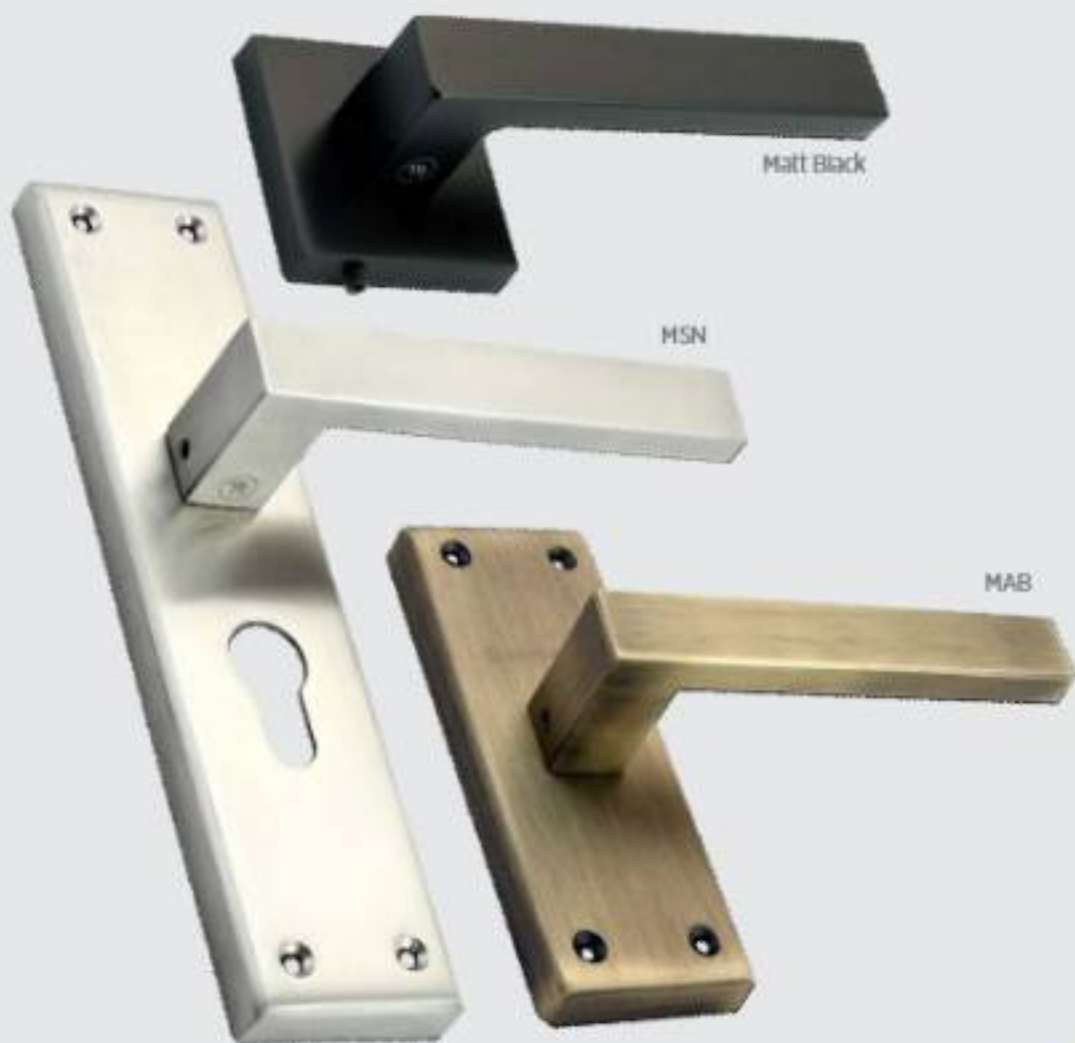

BESTSELLER

**LOW
HEIGHT**

AAR KAY VOX

Now with engineered
COMPUTERISED KEYS

SS 917

MSN/MAB/Black Matt

Size	Rates (INR)
KY Lever Lock on Plate 200mm	1640/-
Bathroom Heavy Latch on Plate 200mm	1580/-
Bathroom Light Latch on Plate 125mm	1290/-
Bathroom Heavy Latch on Plate 125mm	1460/-
CYL PC1 60mm on Plate 200mm (Key+Key)	2600/-
CYL PC2 60mm on Plate 200mm (Key+Knob)	2660/-
CYL PC2 70mm on Plate 200mm (Key+Knob)	2700/-
Handle Pair on Plate 200mm	1130/-
Rose CR PC1 60mm (Key+Key)	3090/-

MSN/MAB/Black Matt

Size	Rates (INR)
Rose CR PC2 60mm (Key+Knob)	3150/-
Rose CR PC2 70mm (Key+Knob)	3210/-
Rose Pair CR	1460/-
Rose LR Latch Heavy	1460/-
Rose Pair LR	1010/-
CYL PC1 60mm on Plate 250mm (Key+Key)	2850/-
CYL PC2 60mm on Plate 250mm (Key+Knob)	2910/-
CYL PC2 70mm on Plate 250mm (Key+Knob)	2970/-
Handle Pair on Plate 250mm	1210/-

*All specifications, prices and finishes of products mentioned herein are subjected to change without any prior notice.