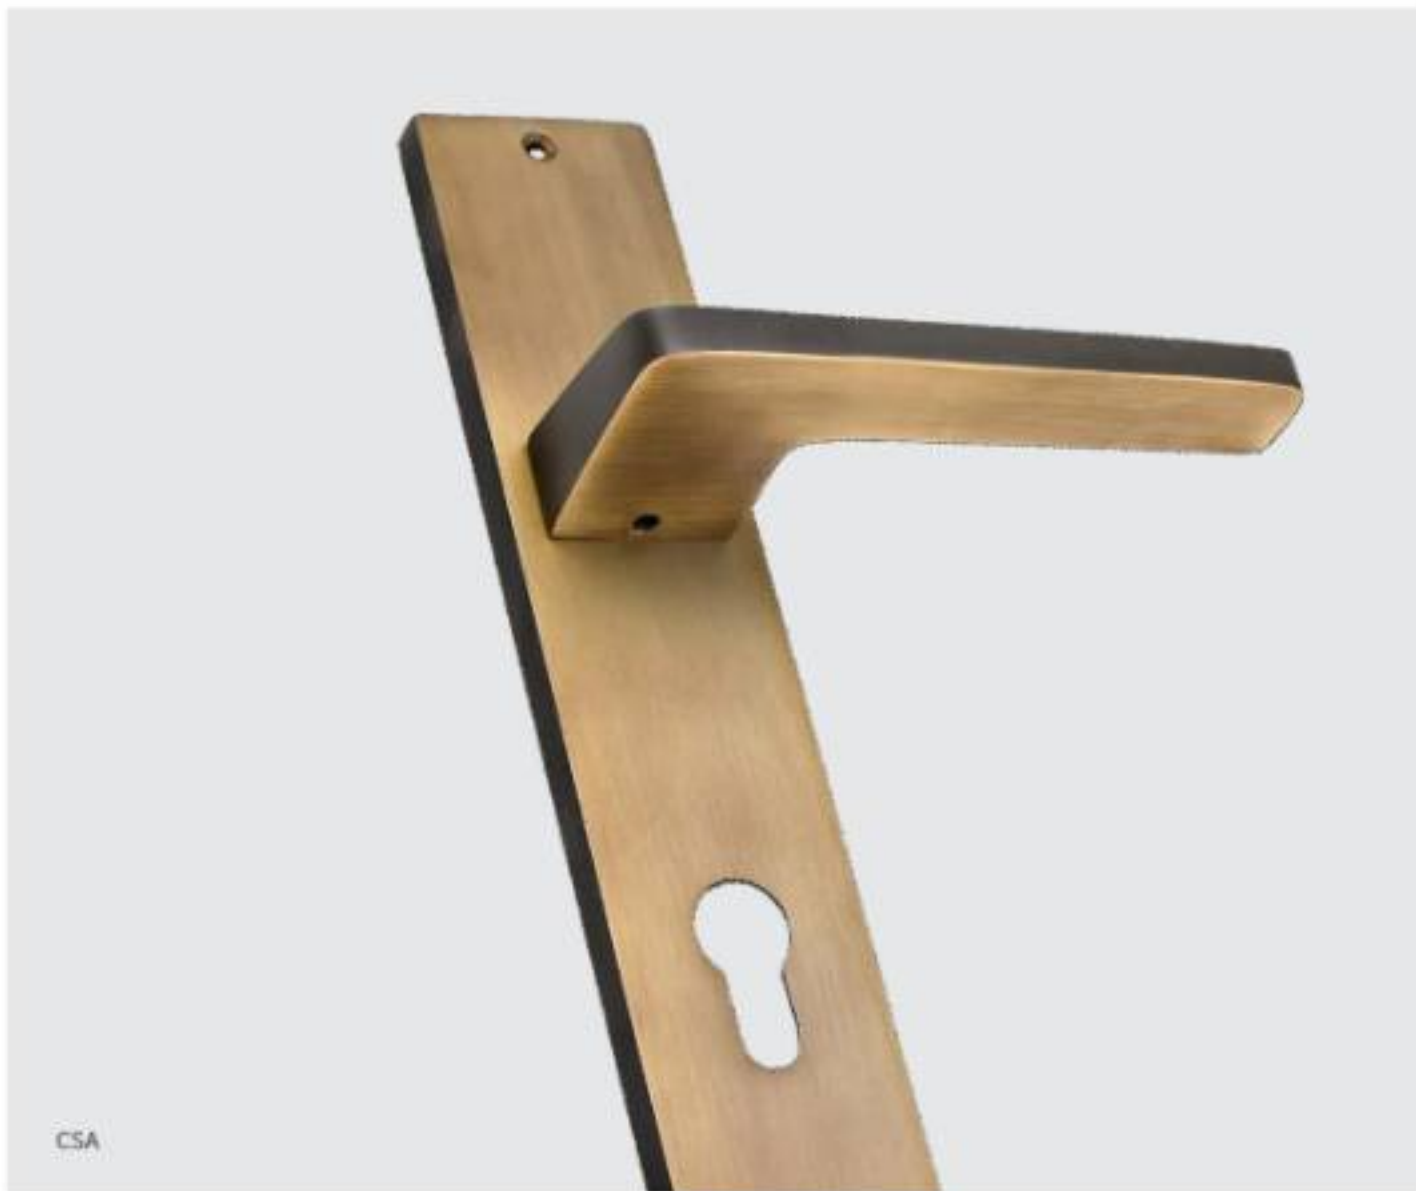

AAR KAY VOX

Hector Series

Rates Per Pair in INR

Design	Size	S/S, Antique, CSA
Hector Mortise Handle	200 mm on Plate	4110/-
	250 mm on Plate	4370/-
	Rose Latch LR	4110/-
	Rose Square CR	4370/-

For Rose Gold PVD, Gold PVD, and Silver Gold (+) add Rs. 800/-, Golden Polish Lacquer (GPL) (-) subtract Rs. 60/- from the above-mentioned rates.

*All specifications, prices and finishes of products mentioned herein are subjected to change without any prior notice.