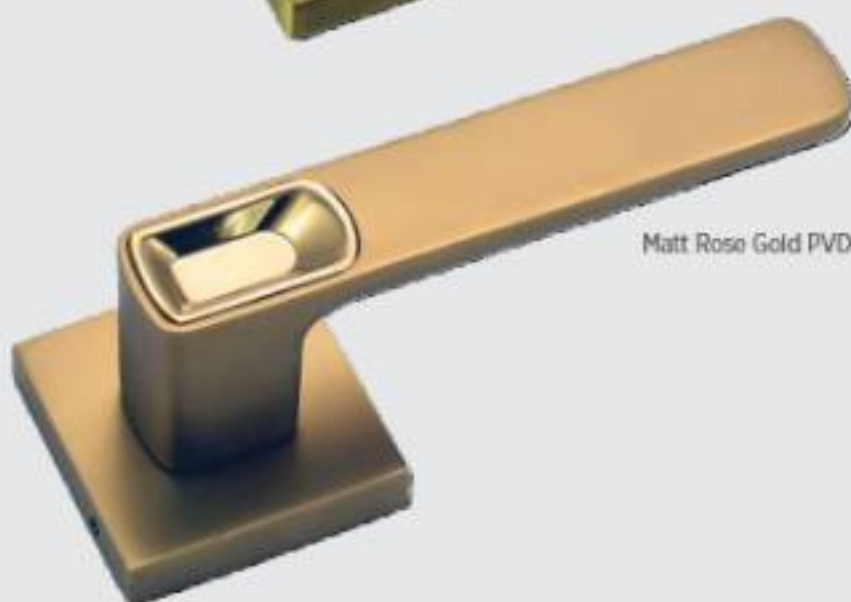

AAR KAY VOX
DOOR HANDLES & LOCKS LONDON

LUXE
Zi Series

Zi 1097

 Now with engineered
COMPUTERISED KEYS

Size & Rates for	Satin Chrome/ CSA/Black NM	Antique Gold/ BRG PVD	Matt Gold PVD/ Matt Rose Gold PVD
Cyl PC1 60mm on Plate 200mm	4600/-	4720/-	-
Cyl PC2 60mm on Plate 200mm	4660/-	4780/-	-
Handle Pair on Plate 200mm	3130/-	3260/-	-
Rose CR PC1 60mm	4760/-	4880/-	6370/-
Rose CR PC2 60mm	4820/-	4940/-	6370/-
Rose CR PC2 70mm	4880/-	5000/-	6450/-
Rose Pair CR	3130/-	3250/-	3710/-
Rose LR Latch Heavy	3250/-	3370/-	4110/-
Rose Pair LR	2800/-	2930/-	3470/-
Cyl PC1 60mm on Plate 250mm	5000/-	5220/-	6810/-
Cyl PC2 60mm on Plate 250mm	5060/-	5280/-	6810/-
Cyl PC2 70mm on Plate 250mm	5120/-	5340/-	6890/-
Handle Pair on Plate 250mm	3370/-	3590/-	4150/-

Matt Gold and Matt Rose Gold PVD comes with Rose Gold and Gold PVD Lock and Cylinder.

Antique Gold comes with Antique Lock and Cylinder. BRG PVD comes with Black Matt Lock and Cylinder.

Matt Gold PVD

Antique Gold

Matt Rose Gold PVD

Zi 1097

Zi 1098

Now with engineered
COMPUTERISED KEYS

Size & Rates for	Satin Chrome/CSA/Black NM	Antique Gold PVD/BRG PVD
Cyl PC1 60mm on Plate 200mm	4340/-	4460/-
Cyl PC2 60mm on Plate 200mm	4400/-	4520/-
Handle Pair on Plate 200mm	2870/-	2990/-
Rose CR PC1 60mm	4500/-	4620/-
Rose CR PC2 60mm	4560/-	4680/-
Rose CR PC2 70mm	4620/-	4740/-
Rose Pair CR	2870/-	2990/-
Rose LR Latch Heavy	2990/-	3110/-
Rose Pair LR	2540/-	2660/-
Cyl PC1 60mm on Plate 250mm	4740/-	4960/-
Cyl PC2 60mm on Plate 250mm	4800/-	5020/-
Cyl PC2 70mm on Plate 250mm	4860/-	5080/-
Handle Pair on Plate 250mm	3110/-	3330/-