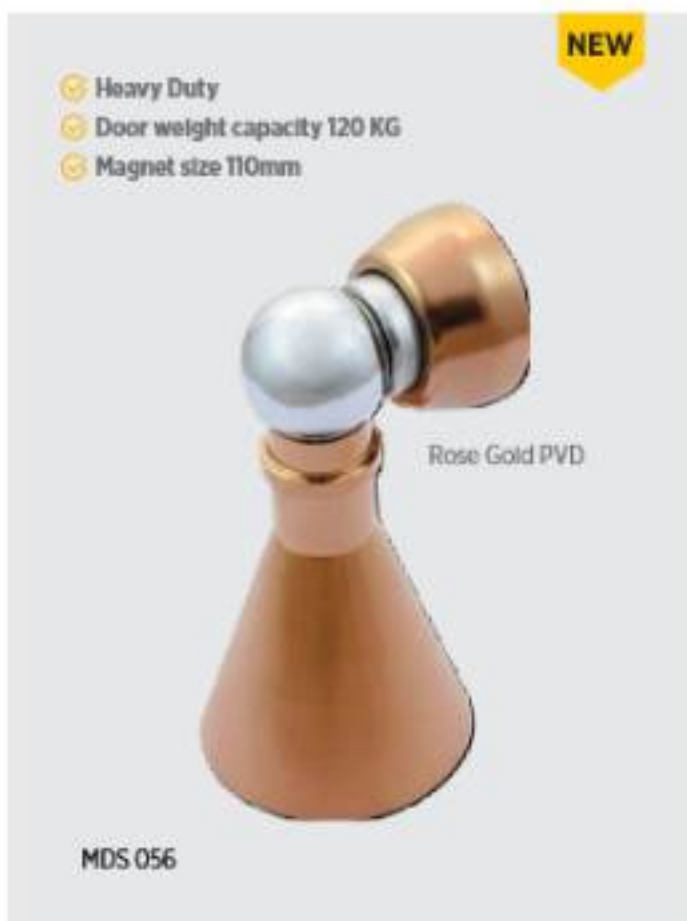

Magnetic Door Stopper

Design	Rate (Per Piece) in INR	Design	Rate (Per Piece) in INR
MDS 001 (SS)	240/-	MDS 110 (Antique)	510/-
MDS 056 (Rose Gold PVD)	840/-	MDS 110 (Black Matt)	590/-

*All specifications, prices and finishes of products mentioned herein are subjected to change without any prior notice.