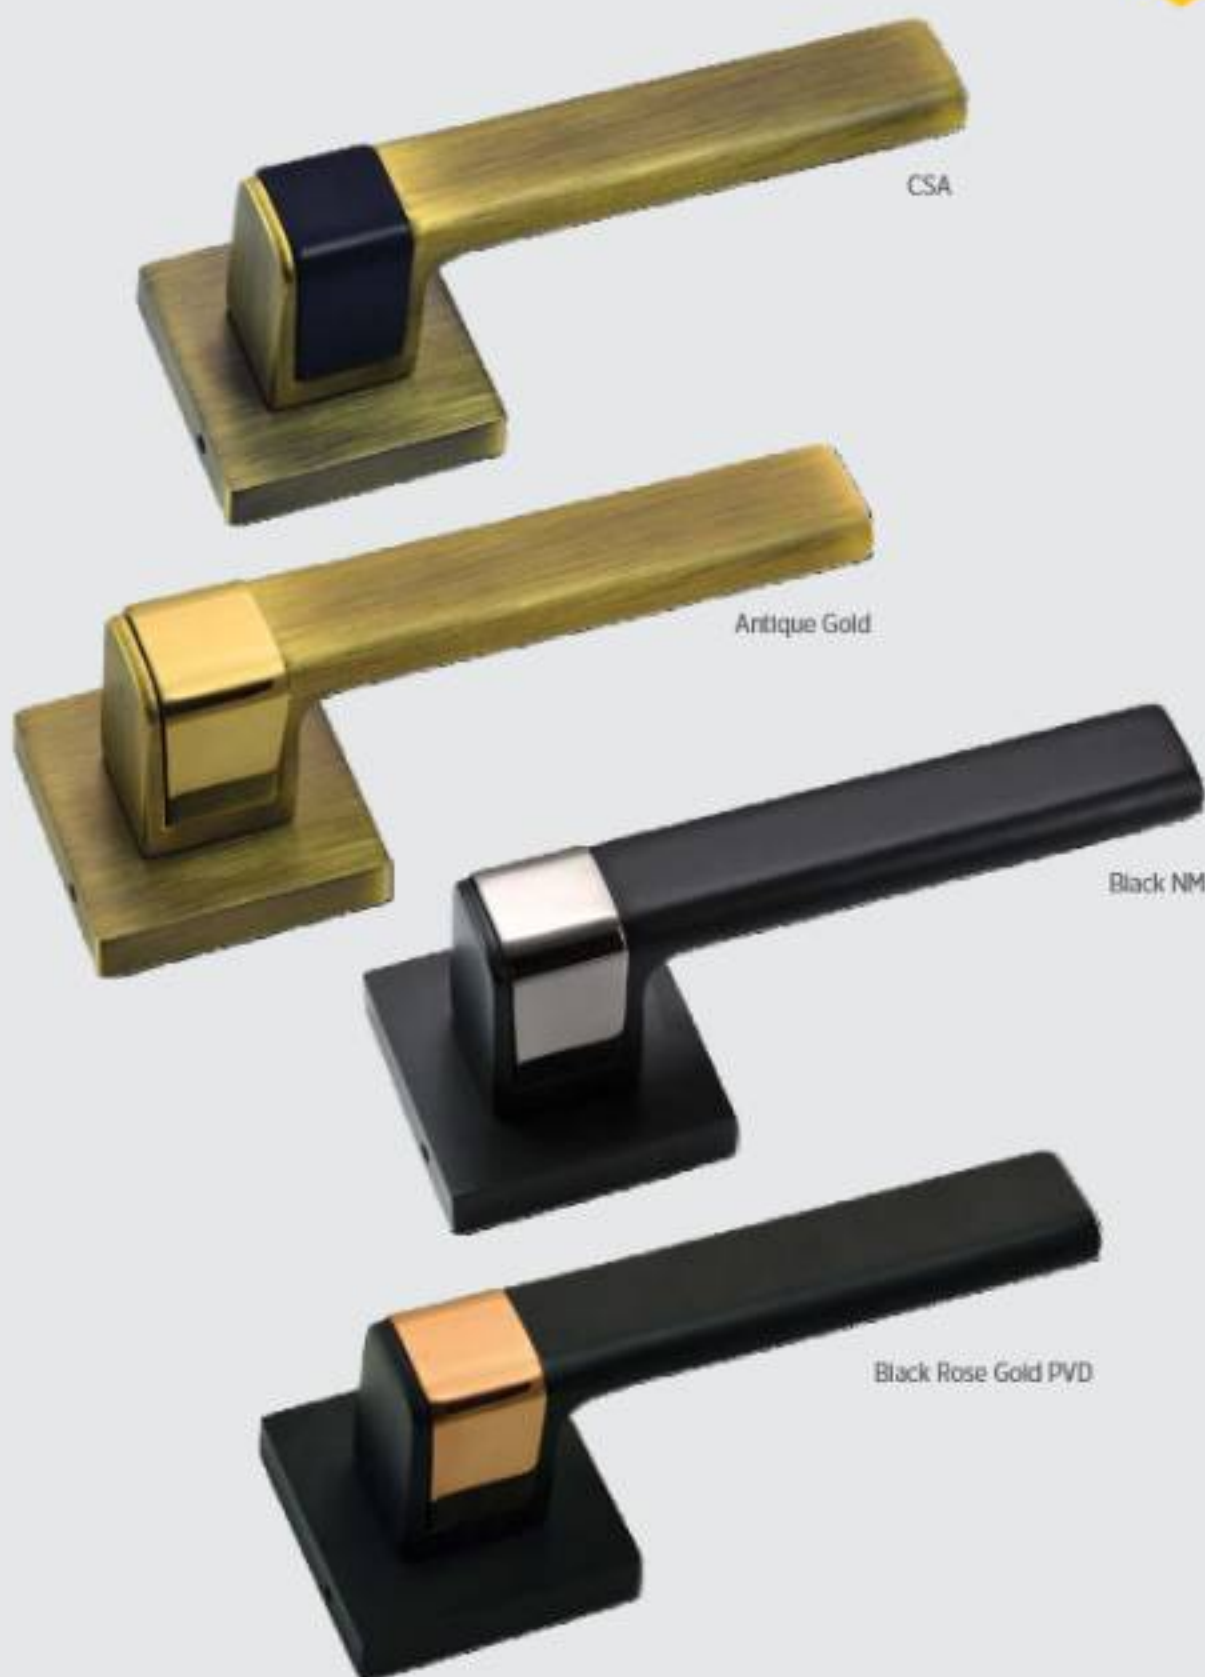

Antique Gold comes with Antique Lock and Cylinder. BRG PVD comes with Black Matt Lock and Cylinder.

Zi 1098

Zi 1099

Now with engineered
COMPUTERISED KEYS

Size & Plates for	Satin Chrome/CSA/Black NM	Antique Gold PVD/BRG PVD
Cyl PC1 60mm on Plate 200mm	4340/-	4460/-
Cyl PC2 60mm on Plate 200mm	4400/-	4520/-
Handle Pair on Plate 200mm	2870/-	2990/-
Rose CR PC1 60mm	4500/-	4620/-
Rose CR PC2 60mm	4560/-	4680/-
Rose CR PC2 70mm	4620/-	4740/-
Rose Pair CR	2870/-	2990/-
Rose LR Latch Heavy	2990/-	3110/-
Rose Pair LR	2540/-	2660/-
Cyl PC1 60mm on Plate 250mm	4740/-	4960/-
Cyl PC2 60mm on Plate 250mm	4800/-	5020/-
Cyl PC2 70mm on Plate 250mm	4860/-	5080/-
Handle Pair on Plate 250mm	3110/-	3330/-

Antique Gold comes with Antique Lock and Cylinder. BRG PVD comes with Black Matt Lock and Cylinder.

Zi 1099

Antique Gold PVD

Rose Gold PVD

Zi 1100

 Now with engineered
COMPUTERISED KEYS

Size & Rates for	Satin Chrome/CSA/Black NM	Antique Gold	Rose Gold PVD
Cyl PC1 60mm on Plate 200mm	4600/-	4720/-	-
Cyl PC2 60mm on Plate 200mm	4660/-	4780/-	-
Handle Pair on Plate 200mm	3130/-	3260/-	-
Rose CR PC1 60mm	4760/-	4880/-	6270/-
Rose CR PC2 60mm	4820/-	4940/-	6270/-
Rose CR PC2 70mm	4880/-	5000/-	6350/-
Rose Pair CR	3130/-	3250/-	3610/-
Rose LR Latch Heavy	3250/-	3370/-	4010/-
Rose Pair LR	2800/-	2930/-	3370/-
Cyl PC1 60mm on Plate 250mm	5000/-	5220/-	6710/-
Cyl PC2 60mm on Plate 250mm	5060/-	5280/-	6710/-
Cyl PC2 70mm on Plate 250mm	5120/-	5340/-	6790/-
Handle Pair on Plate 250mm	3370/-	3590/-	4050/-