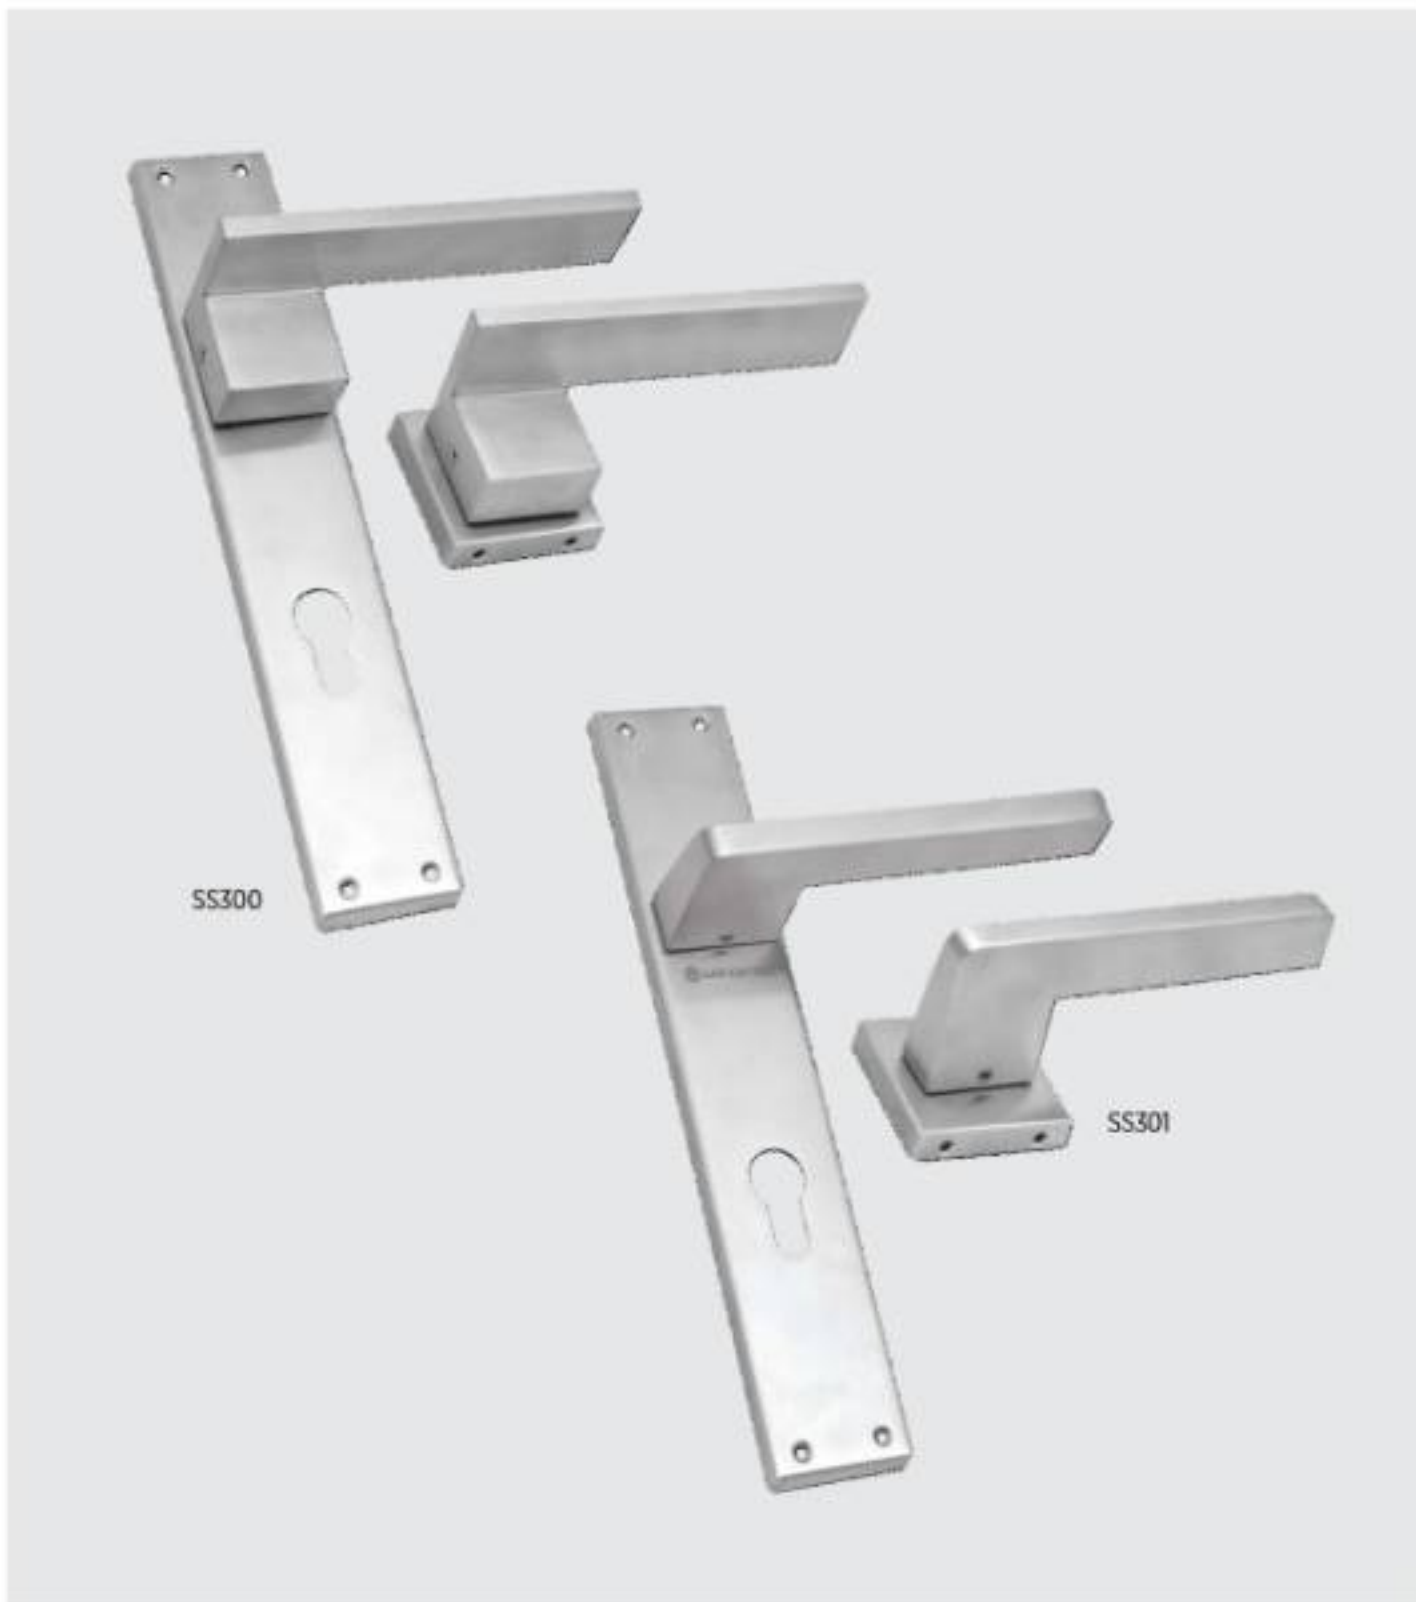

Stainless Steel

Pure AISI 304 Grade Mortice Handle Pair

Design/Code	Size	Rates Per Pair in INR	Design/Code	Size	Rates Per Pair in INR
SS300	200 mm on Plate	4130/-	SS301	200 mm on Plate	4130/-
	250 mm on Plate	4270/-		250 mm on Plate	4270/-
	Rose LR	3950/-		Rose LR	3950/-
	Rose CR	4340/-		Rose CR	4340/-

*All specifications, prices and finishes of products mentioned herein are subjected to change without any prior notice.