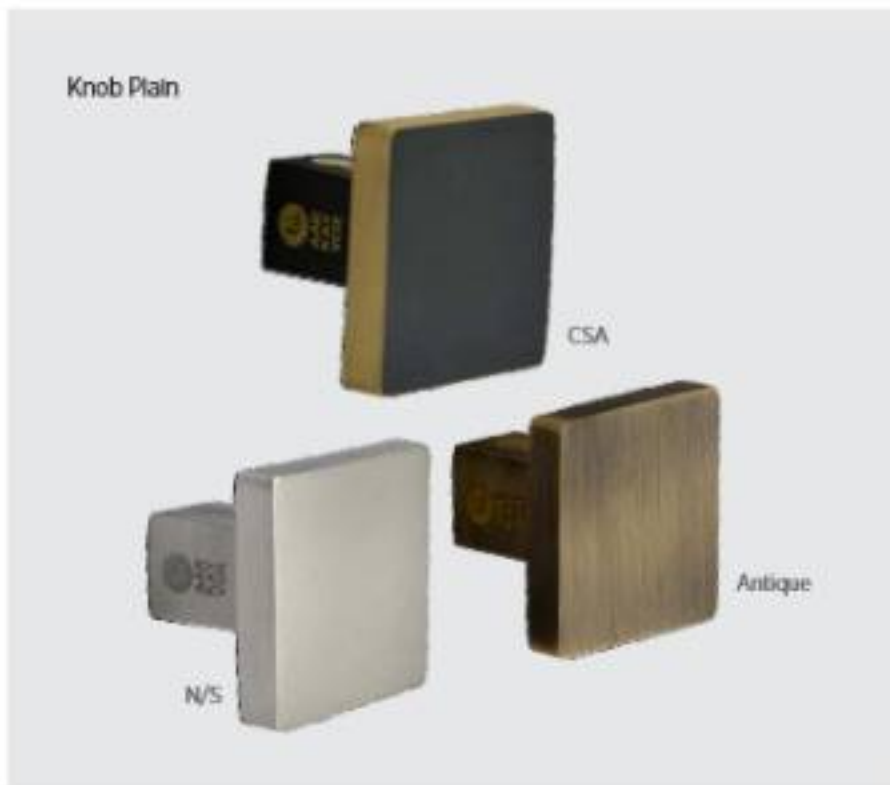

*All specifications, prices and finishes of products mentioned herein are subjected to change without any prior notice.

Stainless Steel

Pure AISI 304 Grade Mortice Handle Pair

Design/Code	Size	Rate in INR	Design/Code	Size	Rate Per Pair in INR
Round Pull Handle On Rose	200 mm	1290/- (Per Piece)	Square Pull Handle On Rose	200 mm	1550/- (Per Piece)
	250 mm	1380/- (Per Piece)		250 mm	1690/- (Per Piece)
	300 mm	1480/- (Per Piece)		300 mm	1760/- (Per Piece)
	450 mm	1670/- (Per Piece)		450 mm	2010/- (Per Piece)
	600 mm	1760/- (Per Piece)		600 mm	2460/- (Per Piece)
Round Pull Handle For Glass Door	200 mm	1540/- (Per Pair)	Square Pull Handle For Glass Door	200 mm	2010/- (Per Pair)
	250 mm	1690/- (Per Pair)		250 mm	2190/- (Per Pair)
	300 mm	2140/- (Per Pair)		300 mm	2380/- (Per Pair)
	450 mm	2310/- (Per Pair)		450 mm	2880/- (Per Pair)
	600 mm	2650/- (Per Pair)		600 mm	3600/- (Per Pair)

*All specifications, prices and finishes of products mentioned herein are subjected to change without any prior notice.

Knob
Checkmate

Knob Plain

Brass Drawer Knobs

Design/Code	Finish	Per Piece	Design/Code	Size	Per Piece
		Rate in INR			Rate in INR
Knob Checkmate 30 mm X 30 mm	G.P.L.	270/-	Knob Plain 30 mm X 30 mm	G.P.L.	230/-
	SS/Antique/CSA	280/-		SS/Antique/CSA	240/-
	Silver Gold	300/-		Silver Gold	260/-