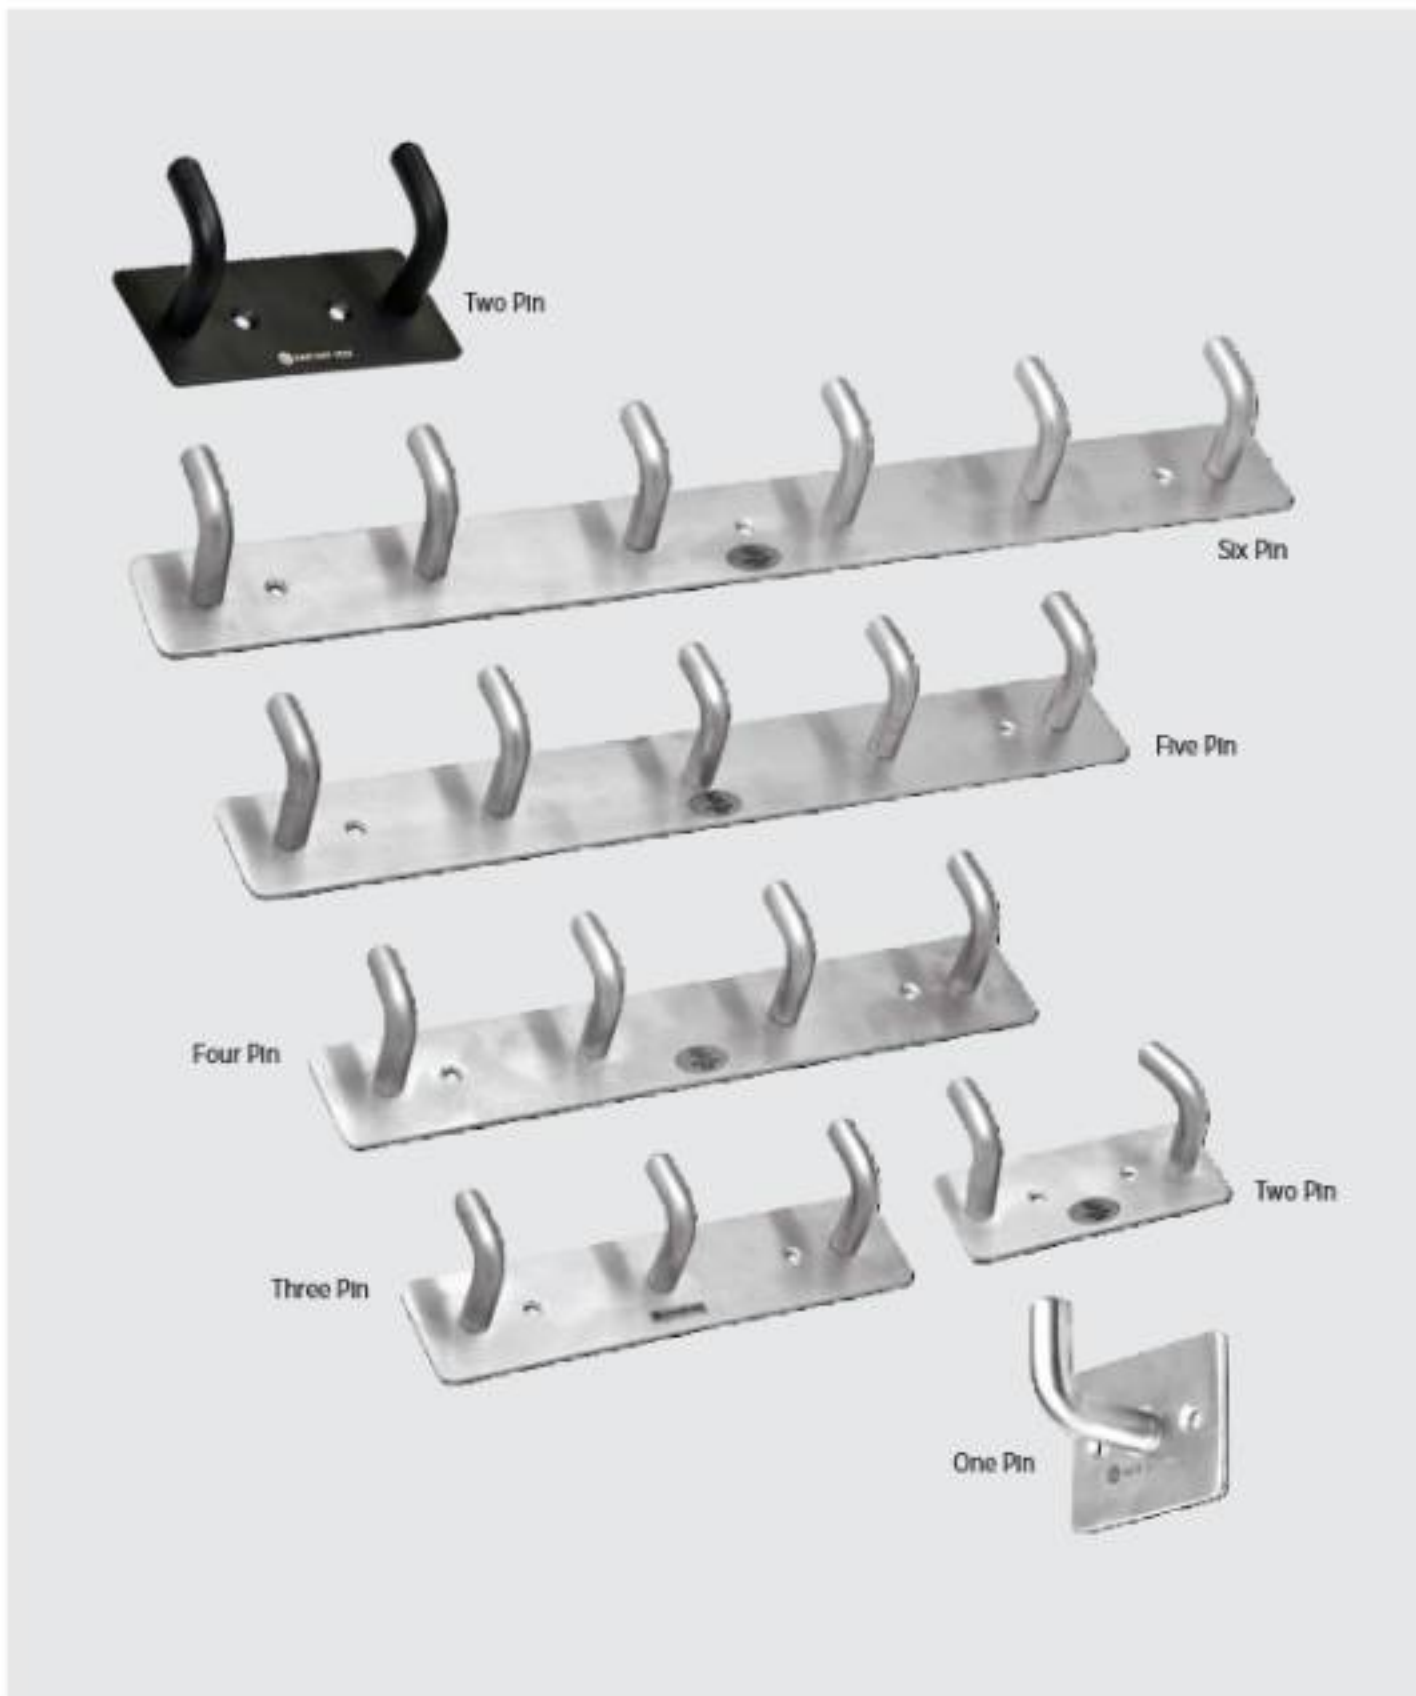

Plate Hooks

SS202 Grade

Design/Code	Rates - Per Piece in INR	Design/Code	Rates - Per Piece in INR
One Pin	140/-	Four Pin	540/-
Two Pin	270/-	Five Pin	680/-
Three Pin	410/-	Six Pin	810/-

*All specifications, prices and finishes of products mentioned herein are subjected to change without any prior notice.