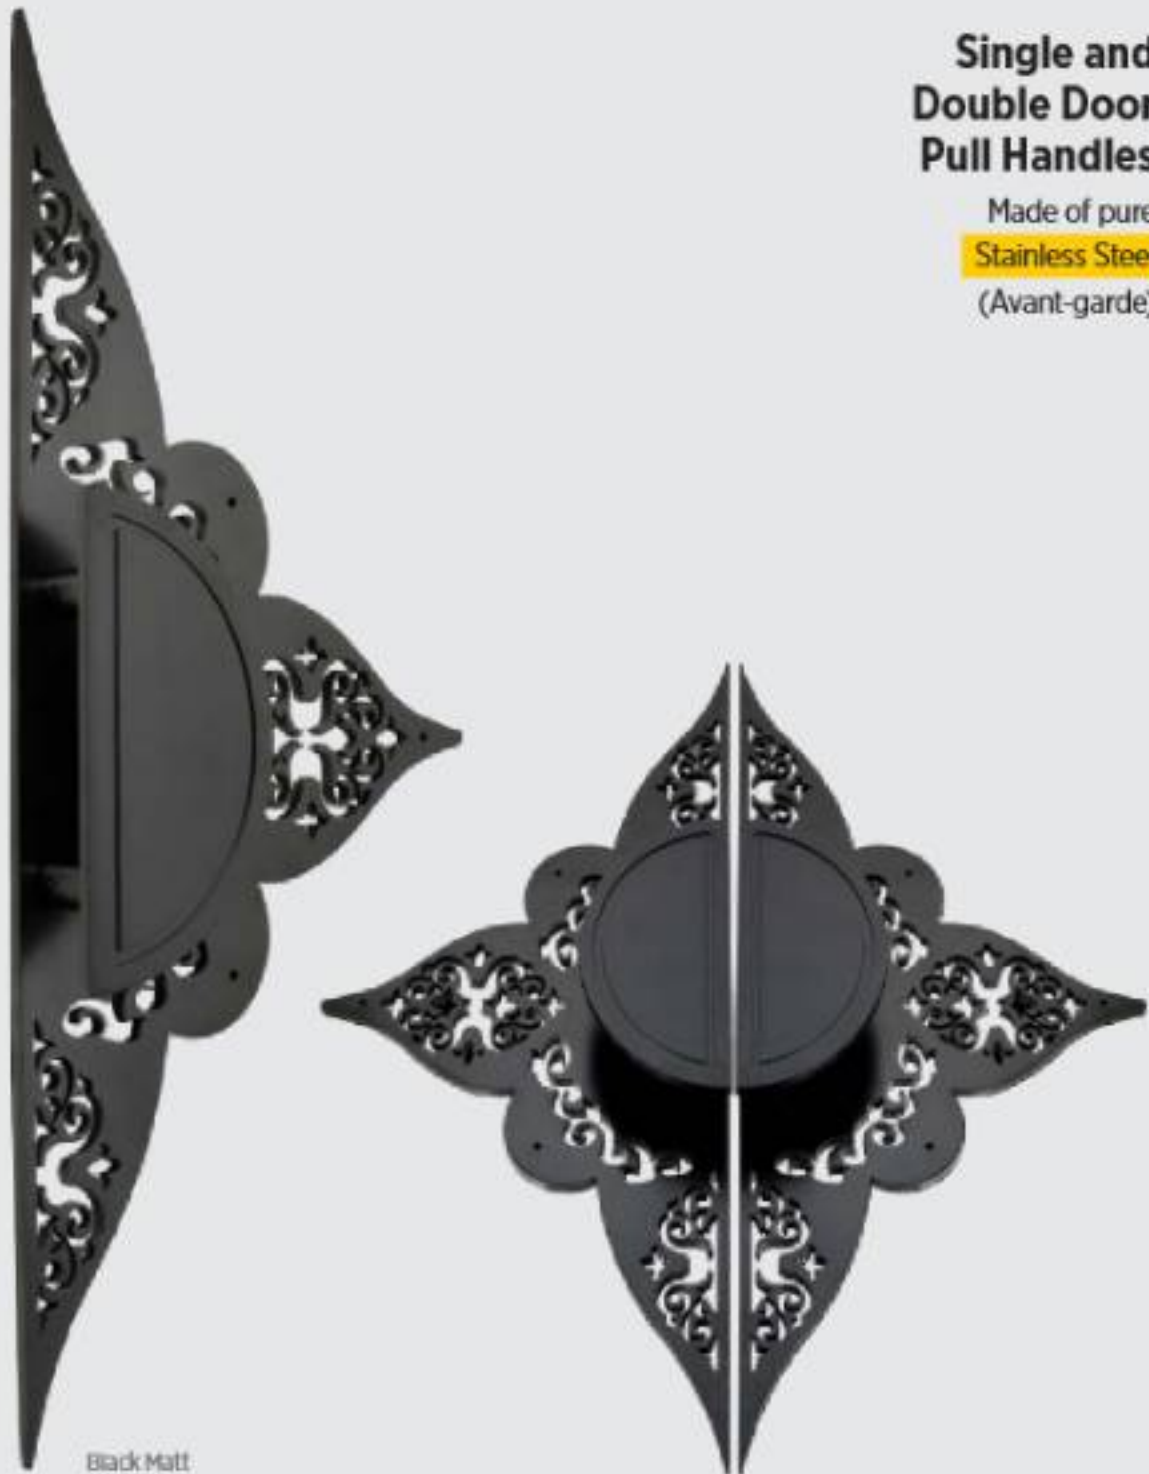

NEW

Single and Double Door Pull Handles

Made of pure
Stainless Steel
(Avant-garde)

AAR KAY VOX

Titan Pull

Per Pair (INR)

Size	Rates for SS	Rates for Antique/Black Matt	Rates for MAB Gold PVD
15 inches / 375 mm	7800/-	8130/-	9050/-
18 inches / 450 mm	9920/-	10310/-	11230/-
24 inches / 600 mm	16990/-	17490/-	19040/-

*All specifications, prices and finishes of products mentioned herein are subjected to change without any prior notice.