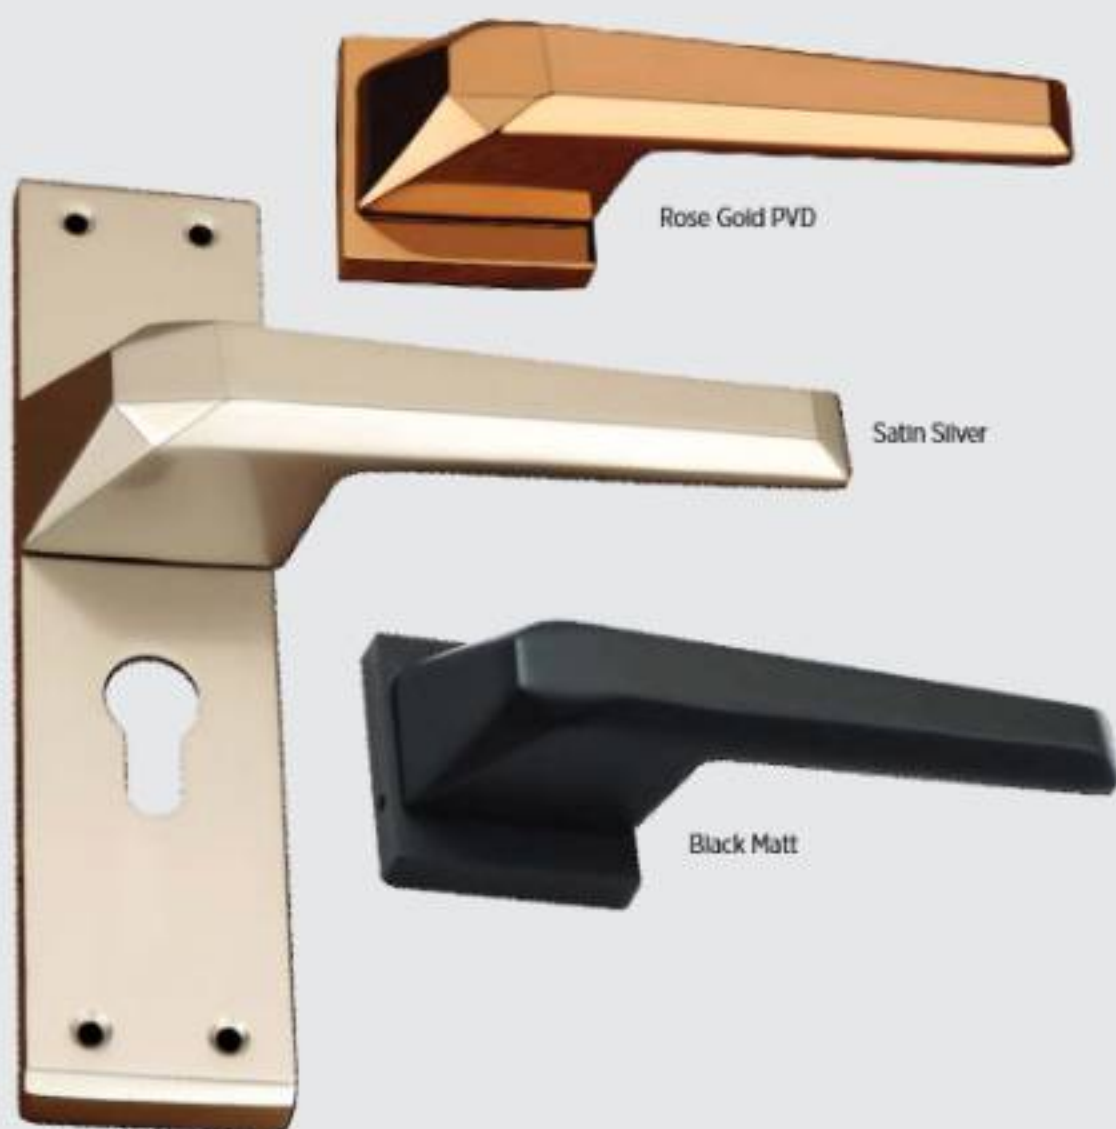

Zi 1074

Now with engineered
COMPUTERISED KEYS

Size & Rates for	Satin Silver/ Black Matt/Antique	Rose Gold PVD
Cyl PCI 60mm on Plate 200mm	4420/-	-
Cyl PC2 60mm on Plate 200mm	4480/-	-
Handle Pair on Plate 200mm	3140/-	-
Rose CR PCI 60mm	4580/-	6710/-
Rose CR PC2 60mm	4640/-	6710/-
Rose CR PC2 70mm	4700/-	6790/-
Rose Pair CR	3140/-	4010/-

Size & Rates for	Satin Silver/ Black Matt/Antique	Rose Gold PVD
Rose LR Latch Heavy	3390/-	4460/-
Rose Pair LR	3140/-	3770/-
Cyl PCI 60mm on Plate 250mm	4820/-	6960/-
Cyl PC2 60mm on Plate 250mm	4880/-	6960/-
Cyl PC2 70mm on Plate 250mm	4940/-	7040/-
Handle Pair on Plate 250mm	3400/-	4260/-

Rose Gold PVD comes with Rose Gold PVD Lock & Cylinder.