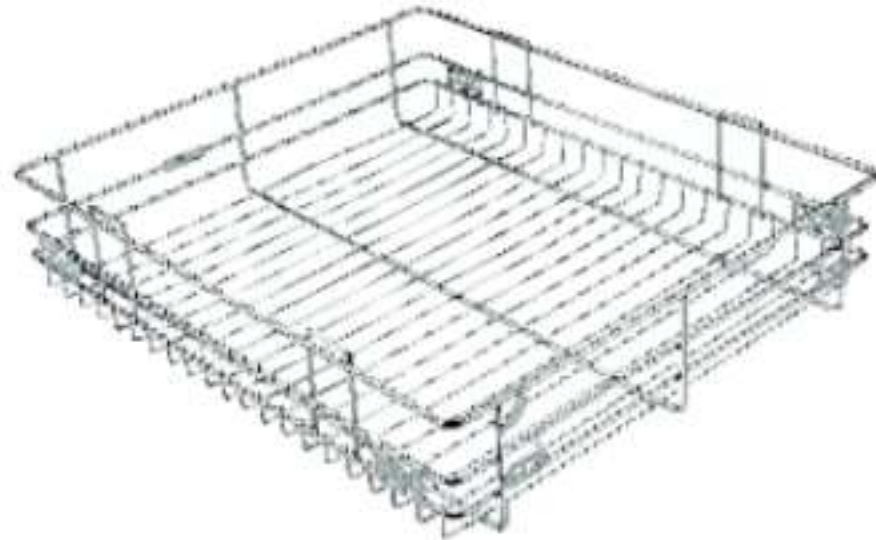

KITCHEN WIRE BASKET

PLAIN BASKET

MATERIAL STAINLESS STEEL

CODE	SIZE (WxDxH)	PRICE/PC	MASTER
WB01-15-18-4 PL	15 x 18 x 4	1685/-	8 PCS
WB01-17-18-4 PL	17 x 18 x 4	1835/-	8 PCS
WB01-19-18-4 PL	19 x 18 x 4	2070/-	8 PCS
WB01-21-18-4 PL	21 x 18 x 4	2185/-	8 PCS
PLAIN BASKET 4"	WB01-15-20-4 PL	15 x 20 x 4	1715/- 8 PCS
WB01-17-20-4 PL	17 x 20 x 4	1880/-	8 PCS
WB01-19-20-4 PL	19 x 20 x 4	2115/-	8 PCS
WB01-21-20-4 PL	21 x 20 x 4	2255/-	8 PCS
WB01-15-22-4 PL	15 x 22 x 4	1810/-	8 PCS
WB01-17-22-4 PL	17 x 22 x 4	1935/-	8 PCS
WB01-19-22-4 PL	19 x 22 x 4	2195/-	8 PCS
WB01-21-22-4 PL	21 x 22 x 4	2365/-	8 PCS
PLAIN BASKET 6"	WB01-15-18-6 PL	15 x 18 x 6	2070/- 5 PCS
WB01-17-18-6 PL	17 x 18 x 6	2225/-	5 PCS
WB01-19-18-6 PL	19 x 18 x 6	2390/-	5 PCS
WB01-21-18-6 PL	21 x 18 x 6	2545/-	5 PCS
WB01-15-20-6 PL	15 x 20 x 6	2105/-	5 PCS
WB01-17-20-6 PL	17 x 20 x 6	2250/-	5 PCS
WB01-19-20-6 PL	19 x 20 x 6	2480/-	5 PCS
WB01-21-20-6 PL	21 x 20 x 6	2620/-	5 PCS
WB01-15-22-6 PL	15 x 22 x 6	2195/-	5 PCS
WB01-17-22-6 PL	17 x 22 x 6	2335/-	5 PCS
WB01-19-22-6 PL	19 x 22 x 6	2600/-	5 PCS
WB01-21-22-6 PL	21 x 22 x 6	2750/-	5 PCS
PLAIN BASKET 8"	WB01-15-18-8 PL	15 x 18 x 8	2250/- 4 PCS
WB01-17-18-8 PL	17 x 18 x 8	2490/-	4 PCS
WB01-19-18-8 PL	19 x 18 x 8	2725/-	4 PCS
WB01-21-18-8 PL	21 x 18 x 8	2865/-	4 PCS
WB01-15-20-8 PL	15 x 20 x 8	2310/-	4 PCS
WB01-17-20-8 PL	17 x 20 x 8	2540/-	4 PCS
WB01-19-20-8 PL	19 x 20 x 8	2790/-	4 PCS
WB01-21-20-8 PL	21 x 20 x 8	2960/-	4 PCS
WB01-15-22-8 PL	15 x 22 x 8	2405/-	4 PCS
WB01-17-22-8 PL	17 x 22 x 8	2640/-	4 PCS
WB01-19-22-8 PL	19 x 22 x 8	2945/-	4 PCS
WB01-21-22-6 PL	21 x 22 x 8	3115/-	4 PCS