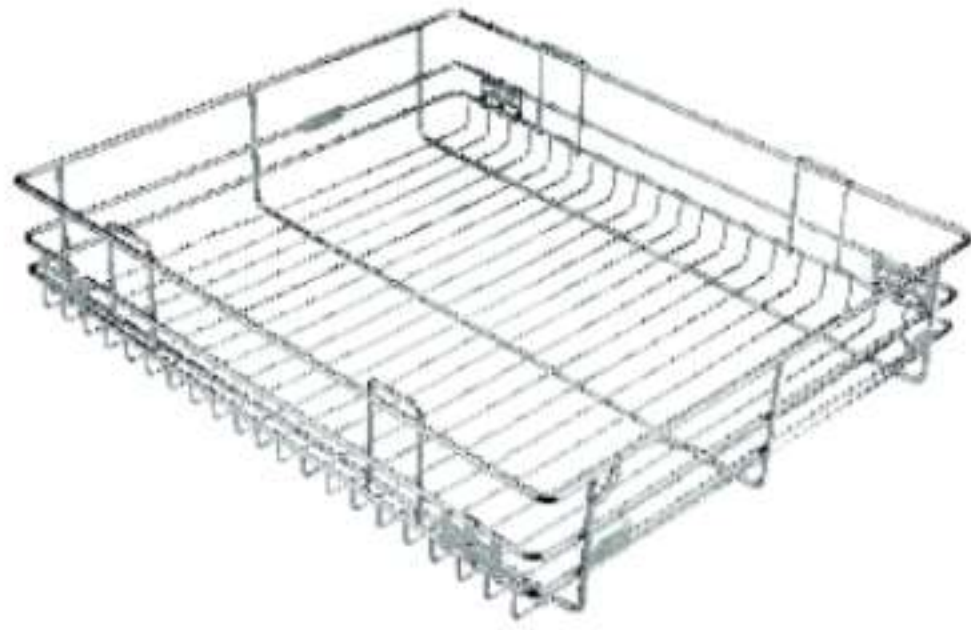

KITCHEN WIRE BASKET

PLAIN BASKET

MATERIAL STAINLESS STEEL

CODE	SIZE (WxDxH)	PRICE/PC	MASTER
WB01-15-18-4 PL	15 x 18 x 4	1685/-	8 PCS
WB01-17-18-4 PL	17 x 18 x 4	1835/-	8 PCS
WB01-19-18-4 PL	19 x 18 x 4	2070/-	8 PCS
WB01-21-18-4 PL	21 x 18 x 4	2185/-	8 PCS
PLAIN BASKET 4"	WB01-15-20-4 PL	15 x 20 x 4	1715/- 8 PCS
WB01-17-20-4 PL	17 x 20 x 4	1880/-	8 PCS
WB01-19-20-4 PL	19 x 20 x 4	2115/-	8 PCS
WB01-21-20-4 PL	21 x 20 x 4	2255/-	8 PCS
WB01-15-22-4 PL	15 x 22 x 4	1810/-	8 PCS
WB01-17-22-4 PL	17 x 22 x 4	1935/-	8 PCS
WB01-19-22-4 PL	19 x 22 x 4	2195/-	8 PCS
WB01-21-22-4 PL	21 x 22 x 4	2365/-	8 PCS
PLAIN BASKET 6"	WB01-15-18-6 PL	15 x 18 x 6	2070/- 5 PCS
WB01-17-18-6 PL	17 x 18 x 6	2225/-	5 PCS
WB01-19-18-6 PL	19 x 18 x 6	2390/-	5 PCS
WB01-21-18-6 PL	21 x 18 x 6	2545/-	5 PCS
WB01-15-20-6 PL	15 x 20 x 6	2105/-	5 PCS
WB01-17-20-6 PL	17 x 20 x 6	2250/-	5 PCS
WB01-19-20-6 PL	19 x 20 x 6	2480/-	5 PCS
WB01-21-20-6 PL	21 x 20 x 6	2620/-	5 PCS
WB01-15-22-6 PL	15 x 22 x 6	2195/-	5 PCS
WB01-17-22-6 PL	17 x 22 x 6	2335/-	5 PCS
WB01-19-22-6 PL	19 x 22 x 6	2600/-	5 PCS
WB01-21-22-6 PL	21 x 22 x 6	2750/-	5 PCS
PLAIN BASKET 8"	WB01-15-18-8 PL	15 x 18 x 8	2250/- 4 PCS
WB01-17-18-8 PL	17 x 18 x 8	2490/-	4 PCS
WB01-19-18-8 PL	19 x 18 x 8	2725/-	4 PCS
WB01-21-18-8 PL	21 x 18 x 8	2865/-	4 PCS
WB01-15-20-8 PL	15 x 20 x 8	2310/-	4 PCS
WB01-17-20-8 PL	17 x 20 x 8	2540/-	4 PCS
WB01-19-20-8 PL	19 x 20 x 8	2790/-	4 PCS
WB01-21-20-8 PL	21 x 20 x 8	2960/-	4 PCS
WB01-15-22-8 PL	15 x 22 x 8	2405/-	4 PCS
WB01-17-22-8 PL	17 x 22 x 8	2640/-	4 PCS
WB01-19-22-8 PL	19 x 22 x 8	2945/-	4 PCS
WB01-21-22-6 PL	21 x 22 x 8	3115/-	4 PCS