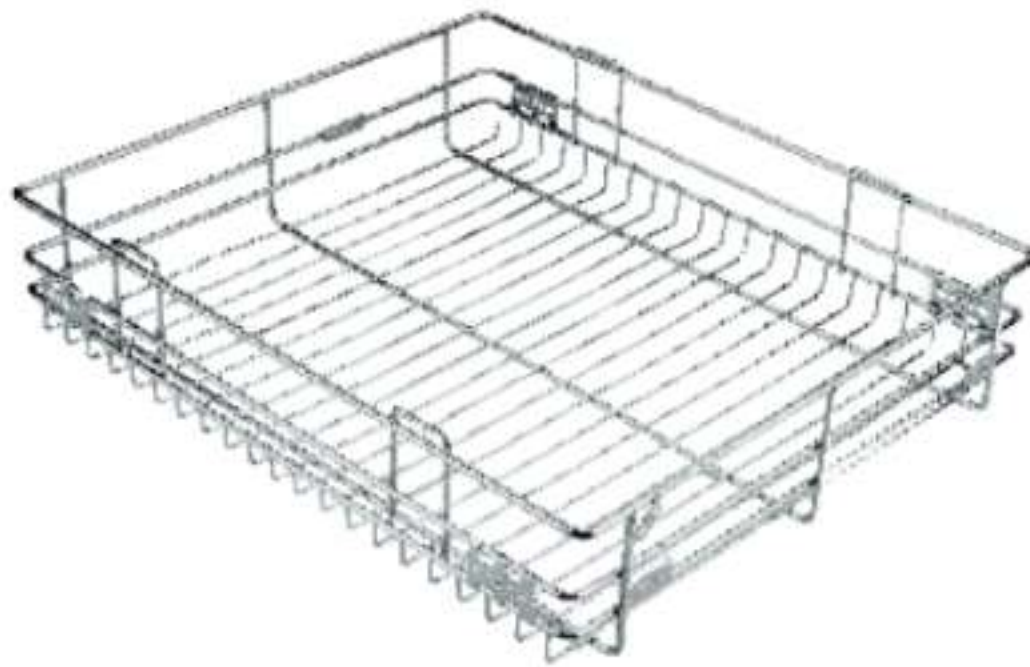

KITCHEN WIRE BASKET

PLAIN BASKET

MATERIAL STAINLESS STEEL

CODE	SIZE (WxDxH)	PRICE/PC	MASTER
WB01-15-18-4 PL	15 x 18 x 4	1685/-	8 PCS
WB01-17-18-4 PL	17 x 18 x 4	1835/-	8 PCS
WB01-19-18-4 PL	19 x 18 x 4	2070/-	8 PCS
WB01-21-18-4 PL	21 x 18 x 4	2185/-	8 PCS
PLAIN BASKET 4"	WB01-15-20-4 PL	15 x 20 x 4	1715/- 8 PCS
WB01-17-20-4 PL	17 x 20 x 4	1880/-	8 PCS
WB01-19-20-4 PL	19 x 20 x 4	2115/-	8 PCS
WB01-21-20-4 PL	21 x 20 x 4	2255/-	8 PCS
WB01-15-22-4 PL	15 x 22 x 4	1810/-	8 PCS
WB01-17-22-4 PL	17 x 22 x 4	1935/-	8 PCS
WB01-19-22-4 PL	19 x 22 x 4	2195/-	8 PCS
WB01-21-22-4 PL	21 x 22 x 4	2365/-	8 PCS
PLAIN BASKET 6"	WB01-15-18-6 PL	15 x 18 x 6	2070/- 5 PCS
WB01-17-18-6 PL	17 x 18 x 6	2225/-	5 PCS
WB01-19-18-6 PL	19 x 18 x 6	2390/-	5 PCS
WB01-21-18-6 PL	21 x 18 x 6	2545/-	5 PCS
WB01-15-20-6 PL	15 x 20 x 6	2105/-	5 PCS
WB01-17-20-6 PL	17 x 20 x 6	2250/-	5 PCS
WB01-19-20-6 PL	19 x 20 x 6	2480/-	5 PCS
WB01-21-20-6 PL	21 x 20 x 6	2620/-	5 PCS
WB01-15-22-6 PL	15 x 22 x 6	2195/-	5 PCS
WB01-17-22-6 PL	17 x 22 x 6	2335/-	5 PCS
WB01-19-22-6 PL	19 x 22 x 6	2600/-	5 PCS
WB01-21-22-6 PL	21 x 22 x 6	2750/-	5 PCS
PLAIN BASKET 8"	WB01-15-18-8 PL	15 x 18 x 8	2250/- 4 PCS
WB01-17-18-8 PL	17 x 18 x 8	2490/-	4 PCS
WB01-19-18-8 PL	19 x 18 x 8	2725/-	4 PCS
WB01-21-18-8 PL	21 x 18 x 8	2865/-	4 PCS
WB01-15-20-8 PL	15 x 20 x 8	2310/-	4 PCS
WB01-17-20-8 PL	17 x 20 x 8	2540/-	4 PCS
WB01-19-20-8 PL	19 x 20 x 8	2790/-	4 PCS
WB01-21-20-8 PL	21 x 20 x 8	2960/-	4 PCS
WB01-15-22-8 PL	15 x 22 x 8	2405/-	4 PCS
WB01-17-22-8 PL	17 x 22 x 8	2640/-	4 PCS
WB01-19-22-8 PL	19 x 22 x 8	2945/-	4 PCS
WB01-21-22-6 PL	21 x 22 x 8	3115/-	4 PCS