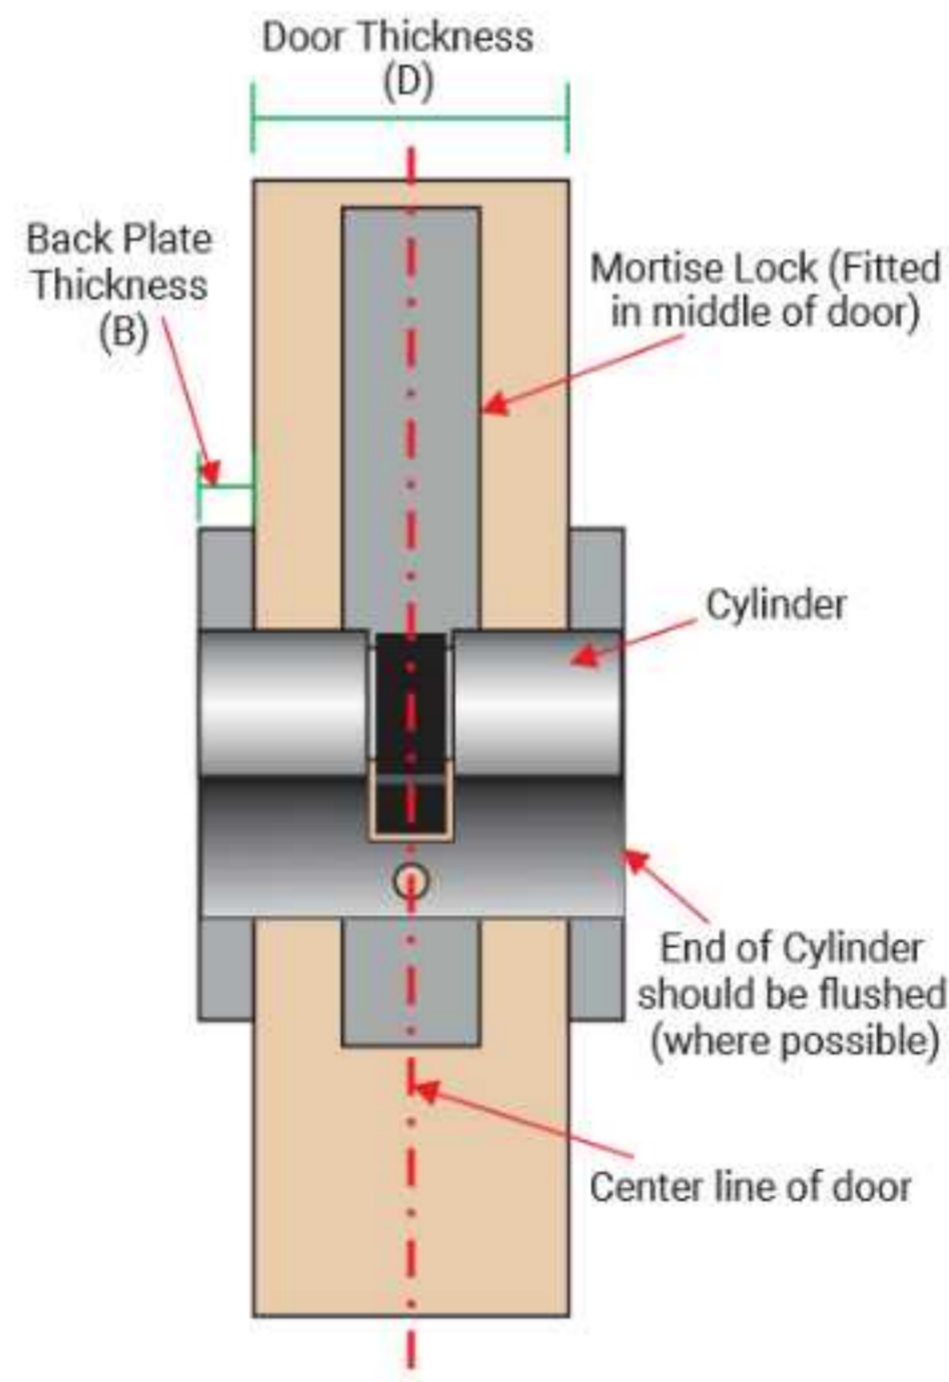

CYLINDERS SIZE CALCULATION

Over all Cylinder Length,

$$L = D + (2 * B)$$

CAUTION:

Always check the mortise lock is fitted in the middle of the door, if not an offset cylinder is required. For security reasons, it's best where possible to have the Euro cylinder finish flush (flat) with the edge of the back plates fitted to the doors. Cylinders that stick out past back plates are much more vulnerable to attacks as they can more easily be hammered, twisted or cut during an attack.