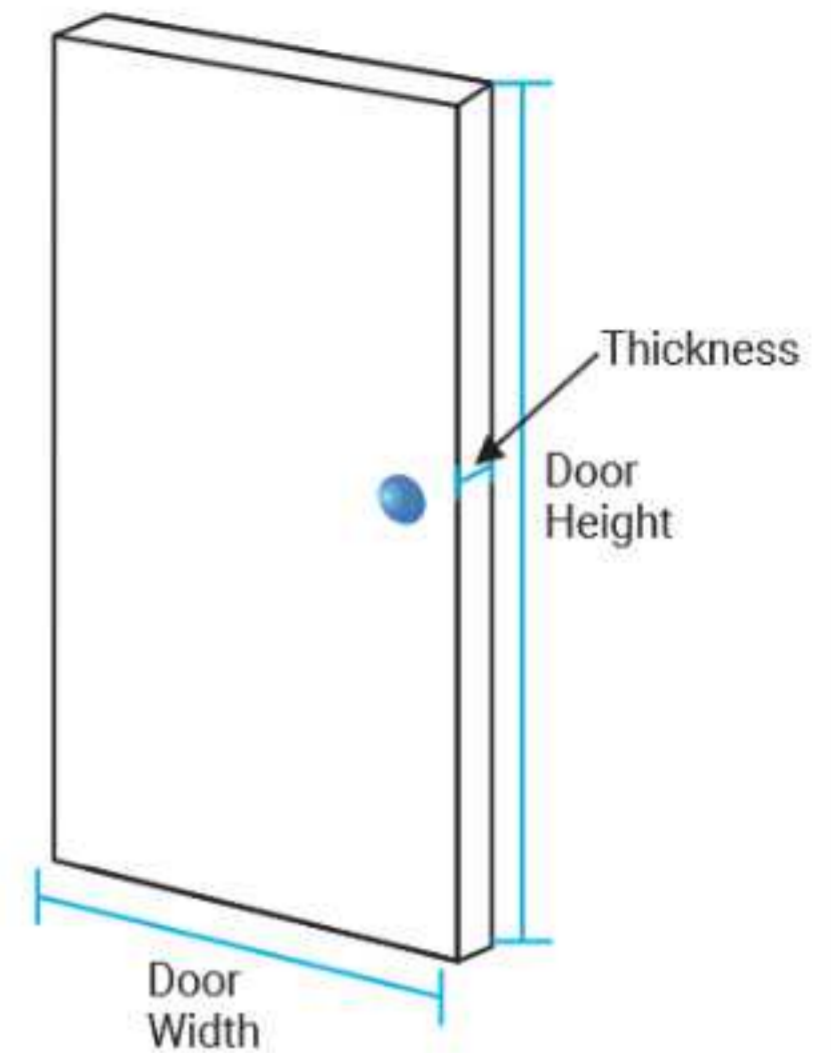

DOOR WEIGHT CALCULATION

$$\text{Height (m)} \times \text{Width (m)} \times \text{Thickness (mm)} \times D \text{ (g/cc)}$$

D = Density

Wood, D = 0.75 g/cc

Glass, D = 2.5 g/cc

DOOR CLOSERS (SIZING):

Door closers are sized from 1 to 7 with the higher numbers used for more powerful units.