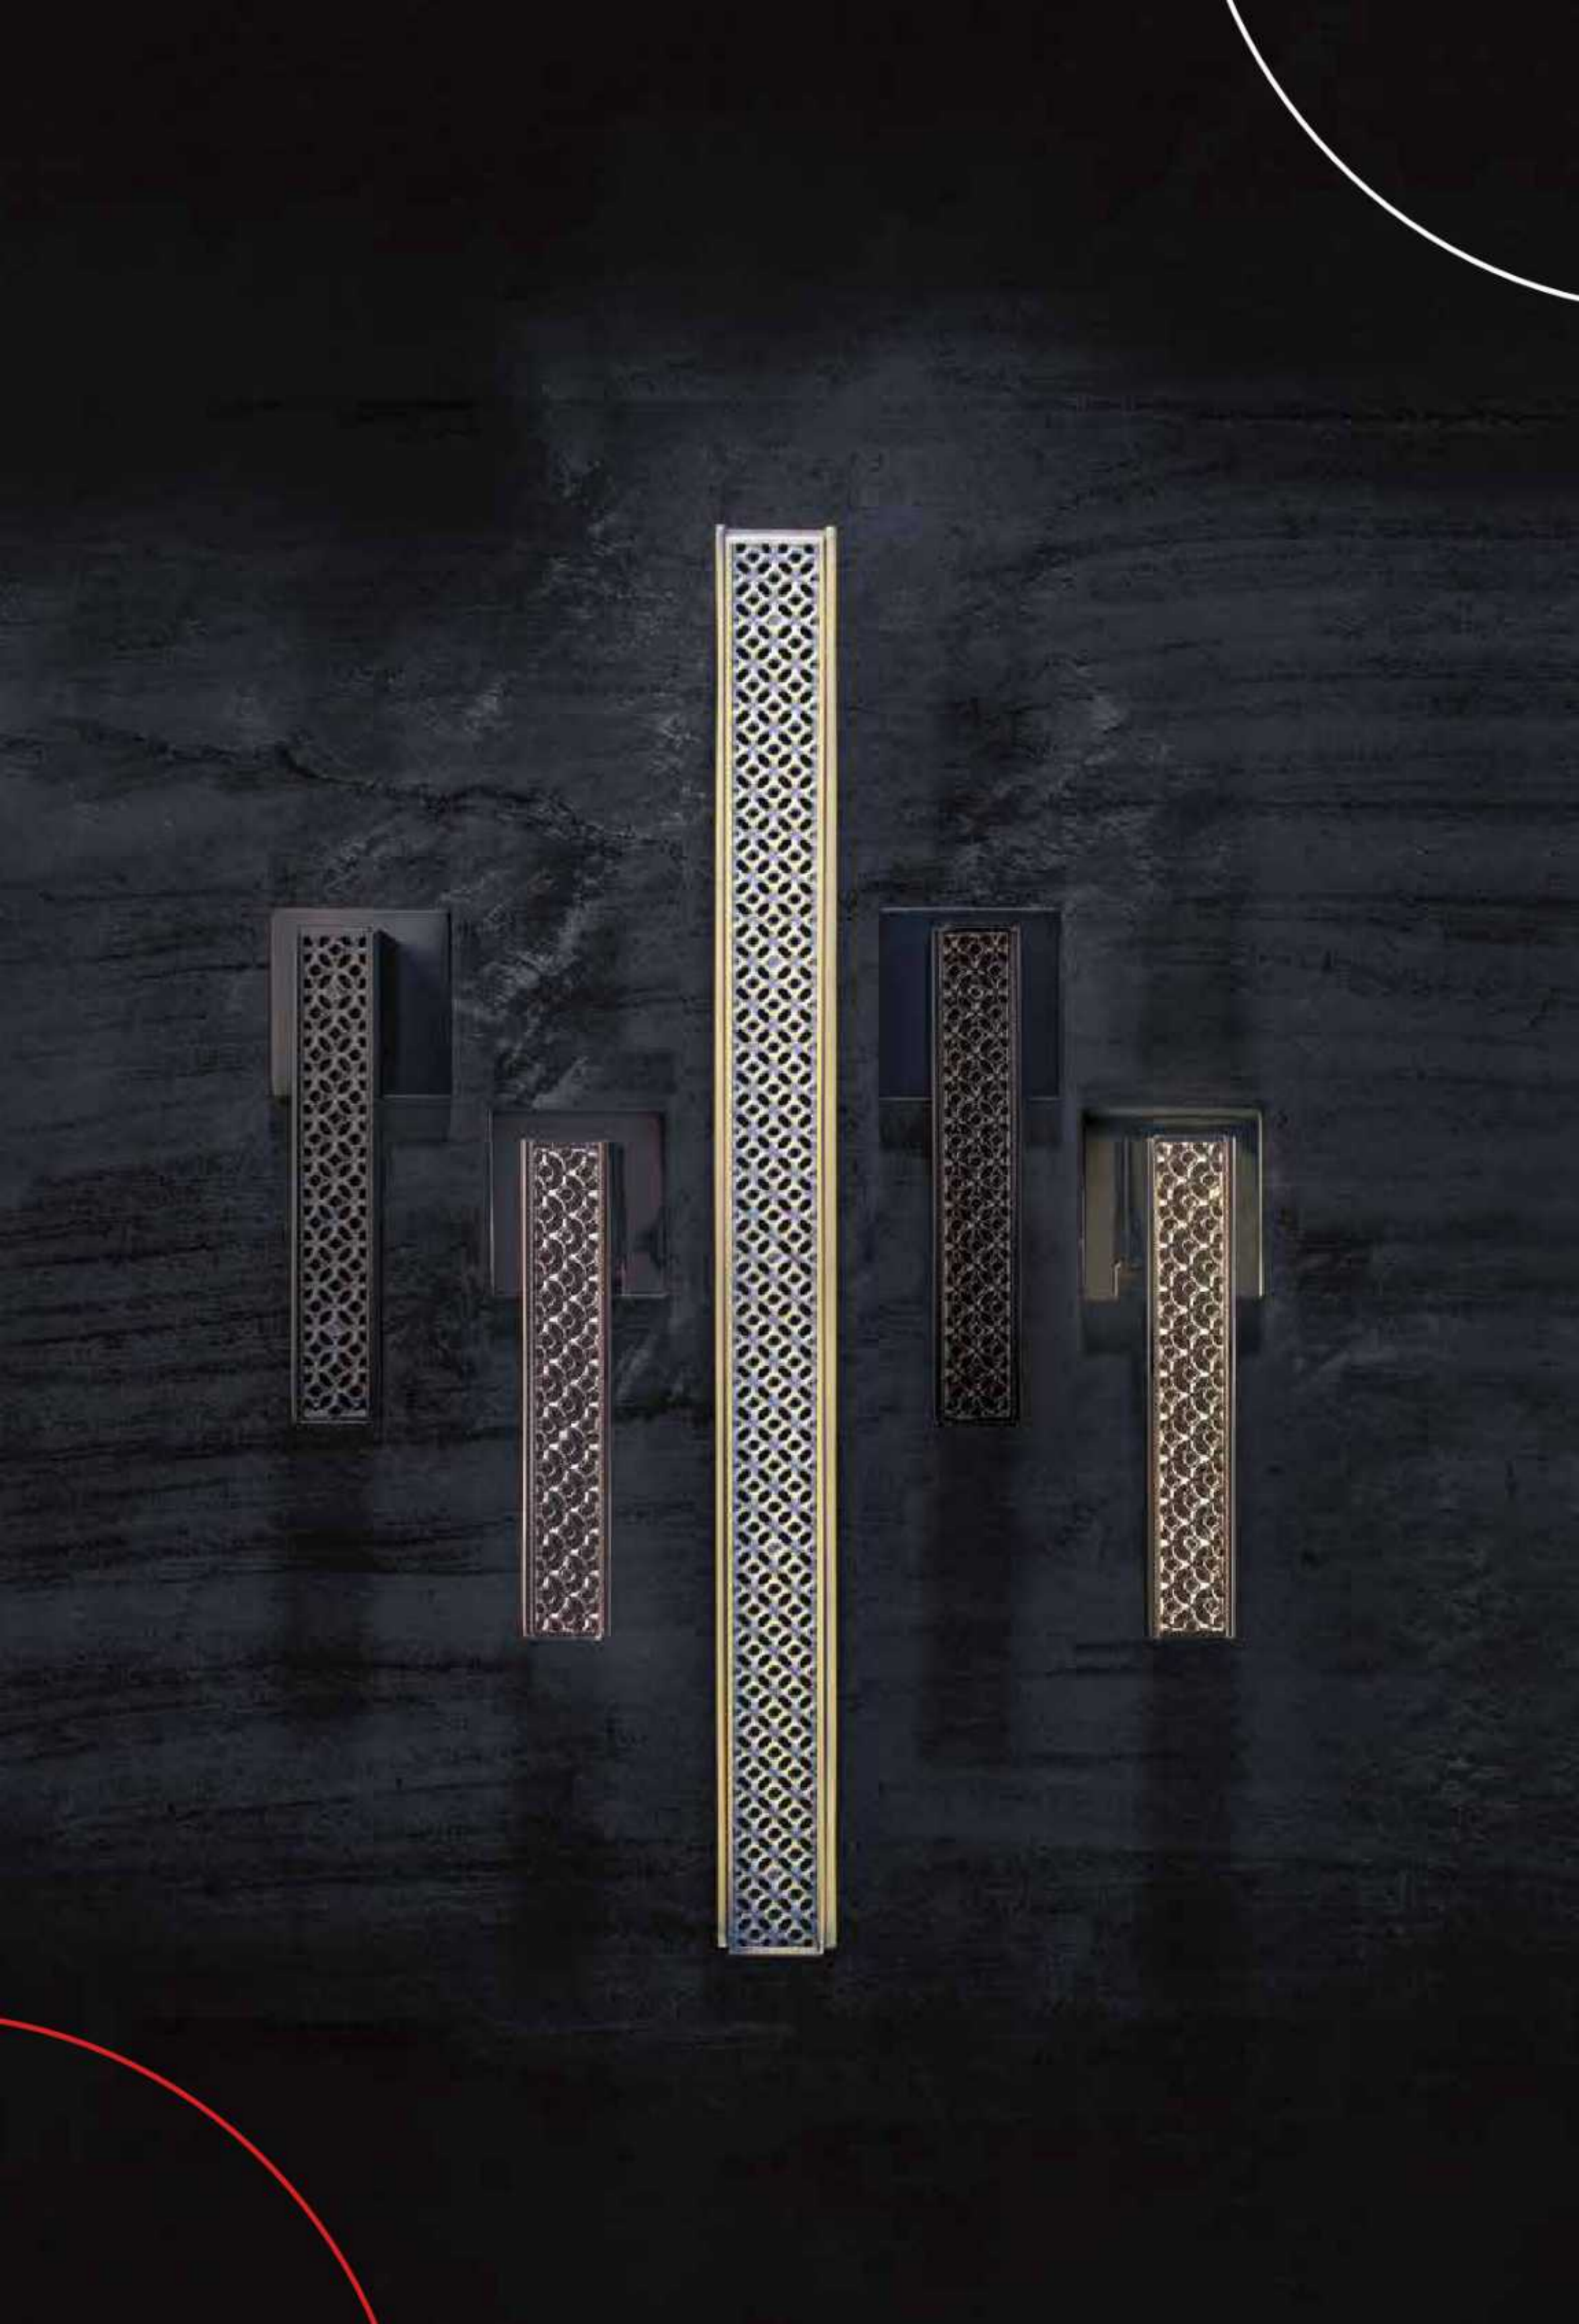

Index

01	ICONIC COLLECTION	01
02	VOGUE COLLECTION	05
03	PLATINI COLLECTION	08
04	ELEGANT COLLECTION	13
05	CLASSIC COLLECTION	26
06	ELITE COLLECTION	27
07	MORTISE LOCKS	29
08	EURO PROFILE CYLINDERS	31
09	MAIN DOOR SET	34
10	MAIN DOOR LOCKS	36
11	CYLINDRICAL LOCKS	46
12	FURNITURE LOCKS	47
13	DOOR HINGES	50
14	DOOR CLOSERS	51
15	DOOR ACCESSORIES	53