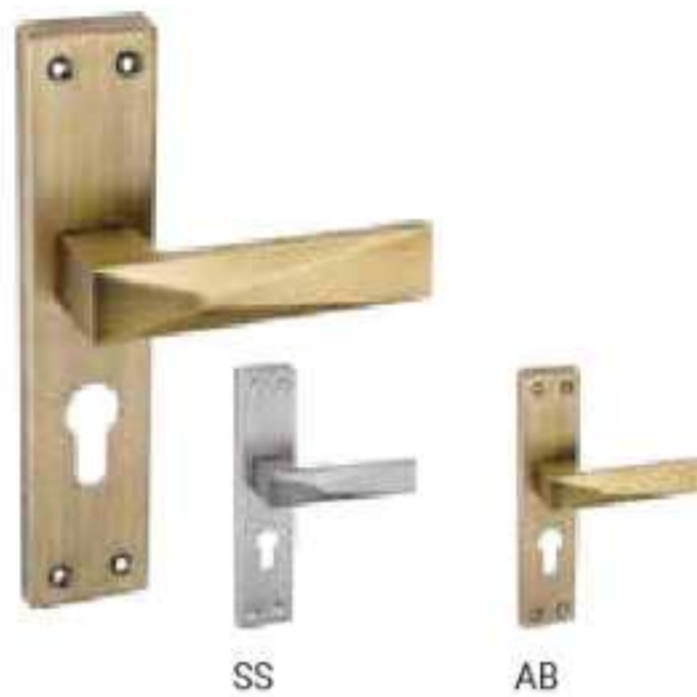

NOTE: 60mm combo set comes with Regular Key (3 Keys) | 70mm combo set comes with Computer Key (3 Keys)

ELEGANT COLLECTION

MODEL Q 808

NEW

| 8" PLATE COMBO SET | DESCRIPTION | SS | AB | MASTER |
|-----------------------|----------------------------------|--------------------------------------|---------|---------|
| | | with one side key/knob 60mm Cylinder | 2,320/- | 2,390/- |
| | With both side key 60mm Cylinder | 2,280/- | 2,360/- | 6 SETS |
| | With key less 60mm Cylinder | 2,250/- | 2,350/- | 6 SETS |

MODEL Q 809

NEW

| 8" PLATE COMBO SET | DESCRIPTION | SS | AB | MASTER |
|-----------------------|----------------------------------|--------------------------------------|---------|---------|
| | | with one side key/knob 60mm Cylinder | 2,320/- | 2,390/- |
| | With both side key 60mm Cylinder | 2,280/- | 2,360/- | 6 SETS |
| | With key less 60mm Cylinder | 2,250/- | 2,350/- | 6 SETS |