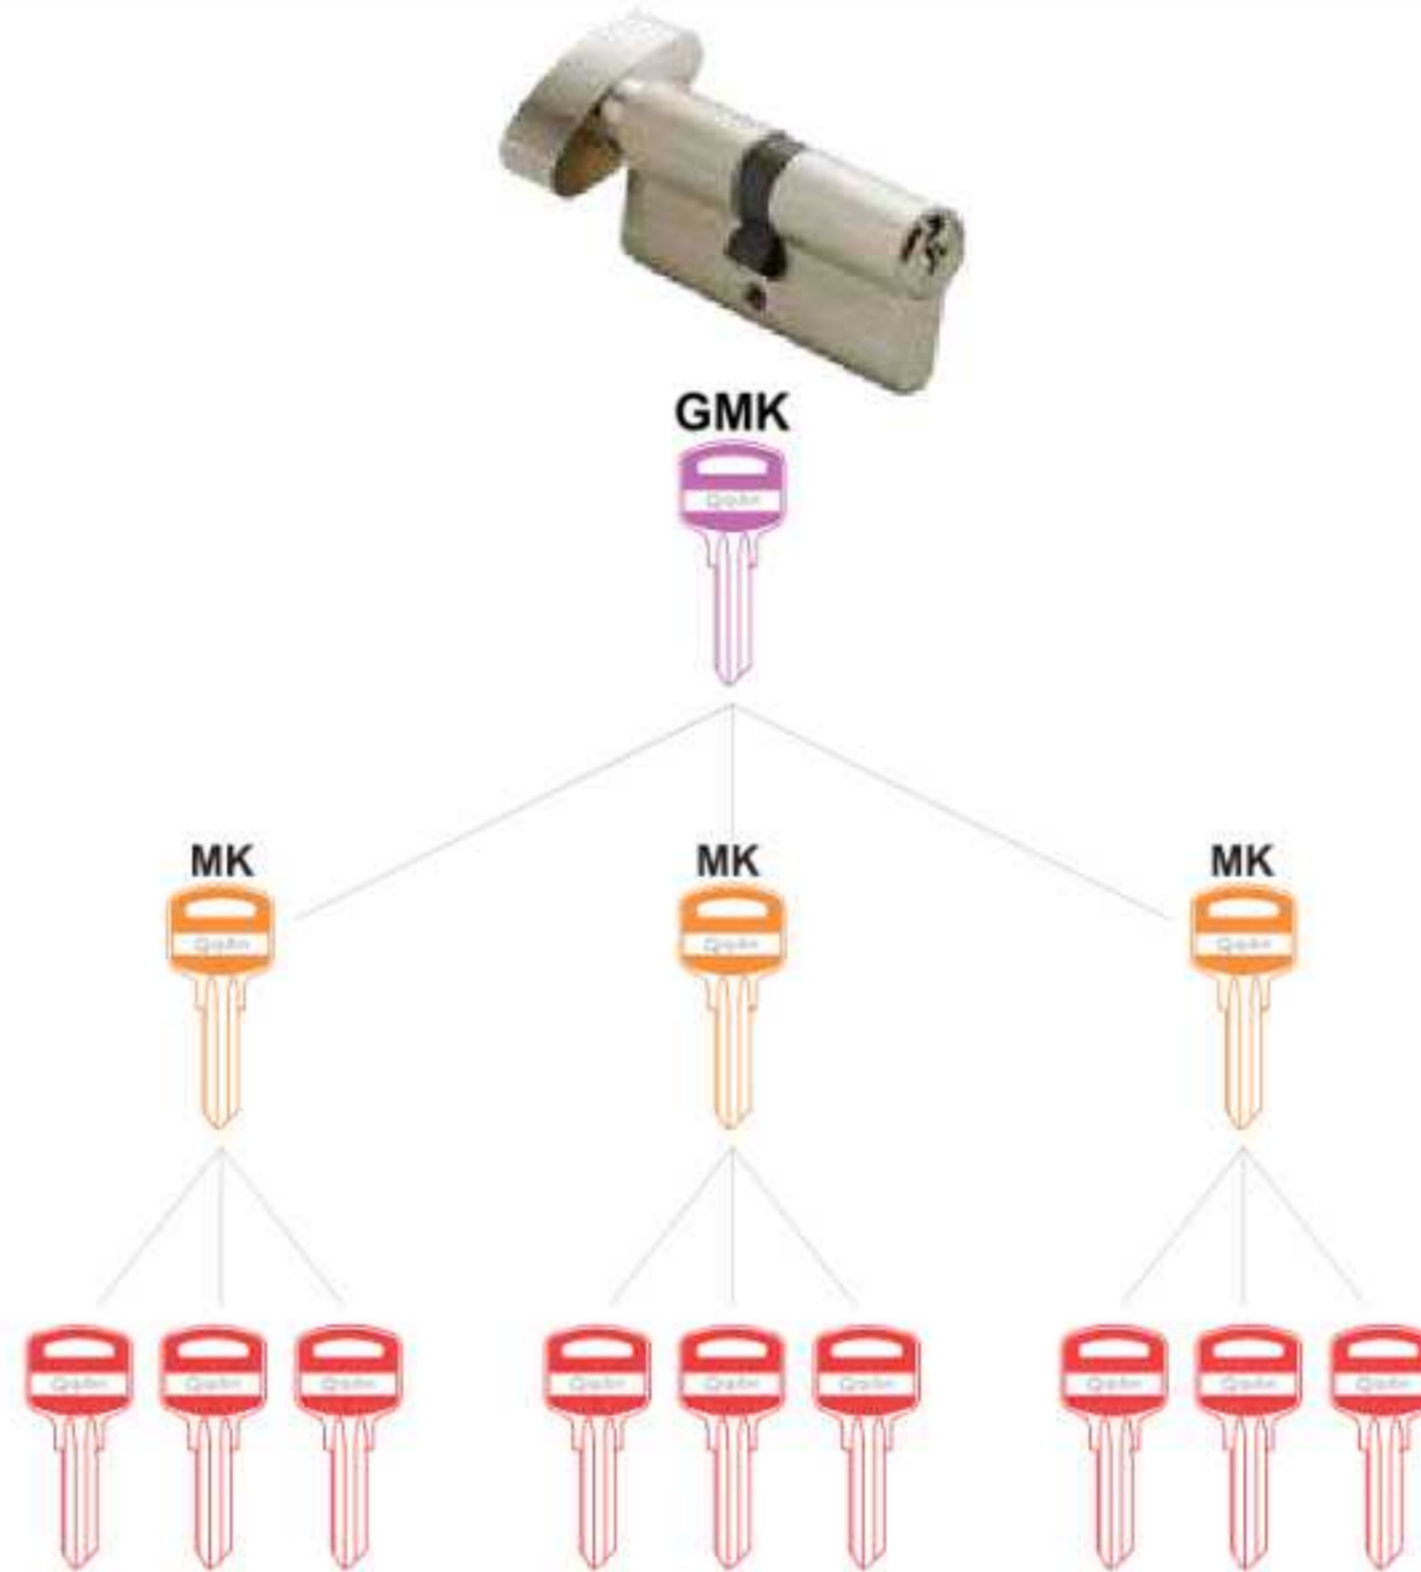

MASTER KEY SYSTEM

DESCRIPTION	MASTER KEY	GRAND MASTER KEY
Upto 20 Cylinders	230/- per cylinder	470/- per cylinder
21 to 50 Cylinders	340/- per cylinder	670/- per cylinder
Above 50 Cylinders	495/- per cylinder	800/- per cylinder

MASTER KEY: Common key to access a group of individual keys

GRAND MASTER KEY: Common key to access a group of Master Keys

CONSTRUCTION KEY SYSTEM

CONSTRUCTION KEY

Construction key to be used by the workers during construction.

OWNER KEY

Construction key will stop working when the owner key is used for the first time

DURING CONSTRUCTION

Only Construction Key to be used

OWNER TAKE OVER

Owner key will be used for the first time

HERE ONWARDS

Only owner key is eligible for locking / unlocking

CONSTRUCTION KEY CYLINDER IS AVAILABLE IN EURO PROFILE CYLINDER
CHARGES FOR CONSTRUCTION KEY PER CYLINDER 170/-