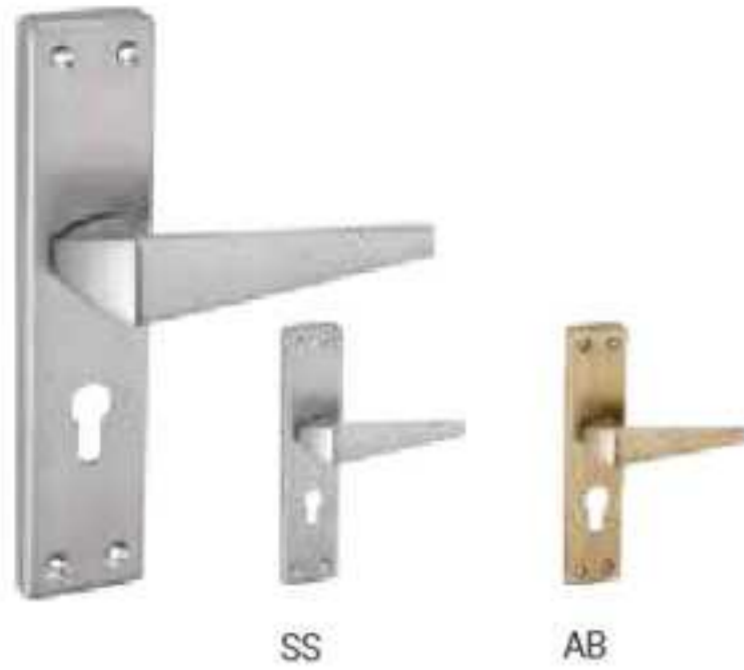

ELEGANT COLLECTION

MODEL Q 808

NEW

8" PLATE COMBO SET	DESCRIPTION	SS	AB	MASTER	
		with one side key/knob 60mm Cylinder	2,320/-	2,390/-	6 SETS
	With both side key 60mm Cylinder	2,280/-	2,360/-	6 SETS	
	With key less 60mm Cylinder	2,250/-	2,350/-	6 SETS