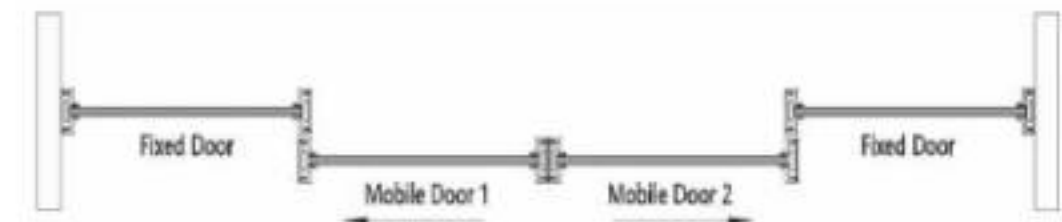

CONNECTOR FOR VERTICAL PROFILE

FINISH	Product code	MRP (per pc)
Zinc	SM-CR5CMT ZN	₹ 100/-

DECORATIVE

FINISH	Product code	MRP (mm)
Black	SM-CR5DP BL	₹ 1,300/-
Bronze	SM-CR5DP BZ	₹ 1,400/-
Brush gold	SM-CR5DP BG	₹ 1,400/-
Moon grey	SM-CR5DP BMG	₹ 1,300/-

TRACK COVER

FINISH	PRODUCT CODE	MRP (mm)	FINISH	PRODUCT CODE	MRP (mm)	FINISH	PRODUCT CODE	MRP (mm)	PRODUCT CODE	MRP (mm)
Black	SM-PT1CPA BL	₹ 1,000/-	Black	SM-PT1CPD BL	₹ 1,000/-	Black	SM-PT1CPB BL	₹ 2,300/-	SM-PT1CPD BL	₹ 2,500/-
Bronze	SM-PT1CPA BZ	₹ 1,100/-	Bronze	SM-PT1CPD BZ	₹ 2,200/-	Bronze	SM-PT1CPB BZ	₹ 2,400/-	SM-PT1CPD BZ	₹ 2,600/-
Brush gold	SM-PT1CPA BG	₹ 1,100/-	Brush gold	SM-PT1CPD BG	₹ 2,200/-	Brush gold	SM-PT1CPB BG	₹ 2,400/-	SM-PT1CPD BG	₹ 2,600/-
Moon grey	SM-PT1CPA BMG	₹ 1,000/-	Moon grey	SM-PT1CPD BMG	₹ 2,200/-	Moon grey	SM-PT1CPB BMG	₹ 2,300/-	SM-PT1CPD BMG	₹ 2,500/-

TRACK

FINISH	PRODUCT CODE	MRP (mm)	PRODUCT CODE	MRP (mm)	PRODUCT CODE	MRP (mm)	PRODUCT CODE	MRP (mm)
Black	SM-PT1TA BL	₹ 4,000/-	SM-PT1TD BL	₹ 5,000/-	SM-PT1TB BL	₹ 5,000/-	SM-PT1TD BL	₹ 5,000/-
Bronze	SM-PT1TA BZ	₹ 4,000/-	SM-PT1TD BZ	₹ 5,000/-	SM-PT1TB BZ	₹ 6,000/-	SM-PT1TD BZ	₹ 6,000/-
Brush gold	SM-PT1TA BG	₹ 4,000/-	SM-PT1TD BG	₹ 5,000/-	SM-PT1TB BG	₹ 6,000/-	SM-PT1TD BG	₹ 6,000/-
Moon grey	SM-PT1TA BMG	₹ 4,000/-	SM-PT1TD BMG	₹ 5,000/-	SM-PT1TB BMG	₹ 7,000/-	SM-PT1TD BMG	₹ 7,000/-