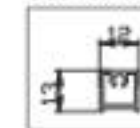

DECORATIVE