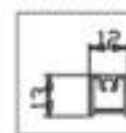

DECORATIVE PROFILE

FINISH	Product code	MRP (3mt)
Black	SM-CR5DP-BL	₹ 1,300/-
Bronze	SM-CR5DP-BZ	₹ 1,300/-
Brush gold	SM-CR5DP-BG	₹ 1,300/-
Moon grey	SM-CR5DP-BMG	₹ 1,300/-