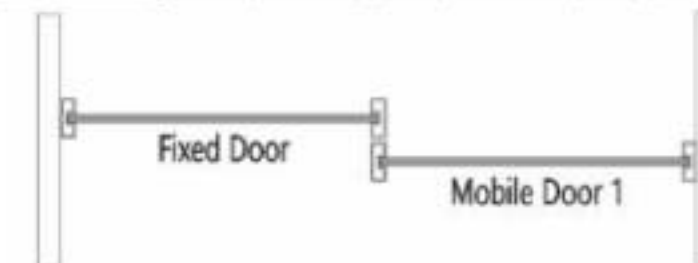

FINISH	Product code	MRP (Incl)
Black	SM-CSDP BL	₹ 4,000/-
Brass	SM-CSDP BZ	₹ 4,300/-
Brush gold	SM-CSDP BG	₹ 4,300/-
Moon grey	SM-CSDP BMG	₹ 4,500/-

CONNECTOR FOR MIDDLE PROFILE

FINISH	Product code	MRP (per pt)
Zinc	SM-CSCNFD ZN	₹ 50/-

DECORATIVE

FINISH	Product code	MRP (Incl)
Black	SM-CSP BL	₹ 1,500/-
Brass	SM-CSP BZ	₹ 1,600/-
Brush gold	SM-CSP BG	₹ 1,600/-
Moon grey	SM-CSP BMG	₹ 1,800/-

TRACK COVER

FINISH	PRODUCT CODE	MRP (Incl)	FINISH	PRODUCT CODE	MRP (Incl)	FINISH	PRODUCT CODE	MRP (Incl)	PRODUCT CODE	MRP (Incl)
Black	SM-PTCP4 BL	₹ 1,500/-	Black	SM-PTCP6 BL	₹ 1,800/-	Black	SM-PTCP6 BL	₹ 2,300/-	SM-PTCP6 BL	₹ 2,300/-
Brass	SM-PTCP4 BZ	₹ 1,500/-	Brass	SM-PTCP6 BZ	₹ 2,000/-	Brass	SM-PTCP6 BZ	₹ 2,500/-	SM-PTCP6 BZ	₹ 2,500/-
Brush gold	SM-PTCP4 BG	₹ 1,500/-	Brush gold	SM-PTCP6 BG	₹ 2,200/-	Brush gold	SM-PTCP6 BG	₹ 2,600/-	SM-PTCP6 BG	₹ 2,600/-
Moon grey	SM-PTCP4 BMG	₹ 2,000/-	Moon grey	SM-PTCP6 BMG	₹ 2,500/-	Moon grey	SM-PTCP6 BMG	₹ 3,000/-	SM-PTCP6 BMG	₹ 4,000/-

TRACK

FINISH	PRODUCT CODE	MRP (Incl)	PRODUCT CODE	MRP (Incl)	PRODUCT CODE	MRP (Incl)	PRODUCT CODE	MRP (Incl)
Black	SM-PTT4 BL	₹ 4,000/-	SM-PTT4 BL	₹ 5,000/-	SM-PTT4 BL	₹ 5,000/-	SM-PTT4 BL	₹ 5,000/-
Brass	SM-PTT4 BZ	₹ 4,000/-	SM-PTT4 BZ	₹ 5,000/-	SM-PTT4 BZ	₹ 5,000/-	SM-PTT4 BZ	₹ 5,000/-
Brush gold	SM-PTT4 BG	₹ 4,000/-	SM-PTT4 BG	₹ 5,000/-	SM-PTT4 BG	₹ 5,000/-	SM-PTT4 BG	₹ 5,000/-
Moon grey	SM-PTT4 BMG	₹ 4,000/-	SM-PTT4 BMG	₹ 5,000/-	SM-PTT4 BMG	₹ 5,000/-	SM-PTT4 BMG	₹ 5,000/-