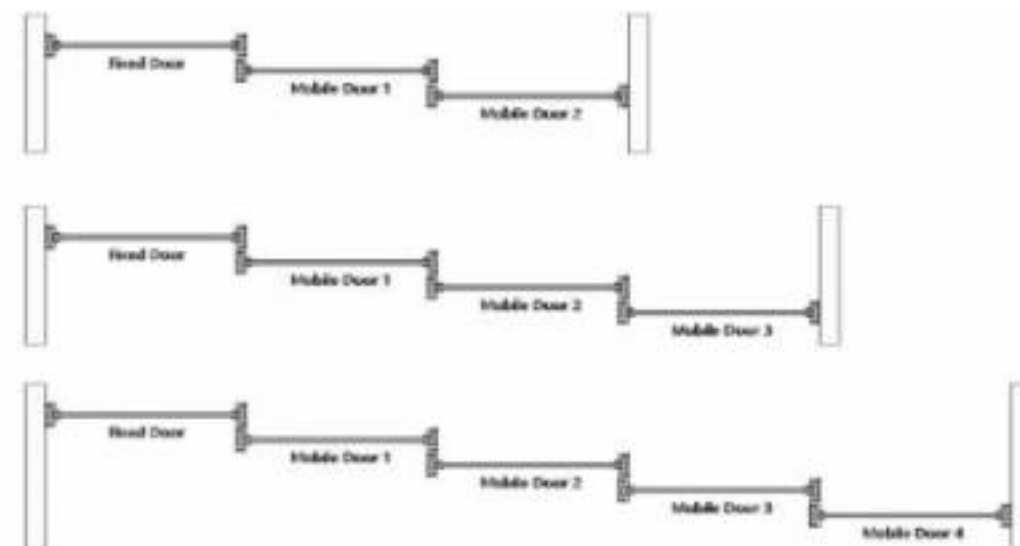

CRYSTAL TELESCOPIC SYSTEM

HANDLE WITH LOCK

FINISH	Product code	MSRP (per pc)
Black	SM-CRSL.HDL.BL	7 6,800/-
Bronze	SM-CRSL.HDL.BZ	7 7,300/-
Brush gold	SM-CRSL.HDL.BG	7 7,800/-
Moon grey	SM-CRSL.HDL.BMG	7 7,800/-

RECTANGLE HANDLE

FINISH	Product code	MSRP (per pc)
Black	SM-CRSL.HDL-REC.BL	7 2,300/-
Bronze	SM-CRSL.HDL-REC.BZ	7 2,300/-
Brush gold	SM-CRSL.HDL-REC.BG	7 2,500/-
Moon grey	SM-CRSL.HDL-REC.BMG	7 2,500/-

HANDLE WITH LATCH

FINISH	Product code	MSRP (per pc)
Black	SM-HDL.LK.BL	7 1,700/-
Bronze	SM-HDL.LK.BZ	7 1,700/-
Brush gold	SM-HDL.LK.BG	7 2,300/-
Moon grey	SM-HDL.LK.BMG	7 2,300/-

TELESCOPIC 60 & 80KG

Product code	Description	MSRP
SM-SSTL-60 20	Telescopic 1 + 2, 60kg	7 25,000/-
SM-SSTL-60 30	Telescopic 1 + 3, 60kg	7 30,000/-
SM-SSTL-60 40	Telescopic 1 + 4, 60kg	7 40,000/-
SM-SSTL-80 20	Telescopic 1 + 2, 80kg	7 30,000/-
SM-SSTL-80 30	Telescopic 1 + 3, 80kg	7 35,000/-
SM-SSTL-80 40	Telescopic 1 + 4, 80kg	7 50,000/-

HANDLE WITH KNOB

FINISH	Product code	MSRP (per pc)
Black	SM-SL.DHS.NB.BL	7 6,800/-
Bronze	SM-SL.DHS.NB.BZ	7 6,800/-
Brush gold	SM-SL.DHS.NB.BG	7 7,800/-
Moon grey	SM-SL.DHS.NB.BMG	7 7,800/-

FIX BRACKET

FINISH	Product code	MSRP (per)
zinc	SM-FXBT	7 2,500

STICKING HANDLE

FINISH	Product code	MSRP (per pc)
Black	SM-STHDL.BL	7 1,800/-
Bronze	SM-STHDL.BZ	7 1,800/-
Brush gold	SM-STHDL.BG	7 2,200/-
Moon grey	SM-STHDL.BMG	7 2,200/-