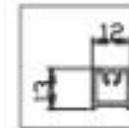

DECORATIVE PROFILE

FINISH	Product code	MRP (mm)
Black	SM-CR5DP BL	₹ 1,800/-
Bronze	SM-CR5DP BZ	₹ 1,200/-
Brush gold	SM-CR5DP BG	₹ 1,200/-
Moon grey	SM-CR5DP BMG	₹ 1,300/-