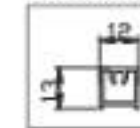

DECORATIVE PROFILE

FINISH	Product code	MRP (mm)
Black	SM-CR5DP-BL	₹ 1,300/-
Bronze	SM-CR5DP-BZ	₹ 1,400/-
Brush gold	SM-CR5DP-BG	₹ 1,400/-
Moon grey	SM-CR5DP-BMG	₹ 1,300/-

TRACK COVER

FINISH	Product code	MRP (mm)	FINISH	Product code	MRP (mm)	FINISH	Product code	MRP (mm)	Product code	MRP (mm)
Black	SM-PT1CP4-BL	₹ 1,000/-	Black	SM-PT1CP10-BL	₹ 1,000/-	Black	SM-PT1CP16-BL	₹ 2,000/-	SM-PT1CP10-BL	₹ 1,000/-
Bronze	SM-PT1CP4-BZ	₹ 1,000/-	Bronze	SM-PT1CP10-BZ	₹ 2,000/-	Bronze	SM-PT1CP16-BZ	₹ 2,000/-	SM-PT1CP10-BZ	₹ 1,000/-
Brush gold	SM-PT1CP4-BG	₹ 1,000/-	Brush gold	SM-PT1CP10-BG	₹ 2,000/-	Brush gold	SM-PT1CP16-BG	₹ 2,000/-	SM-PT1CP10-BG	₹ 1,000/-
Moon grey	SM-PT1CP4-BMG	₹ 1,000/-	Moon grey	SM-PT1CP10-BMG	₹ 2,000/-	Moon grey	SM-PT1CP16-BMG	₹ 2,000/-	SM-PT1CP10-BMG	₹ 1,000/-