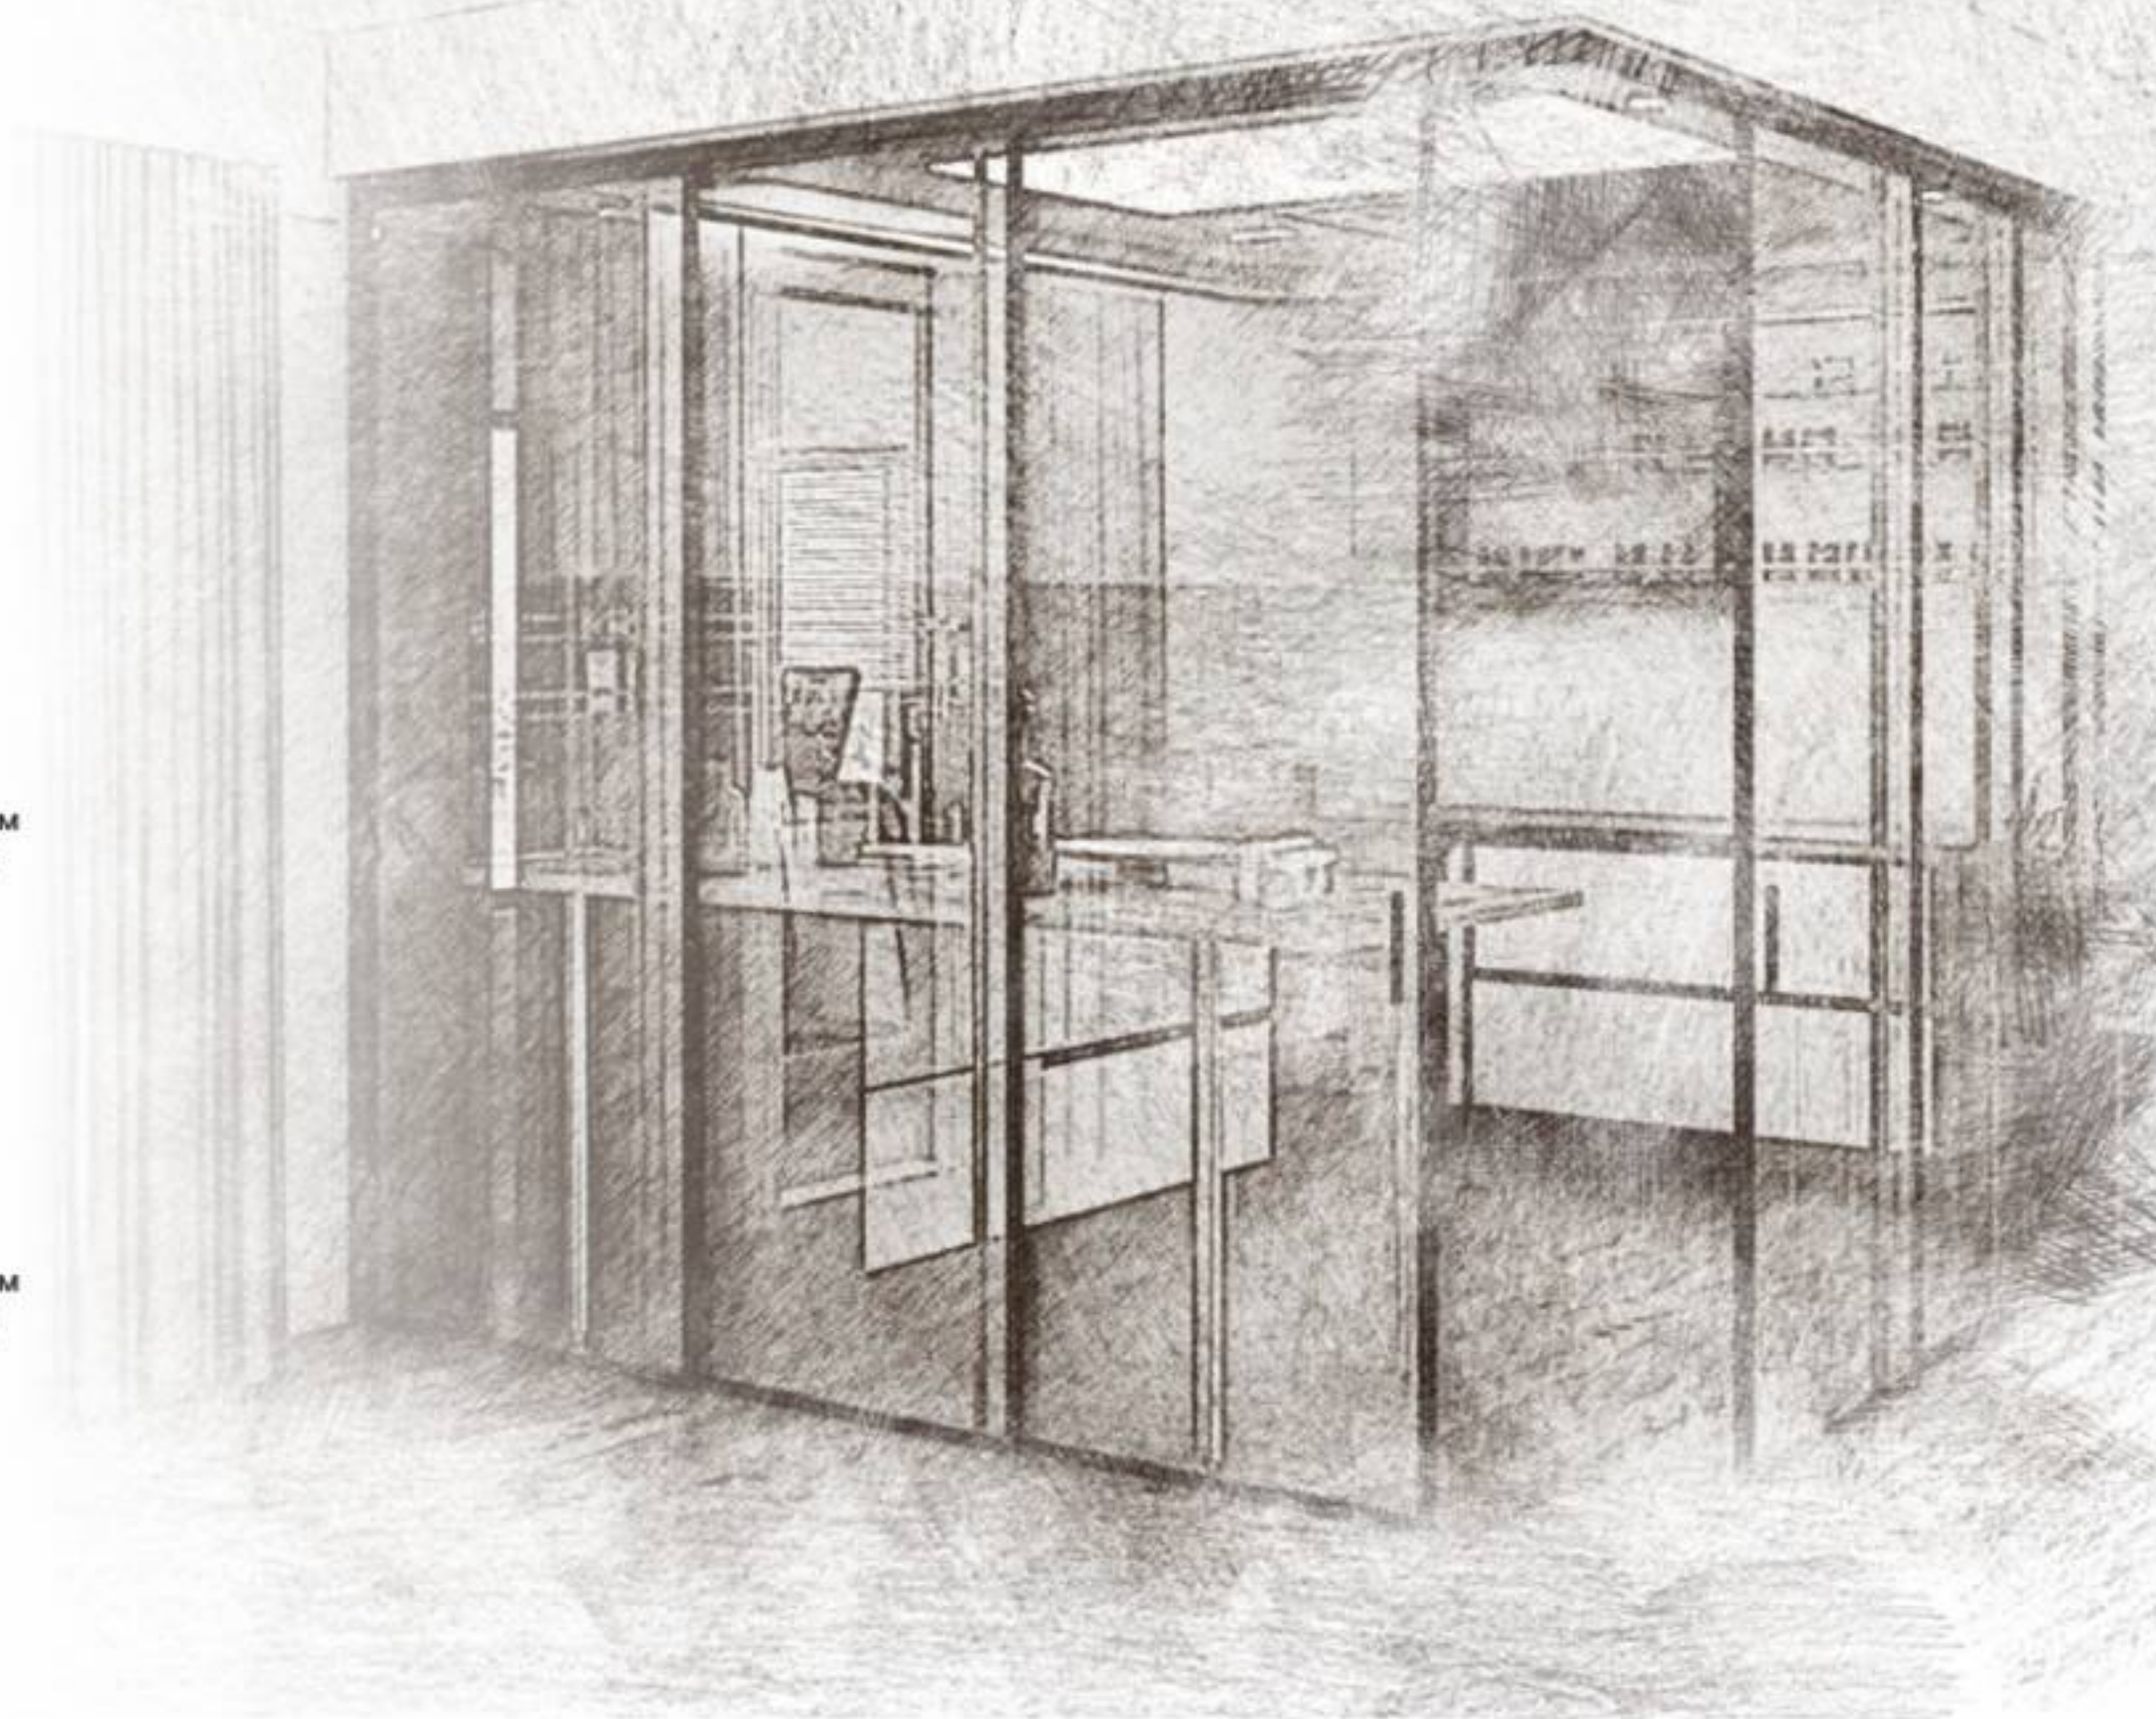

- CRYSTAL

- SYNCHRONIZE SYSTEM
- TELESCOPIC SYSTEM
- SINGLE SLIDING DOOR
- POCKET DOOR
- MAGIC DOOR
- ELECTRO MAGNETIC SYNCHRONIZE SYSTEM
- ELECTRO MAGNETIC TELESCOPIC SYSTEM

COSMOS SYNCHRONIZE SYSTEM

The SYNCHRONISE SYSTEM orchestrates your space with harmonious precision, redefining organization and aesthetics in your interior. It's a masterpiece of functionality and design.