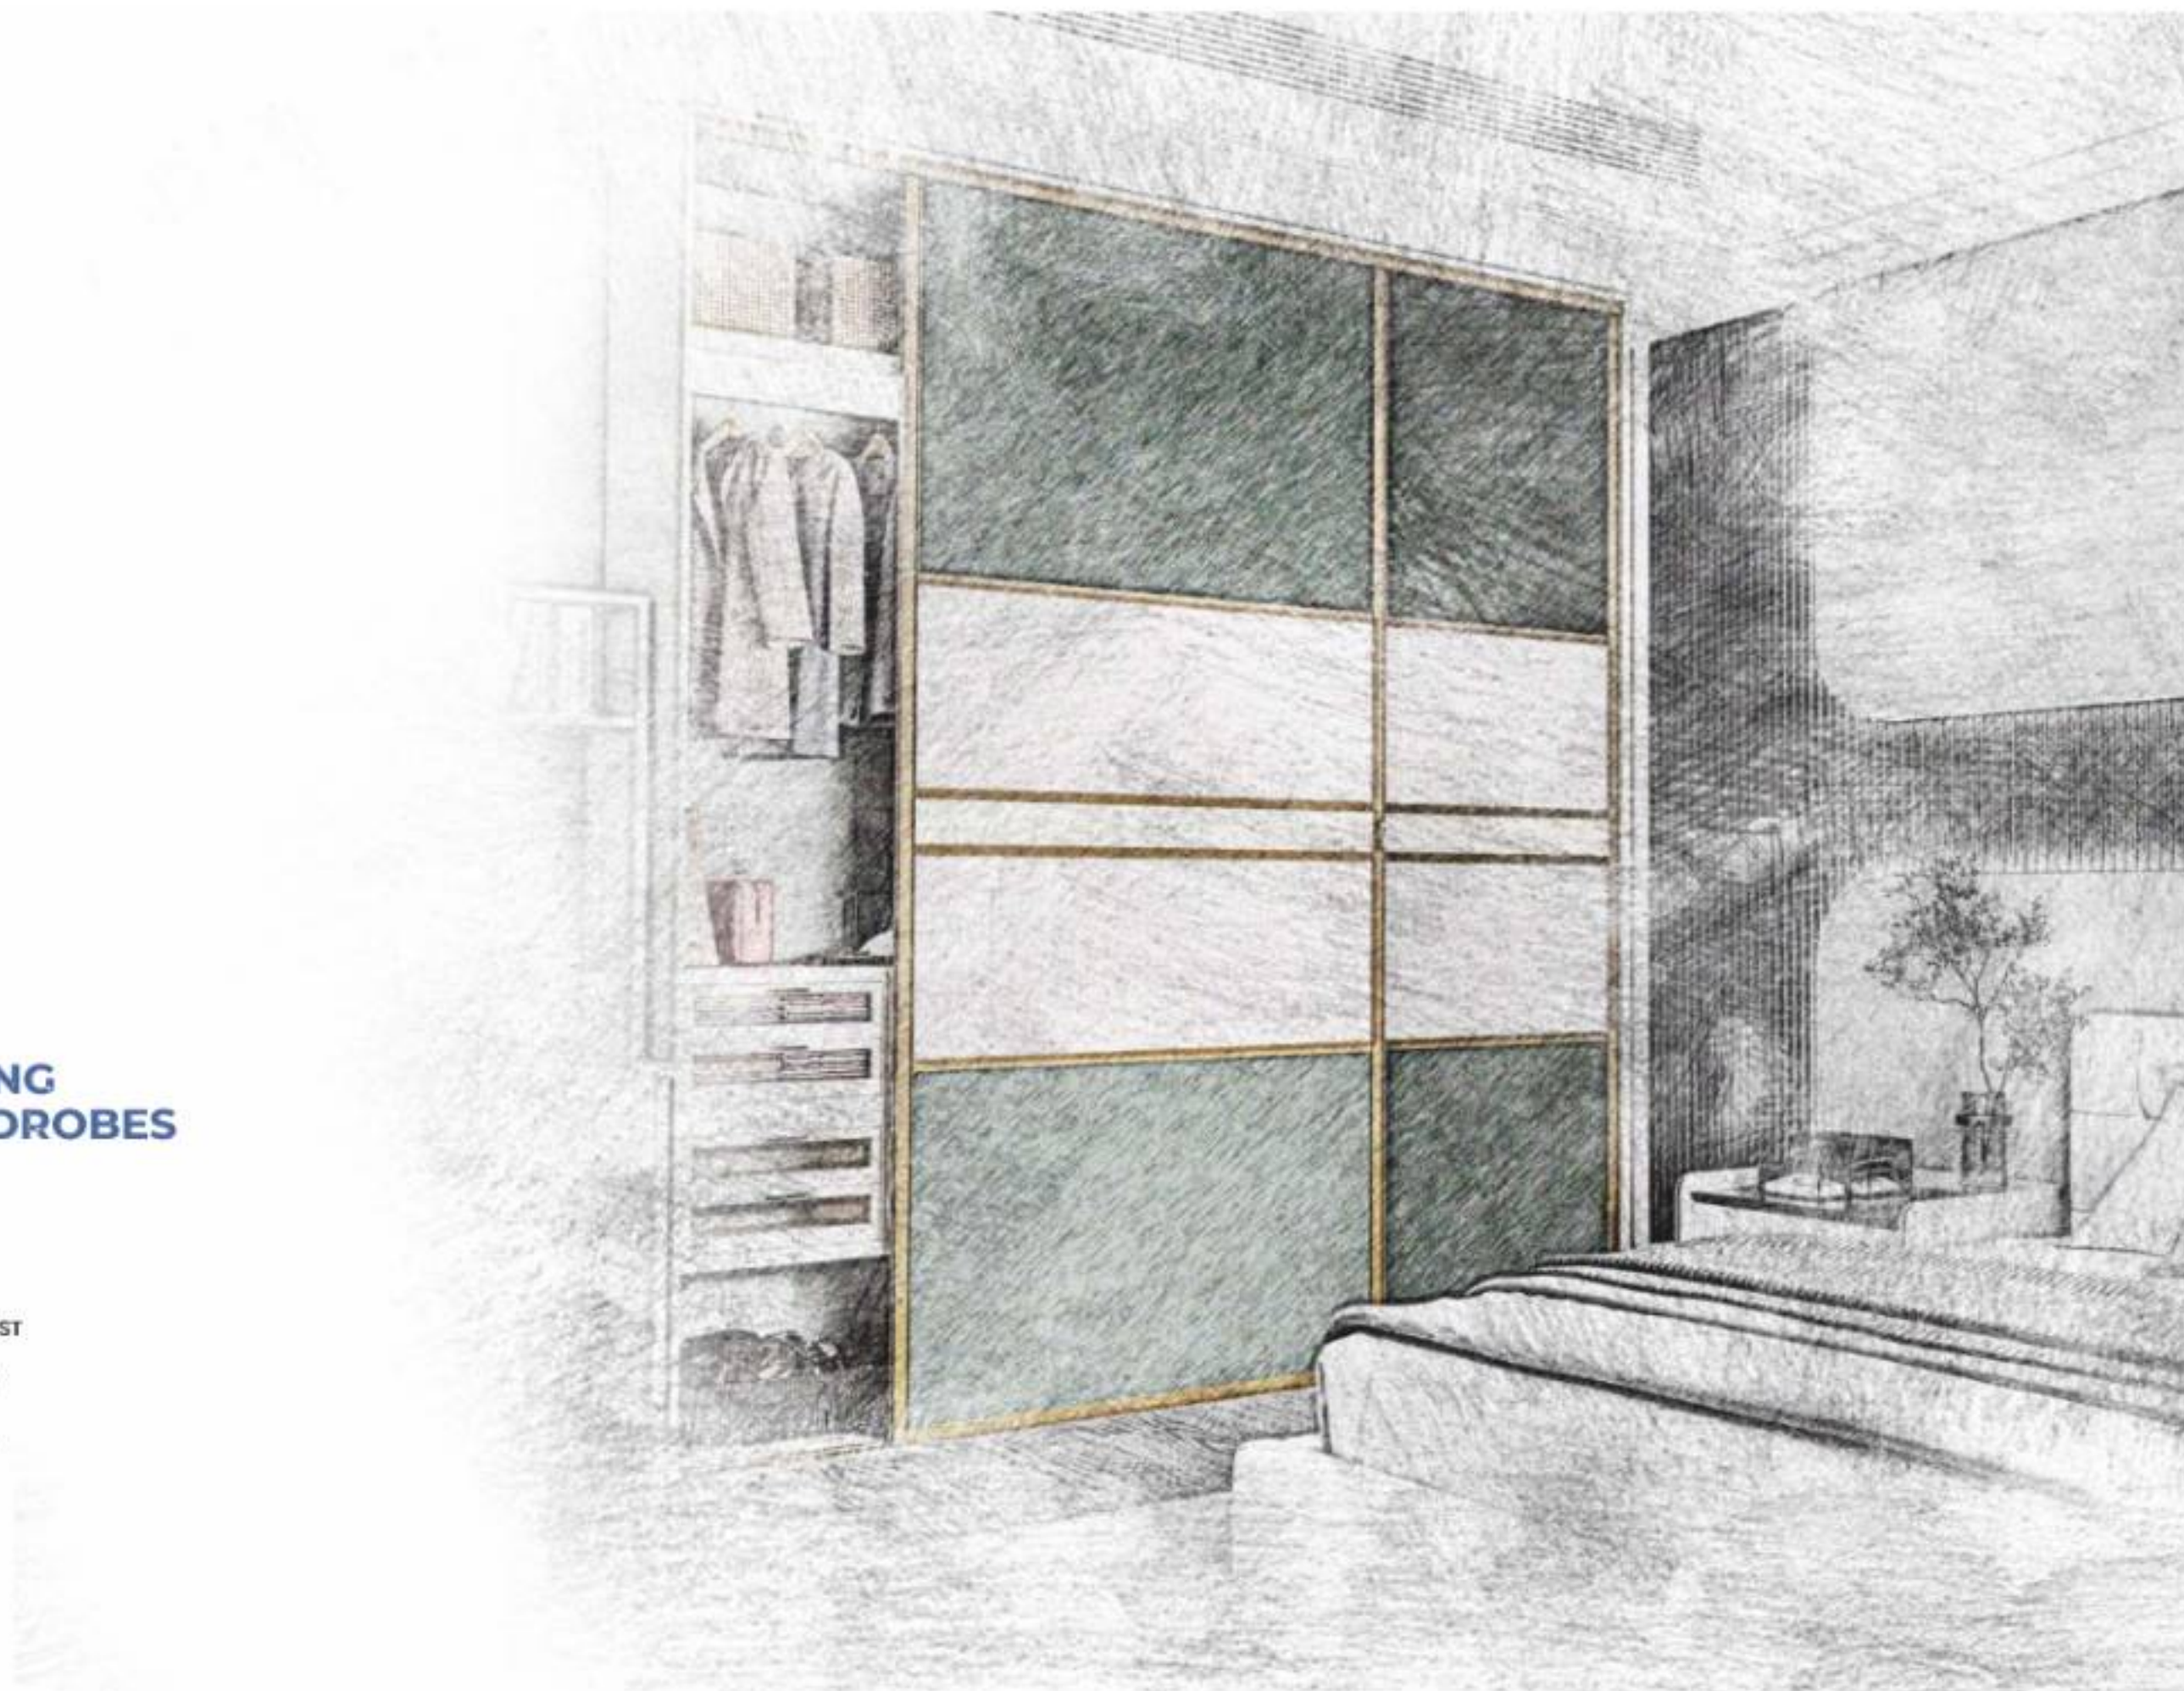

SLIDING WARDROBES

- ORION
- ORBIT
- STARDUST
- GALAXY
- NEBULA