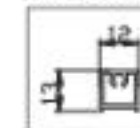

DECORATIVE PROFILE

FINISH	Product code	MRP (per pc)
Black	SM-CR5SP-BL	₹ 1,300/-
Bronze	SM-CR5SP-BZ	₹ 1,300/-
Brush gold	SM-CR5SP-BG	₹ 1,300/-
Moon grey	SM-CR5SP-BMG	₹ 1,300/-