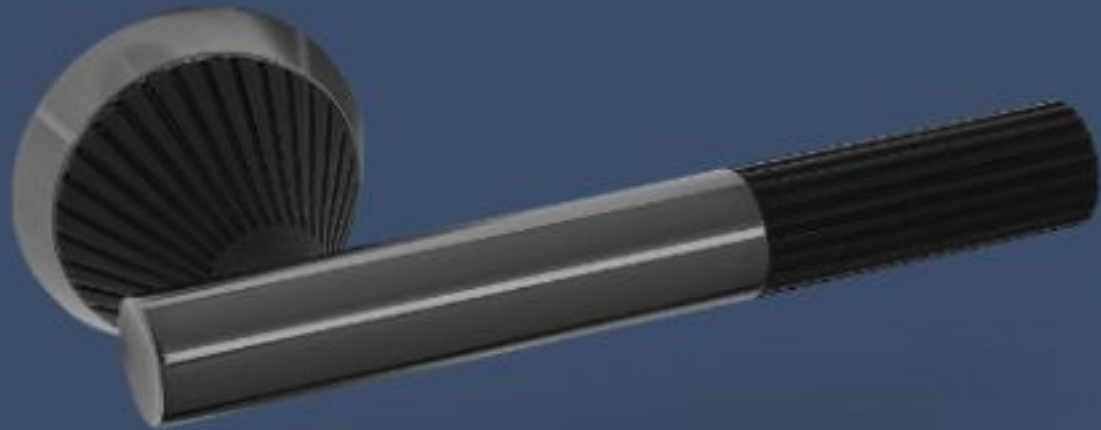

Luxe | Mortise Handle

PRODUCT DESCRIPTION	FINISH	MRP(Per Set)	Master
LUXE HANDLE SET RGPVD/RGMPVD	RGPVD/RGMPVD	₹ 10,900/-	2 Set
LUXE HANDLE SET RGPVD/BMPVD	RGPVD/BMPVD	₹ 10,900/-	2 Set
LUXE HANDLE SET RGPVD	RGPVD	₹ 10,900/-	2 Set
LUXE HANDLE SET BN/BMPVD	BN/BMPVD	₹ 10,350/-	2 Set
LUXE HANDLE SET ABM	ABM	₹ 9,900/-	2 Set
LUXE HANDLE SET SSM/CP	SSM/CP	₹ 9,600/-	2 Set

Enigma