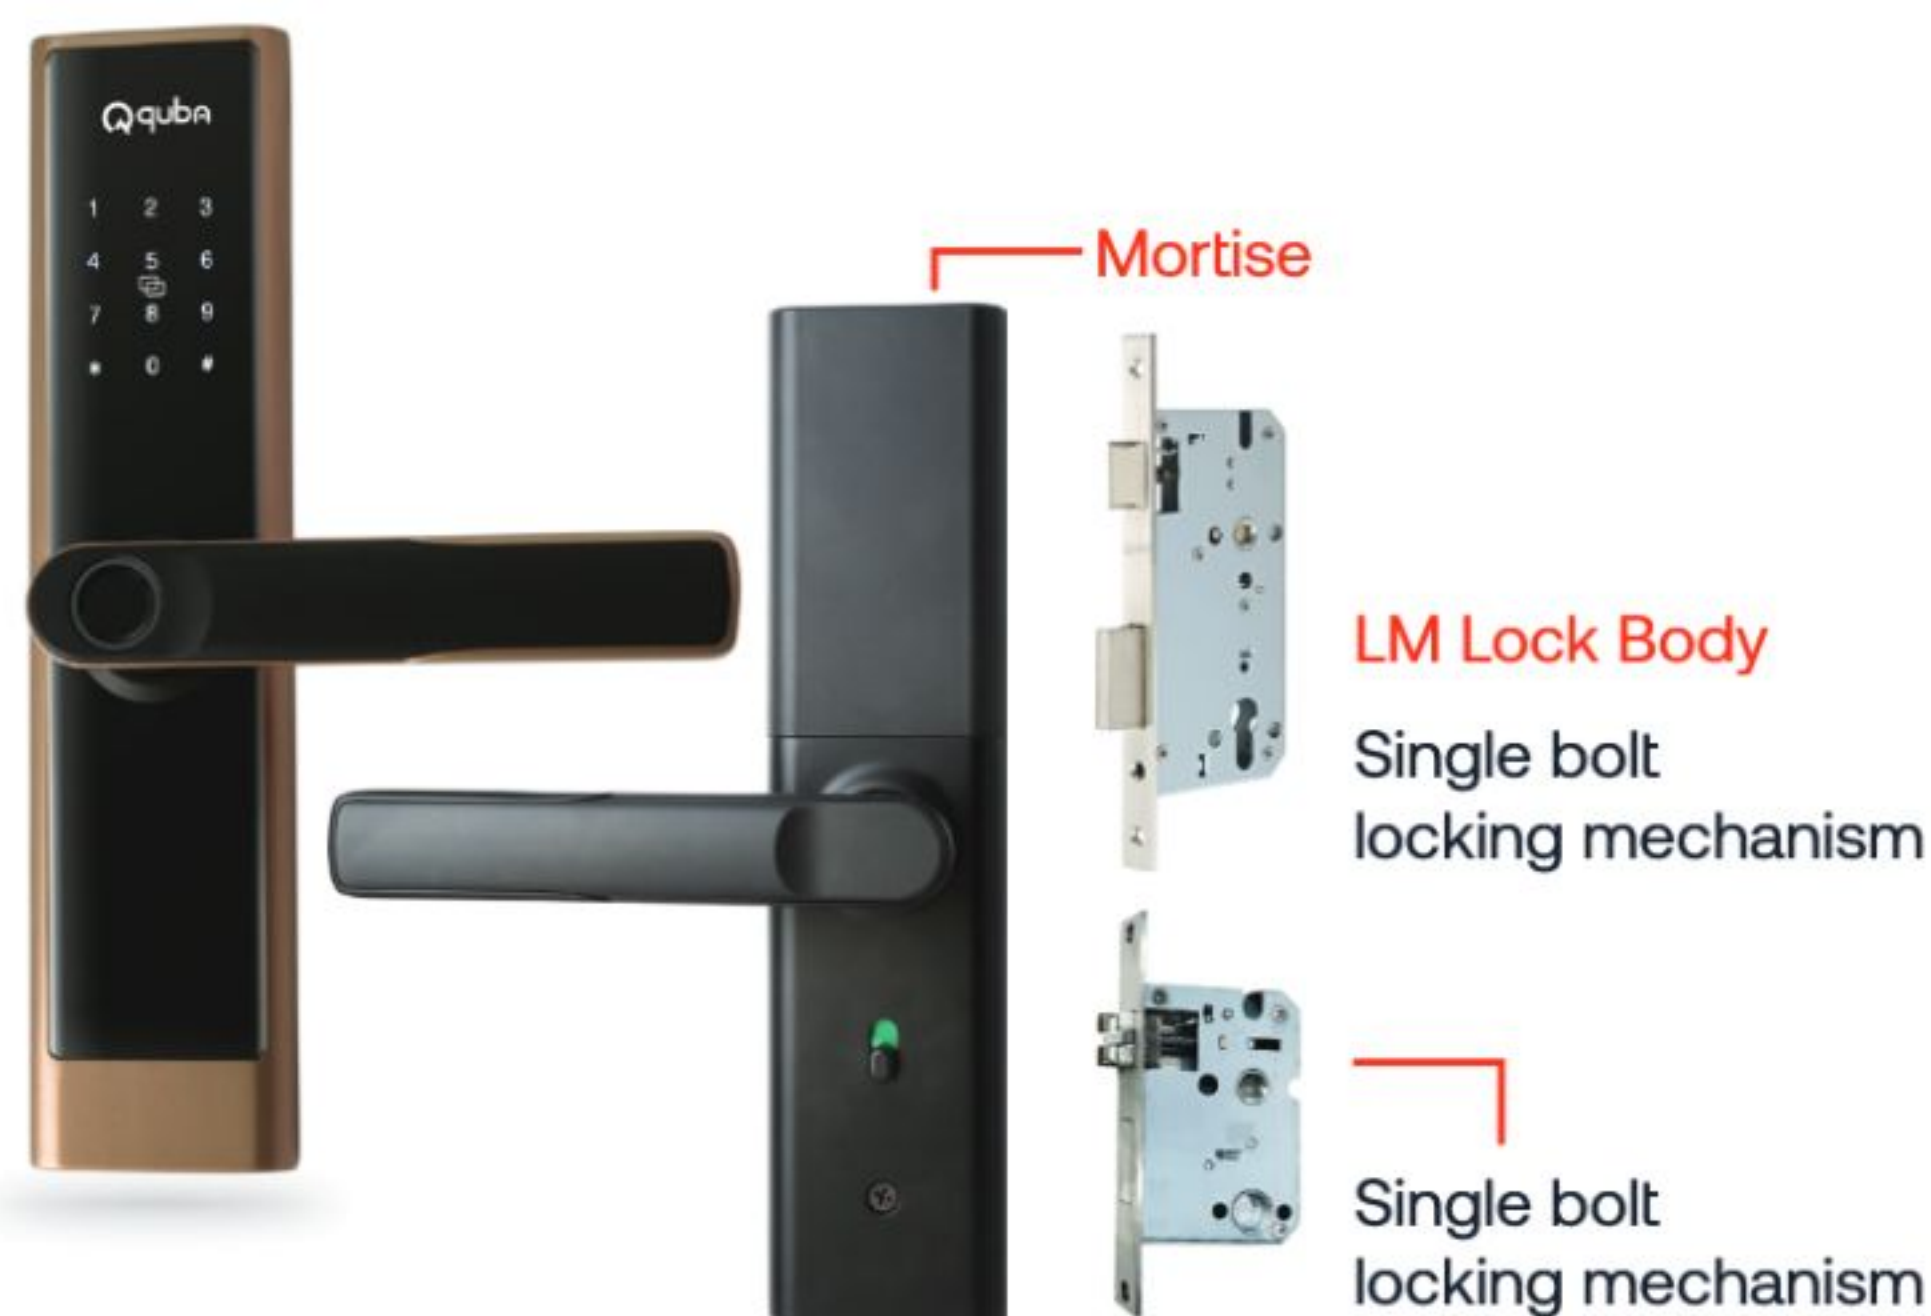

⊕ 35-120mm Door Thickness

Highlights

- Fingerprint Scanner
- RFID Card Access
- Multiple Passwords
- Mechanical Keys
- Mobile App (Wi-Fi)

Finish ● Quad Black ● Quad Champagne Gold
MRP ₹ 22,999/- ₹ 23,999/-

Quatro 5 Way Access Digital Tubular Lock

⊕ 30-65mm Door Thickness

NEW

Highlights

- Fingerprint Scanner
- RFID Card Access
- Multiple Passwords
- Mechanical Keys
- Mobile App (Bluetooth)

Finish ● Quatro Black ● Quatro Gold
MRP ₹ 17,849/- ₹ 18,899/-

Graft 5-Way Access Mortise Lever Handle Digital Lock

⊕ 30-65mm Door Thickness

Highlights

- Fingerprint Scanner
- RFID Card Access
- Multiple Passwords
- Mechanical Keys
- Mobile App (Wi-Fi)

Finish ● Graft Black ● Graft Gold ● Graft LM Black ● Graft LM Gold
MRP ₹ 15,999/- ₹ 16,999/- ₹ 16,999/- ₹ 17,999/-

DIGITAL MAIN DOOR LOCKS

Products

Qrious

3-Way Access Mortise Lever Handle Digital Lock

⊕ 30-75mm Door Thickness

Highlights

 Fingerprint Scanner  Mechanical Keys  Mobile App (Bluetooth)

Finish ● Qrious Black MRP ₹ 18,999/-