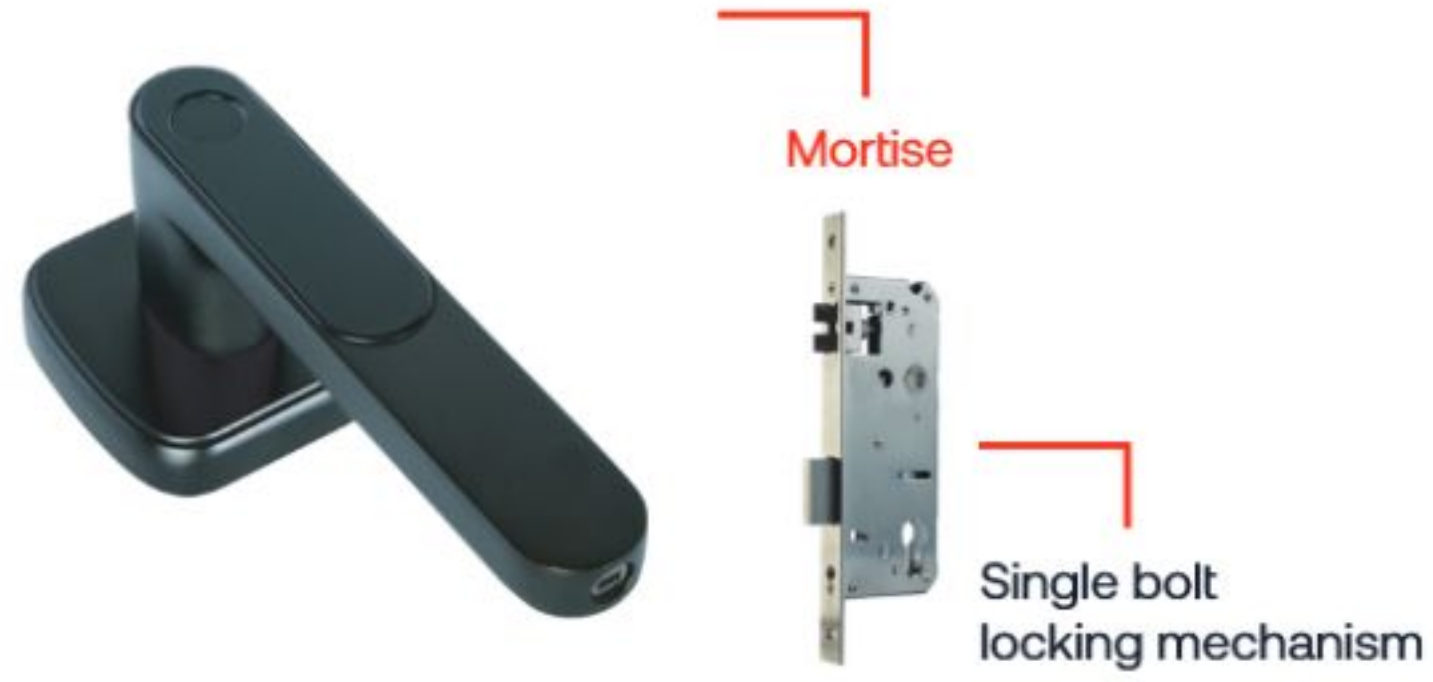

Graft 5-Way Access Mortise Lever Handle Digital Lock

⊕ 30-65mm Door Thickness

Highlights

- Fingerprint Scanner
- RFID Card Access
- Multiple Passwords
- Mechanical Keys
- Mobile App (Wi-Fi)

Finish ● Graft Black ● Graft Gold ● Graft LM Black ● Graft LM Gold
MRP ₹ 15,999/- ₹ 16,999/- ₹ 16,999/- ₹ 17,999/-

DIGITAL MAIN DOOR LOCKS

Products

Qrious

3-Way Access Mortise Lever Handle Digital Lock

⊕ 30-75mm Door Thickness

Highlights

 Fingerprint Scanner  Mechanical Keys  Mobile App (Bluetooth)

Finish ● Qrious Black MRP ₹ 18,999/-