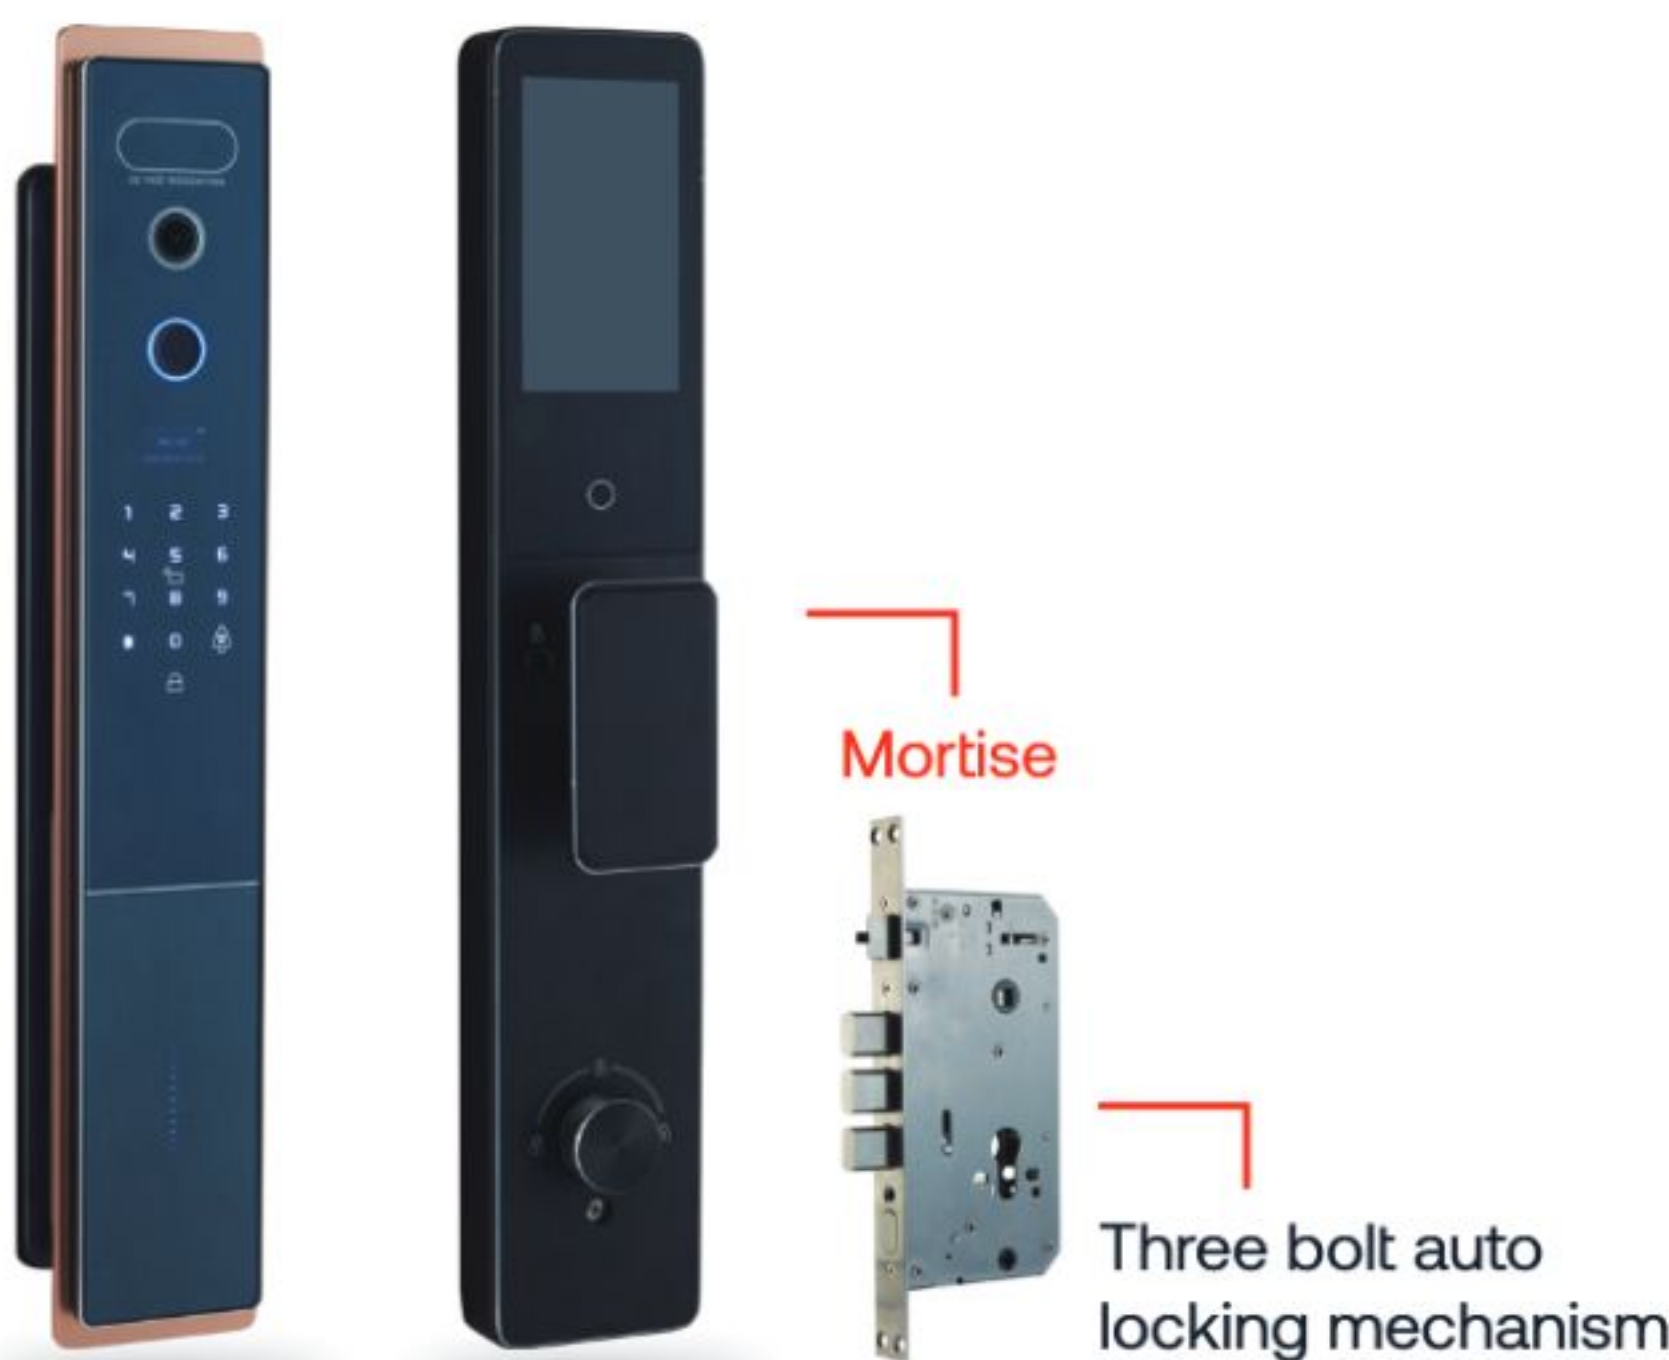

- 360° Fingerprint Scanner
- USB C Jump Start
- USB C Emergency Key

16mm to 25mm Door Thickness

Index

Digital Main Door Locks	1
Accesories	4
Qsense Digital Furniture Locks.....	5
Digital Safes.....	6
Hotel Lock Solutions.....	8
Allied Products.....	9

DIGITAL MAIN DOOR LOCKS

Products

Artis 8 Way Access Face and Palm Recognition Digital Lock

⊕ 40-120mm Door Thickness

NEW

Highlights

- 3D Face Recognition
- Multiple Passwords
- Mobile App (Wi-Fi)
- Single Touch Auto Locking
- Video Door Phone Operation
- Inbuilt Screen
- Fingerprint Scanner
- Palm Recognition
- RFID Card Access
- Mechanical Keys

⊕ 35-120mm Door Thickness

NEW

Highlights

- 3D Face Recognition
- Fingerprint Scanner
- Multiple Passwords
- Mobile App (Wi-Fi)
- RFID Card Access
- Video Door Phone Operation
- Mechanical Keys
- Inbuilt Screen