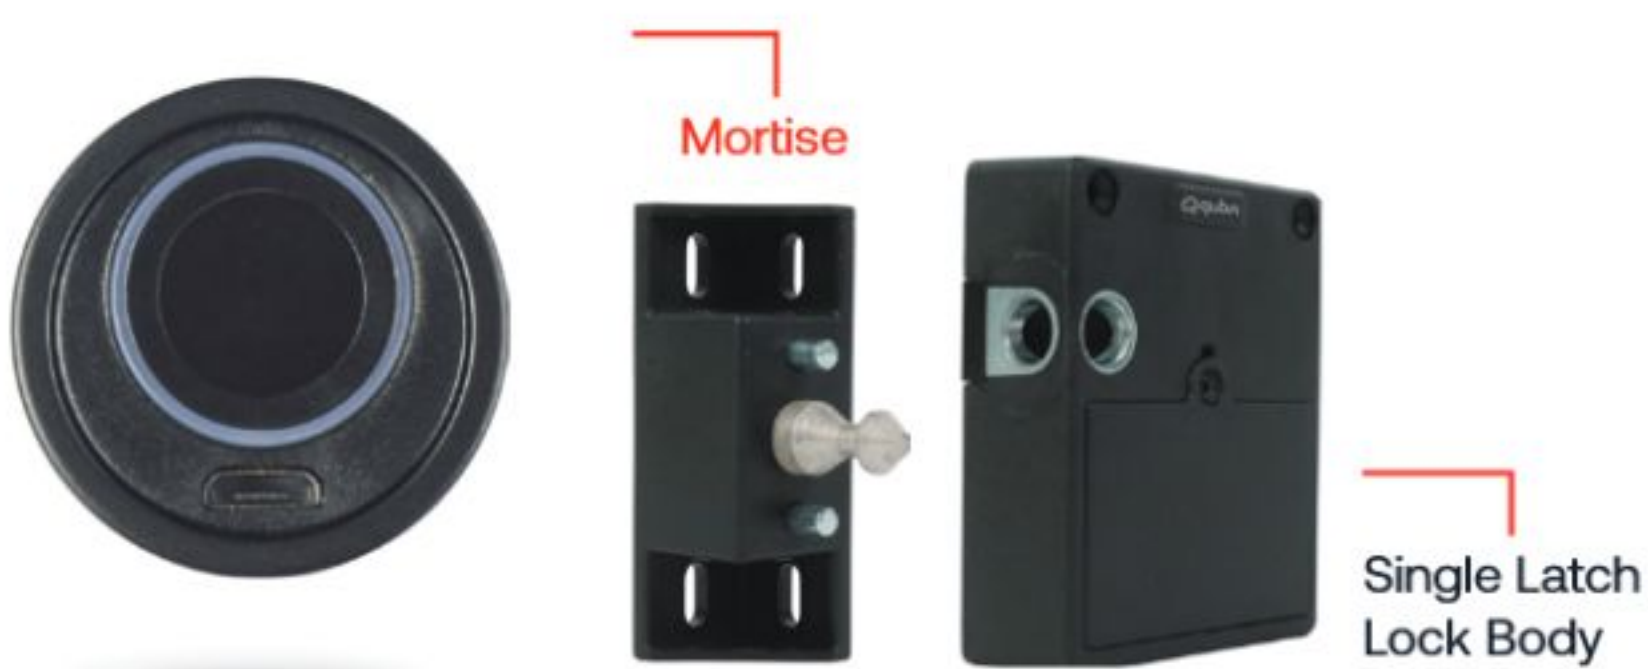

Highlights

- Fingerprint Scanner
- Emergency Key
- C-Type Jump Start
- Mobile App (Bluetooth)

Finish ● Jet Black Matt MRP ₹ 6,999/-

QS-004-FSLB

Smart Flushed Design Sliding Lock with Fingerprint

⊕ 16-25mm Door Thickness