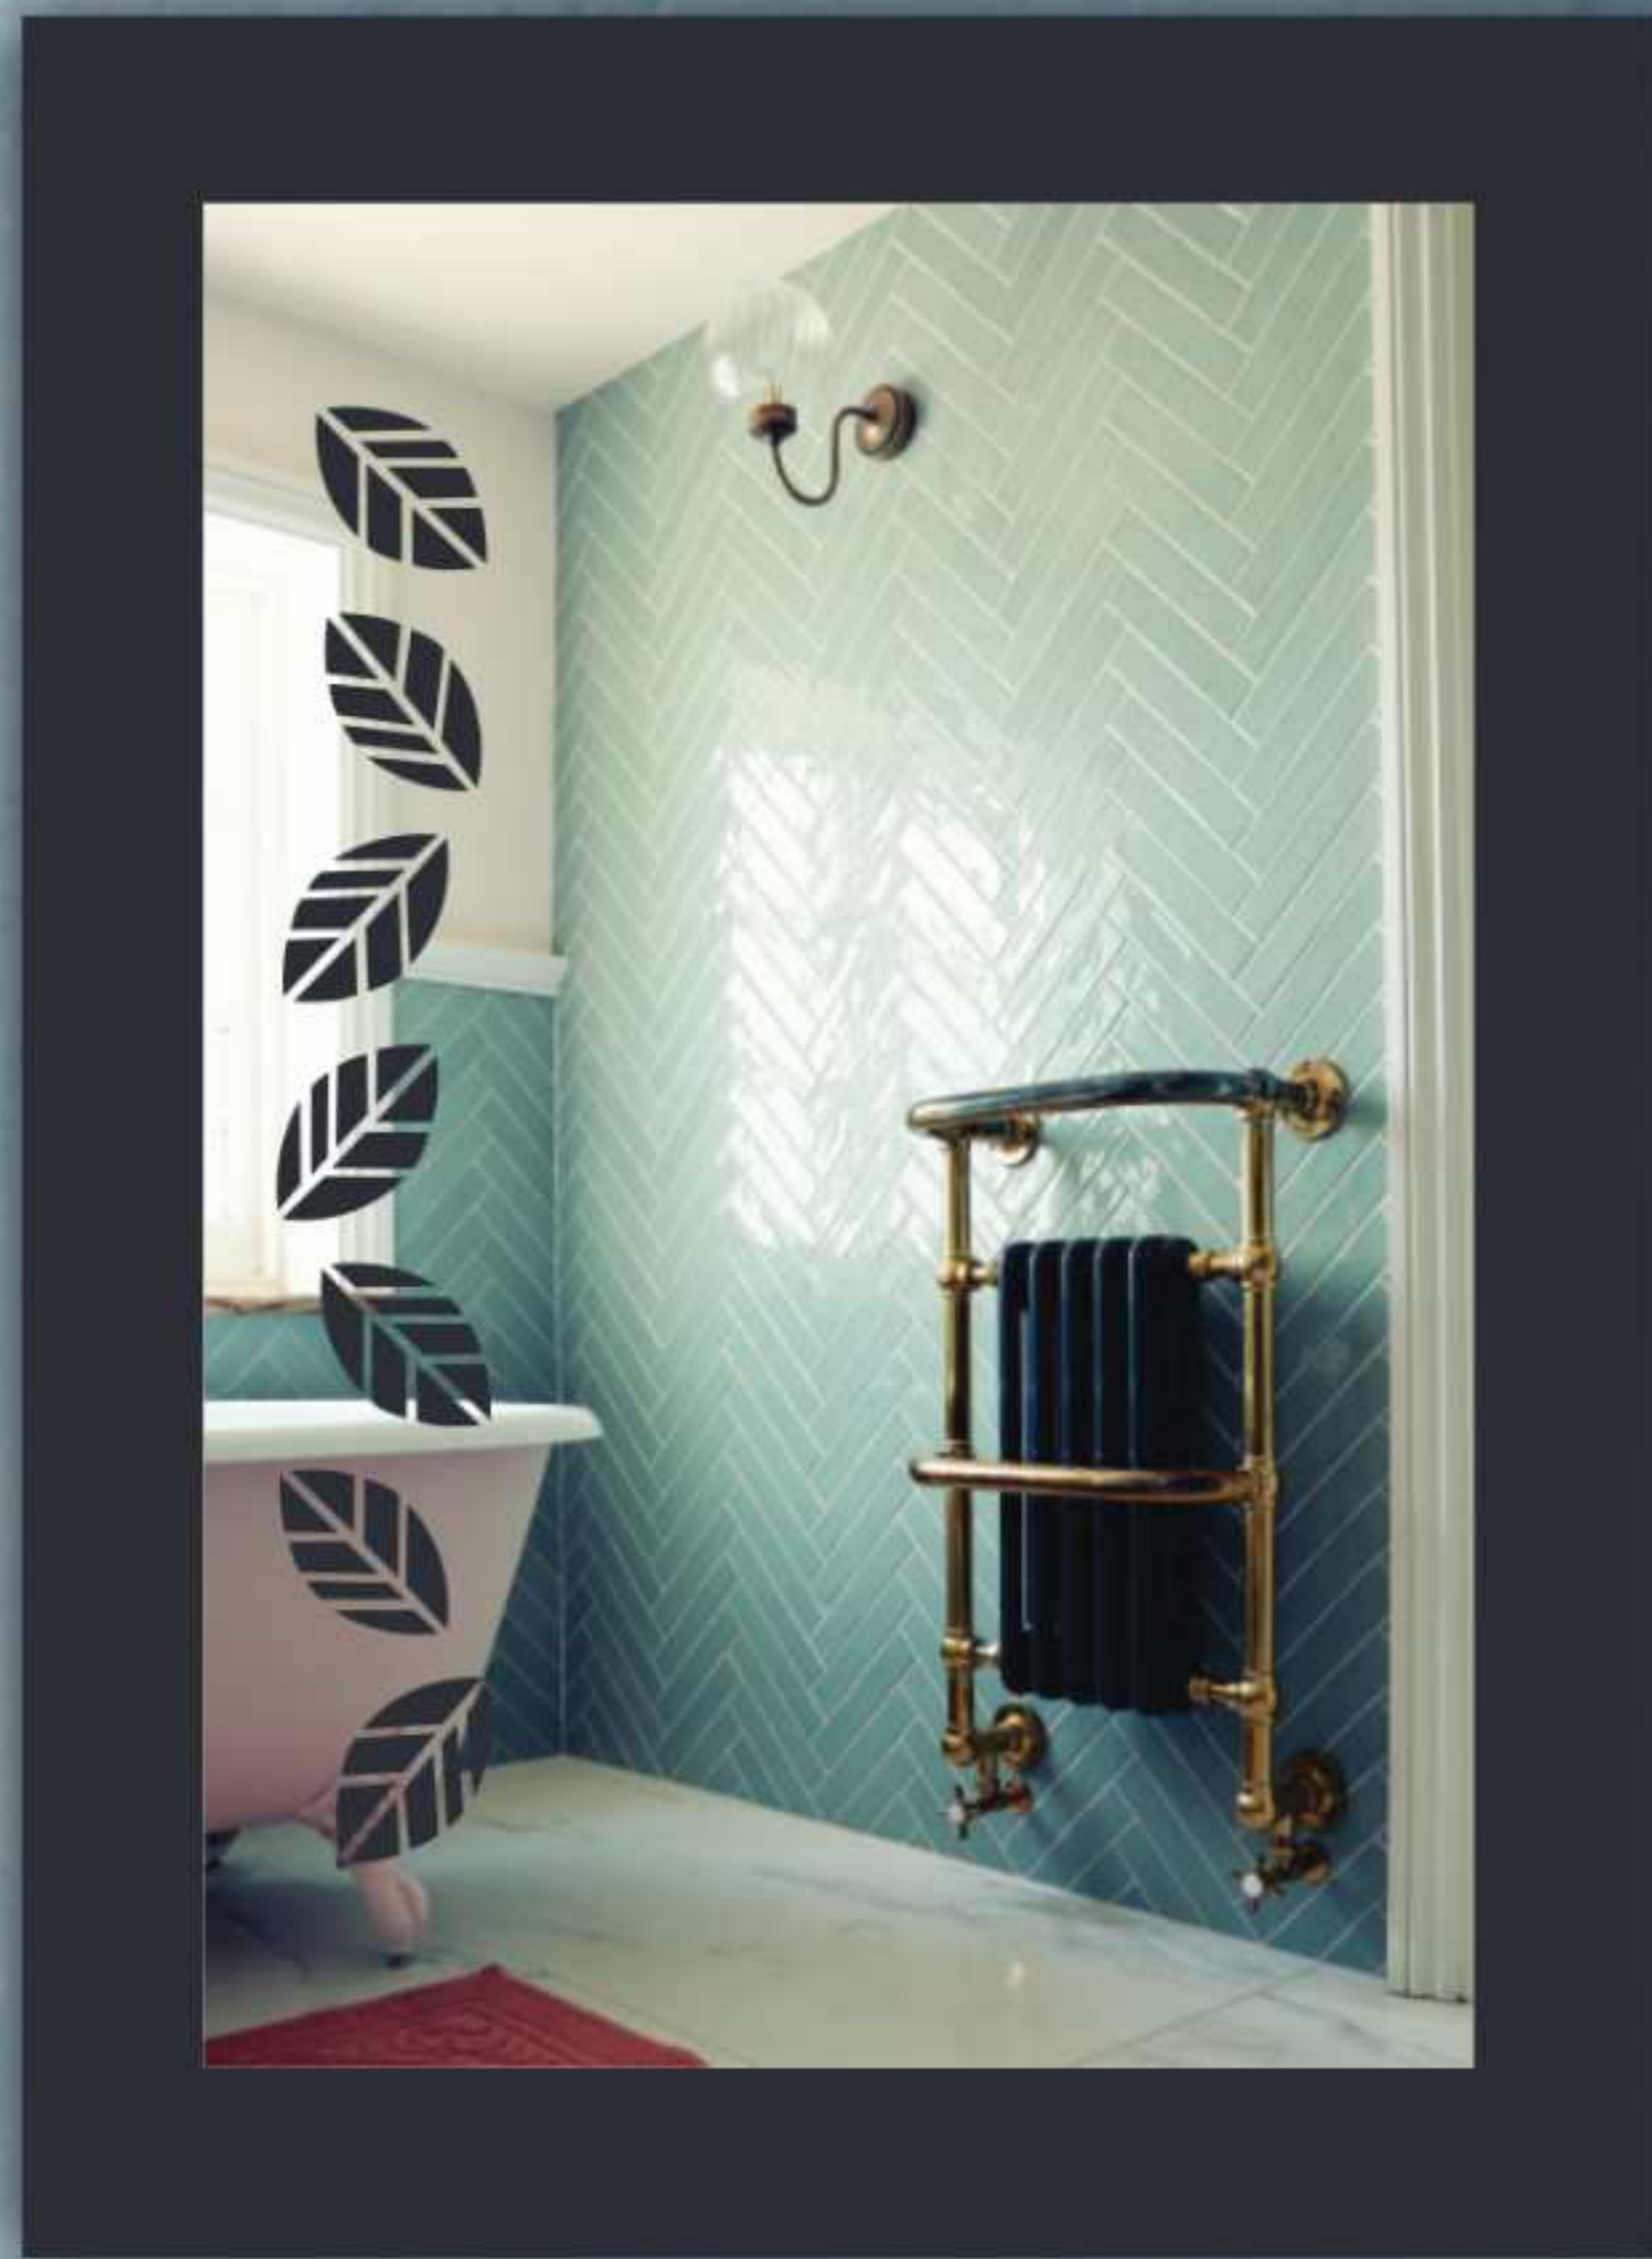

SPC-14

SPC-R17

SPC-R16

SPC-R21

Antique Beveling

Antique
Beveling
Series

Standard Size
24 In x 18 In

Available In
Rose Gold
And Gold Effect