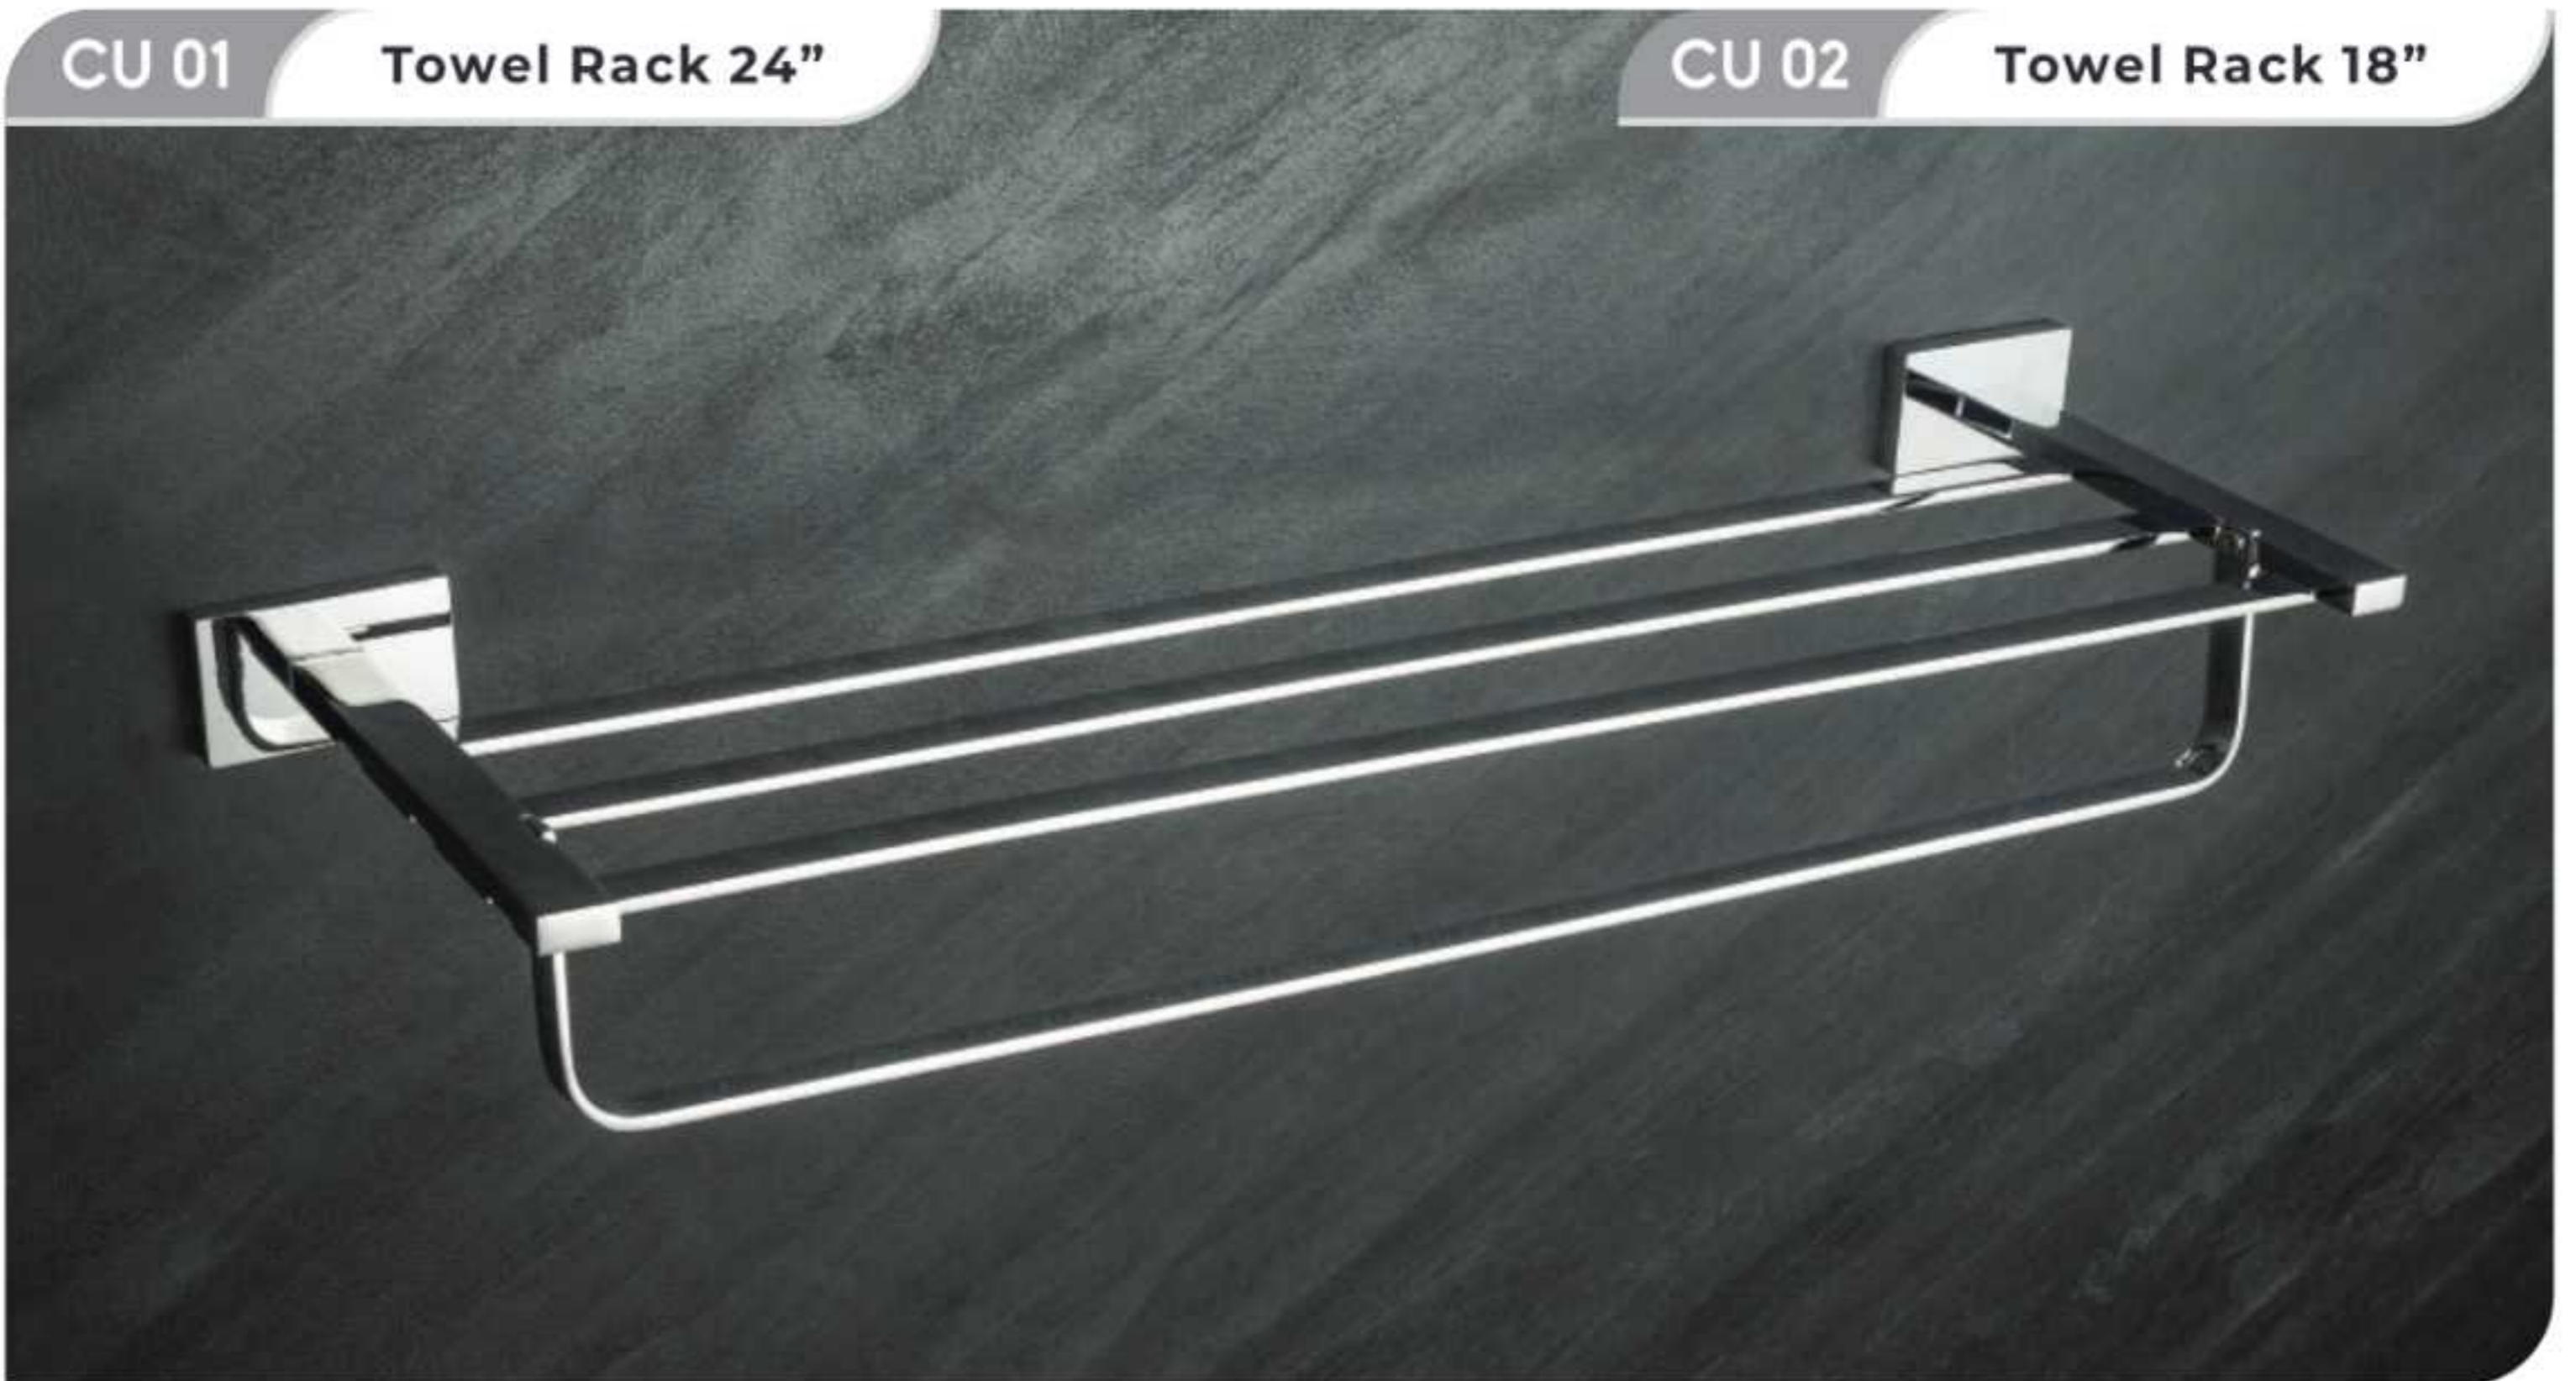

20 In x 20 In
24 In x 24 In

CUBIX SERIES

Quality Products

Fully Brass Accessories

S
E
R
I
E
S

E
L
I
T
E

EL 01

Towel Rack 24"