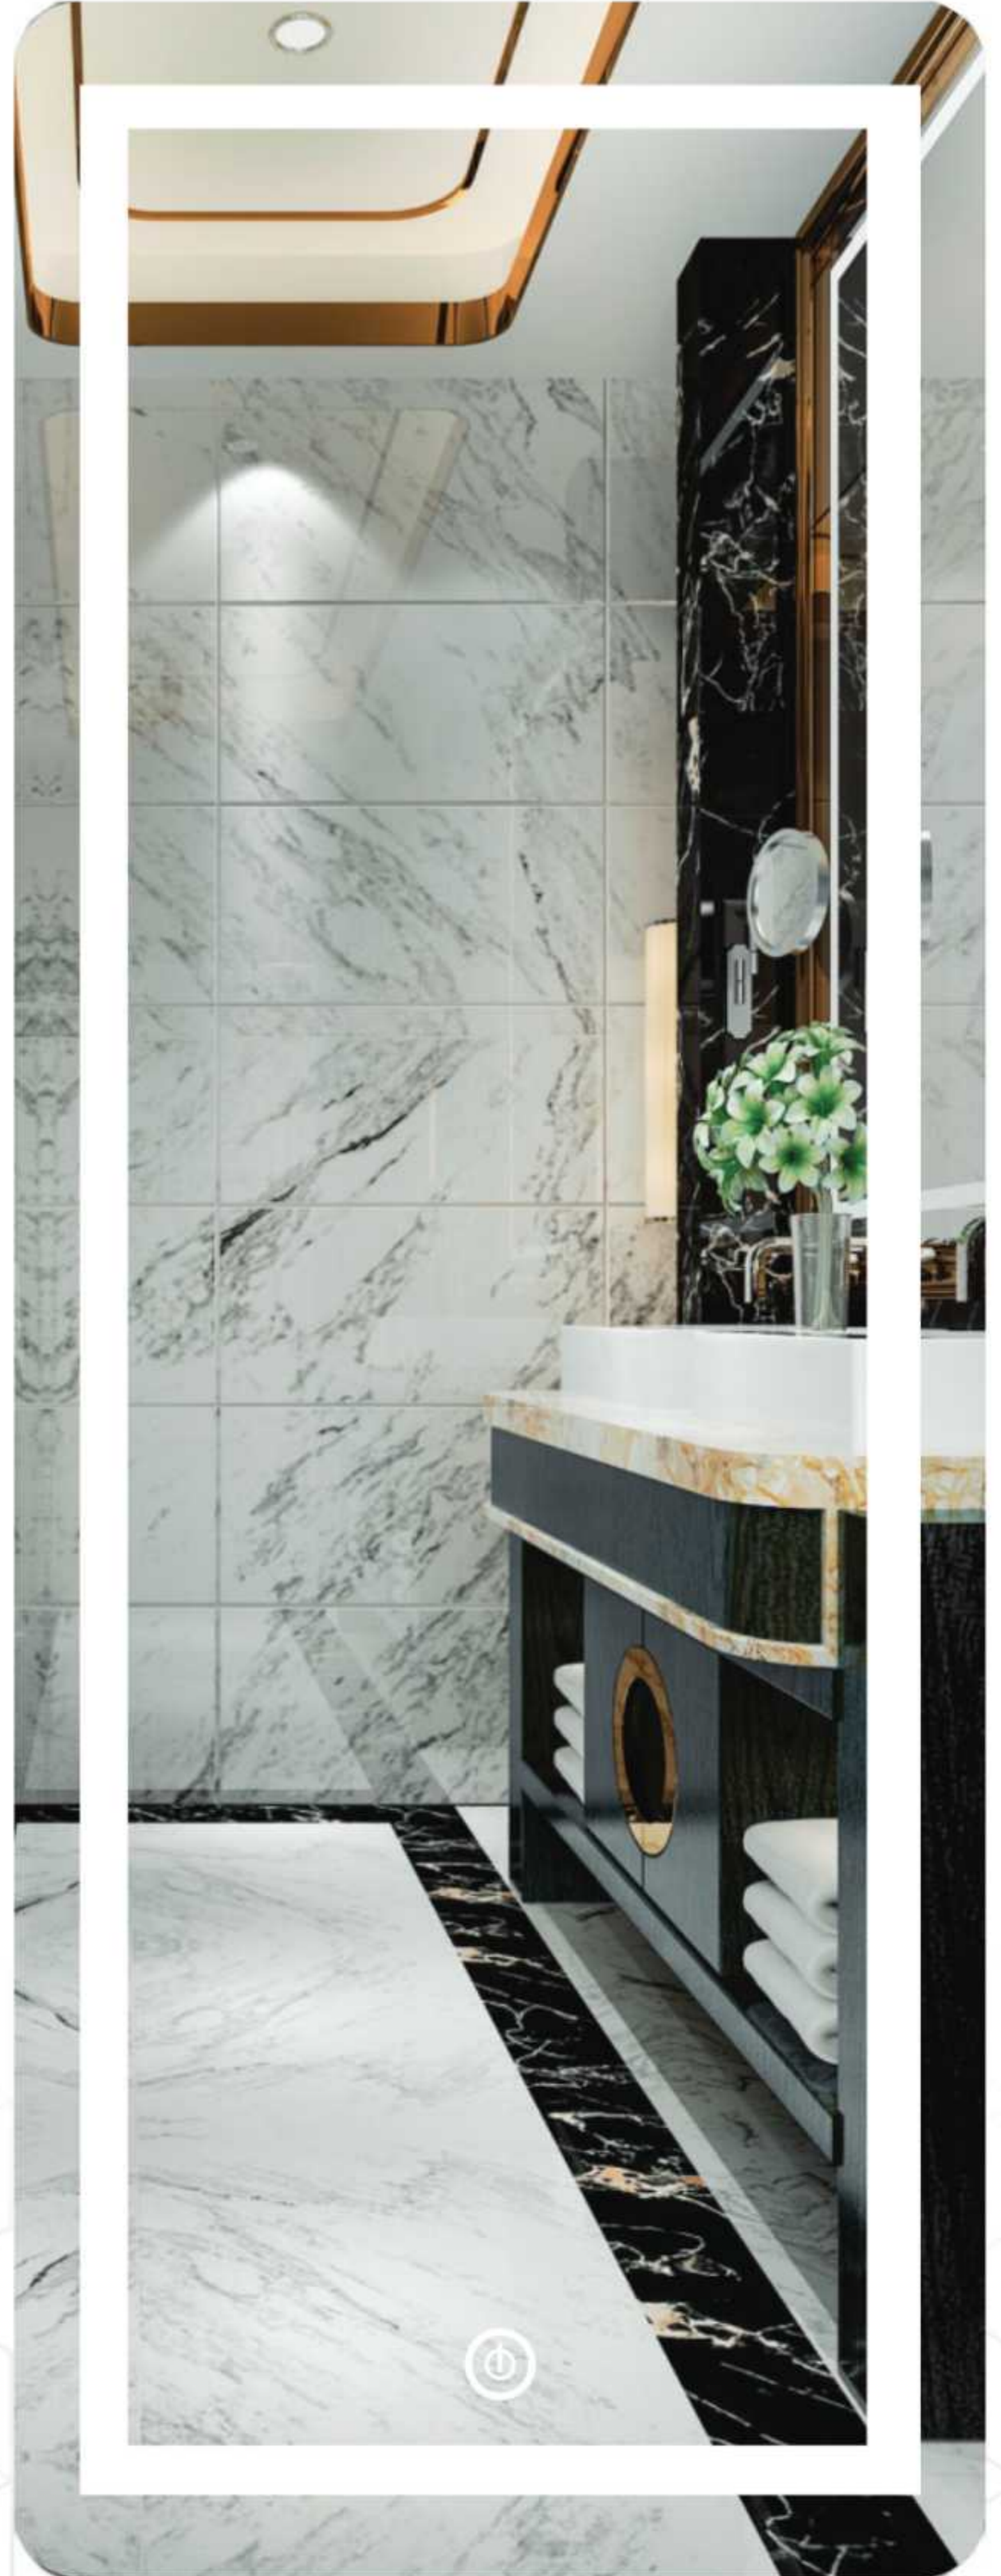

Premium Frame LED Mirror

LED 513

Size

20x 20 In | 24 x 24 In

Premium Frame LED Mirror

LED 512

Size

20x 20 In | 24 x 24 In

Premium Frame LED Mirror

**FOR MORE
DESIGN**

LED Glass

 AVAILABLE WITH DOUBLE LIGHT WITH DIMMER

101 LED Glass

Standard Size
24 In x 18 In
30 In x 24 In
36 In x 24 In

Any Customized Size
can also be designed
as per need.

LED 102 24 In x 18 In
 30 In x 24 In
 36 In x 24 In

LED 114 18 In x 18 In
 20 In x 20 In

LED 113 24 In x 18 In
 30 In x 18 In
 36 In x 18 In

Size
 48 In x 24 In
 Customized Size
 Also Available

LED 111
24 In x 18 In
30 In x 18 In
36 In x 18 In