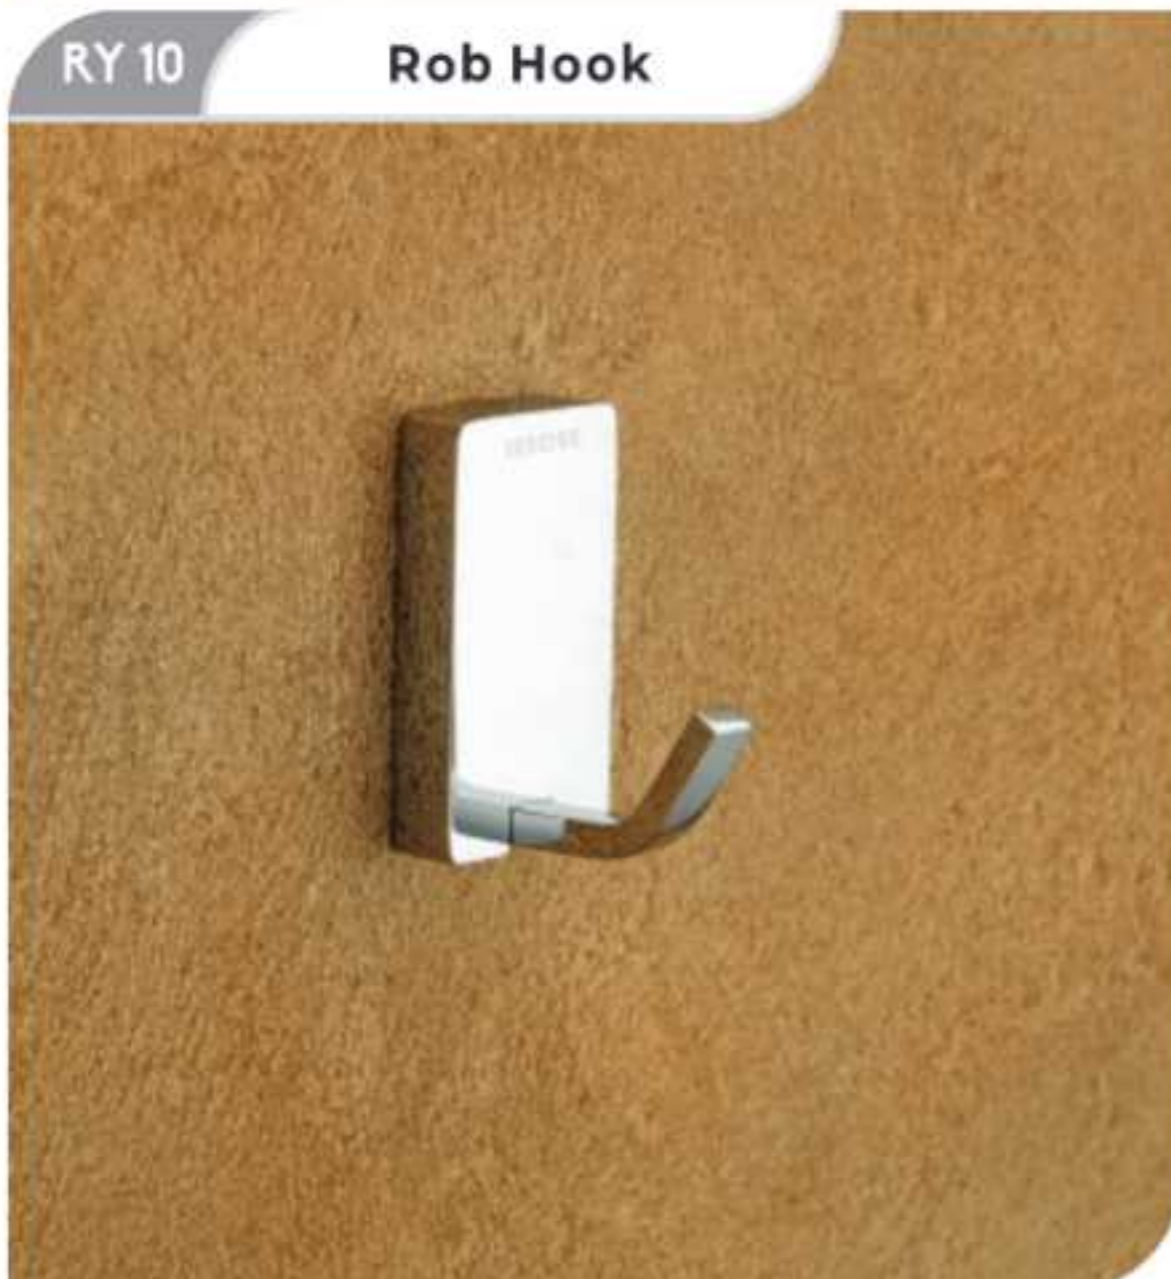

RY 04 Napkin Ring

RY 05 Tumbler Holder

RY 06 Liquid Soap Dispenser

RY 09 Glass Soap Dish

RY 07 Paper Holder With Lid

RY 10 Rob Hook

RY 08 Paper Holder Without Lid

GS 001 10 X 5 C.P.
 GS 002 12 X 5 C.P.
 GS 003 14 X 5 C.P.
 GS 004 16 X 5 C.P.
 GS 005 18 X 5 C.P.
 GS 006 20 X 5 C.P.