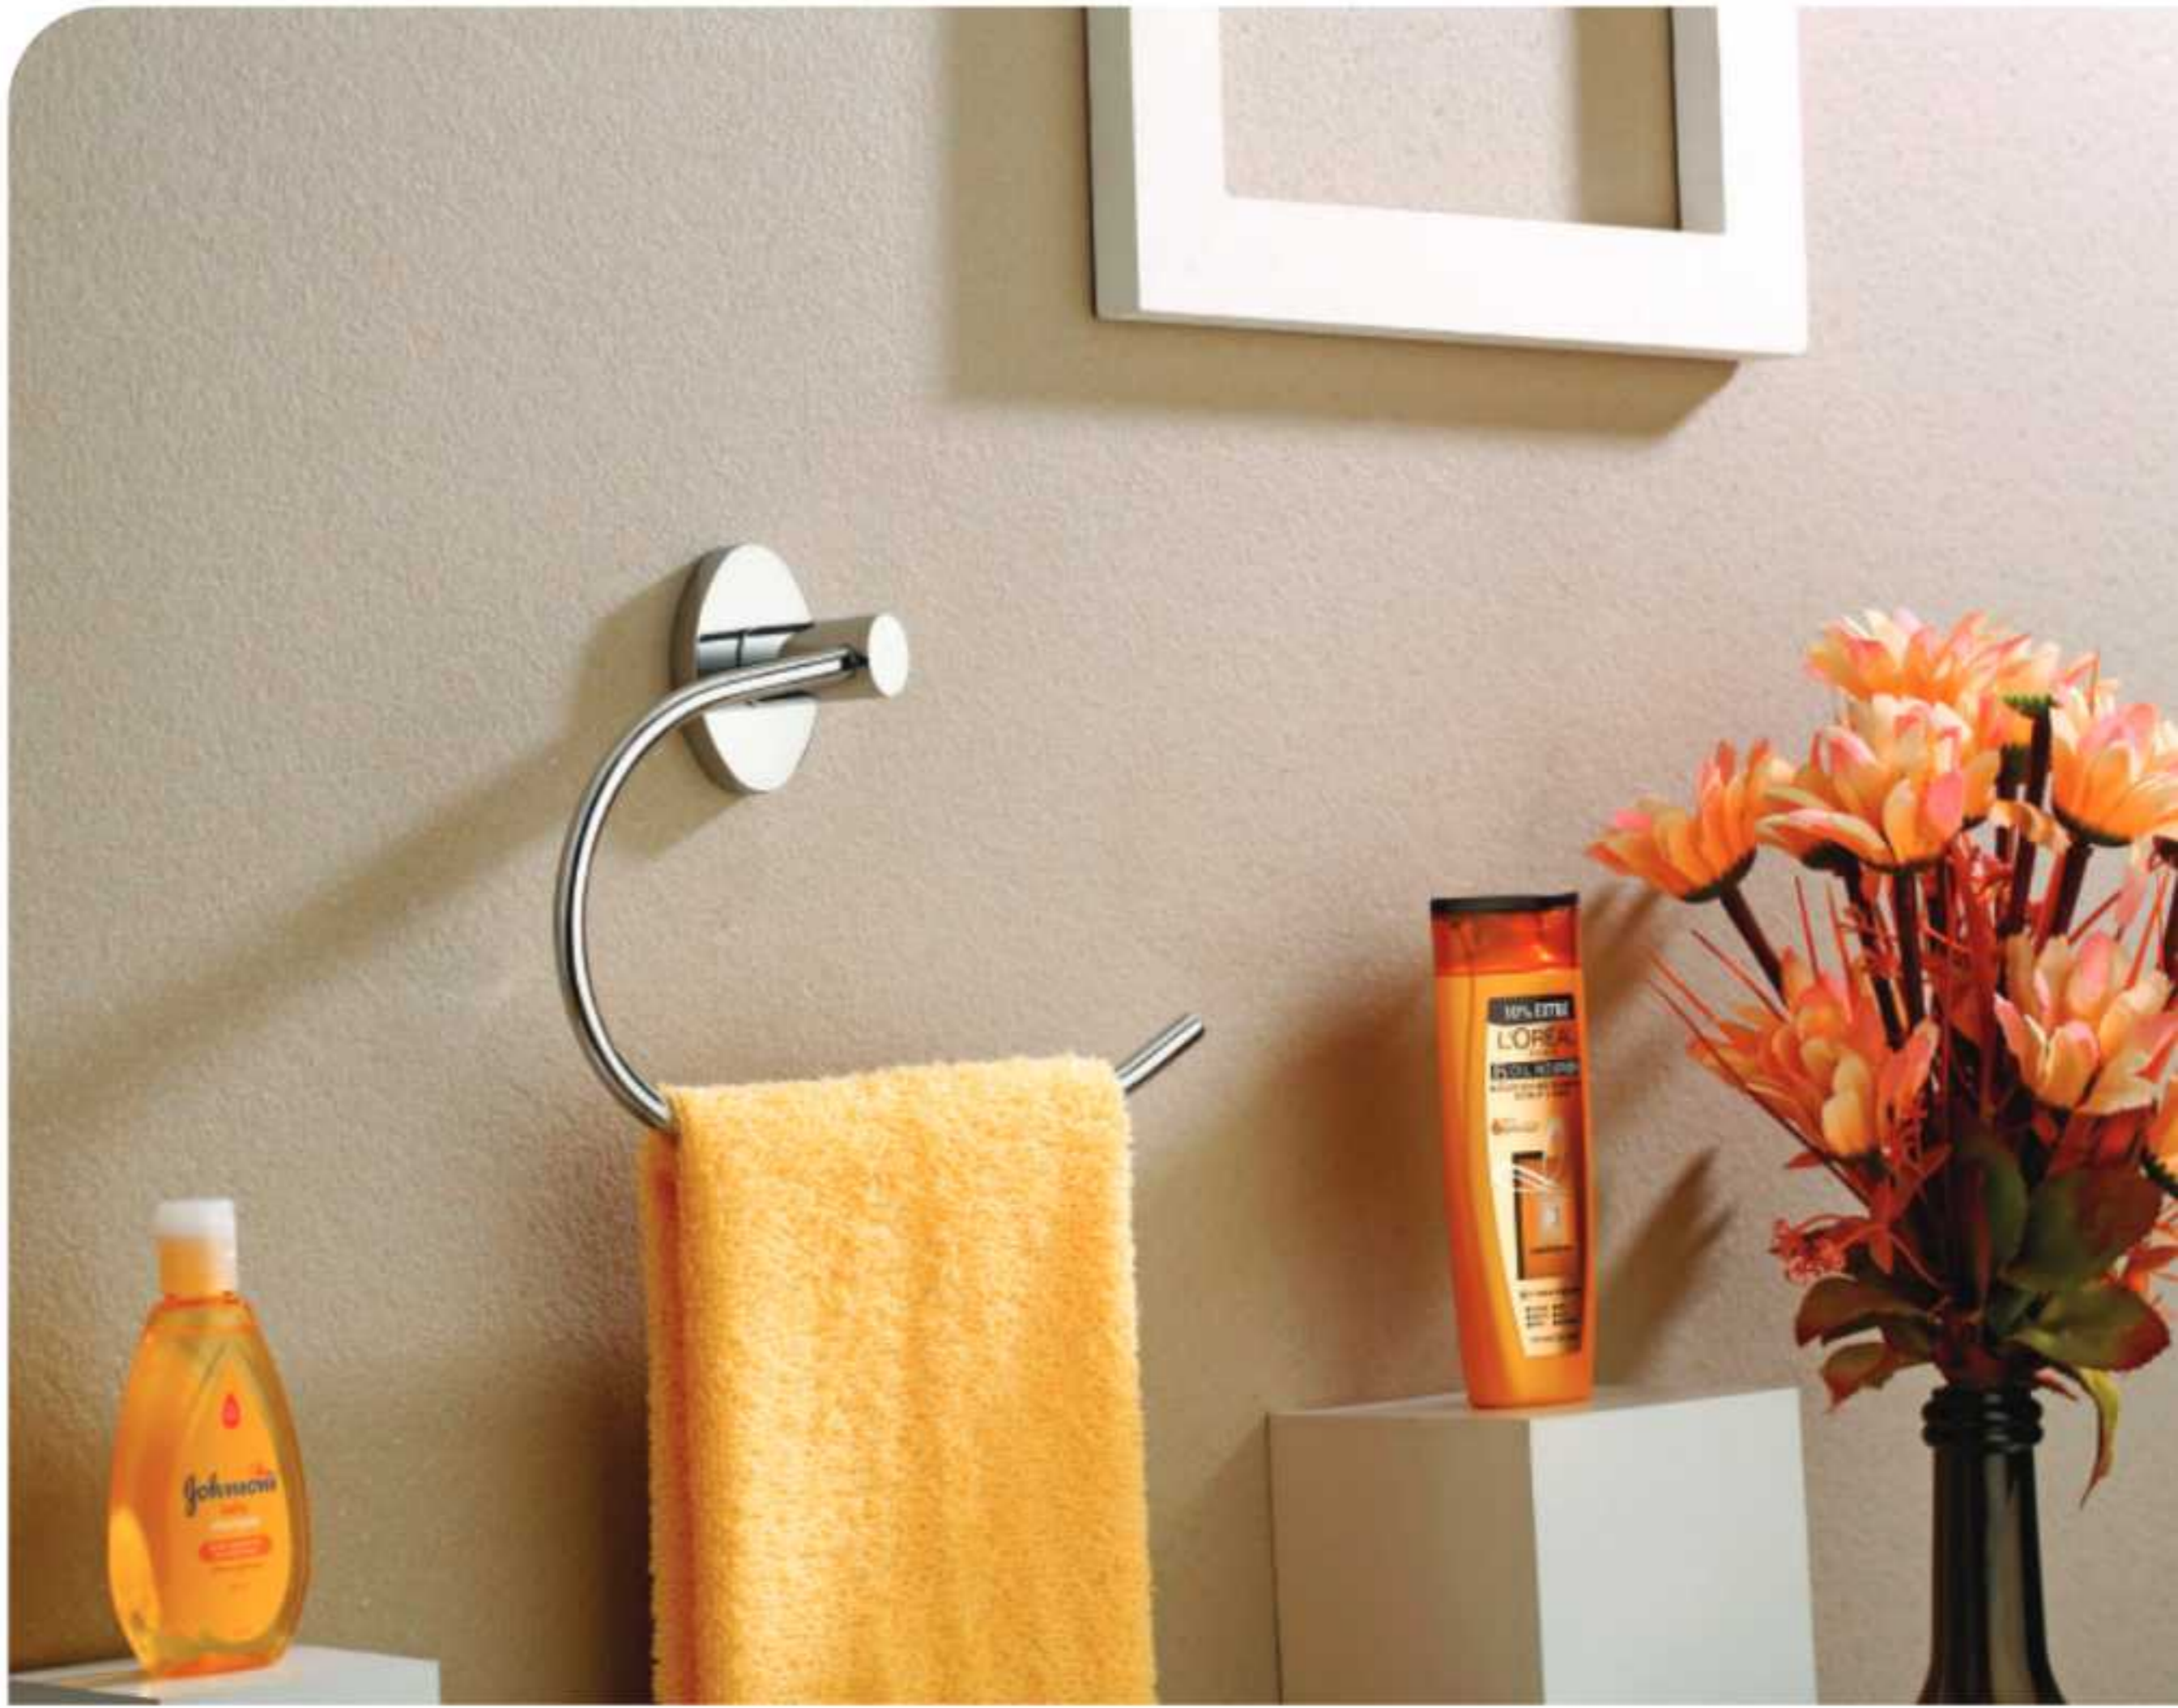

CRYSTAL SERIES