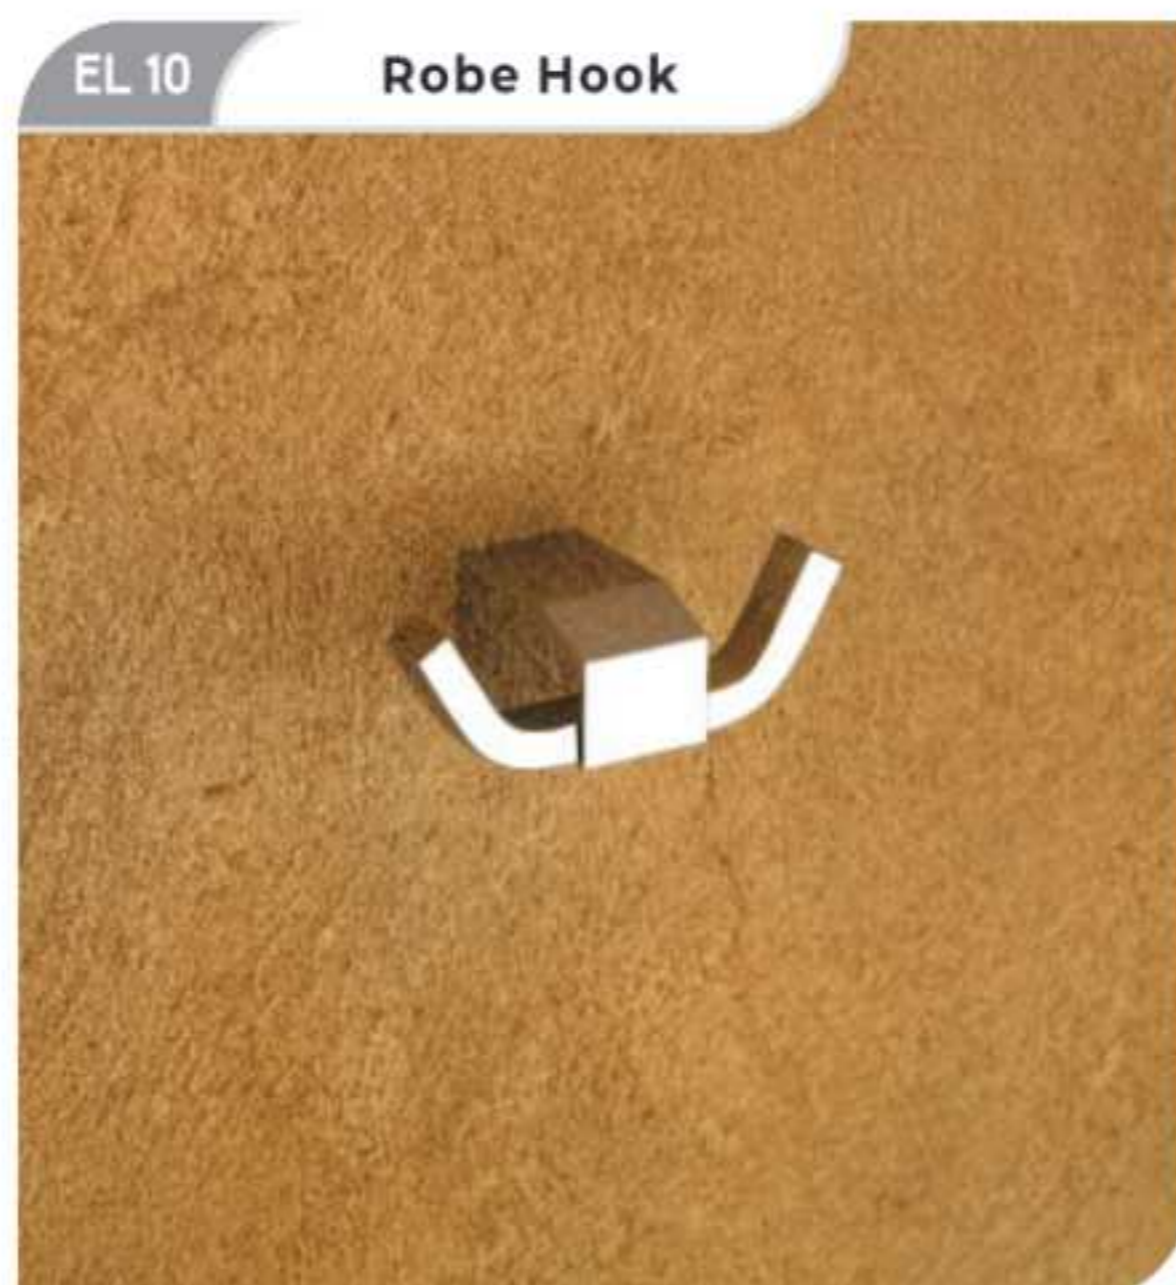

EL 02

Towel Rack 18"

EL 011

Towel Road 24"

EL 012

Towel Road 18"

CRYSTAL SERIES

Quality Products