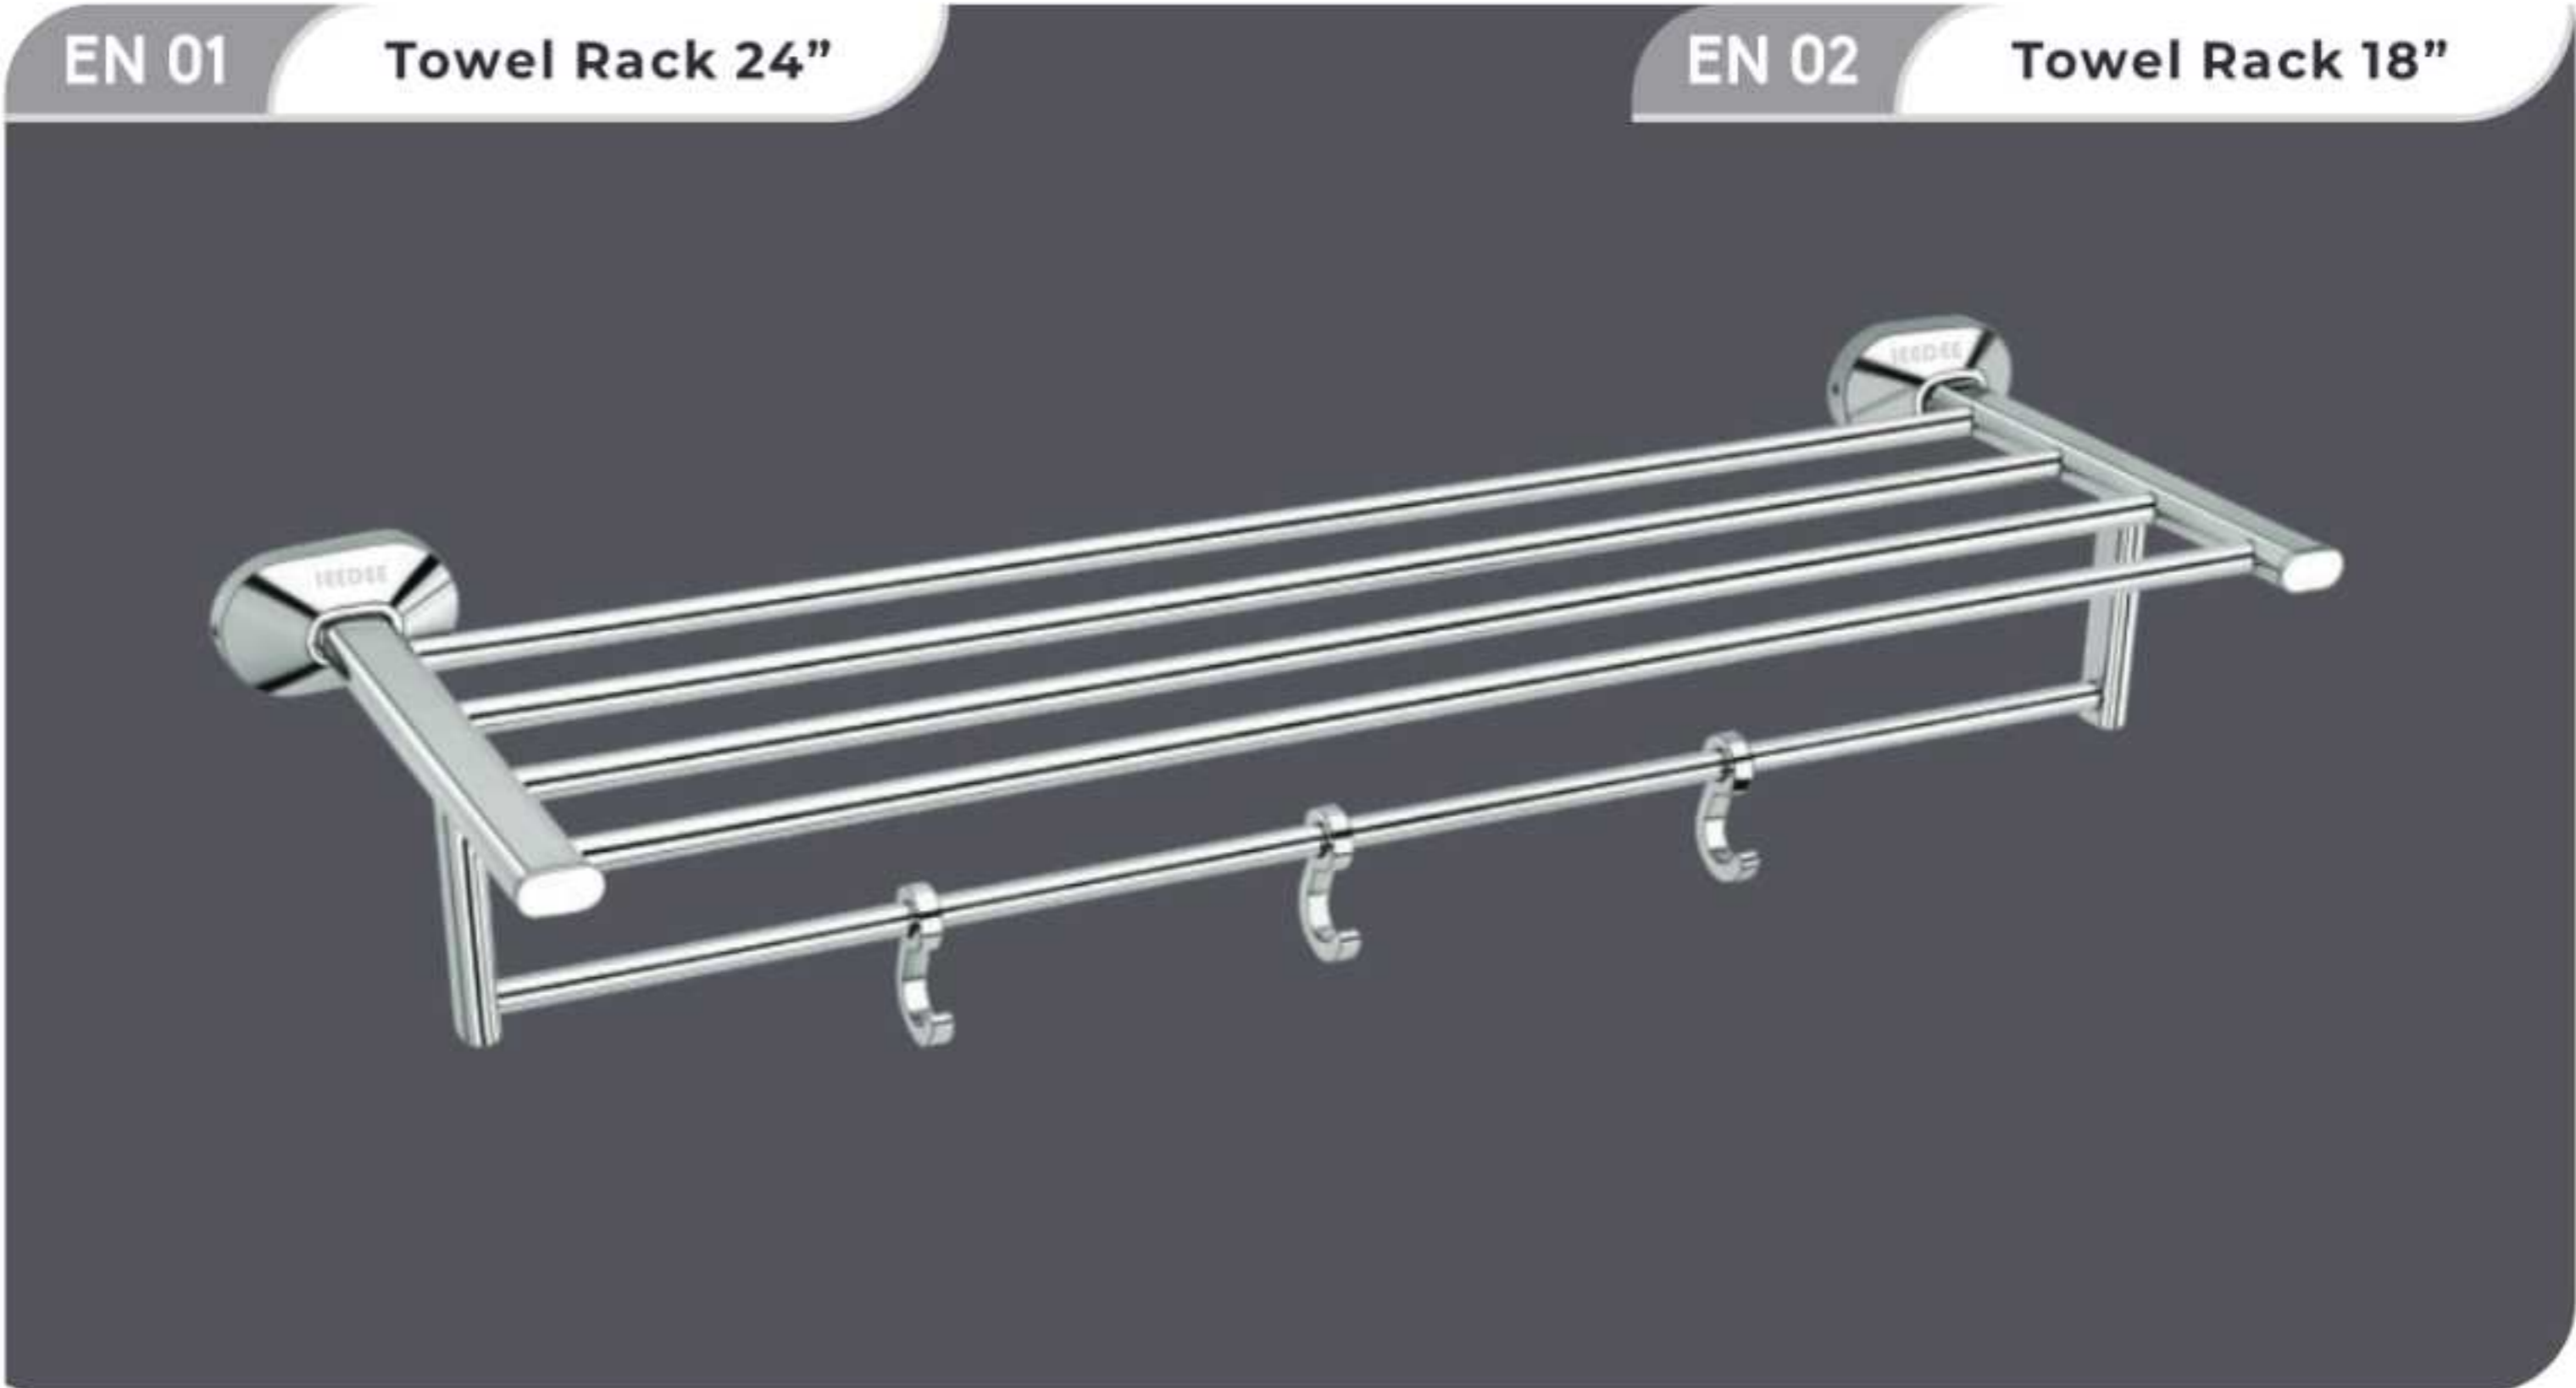

**S.S. 304
 GRAB BAR**

SIZE : 8"

SS 304 WALL MOUNTED ACCESSORIES

Glass Soap Dish

Tumbler Holder

Liquid Soap Dispenser

EON SERIES

EN 01 Towel Rack 24"