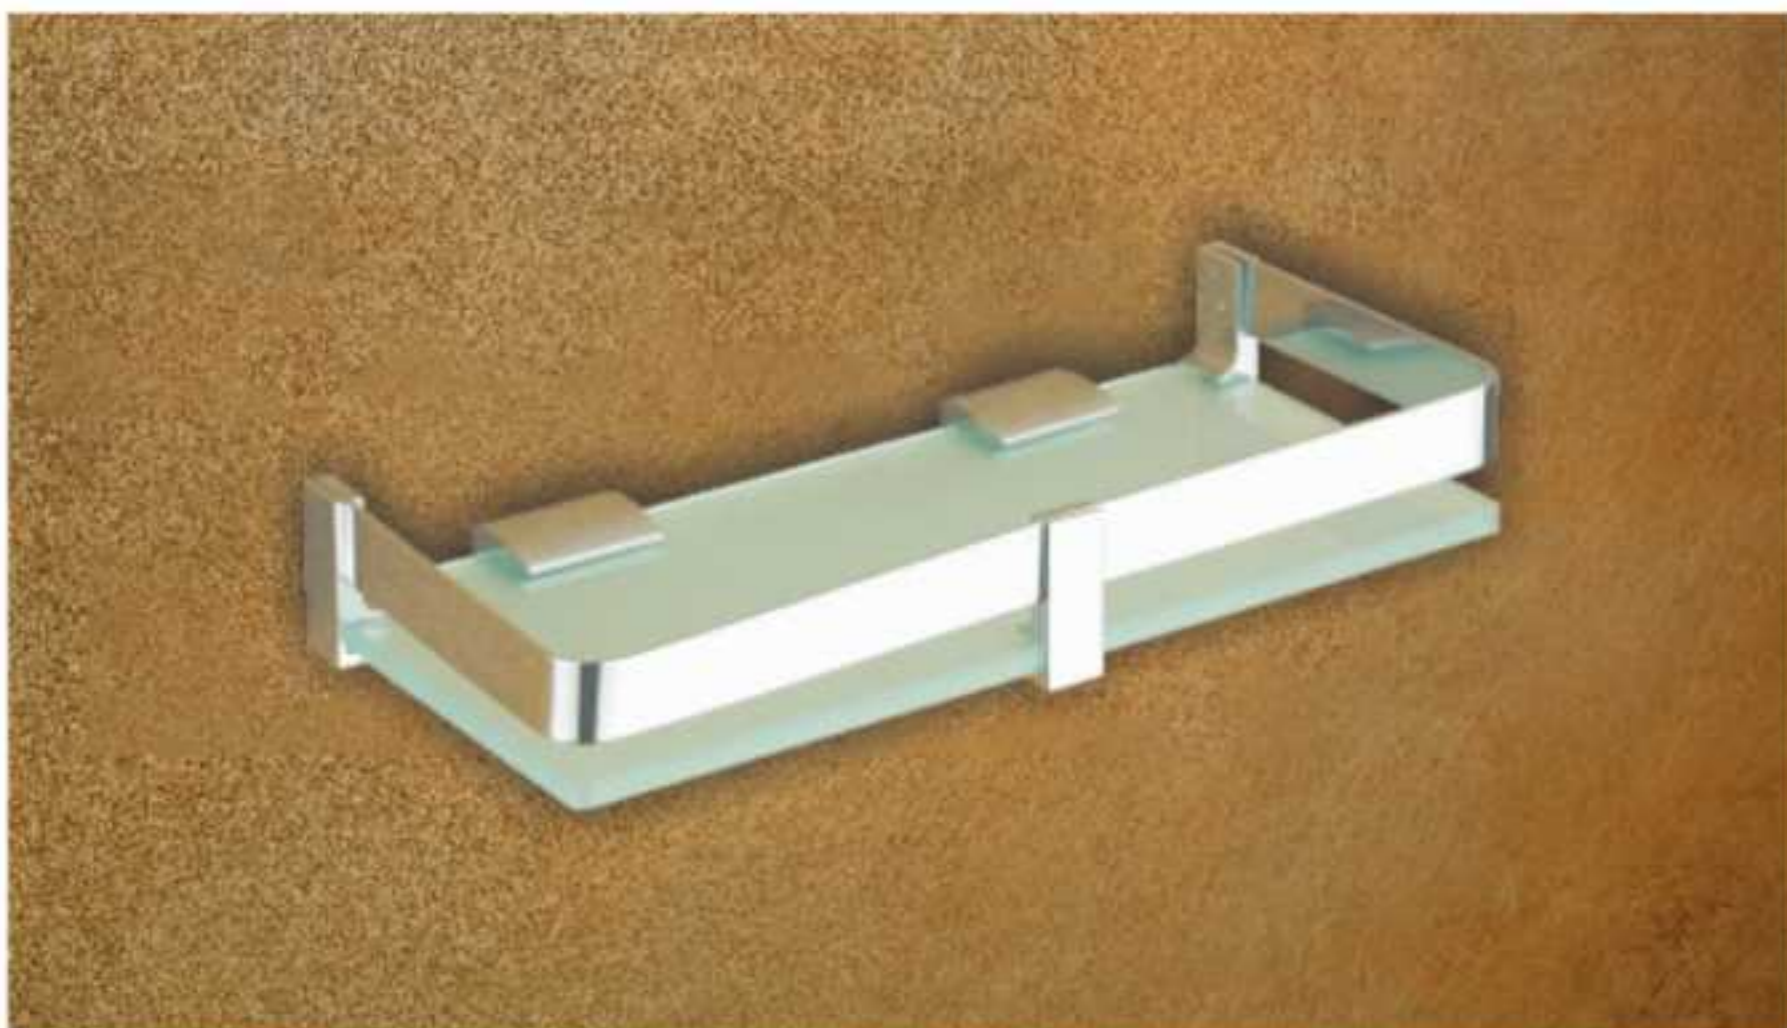

Heavy Glass Shelf

GS 015 12 X 5 C.P.
GS 016 18 X 5 C.P.