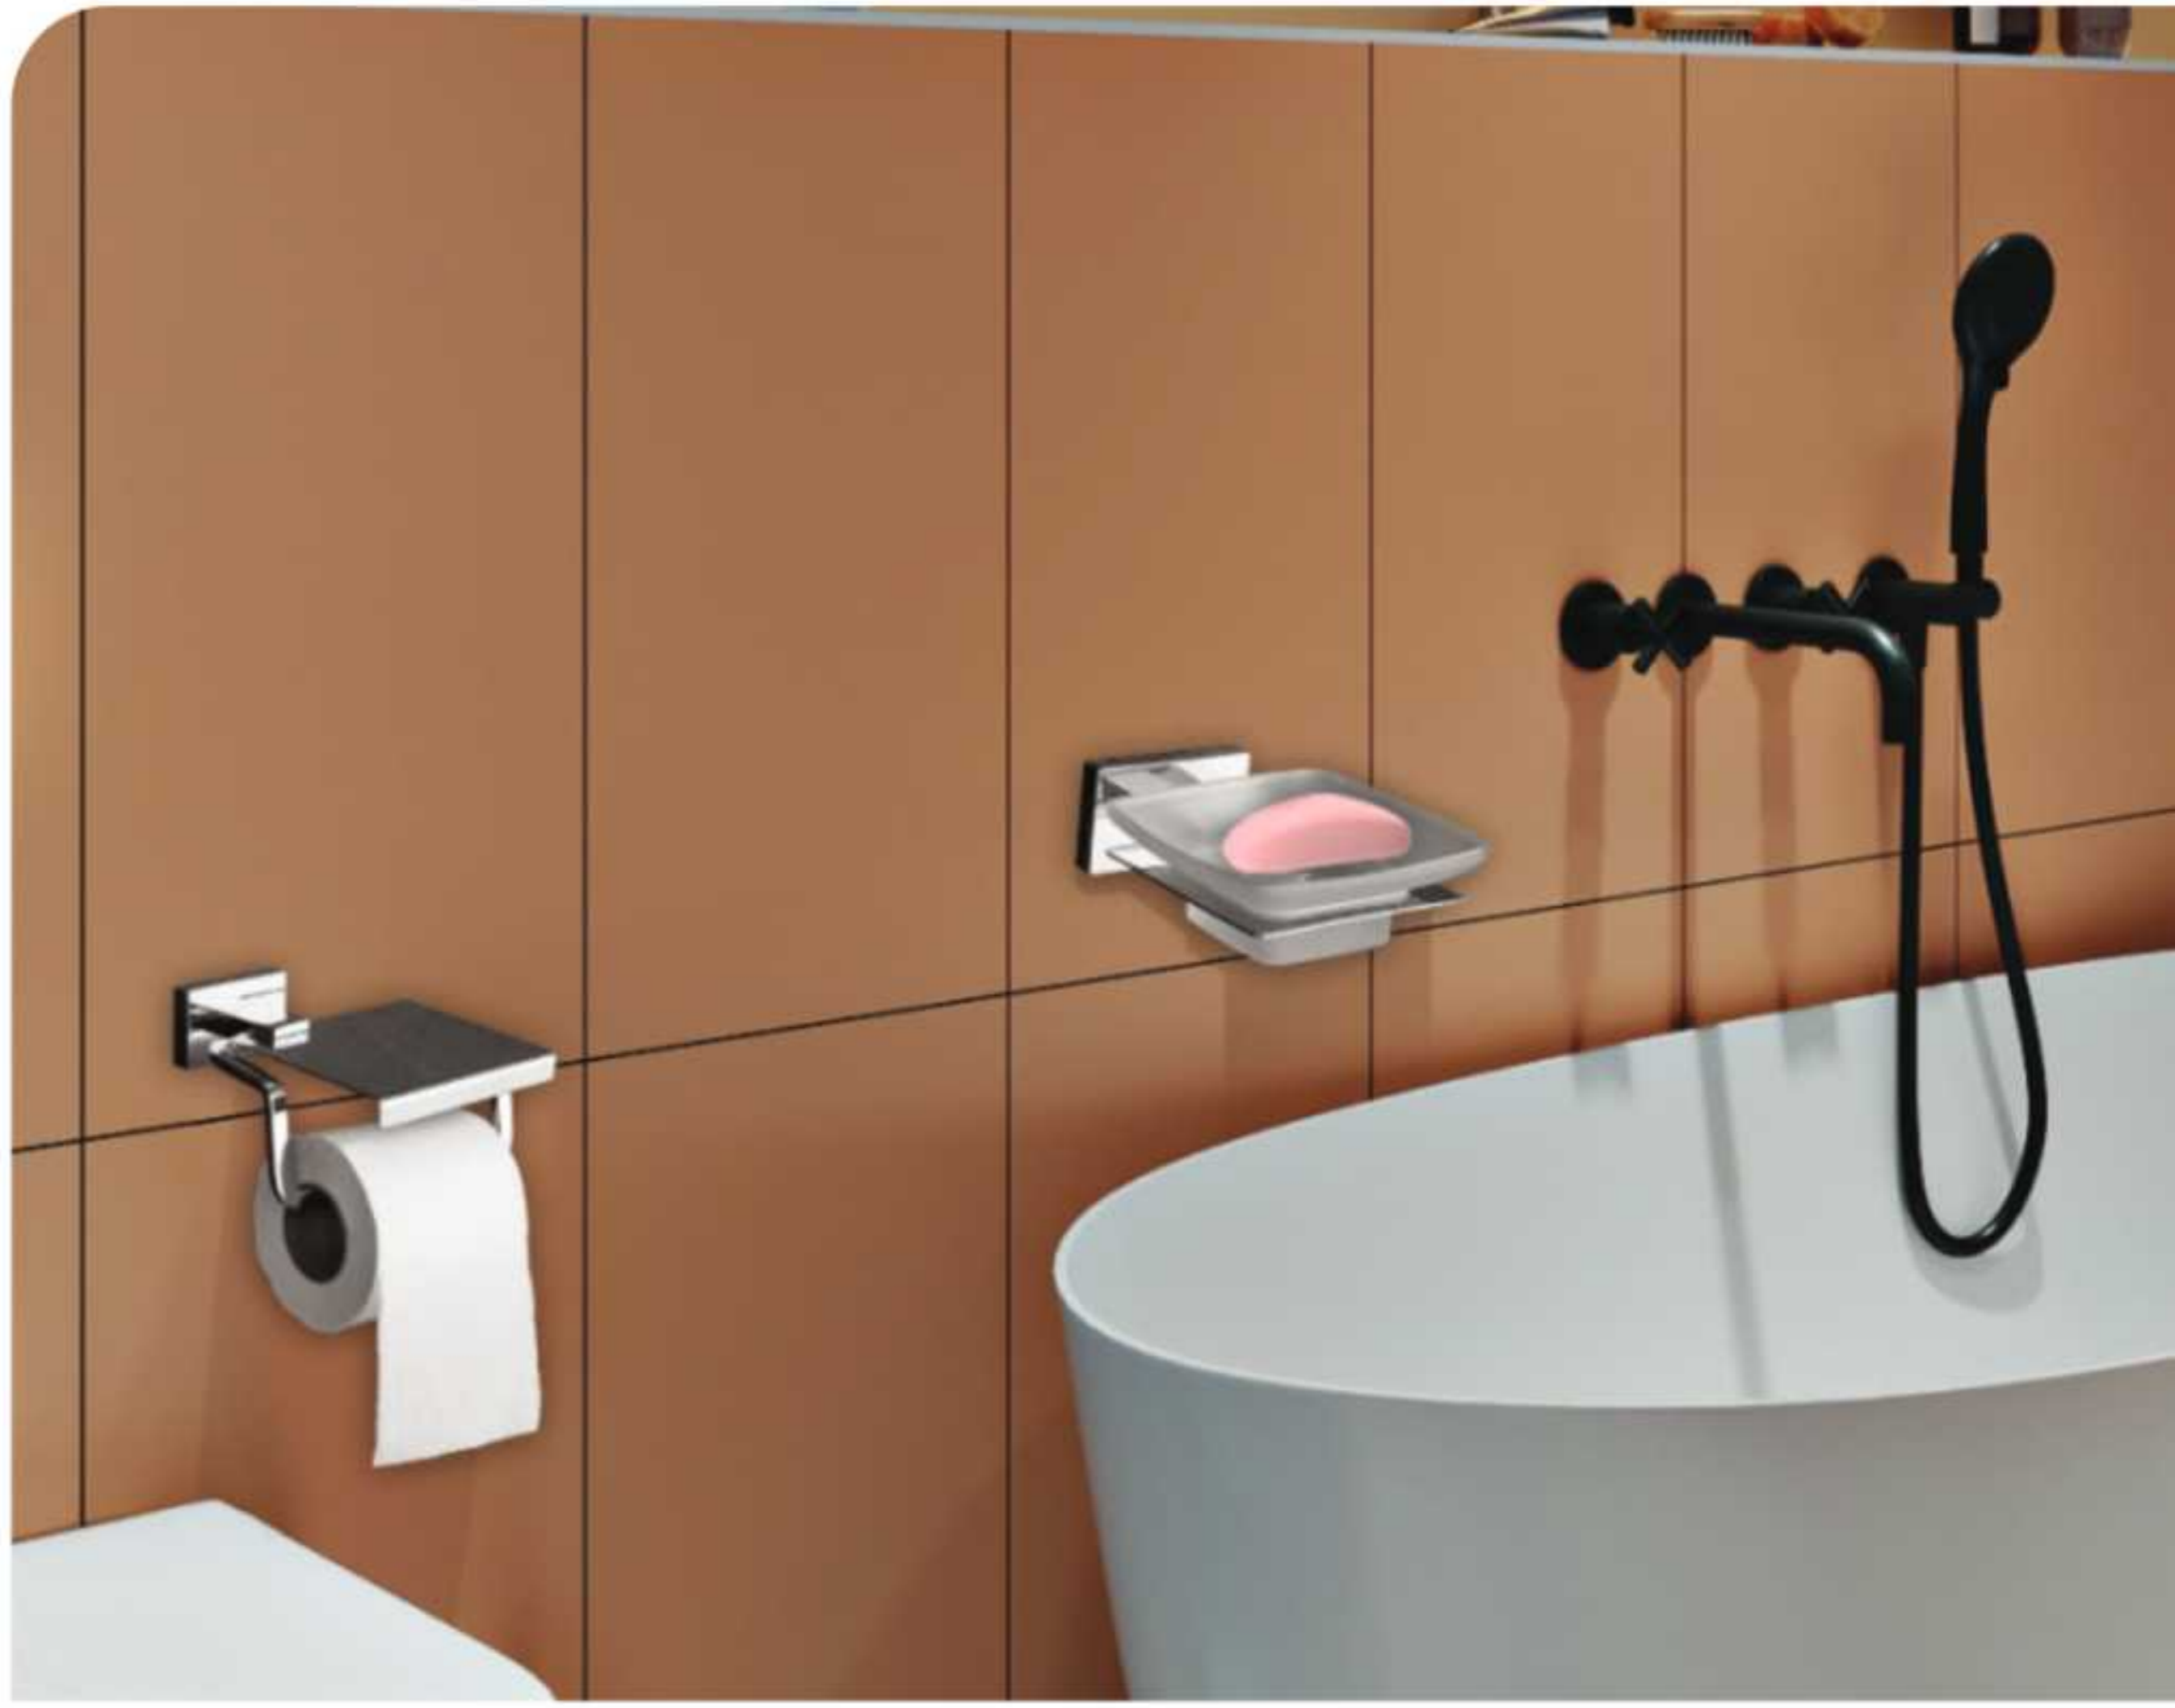

CUBIX SERIES