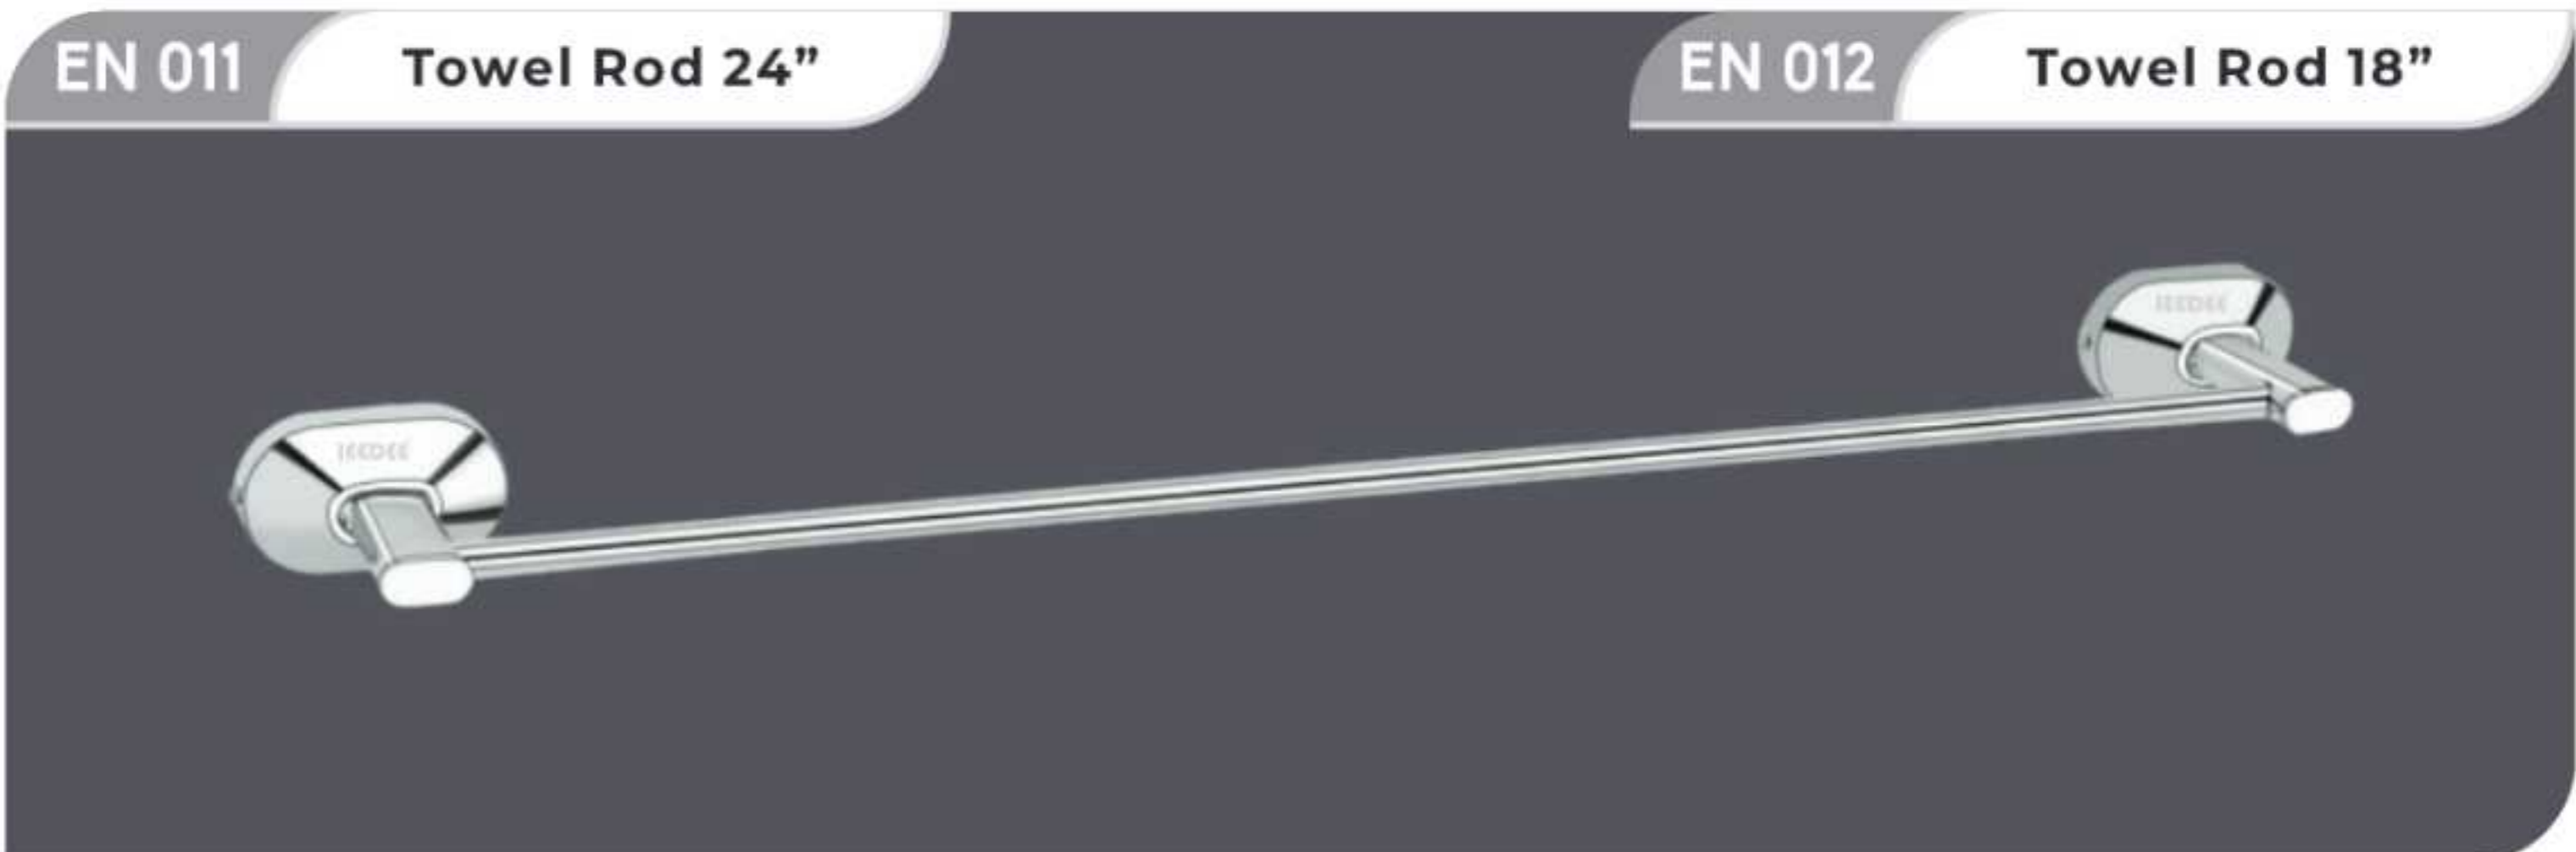

EN 011 Towel Rod 24"

EN 012 Towel Rod 18"