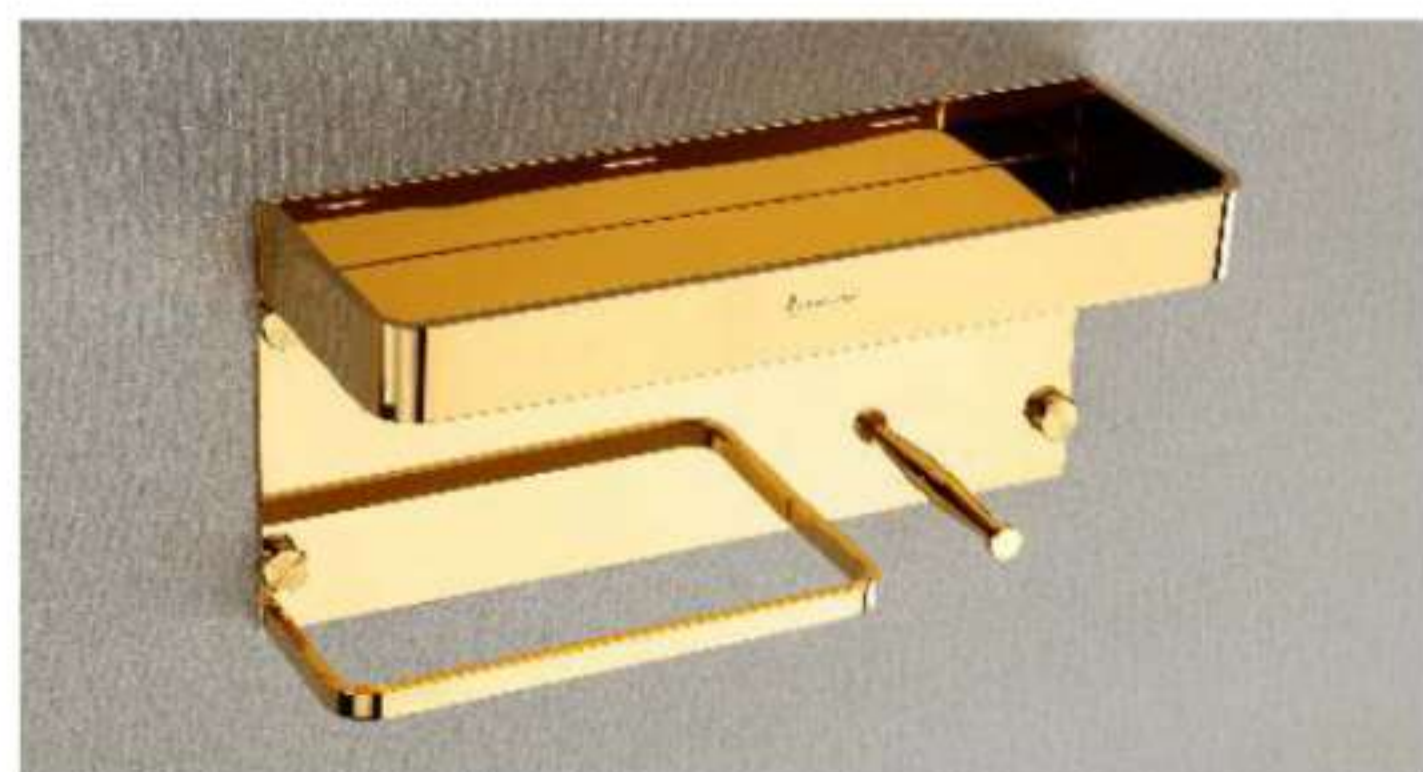

● AC 013 SG (PVD) ₹ 8139