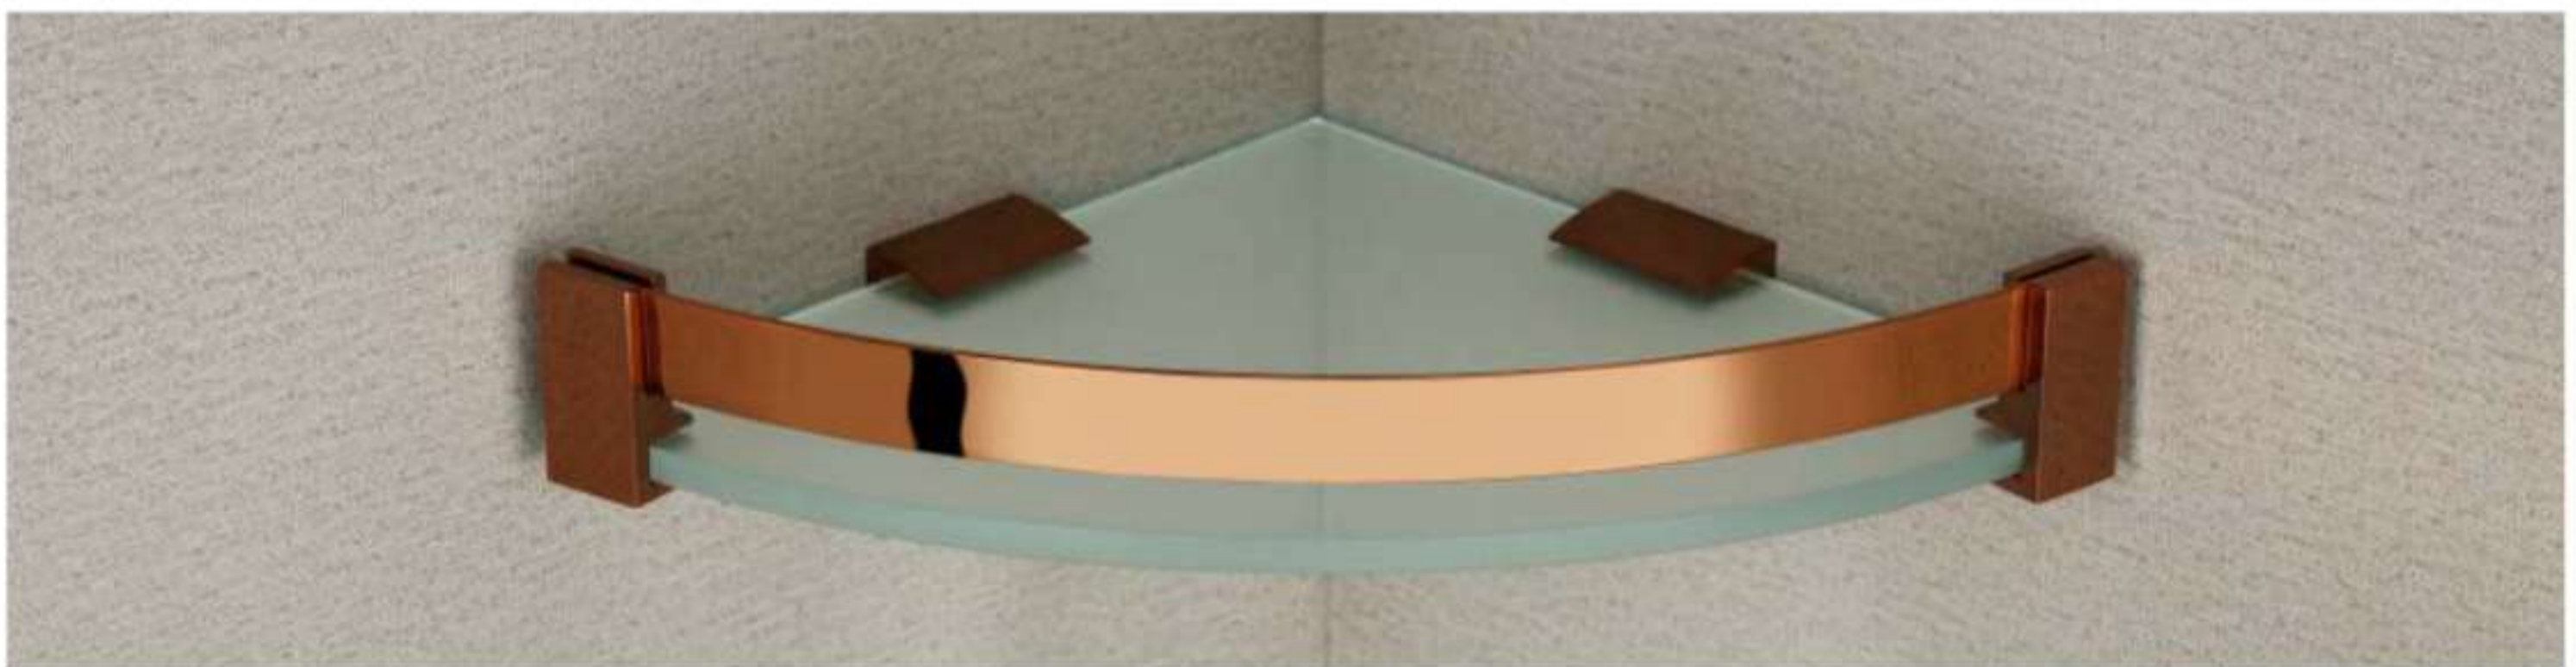

GLASS CORNER ● GS 008 (CP) | 9" X 9" ₹ 2269 ● GS 008 (PVD) | 9" X 9" ₹ 4009
GLASS THICKNESS 8MM ● GS 009 (CP) | 12" X 12" ₹ 2519 ● GS 009 (PVD) | 12" X 12" ₹ 4989