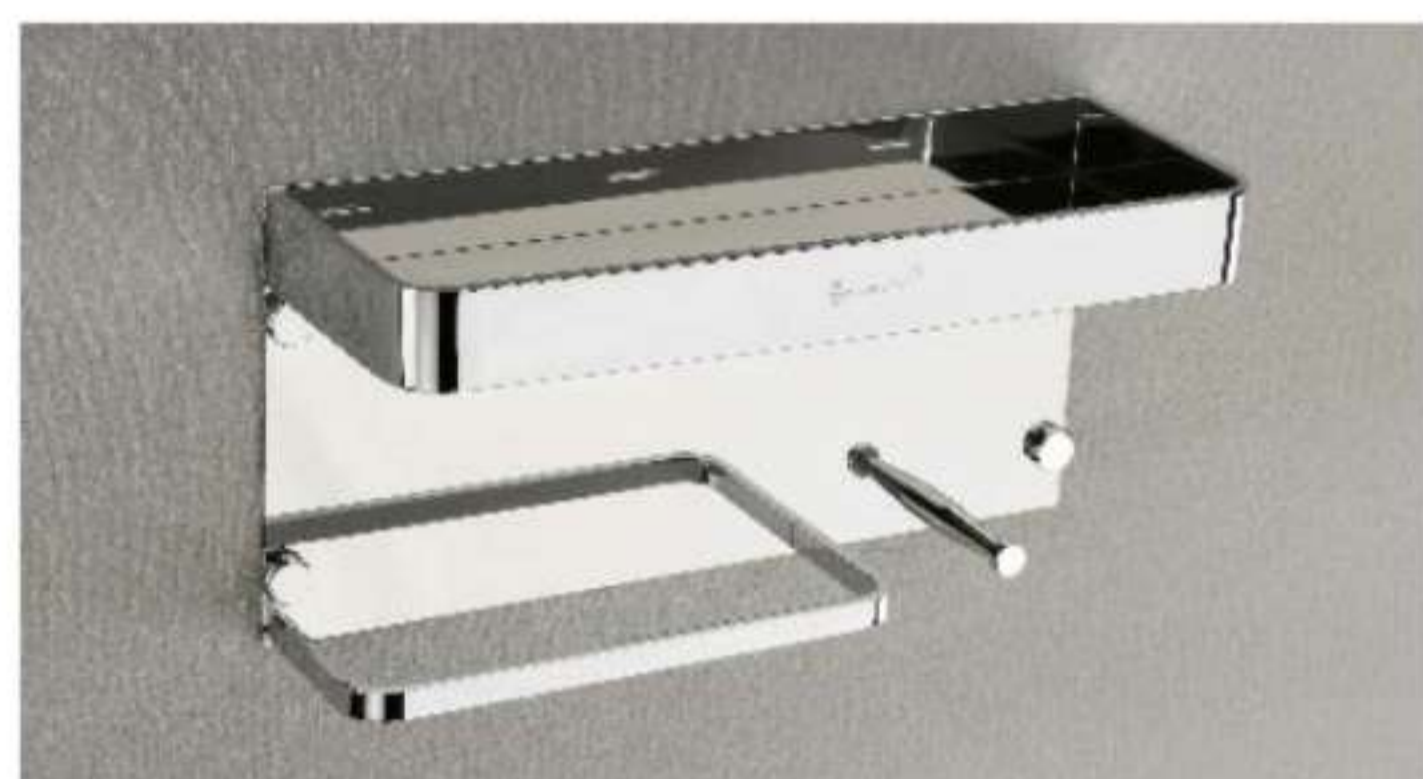

MULTI USE SELF

● AC 013 (CP) ₹ 4709