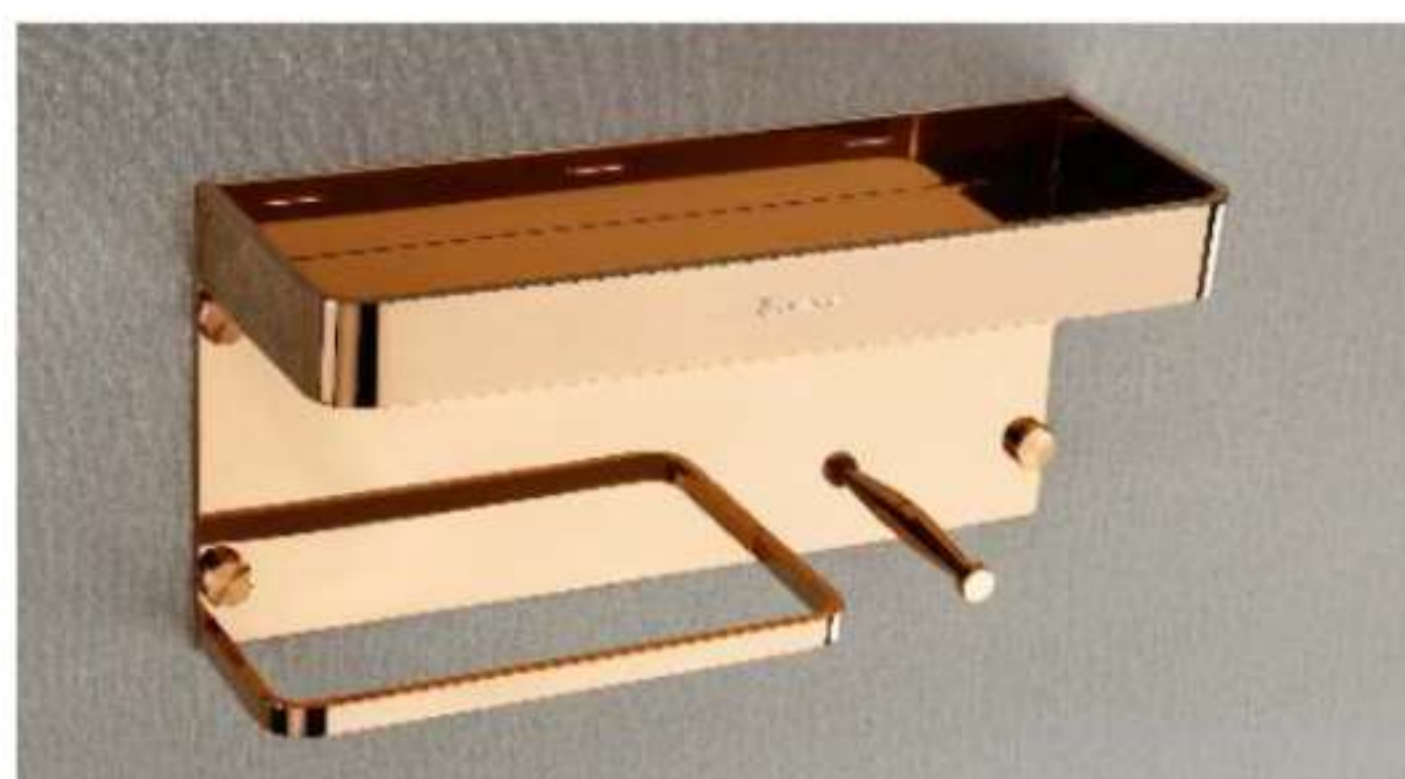

● AC 013 RG (PVD) ₹ 8139